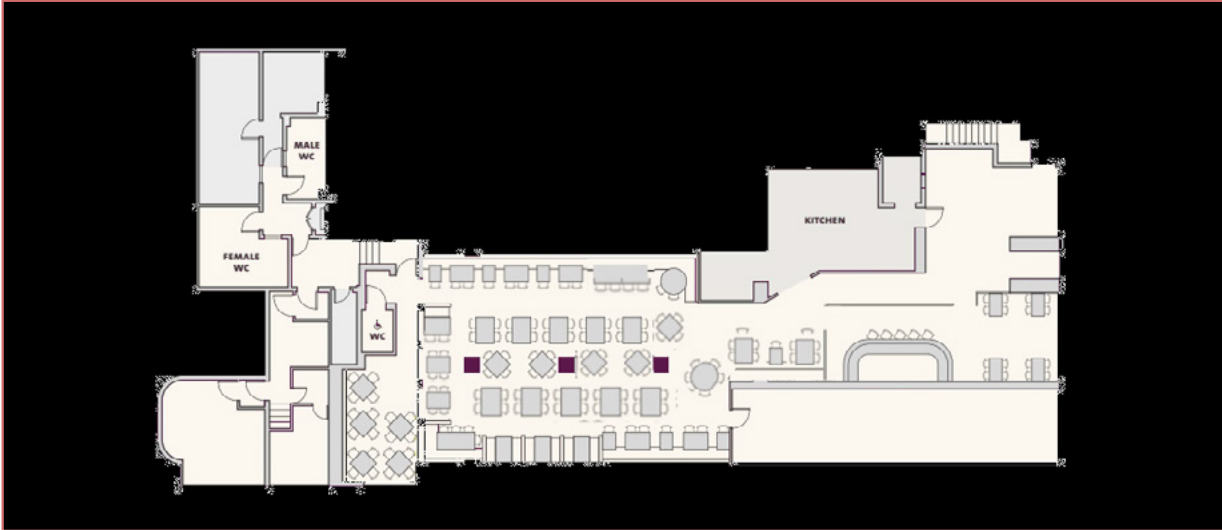

A GREAT LOCATION FOR....

Corporate Events, Private Dining Experiences, Breakfast Seminars.

UNIQUE FEATURES

- PRIVATE DINING ROOM
- PRIME LOCATION

EVENT SPACE VIDEO

CAFE CAPACITY & FLOOR MAP

FLOOR PLAN

	SEATED	STANDING	BOARDROOM
MAIN DINING	UP TO 150 PPL	UP TO 200 PPL	
BAR AREA	UP TO 16 PPL	UP TO 30 PPL	
BACK ROOM	UP TO 22 PPL	UP TO 25 PPL	UP TO 15 PPL
FULL VENUE	UP TO 185 PPL	UP TO 250 PPL	