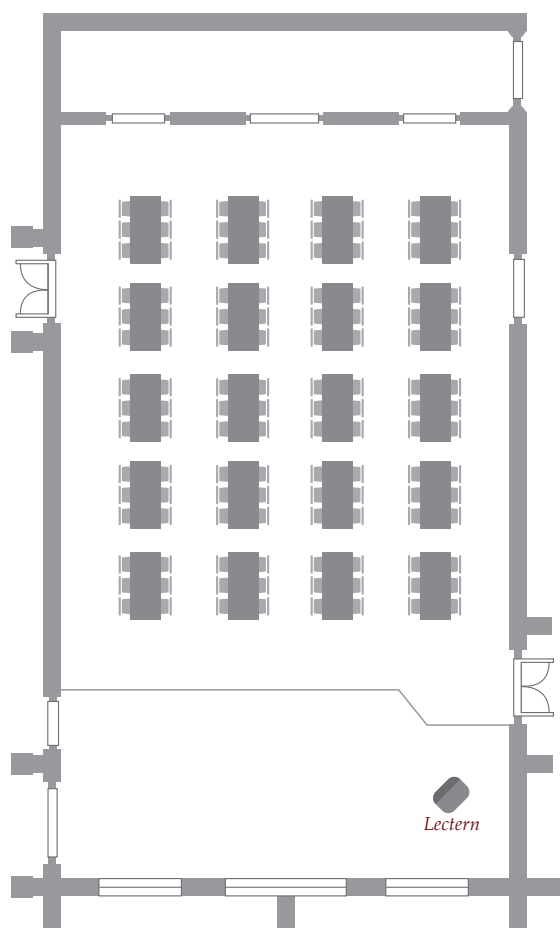

The Great Hall accommodates various events including exhibitions, drinks receptions, formal dinners and Christmas parties.

DIMENSIONS

13m x 21m
273m²

CAPACITIES

Dining 156 (long tables)
136 (round tables)
Cabaret 120
Exhibition 300

DINING 156

GREAT HALL LAYOUTS

CABARET 120

LOCATION

Cavendish Building
Ground floor (step-free access)
Enter via the Cavendish Door
or Griffin Door

EQUIPMENT

Projector & screen
Audio system
Speakers
WiFi coverage
Use of the Griffin Bar
(on request)