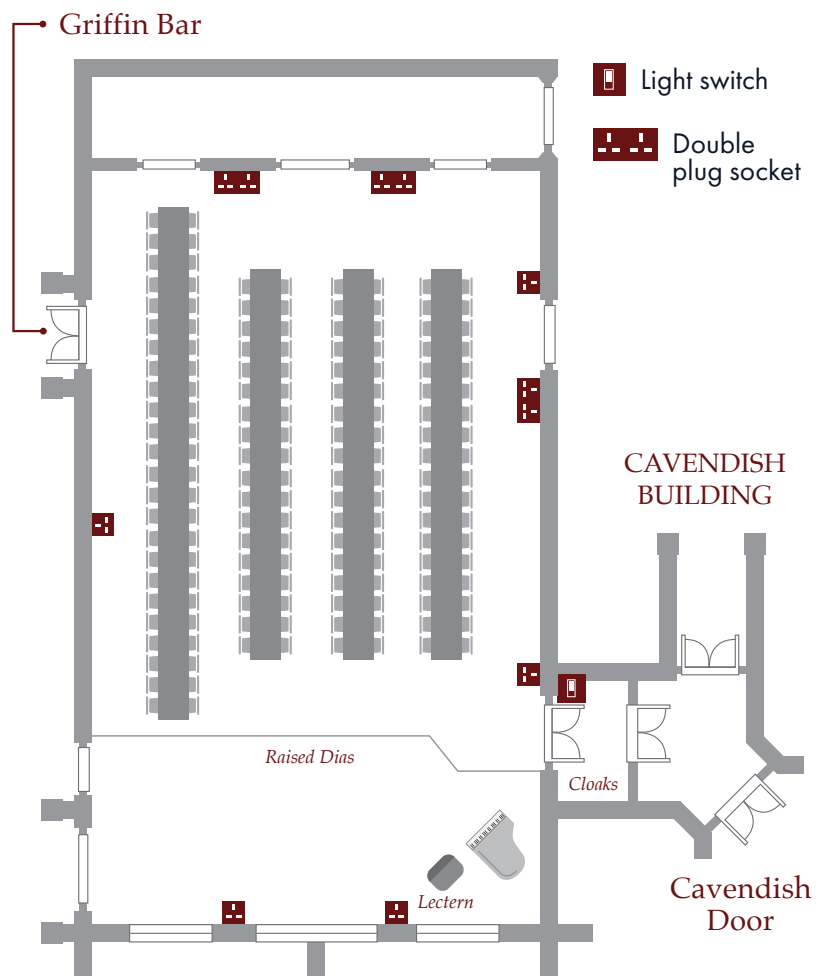

GREAT HALL

The iconic Great Hall warmly awaits you at the heart of Homerton College and provides the perfect venue for a memorable event. Dating from 1889, the combination of American Gothic style and medieval layout preserves the classical atmosphere. The stunning wooden panelling around the high walls and paintings of previous College Principals generate a sense of magnificent history and authority.

The Great Hall accommodates various events including exhibitions, drinks receptions, formal dinners and Christmas parties.

DIMENSIONS

13m x 21m
273m²

CAPACITIES

Dining 156 (long tables)
136 (round tables)
Cabaret 120
Exhibition 300

DINING 156

GREAT HALL LAYOUTS

CABARET 120

LOCATION

Cavendish Building
Ground floor (step-free access)
Enter via the Cavendish Door
or Griffin Door

EQUIPMENT

Projector & screen
Audio system
Speakers
WiFi coverage
Use of the Griffin Bar
(on request)

OTHER FACILITIES

Piano
AV technician on request

Parking is available on a first come first serve basis.

In the event of a fire:
Evacuate at the nearest exit and assemble on the Queen's Wing Lawn.