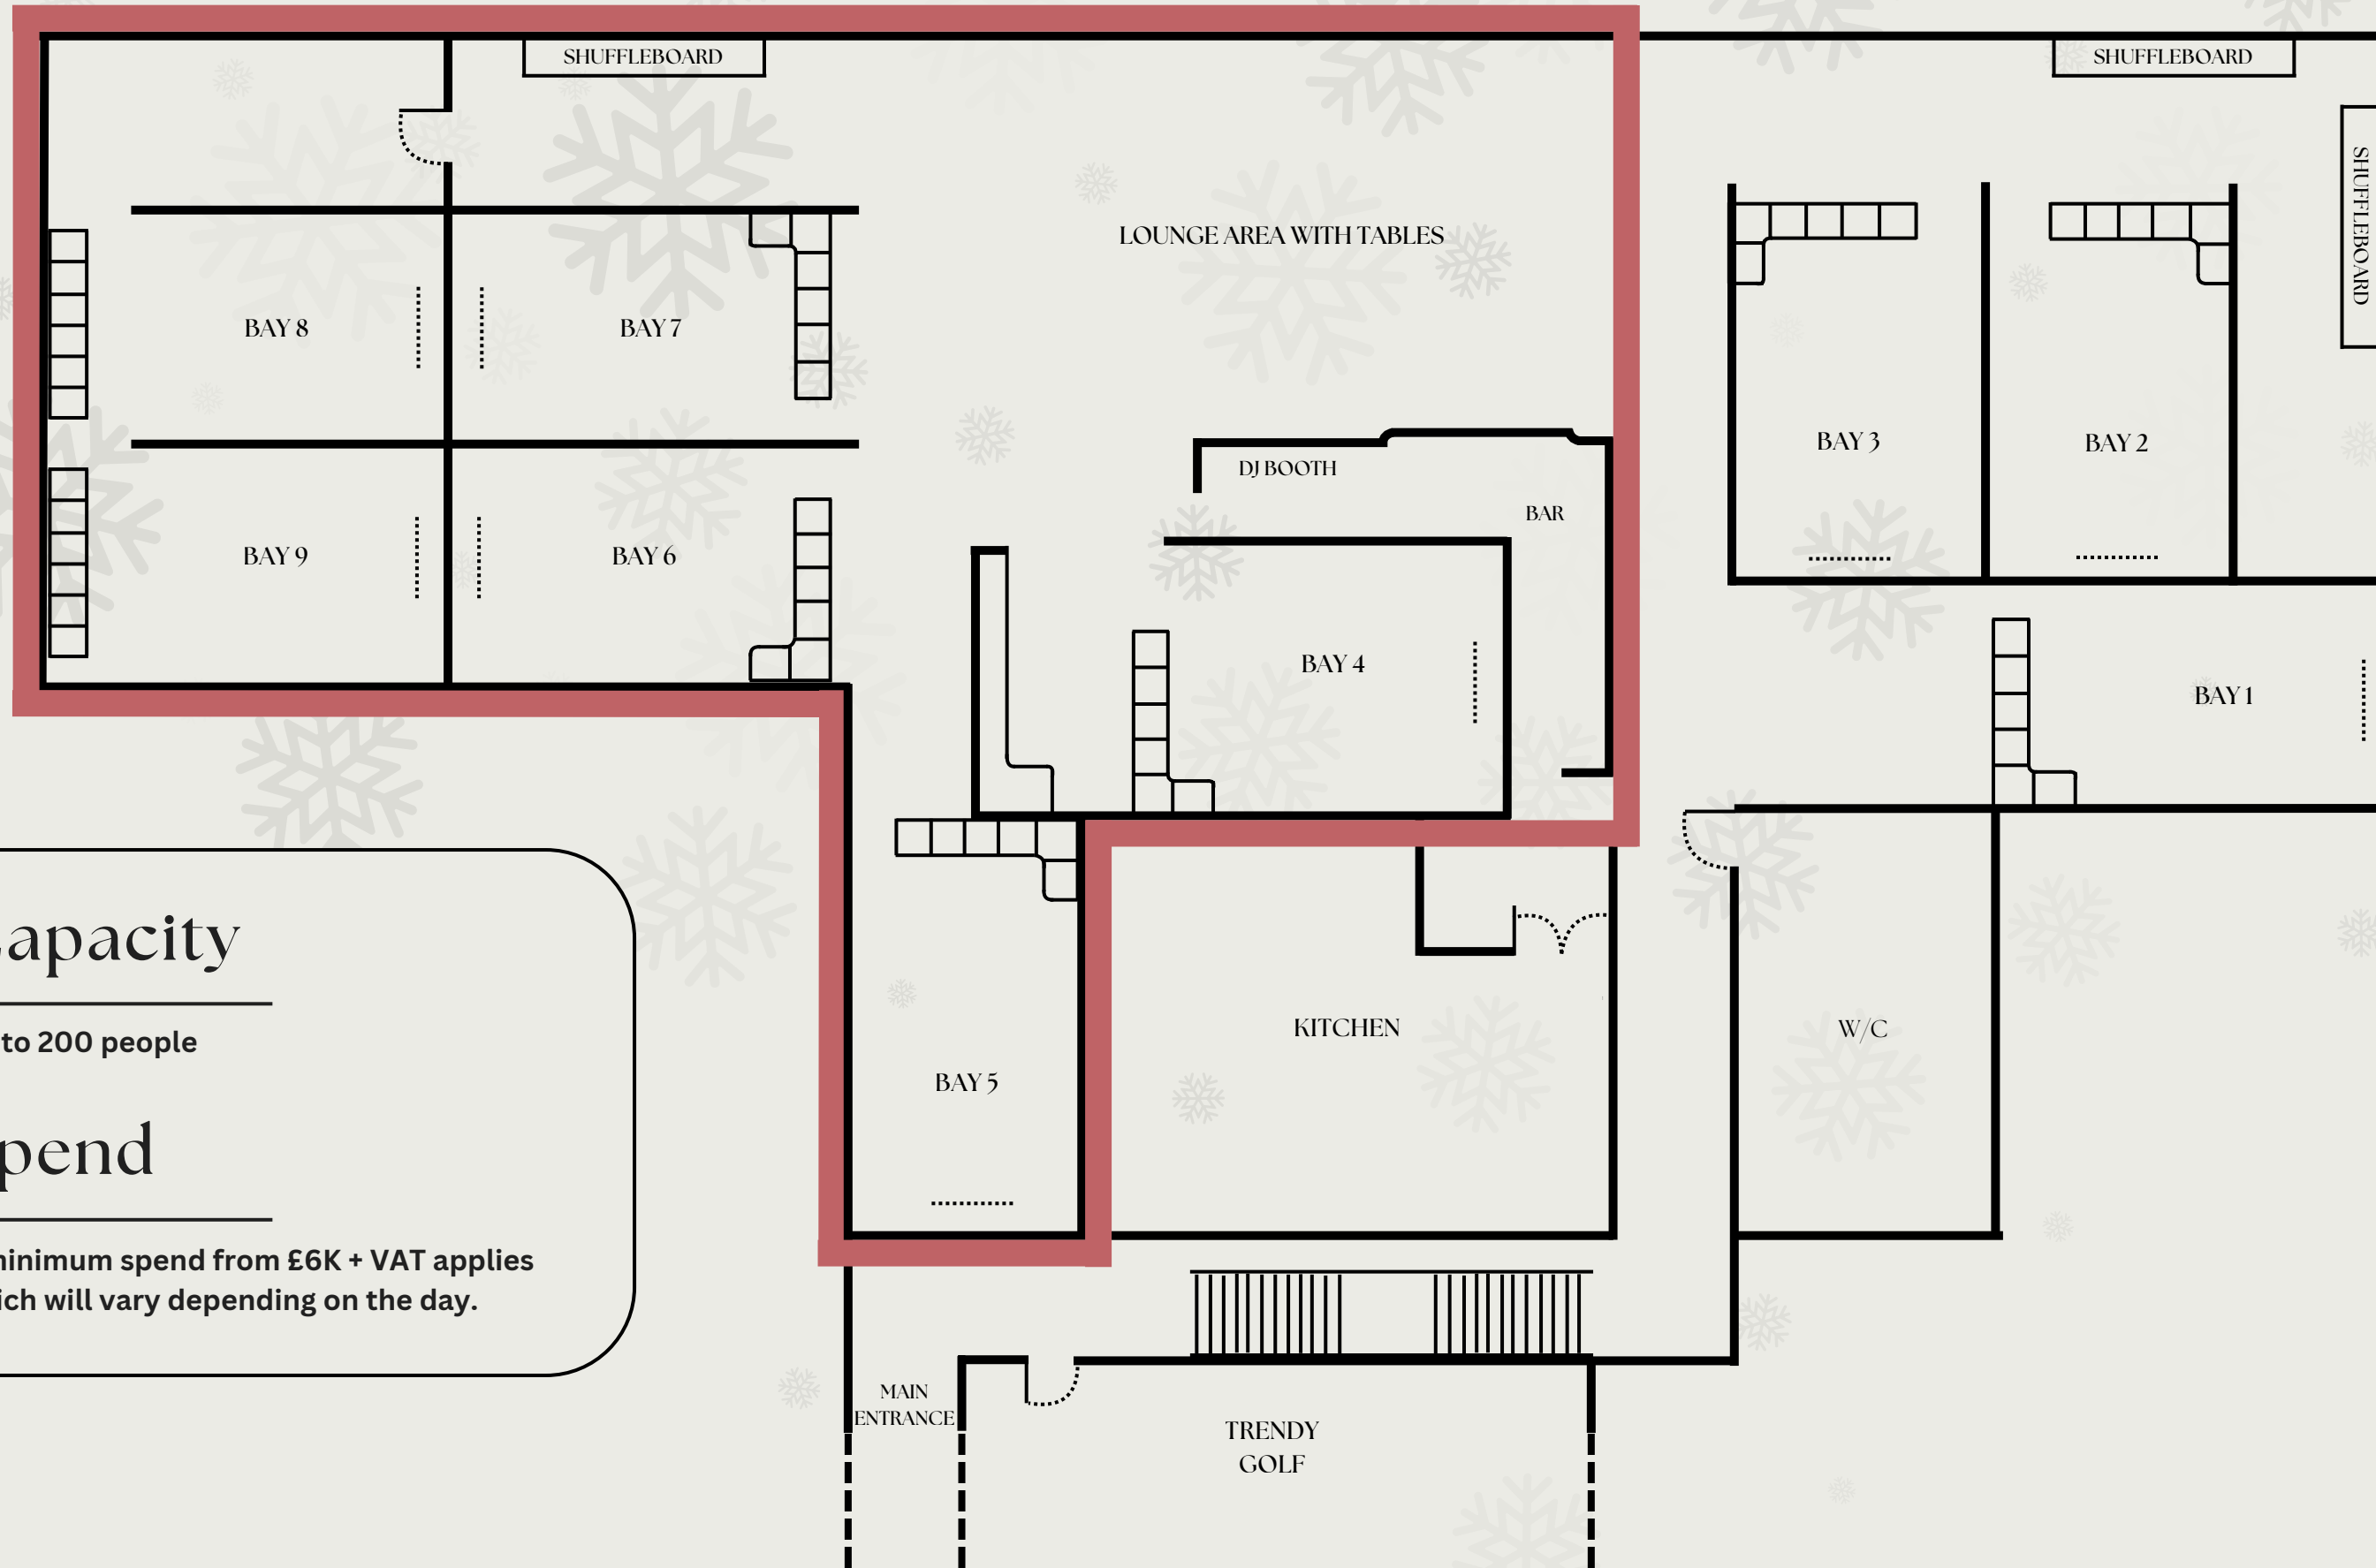

Half Venue Hire

Capacity

Up to 200 people

Spend

A minimum spend from £6K + VAT applies which will vary depending on the day.