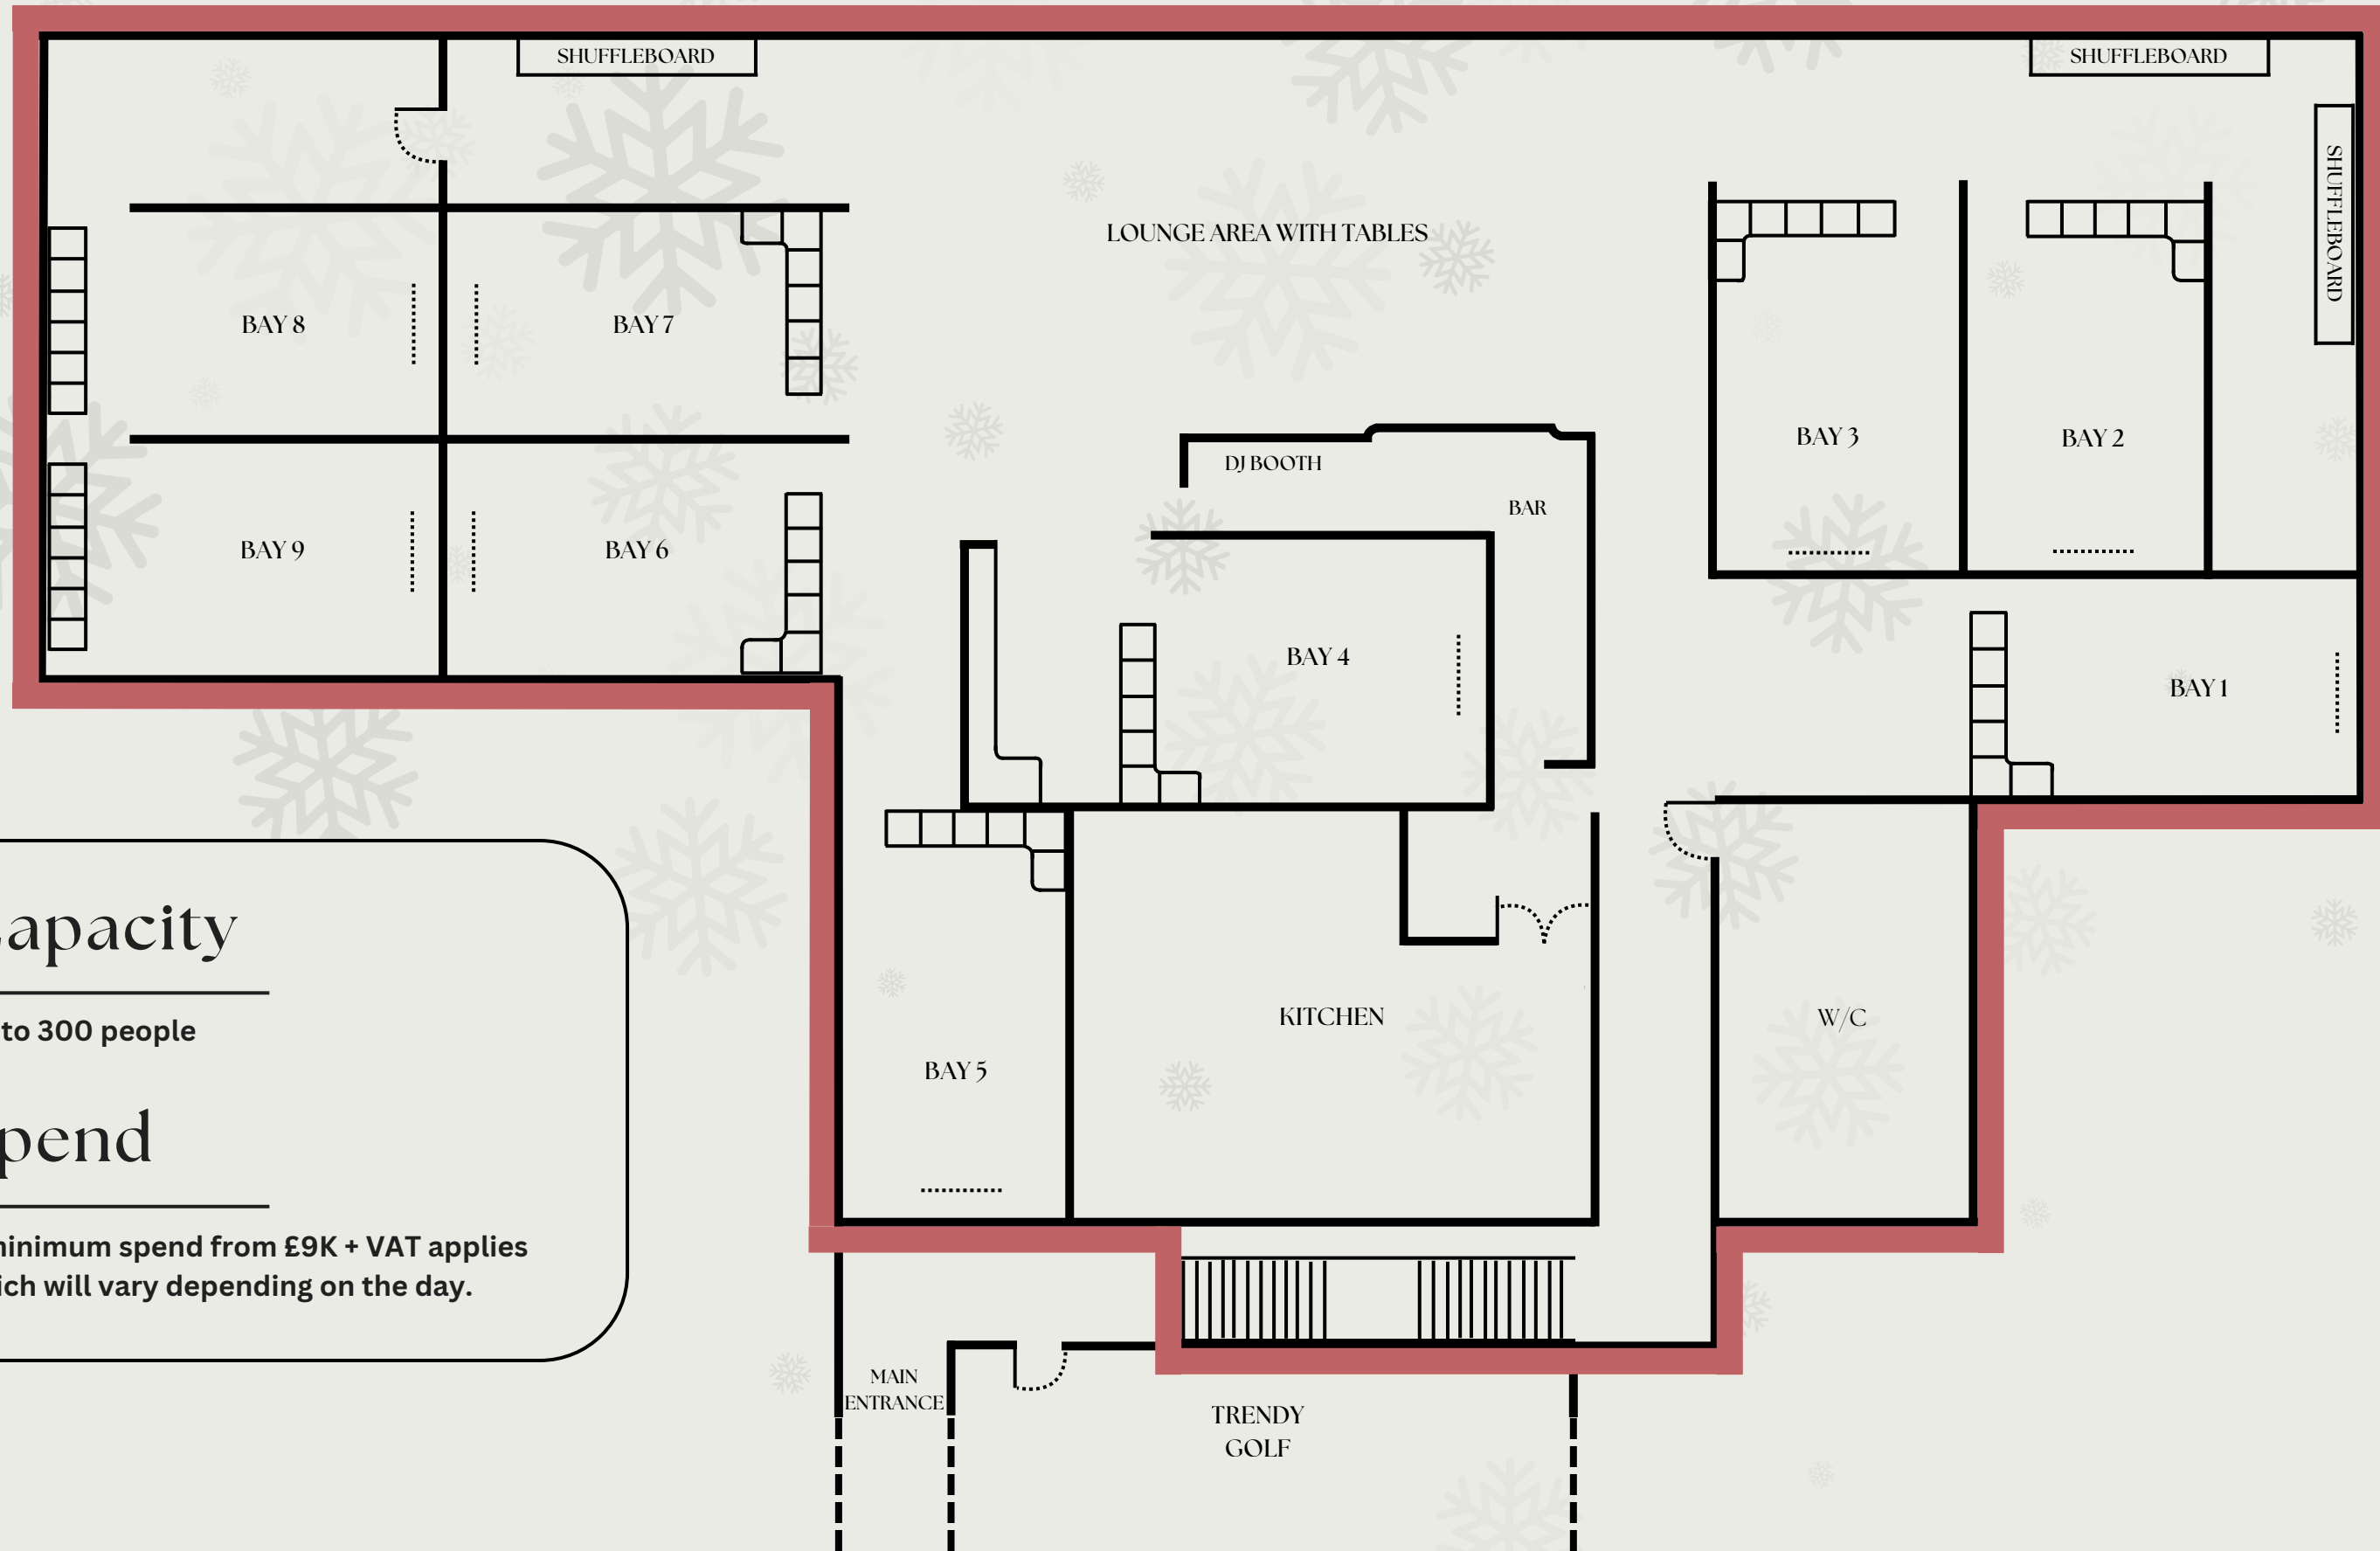

Full Venue Hire

Capacity

Up to 300 people

Spend

A minimum spend from £9K + VAT applies which will vary depending on the day.