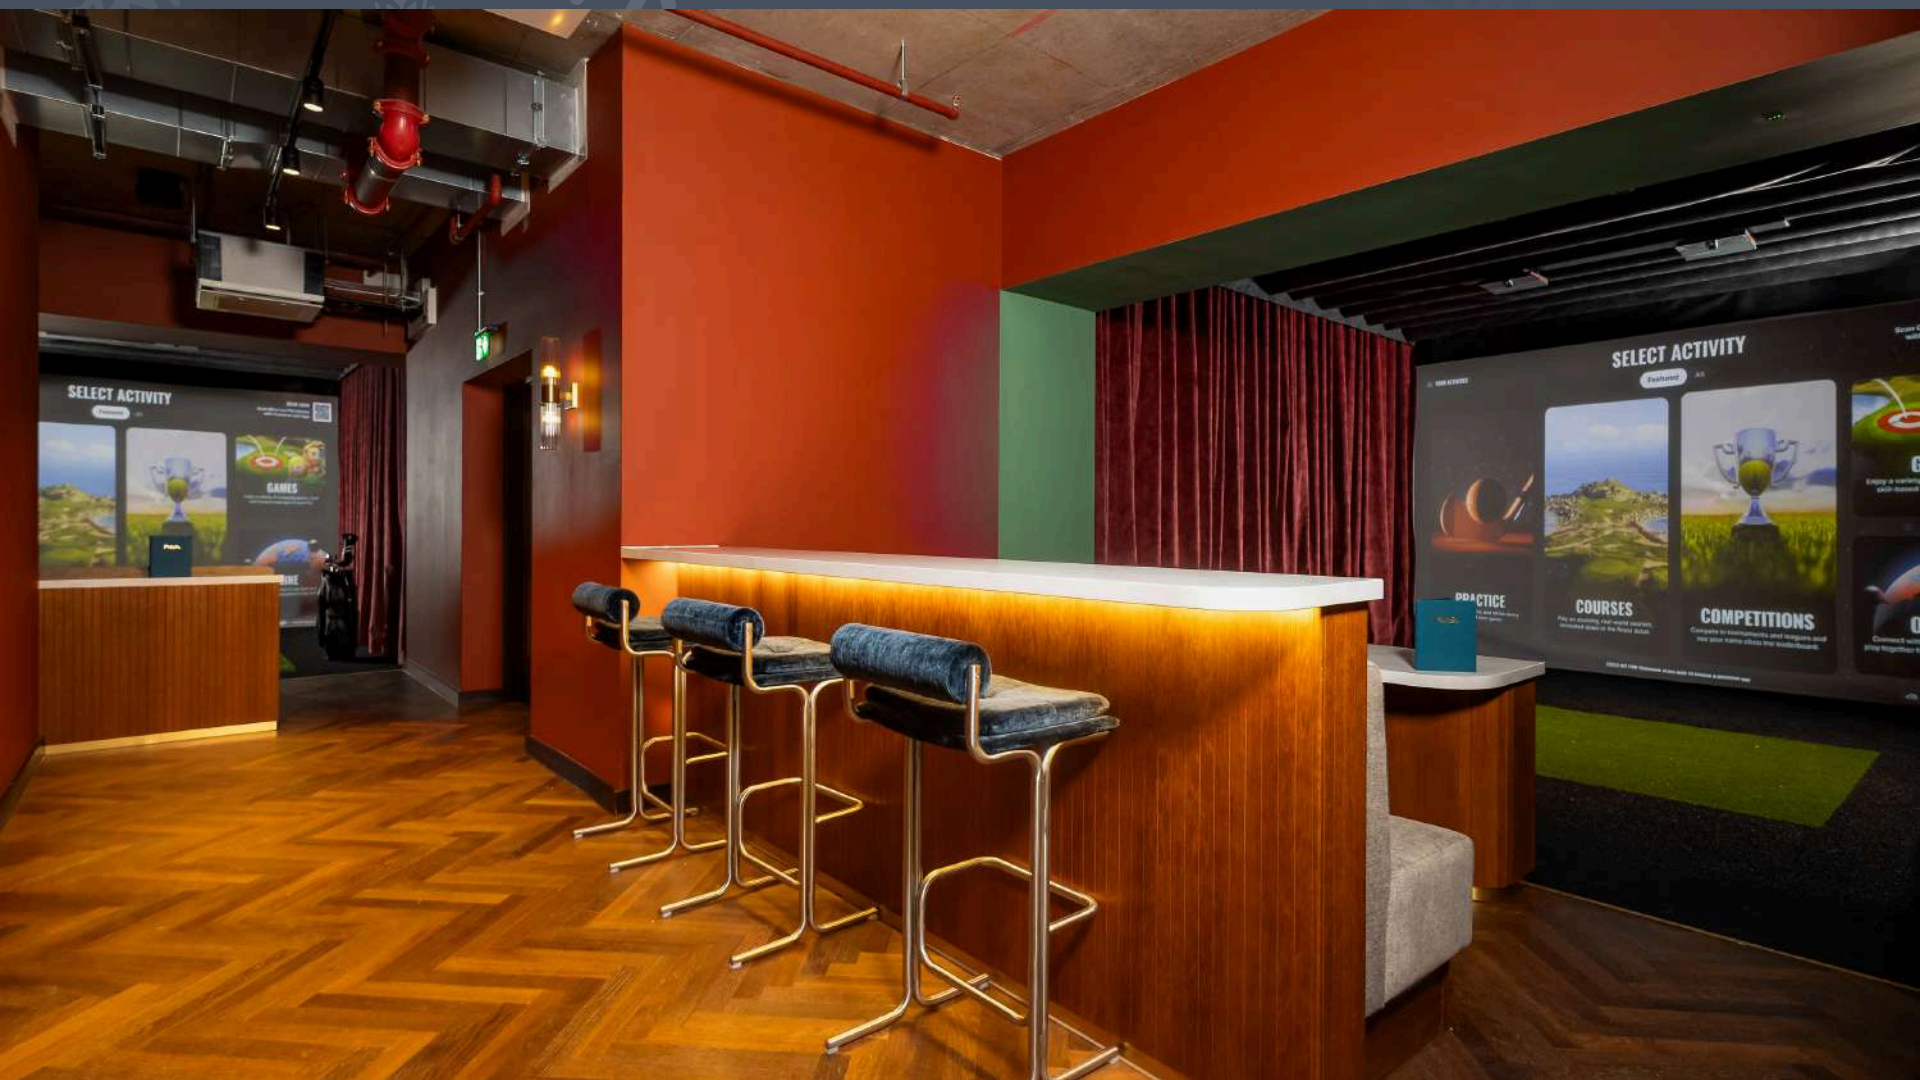

Medium Area Hire

Bring your guests together with medium area hire at Pitch Manchester, featuring four Trackman simulator bays, a shuffleboard table, and part of the vibrant lounge area.

Ideal for groups of up to 100 people, this package works perfectly for team socials, after-work drinks, or private celebrations, offering plenty of space for play, relaxation, and connection.