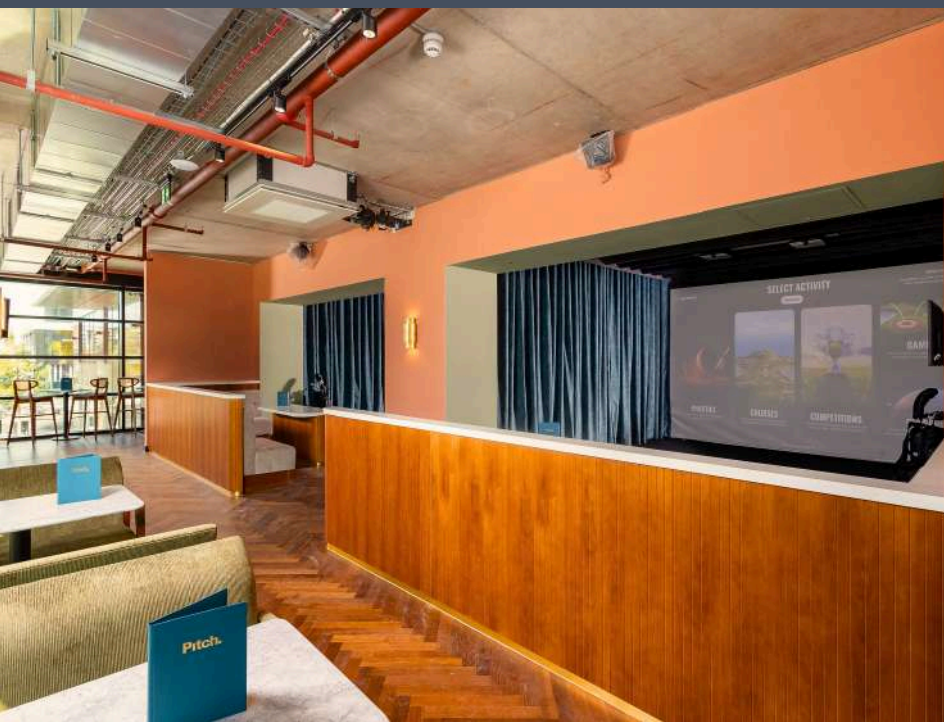

Full Venue Hire

Wow your guests with a full venue hire at Pitch Manchester for up to 300 guests, with exclusive access to nine Trackman bays, three shuffleboard tables, and the social lounge.

This is the perfect package for corporate events, private parties, brand activations, and large-scale celebrations. As one of the largest event spaces in the city, Pitch Manchester offers a versatile and dynamic setting that can be tailored to suit a wide range of events.