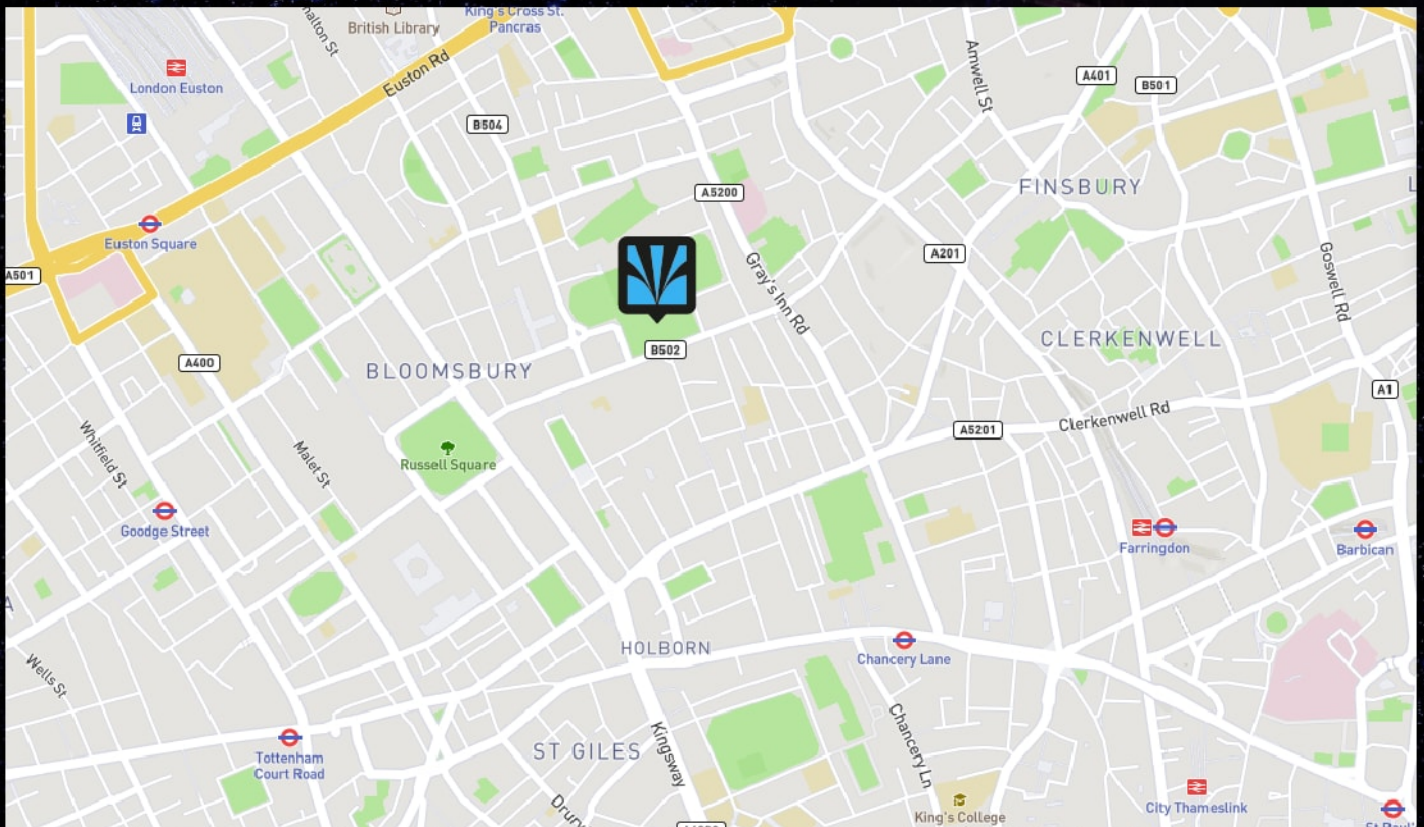

FOUNTAIN ROOM

LOCATION

VENUE ADDRESS

THE FOUNTAIN ROOM,
CORAM'S FIELDS,
GUILFORD STREET,
LONDON

TRANSPORT

UNDERGROUND
RUSSELL SQUARE (3 MINUTE WALK)
PICCADILLY LINE
HOLBORN(5 MINUTE WALK)

OVERGROUND
EUSTON (9 MINUTE WALK)