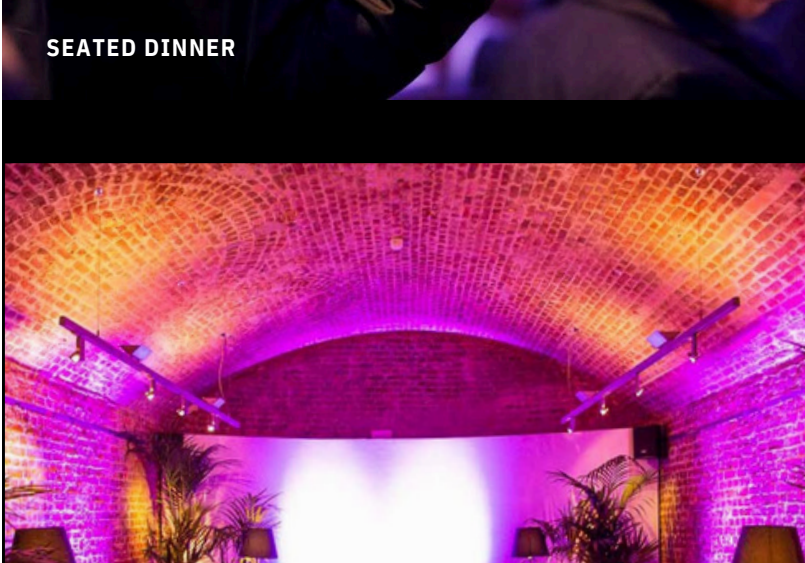

SEATED DINNER