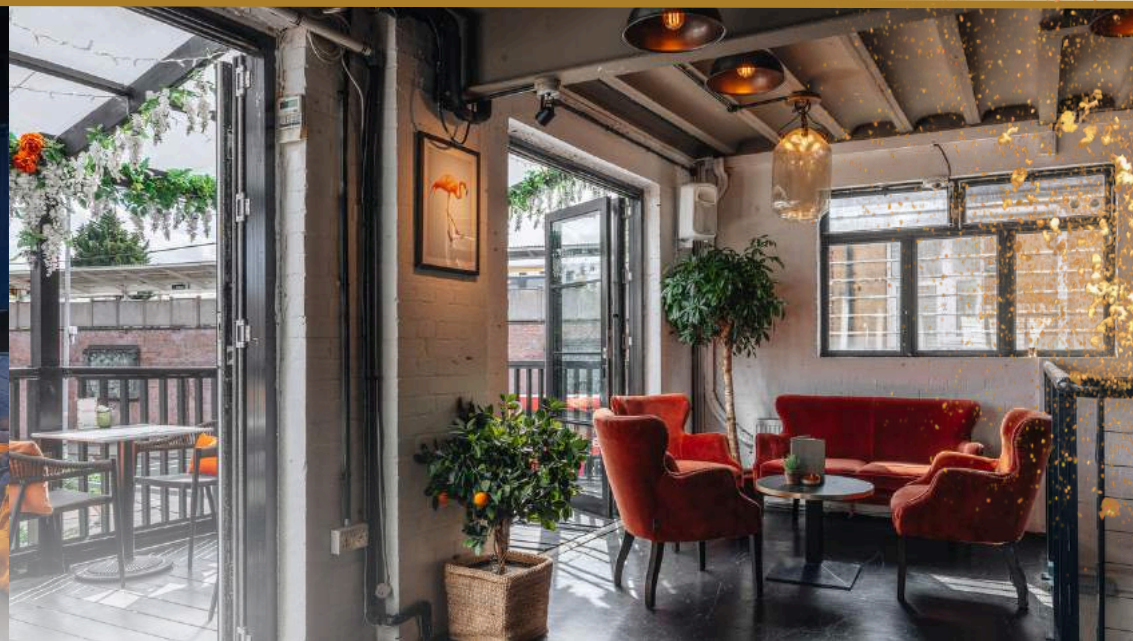

THE STUDIO

The Studio is our stylish speakeasy nestled away on our first floor. Sip cocktails in this stunning space that comes complete with its own private bar and plush furniture.

LAYOUT & CAPACITY

STANDING CAPACITY: 60

DINING: 30

BOARD ROOM: 20

THEATRE: 40

FACILITIES

- PRIVATE BAR
- AIR CONTIONING
- PLAY YOUR OWN MUSIC
- BRING A DJ
- WIFI
- WALL MOUNTED TV
- MICROPHONE

THE MEZZANINE

Our Mezzanine is the perfect combination of indoor and outdoor space. Sip cocktails in your own intimate lounge, take in the city lights on your private balcony in this truly unique and versatile space.

LAYOUT & CAPACITY

STANDING CAPACITY: 100

CASUAL DINING: 45-85

BOARD ROOM: 40

FACILITIES

- PRIVATE BAR
- AIR CONTIONING
- PRIVATE FULLY COVERED BALCONY
- PRIVATE LOUNGE
- WIFI