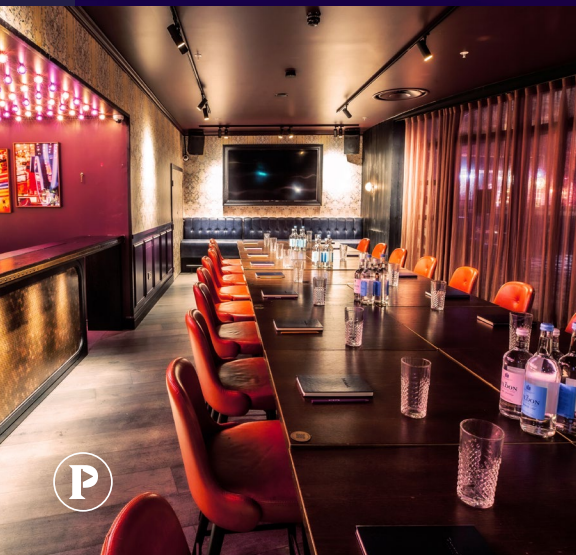

RUBY

Puttshack Bank's Ruby Private Room is the ultimate space for you and your team, perfect for meetings, training sessions or private parties.

Elegant and versatile, Ruby has its own private bar and is fully AV equipped with a large plasma screen and microphones. Create the perfect atmosphere for any event!