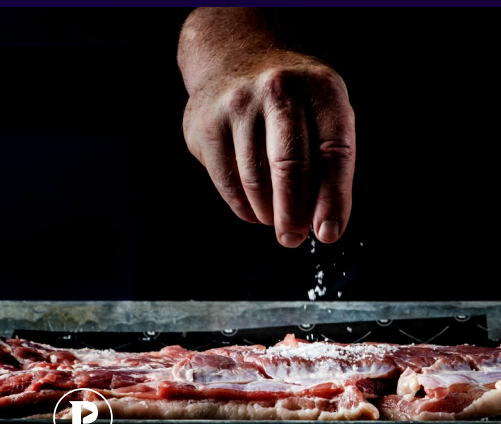

LS SLEIGH BELLS SLEIGH
ES & SUPERTUBES SUPERTUBES

LET'S GET THE *BALL ROLLING*

This is mini-golf everybody will love!

We've given a twist to traditional mini golf, making it the ultimate social experience for everyone.

With our super fun scoring system, score the highest and forget about writing your points on a paper scorecard, the game does everything for you!

Our incredible courses are packed full of fun at every hole, not to mention our interactive prize wheel and pop quiz holes. Avoid the hazards and aim sharp for our Supertubes to win extra points and score a hole in one.