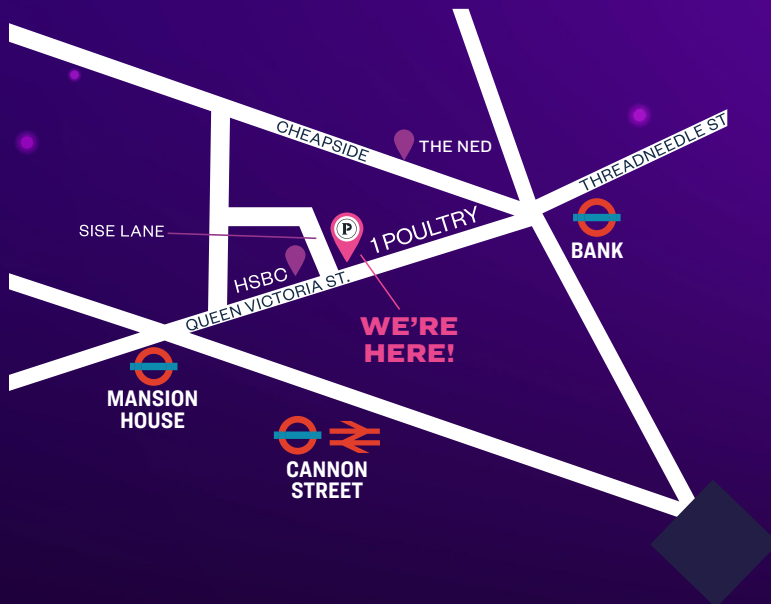

PUTT-MAN

SAPPHIRE

WHERE TO FIND US

Just a putt away from Bank station (exit 9) and right in the heart of the City of London, Puttshack Bank is ideal for your next corporate party!

Puttshack Bank
1 Poultry, Queen Victoria Street
London, EC2R 8EJ