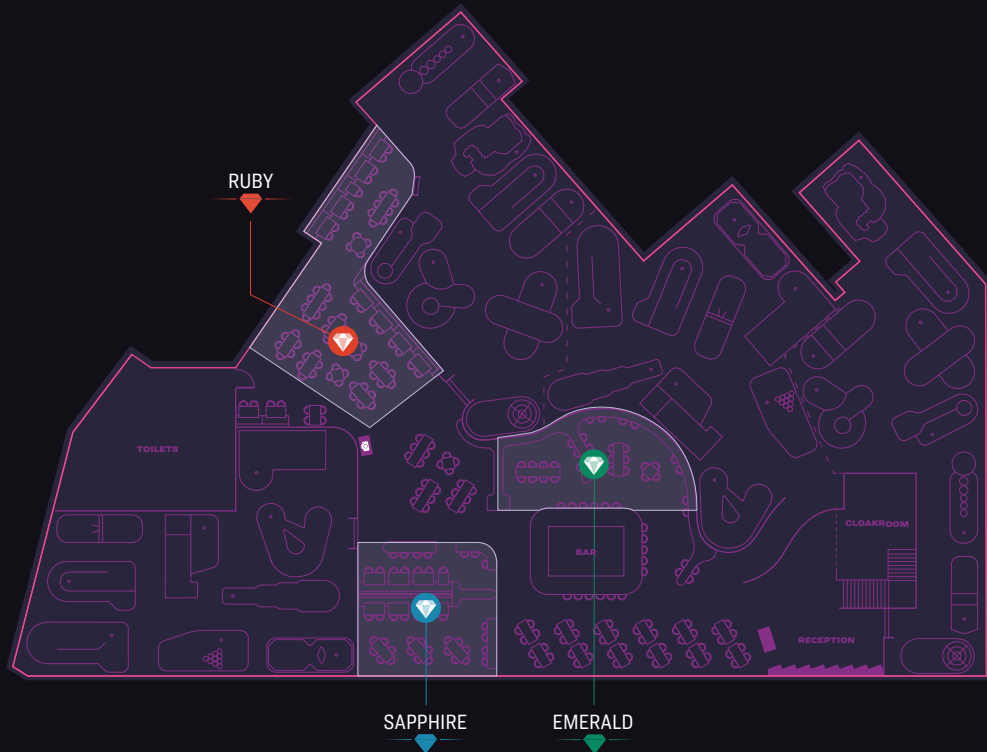

Check the screens for your tee time and golf course

5

Let's play! Make your way to the course

6

Take your best shot and let the fun begin!

PUTTSHACK *WHITE CITY*

Our open-space West London venue.

Located in the Westfield Shopping centre, Puttshack White city is available to hire exclusively.

Our venue boasts four cutting-edge minigolf courses, open plan restaurant and a stunning 360-degree bar, ideal for any large-scale celebration or event.

Versatile and flexible, this venue gives the perfect setting to enjoy our world-class food and drinks selection, right before teeing off!

HALF VENUE *HIRE*

Available for semi private hire.

Comprising of both our Emerald and Ruby areas, this space is right in the middle of the action! It allows private access to our bar and restaurant and when it's your time to tee off, you can step directly onto the course from the comfort of your own area.

An ideal space that is adaptable to any kind of corporate party and networking event.

WHITE CITY FLOORPLAN

CAPACITIES

RUBY
Semi private area.

SAPPHIRE
Semi private area.

EMERALD
Semi private area with dedicated bar access.