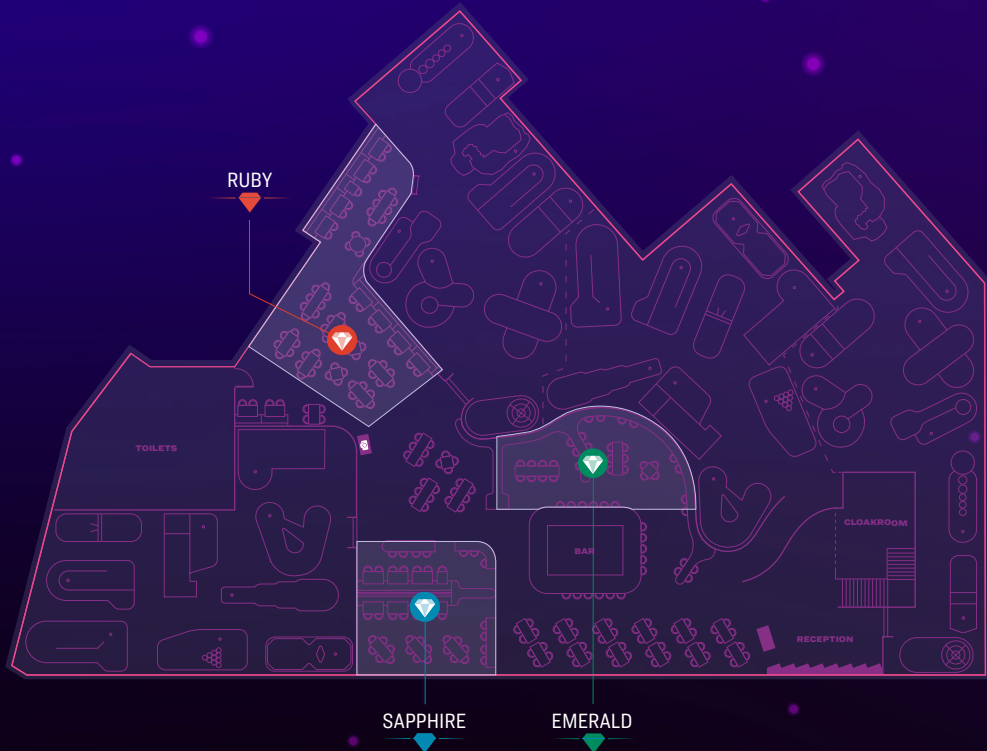

4

Check the screens for your tee time and golf course

5

Let's play! Make your way to the course

6

Take your best shot and let the fun begin!

PUTTSHACK *WHITE CITY*

Our open-space West London venue.

Located in the Westfield Shopping centre, Puttshack White city is available to hire exclusively.

Our venue boasts four cutting-edge minigolf courses, open plan restaurant and a stunning 360-degree bar, ideal for any large-scale celebration or event.

Versatile and flexible, this venue gives the perfect setting to enjoy our world-class food and drinks selection, right before teeing off!

HALF VENUE *HIRE*

Available for semi private hire.

Comprising of both our Emerald and Ruby areas, this space is right in the middle of the action! It allows private access to our bar and restaurant and when it's your time to tee off, you can step directly onto the course from the comfort of your own area.

An ideal space that is adaptable to any kind of corporate party and networking event.

WHITE CITY FLOORPLAN

CAPACITIES

| | Standing |
|---|-----------------------|
|  RUBY Semi private area. | 100 |
|  SAPPHIRE Semi private area. | 70 |
|  EMERALD Semi private area with dedicated bar access. | 70 |
| FULL VENUE HIRE Hire the whole venue including the bar, 4 mini golf courses and cloakroom. | 750 pax 110 Theatre |
| HALF VENUE HIRE Hire half of the venue which includes Emerald and Ruby areas. | 220 pax |