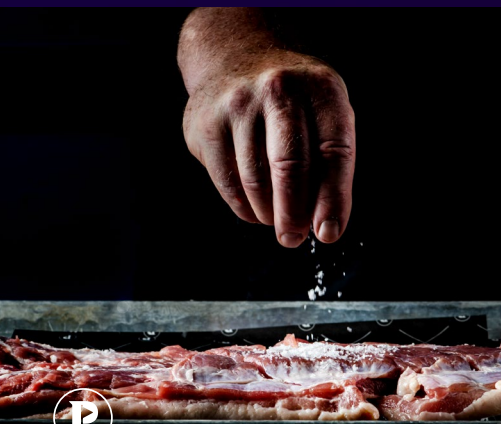

LS SLEIGH BELLS SLEIGH
ES & SUPERTUBES SU

LET'S GET THE **BALL ROLLING**

This is mini-golf everybody will love!

We've given a twist to traditional mini golf, making it the ultimate social experience for everyone.

With our super fun scoring system, score the highest and forget about writing your points on a paper scorecard, the game does everything for you!

Our incredible courses are packed full of fun at every hole, not to mention our interactive prize wheel and pop quiz holes. Avoid the hazards and aim sharp for our Supertubes to win extra points and score a hole in one.