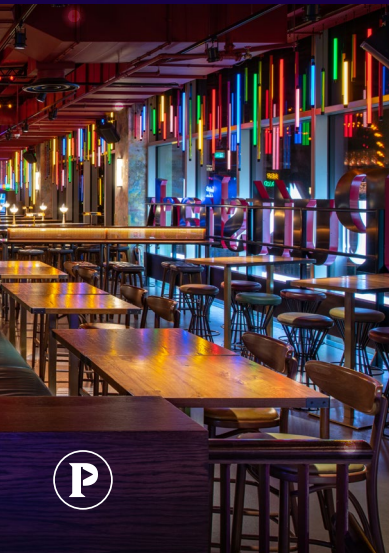

4

Check the screens for your tee time and golf course

5

Let's play! Make your way to the course

6

Take your best shot and let the fun begin!

PUTTSHACK *WHITE CITY*

Our open-space West London venue.

Located in the Westfield Shopping centre, Puttshack White city is available to hire exclusively.

Our venue boasts four cutting-edge minigolf courses, open plan restaurant and a stunning 360-degree bar, ideal for any large-scale celebration or event.

Versatile and flexible, this venue gives the perfect setting to enjoy our world-class food and drinks selection, right before teeing off!

HALF VENUE *HIRE*

Available for semi private hire.

Comprising of both our Emerald and Ruby areas, this space is right in the middle of the action! It allows private access to our bar and restaurant and when it's your time to tee off, you can step directly onto the course from the comfort of your own area.