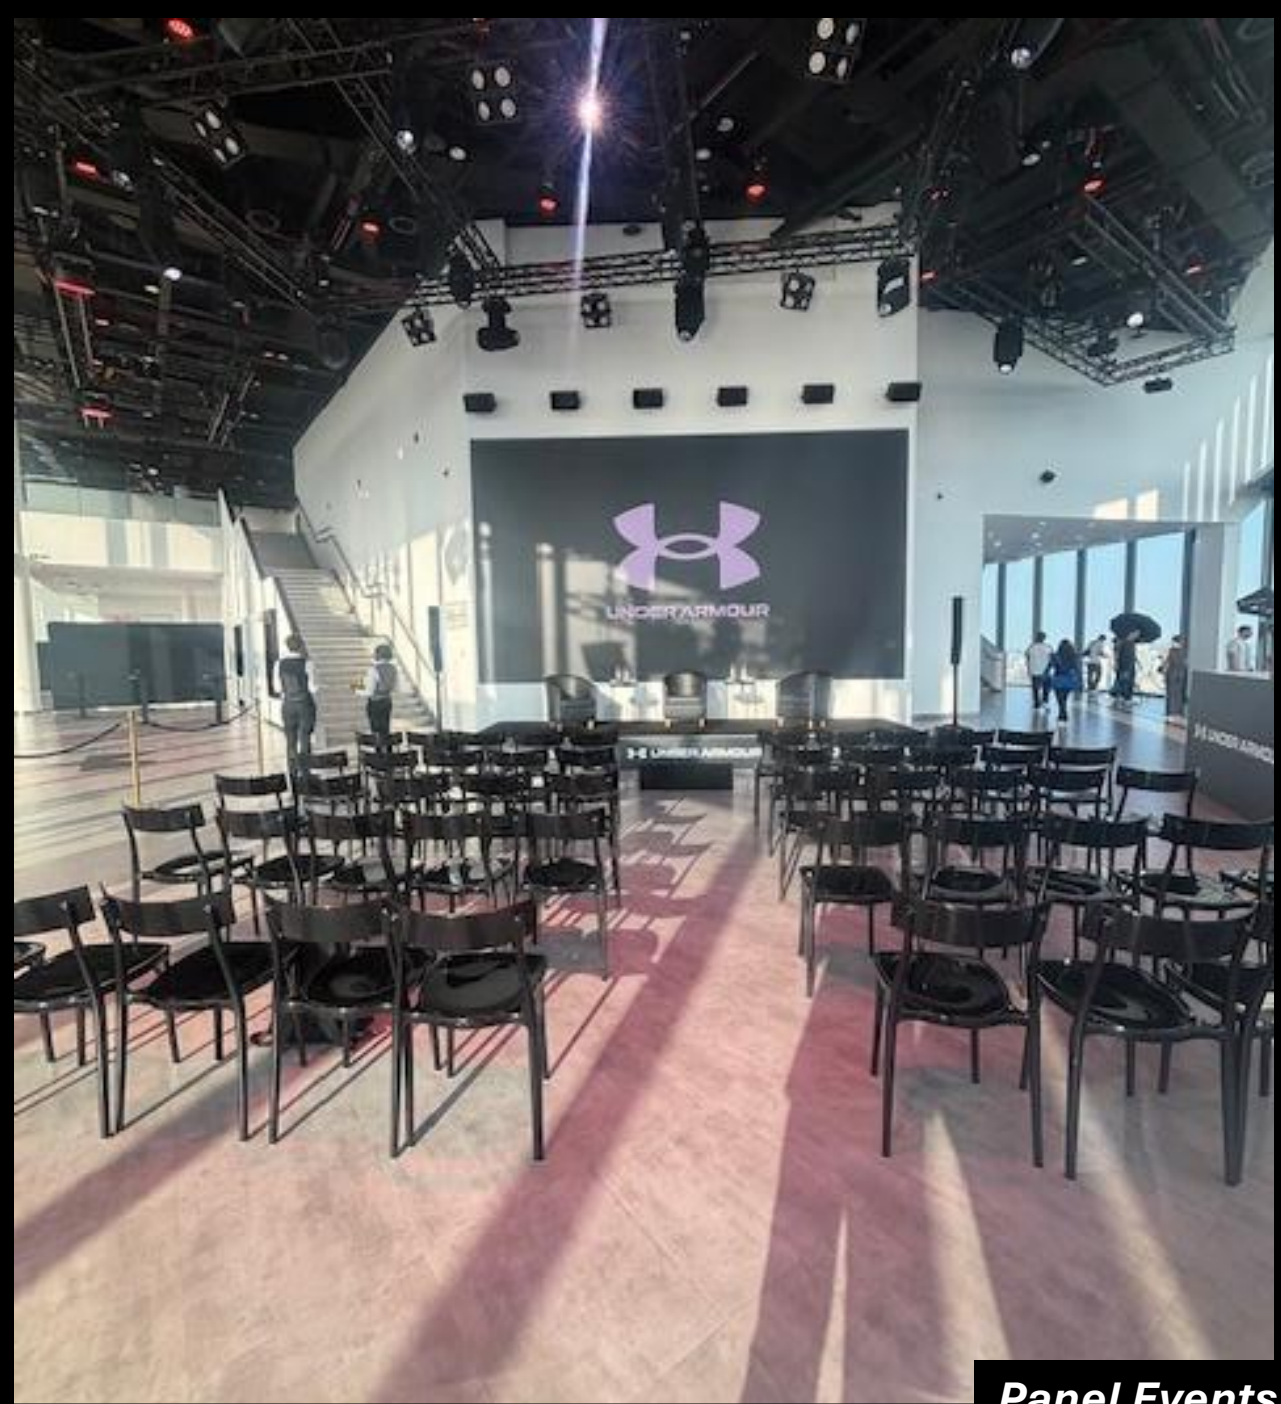

Panel Events