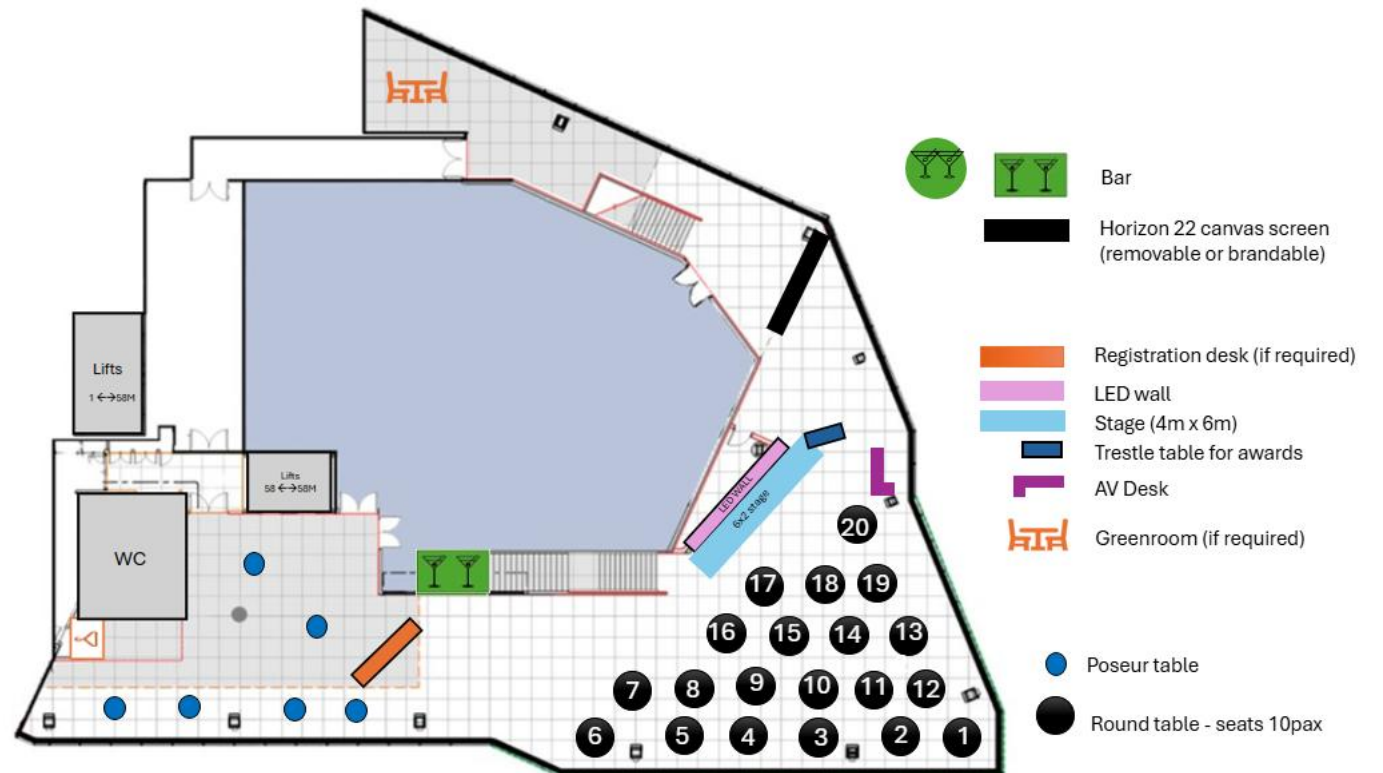

Featuring 8.4-meter-high ceilings and 817 square meters of versatile space, Horizon 22 is a sleek, adaptable venue that confidently supports a range of events, from high-energy fashion shows to sophisticated award dinners. State-of-the-art technology, including LED lighting and an advanced acoustic sound system, ensures your event is executed flawlessly.

Audio Visual and Production

Horizon 22's remarkable built in technology allows business presentations to seamlessly be incorporated into drinks receptions.

Seated Dinners at Horizon 22 Events

Celebrate in the unbeatable location of central London, where transport ease meets stunning views and proximity to world-class hotels. Treat your guests to gourmet cuisine that showcases exceptional seasonal flavours, complemented by top-tier entertainment designed to captivate your guests.

With our expert team providing personalised service, every detail will be tailored to your needs, ensuring an unforgettable occasion that's as magical as the view.

Capacities:

280 guests seated – 250 seated with reception