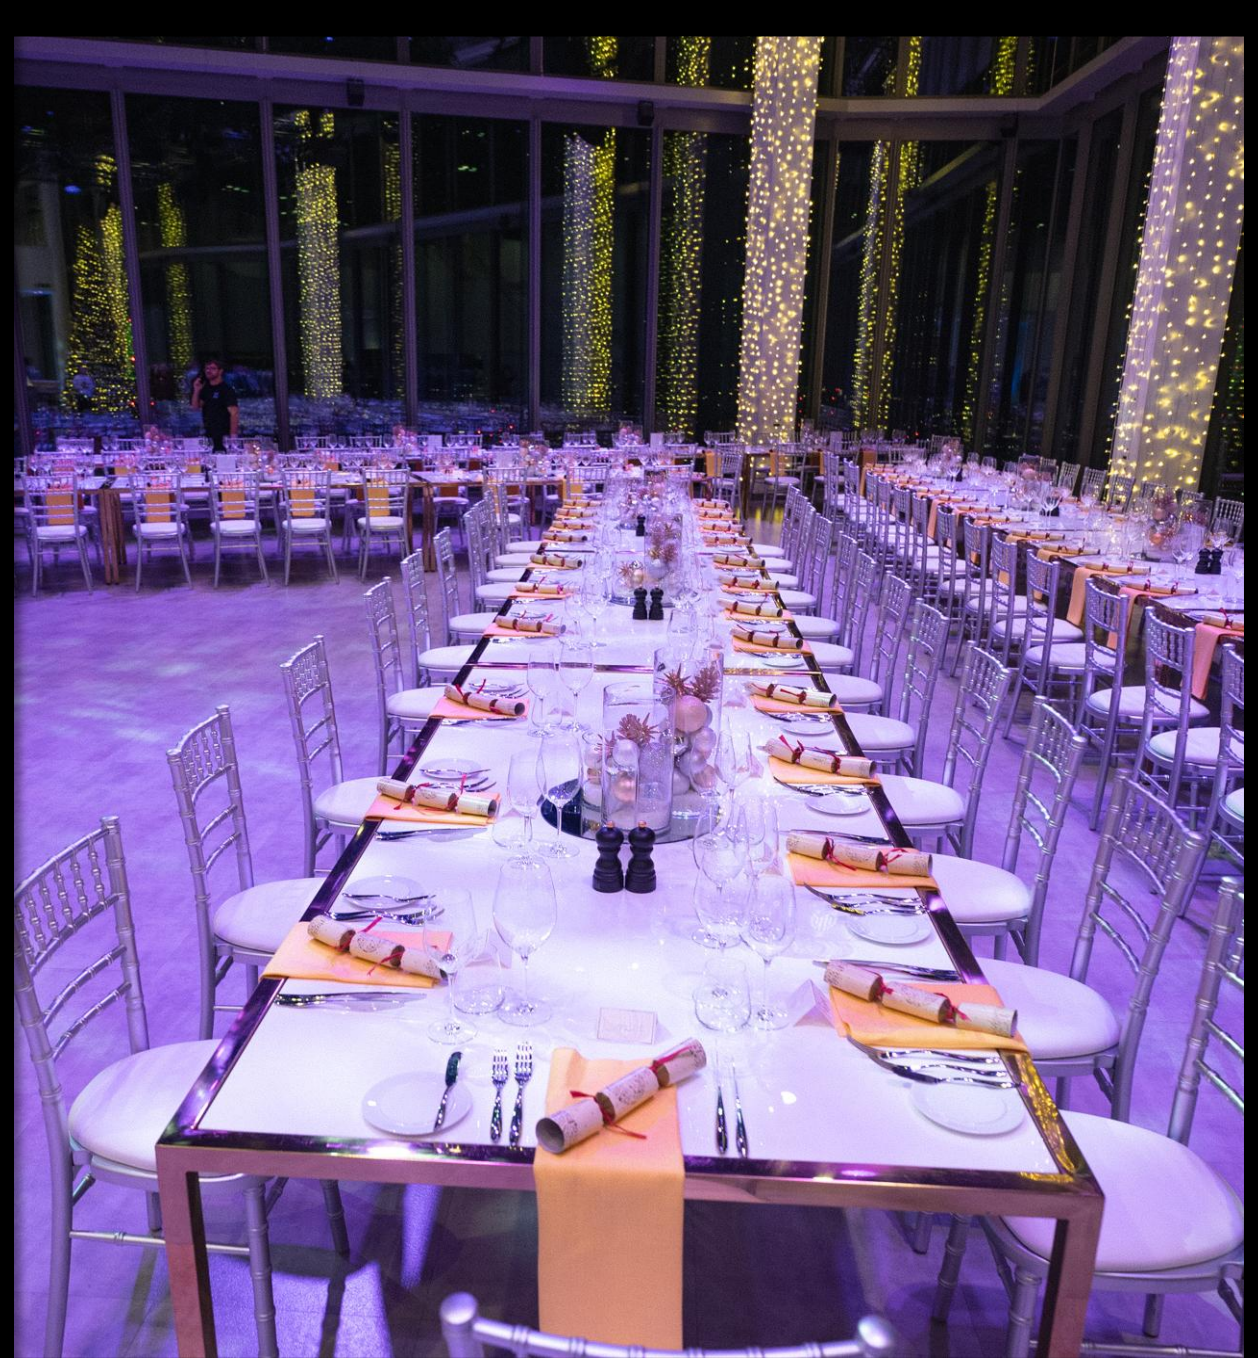

Featuring 8.4-meter-high ceilings and 817 square meters of versatile space, Horizon 22 is a sleek, adaptable venue that confidently supports a range of events, from high-energy fashion shows to sophisticated award dinners. State-of-the-art technology, including LED lighting and an advanced acoustic sound system, ensures your event is executed flawlessly.

280 guests seated

250 guests seated with reception

Receptions at Horizon 22 Events

Celebrate in the unbeatable location of central London, where transport ease meets stunning views and proximity to world-class hotels. Treat your guests to gourmet cuisine that showcases exceptional seasonal flavours, complemented by top-tier entertainment designed to captivate your guests.

Audio Visual and Production

Horizon 22's remarkable built in technology allows business presentations to seamlessly be incorporated into drinks receptions.

Seated Dinners at Horizon 22 Events

Celebrate in the unbeatable location of central London, where transport ease meets stunning views and proximity to world-class hotels. Treat your guests to gourmet cuisine that showcases exceptional seasonal flavours, complemented by top-tier entertainment designed to captivate your guests.

Gala Dinner Sketch

Seated Dinner

Seated Dinner with reception

CHRISTMAS
above the clouds

Christmas Seated Dinner

Seated Dinner

Evening Seated Dinner

Christmas Seated Dinner