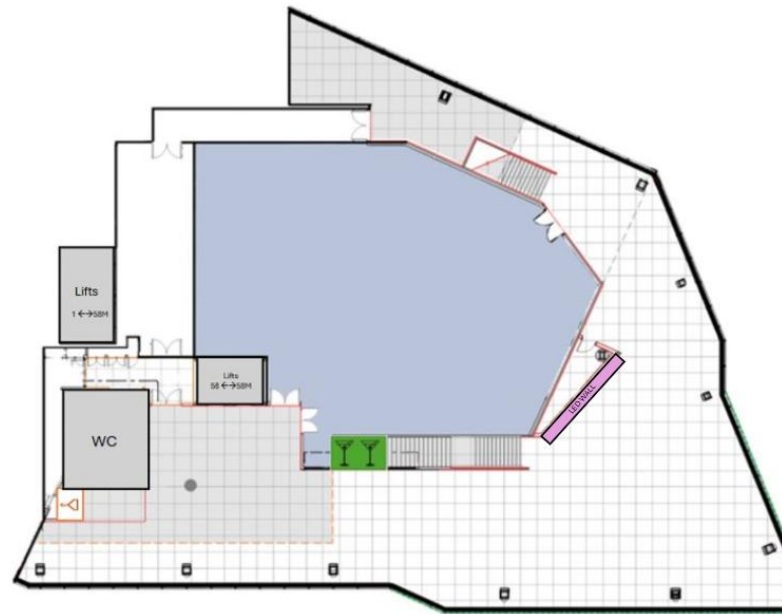

Featuring 8.4-meter-high ceilings and 817 square meters of versatile space, Horizon 22 is a sleek, adaptable venue that confidently supports a range of events, from high-energy fashion shows to sophisticated award dinners. State-of-the-art technology, including LED lighting and an advanced acoustic sound system, ensures your event is executed flawlessly.