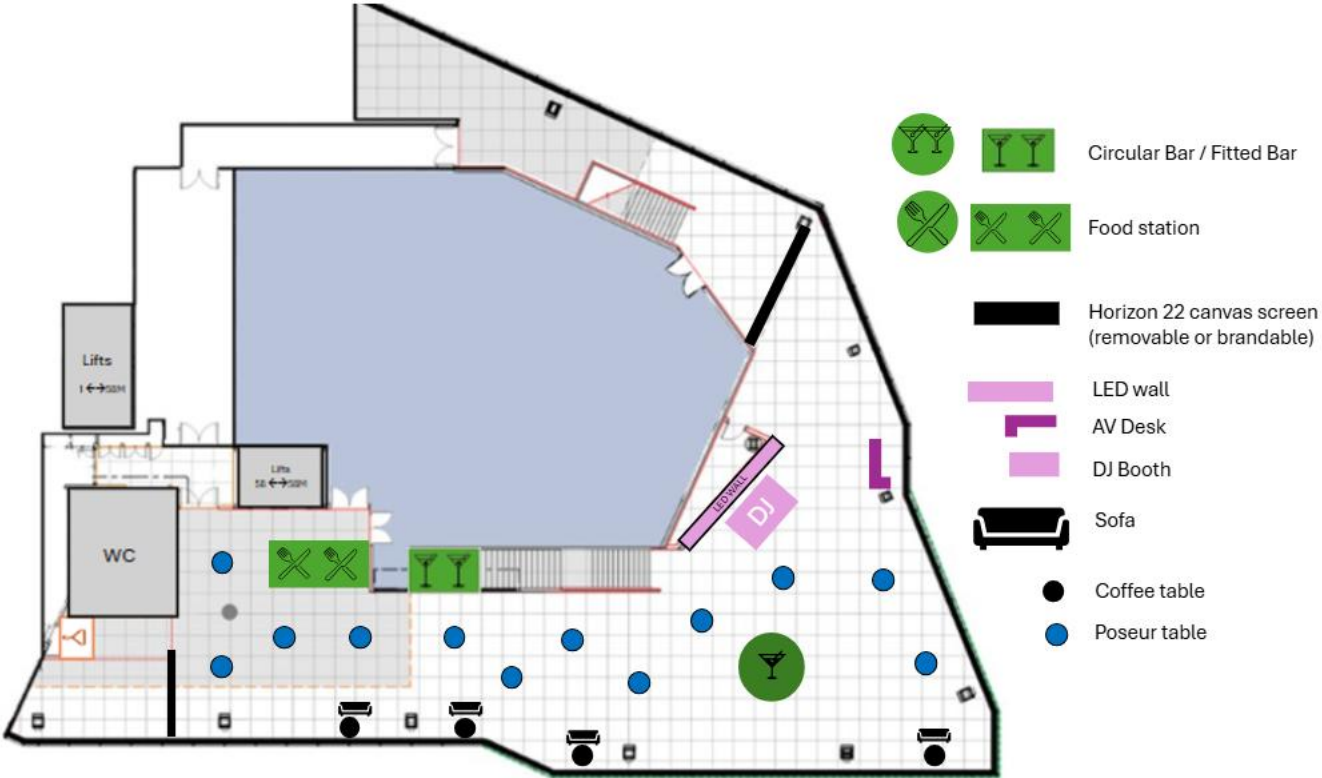

Receptions at Horizon 22 Events

Celebrate in the unbeatable location of central London, where transport ease meets stunning views and proximity to world-class hotels. Treat your guests to gourmet cuisine that showcases exceptional seasonal flavours, complemented by top-tier entertainment designed to captivate your guests.

With our expert team providing personalised service, every detail will be tailored to your needs, ensuring an unforgettable occasion that's as magical as the view.

Capacities:
500 guests standing