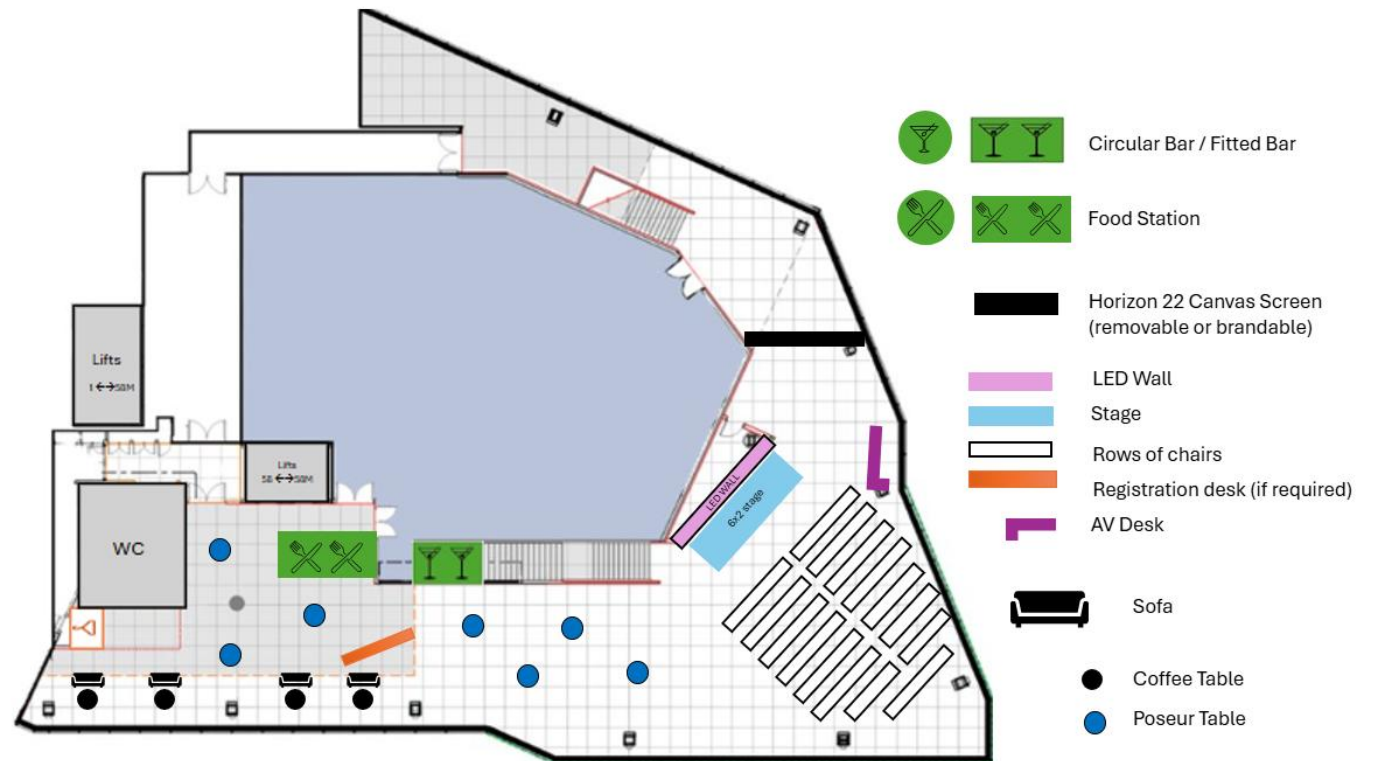

Panel/Conferences at Horizon 22 Events

Celebrate in the unbeatable location of central London, where transport ease meets stunning views and proximity to world-class hotels. Treat your guests to gourmet cuisine that showcases exceptional seasonal flavours, complemented by top-tier entertainment designed to captivate your guests.

With our expert team providing personalised service, every detail will be tailored to your needs, ensuring an unforgettable occasion that's as magical as the view.

Capacities:
220 guests theatre style rows