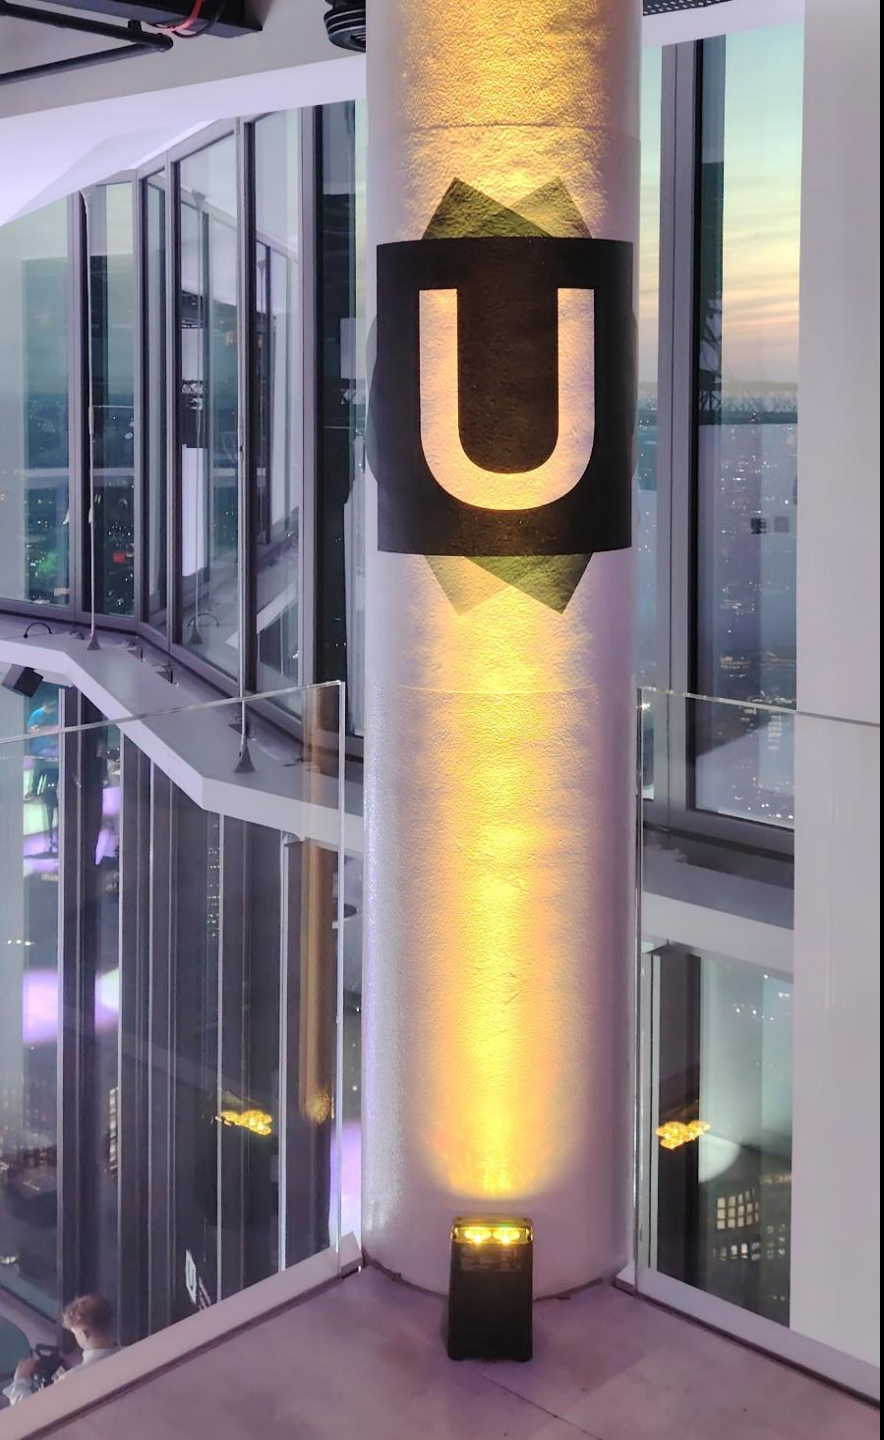

Branding at Horizon 22 Events