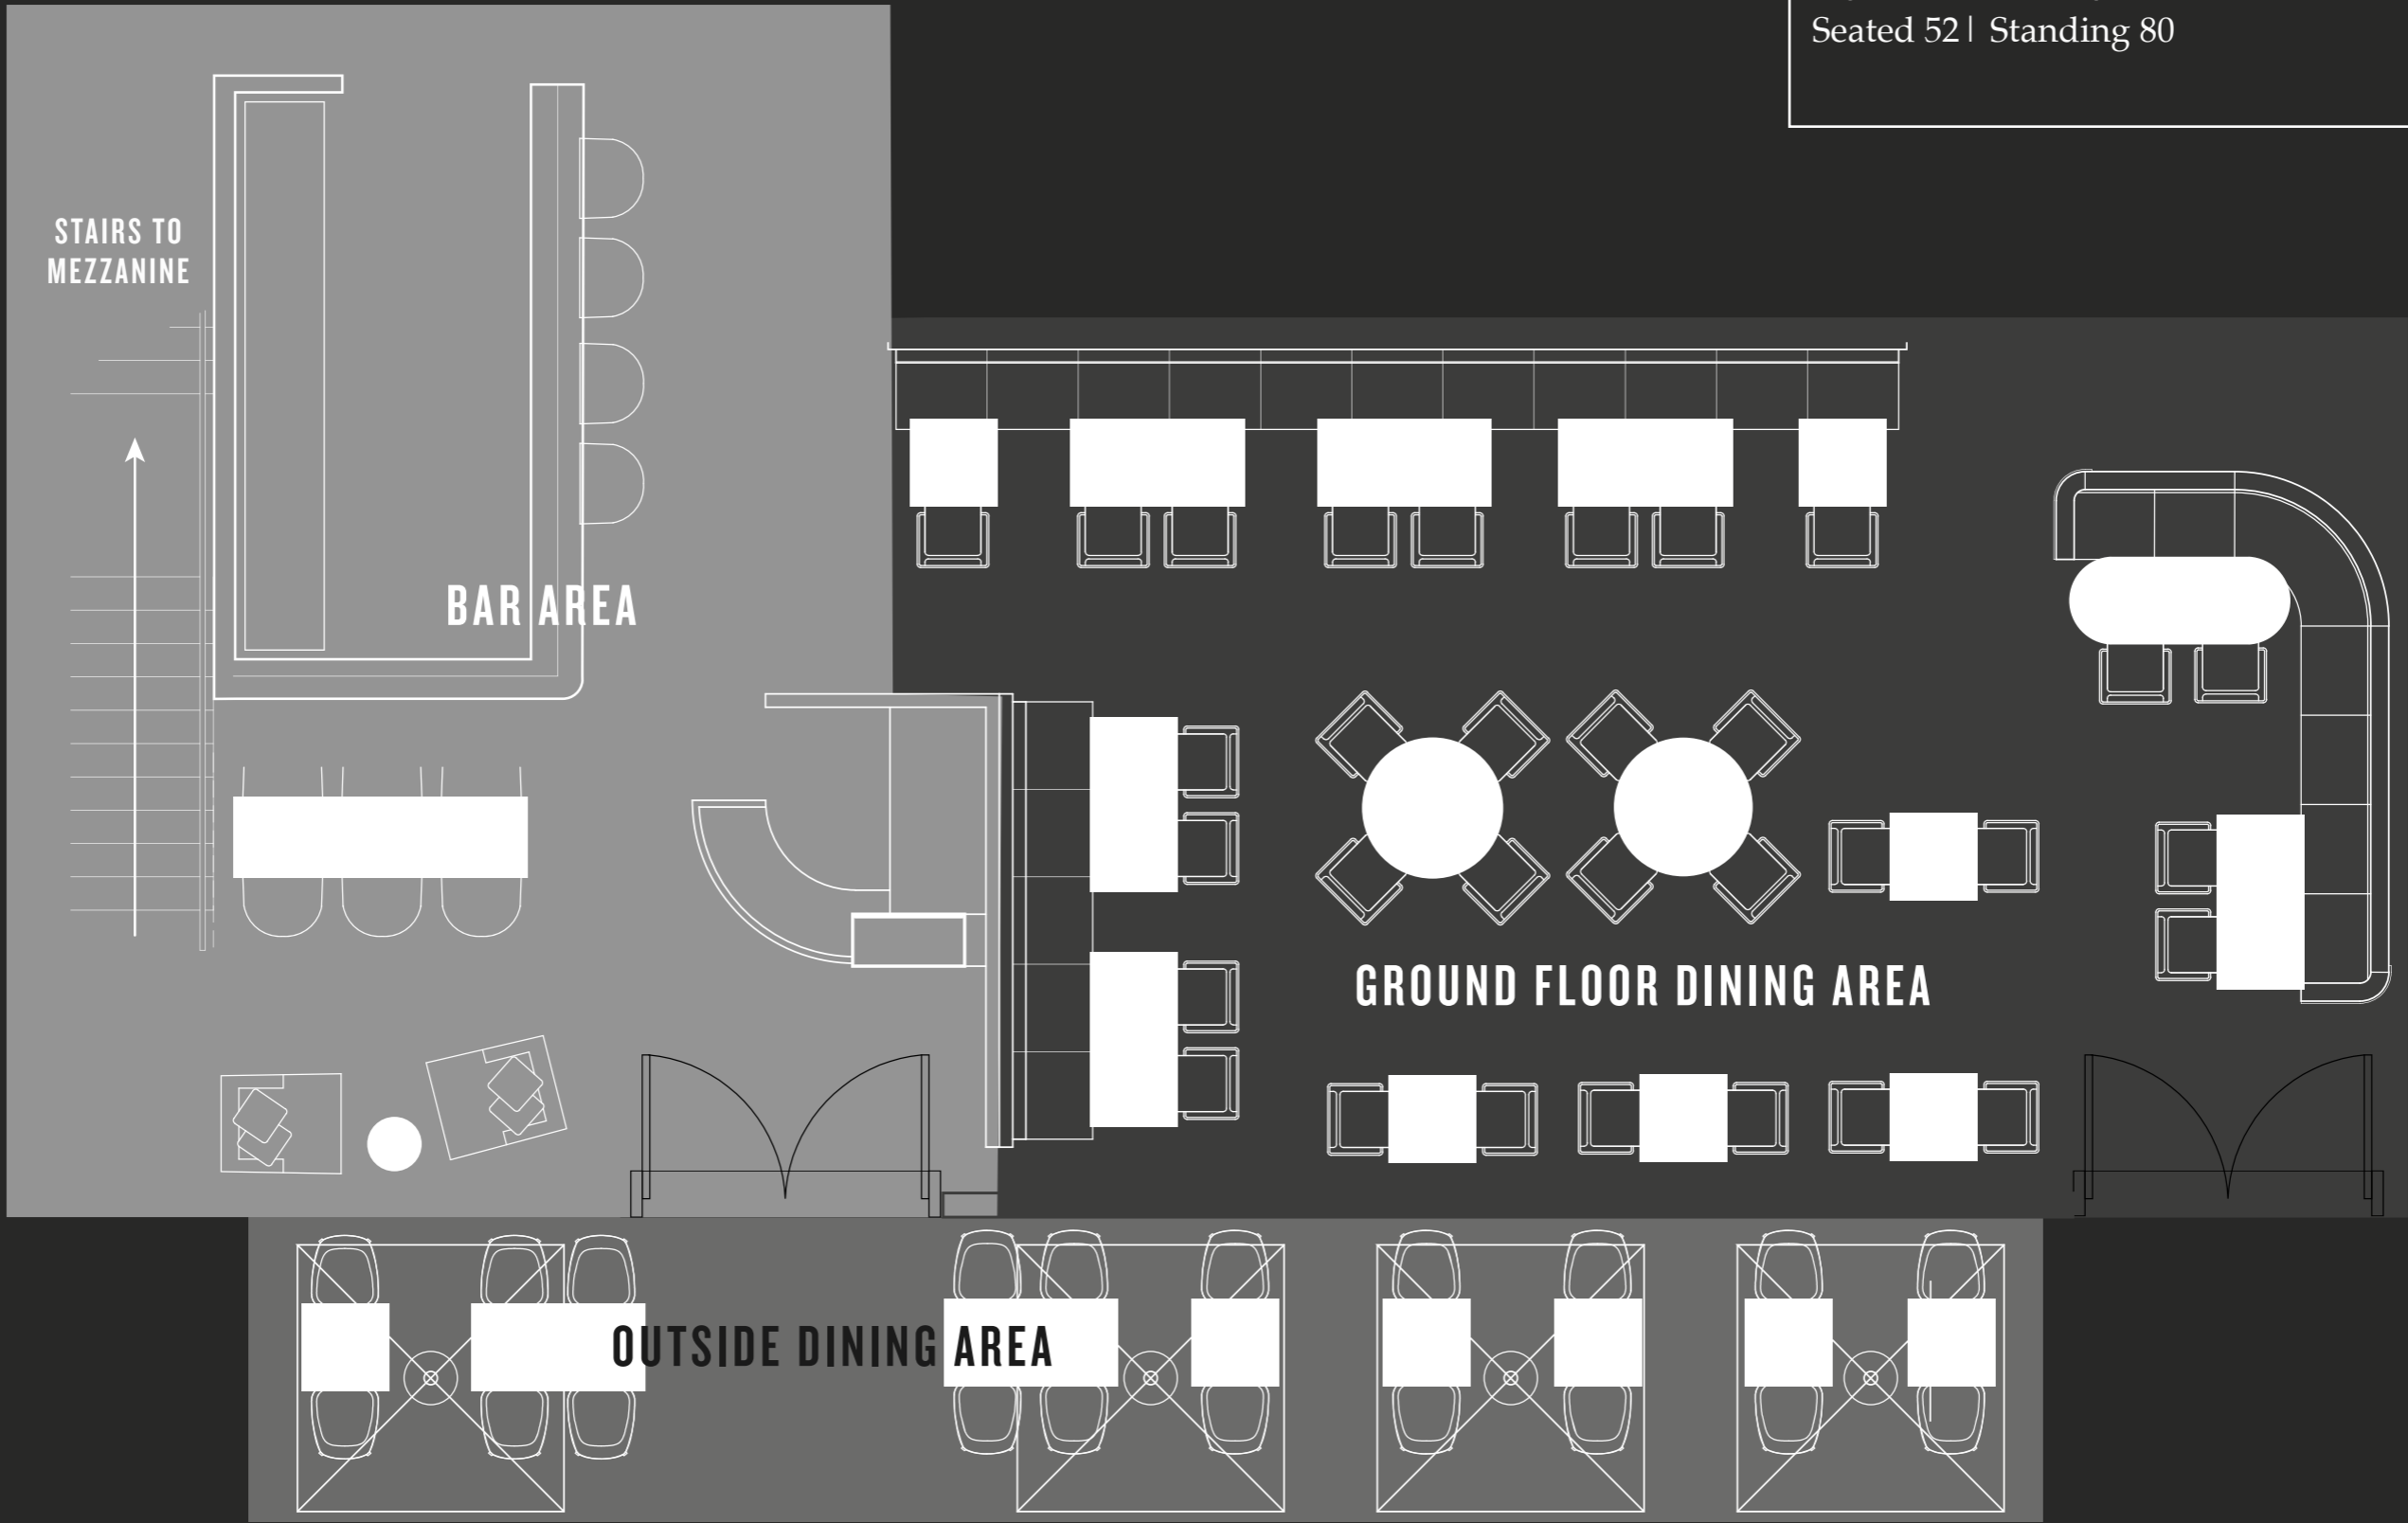

SEATED 100 | STANDING 150

MEZZANINE HIRE

The mezzanine level on the first floor has been designed with events in mind. This space provides exible dining, and can accommodate up to 46 diners for a sit down meal.

SEATED 46 | STANDING 55

PRIVATE DINING

A beautifully designed, intimate private dining room for up to 14 guests on one table or up to 20 over two tables.

SEATED 14 | STANDING 20

FLOOR PLAN | GROUND FLOOR

FULL EXCLUSIVE HIRE
Seated 100 | Standing 150

FULL TERRACE
Seated 52 | Standing 80

MEETINGS

PRIVATE DINING

FLOOR PLAN | MEZZANINE

FULL MEZZANINE HIRE

Seated 46 | Standing 55

PRIVATE DINING

Seated 14 | Standing 20