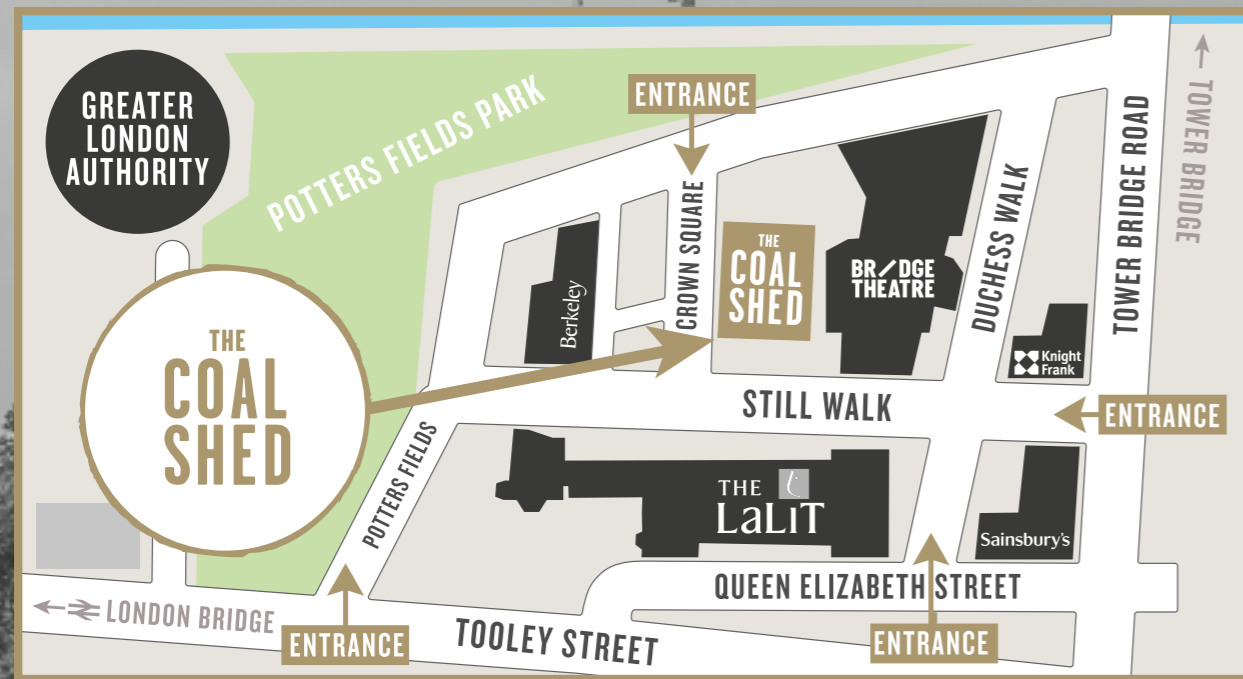

THE
COAL
SHED

LONDON

PRIVATE DINING & EVENTS BROCHURE

Located in a sought after location, The Coal Shed One Tower Bridge is moments from one of London's most recognisable landmarks, the magnificent Tower Bridge, and has views over the courtyard towards the river Thames and The Tower of London.

London Bridge Station | 5 min
 Tower Hill Station | 10 min
 The Bridge Theatre | 1 min
 Tower Bridge | 1 min
 The Shard | 5 min
 The Tower of London | 12 min

LOCATION & CONTACT

The Coal Shed London

4 Crown Square, One Tower Bridge, London, SE1
2SE