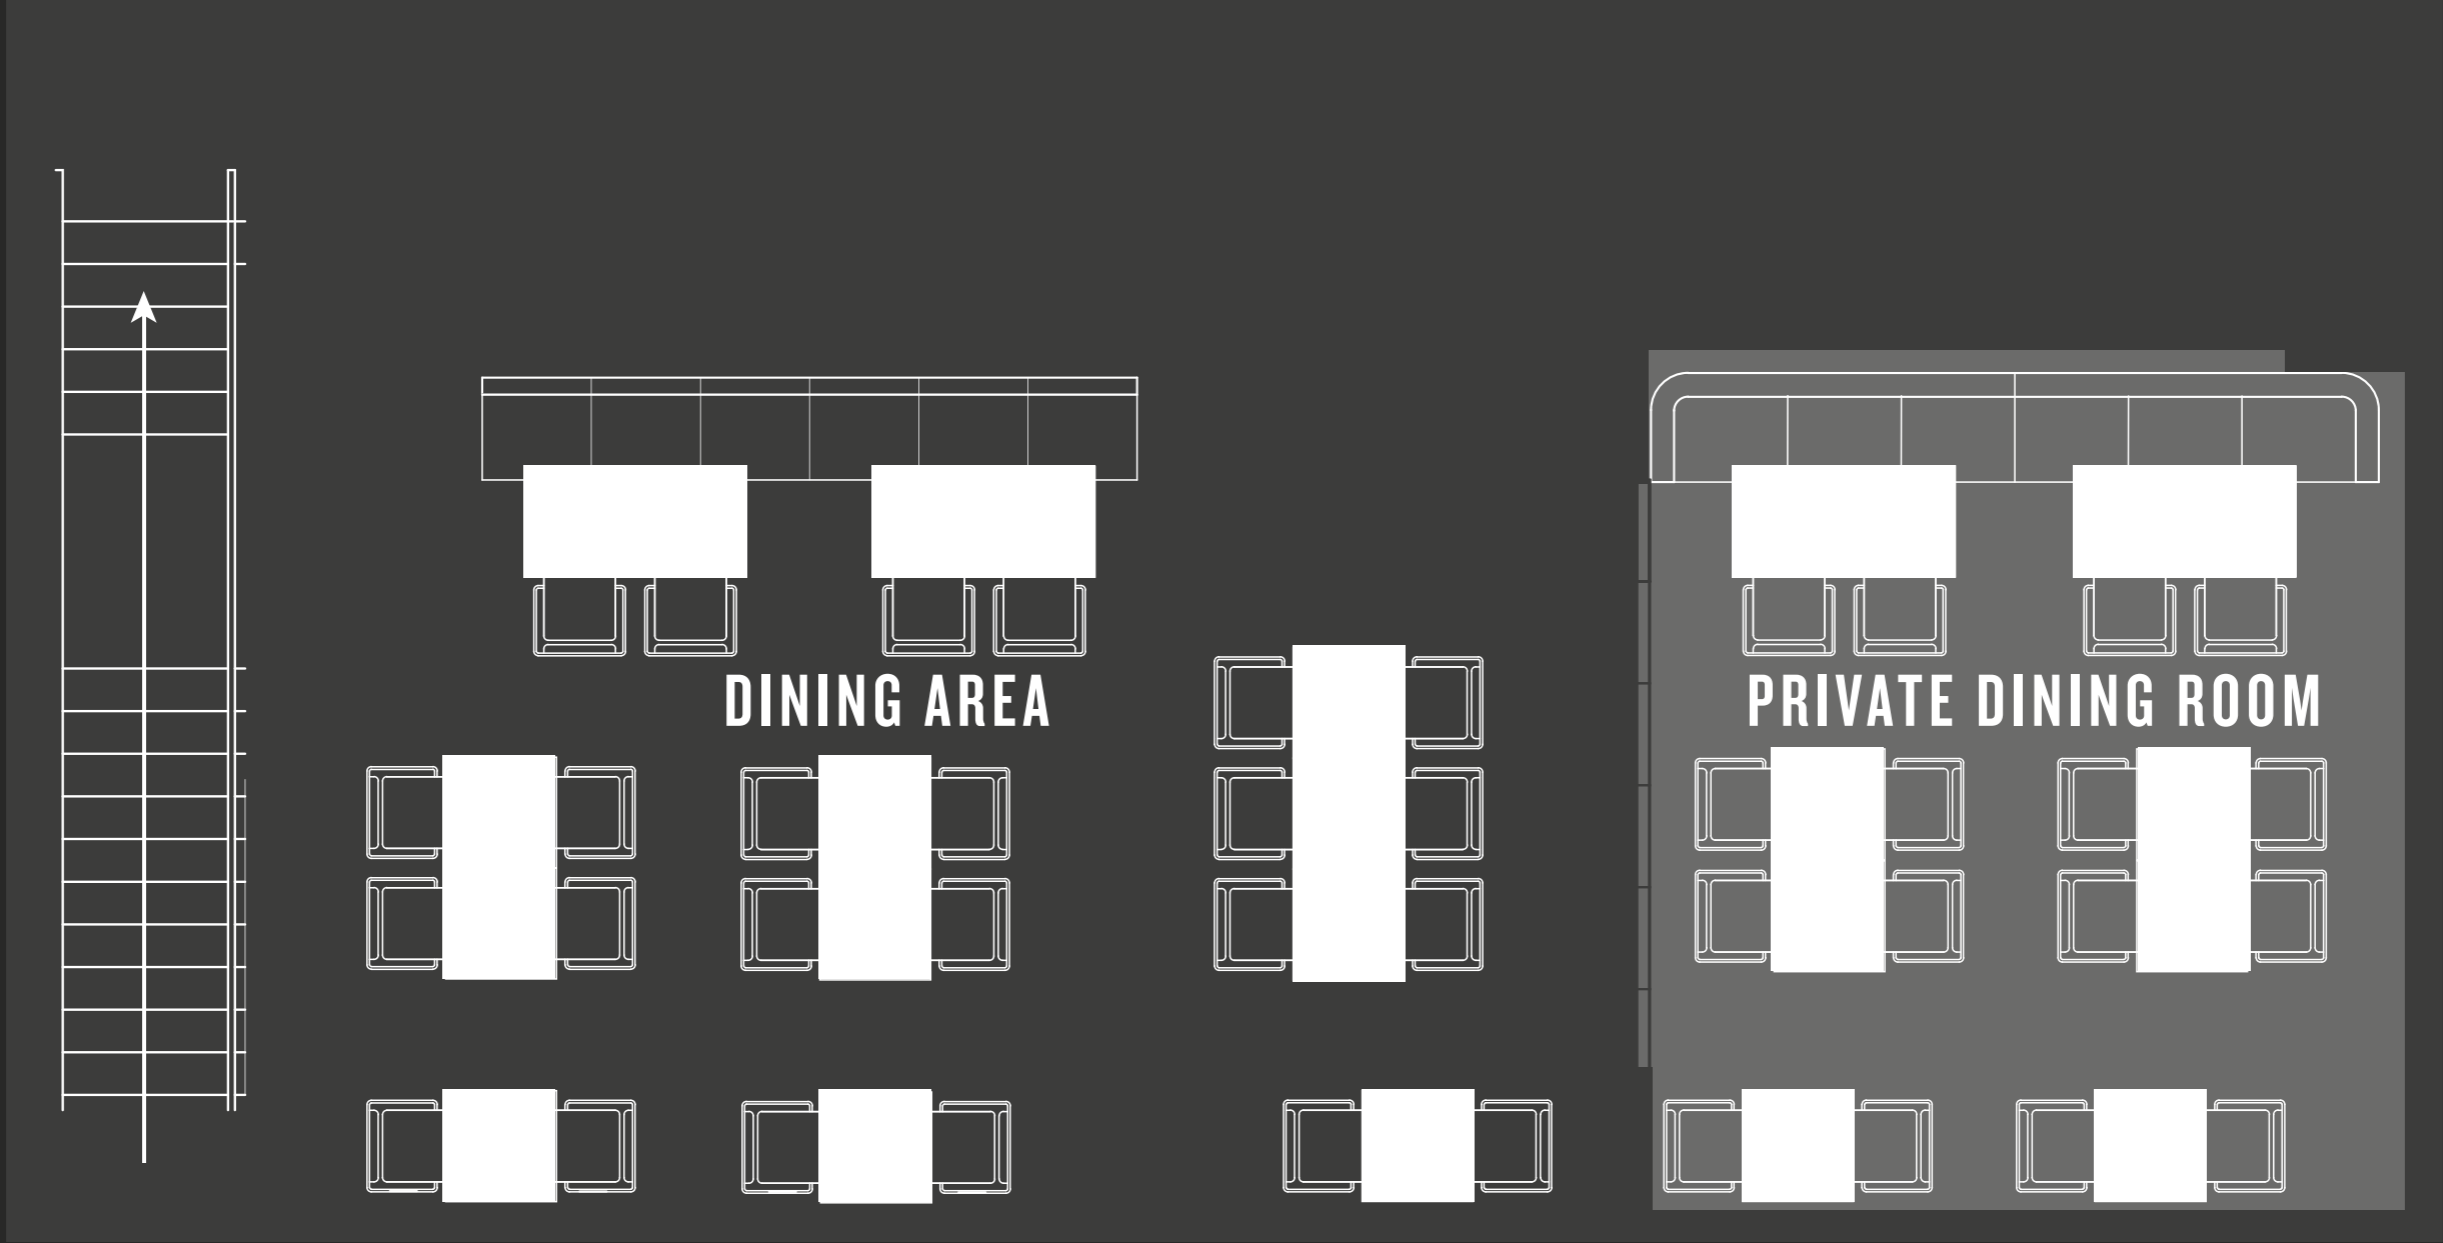

The image shows the interior of a restaurant named 'The Coal Shed'. The space is characterized by a rustic, industrial aesthetic with a dark wood ceiling and walls. Large windows with dark frames offer a view into the kitchen, where several staff members in white uniforms are visible. The dining area is furnished with round tables, some with green marble tops, and modern chairs with light-colored seats. The tables are set with white napkins, silverware, and various glassware. A prominent white circular logo is centered in the image, containing the text 'THE COAL SHED' in a bold, sans-serif font. Below the logo, the word 'LONDON' is written in a smaller font. At the bottom of the image, the text 'PRIVATE DINING & EVENTS BROCHURE' is displayed in a large, bold, white font, underlined.

SEATED 100 | STANDING 150

MEZZANINE HIRE

The mezzanine level on the first floor has been designed with events in mind. This space provides exible dining, and can accommodate up to 46 diners for a sit down meal.

SEATED 46 | STANDING 55

PRIVATE DINING

A beautifully designed, intimate private dining room for up to 14 guests on one table or up to 20 over two tables.

SEATED 14 | STANDING 20

FLOOR PLAN | GROUND FLOOR

FULL EXCLUSIVE HIRE
Seated 100 | Standing 150

FULL TERRACE
Seated 52 | Standing 80

MEETINGS

PRIVATE DINING

FLOOR PLAN | MEZZANINE

FULL MEZZANINE HIRE

Seated 46 | Standing 55

PRIVATE DINING

Seated 14 | Standing 20