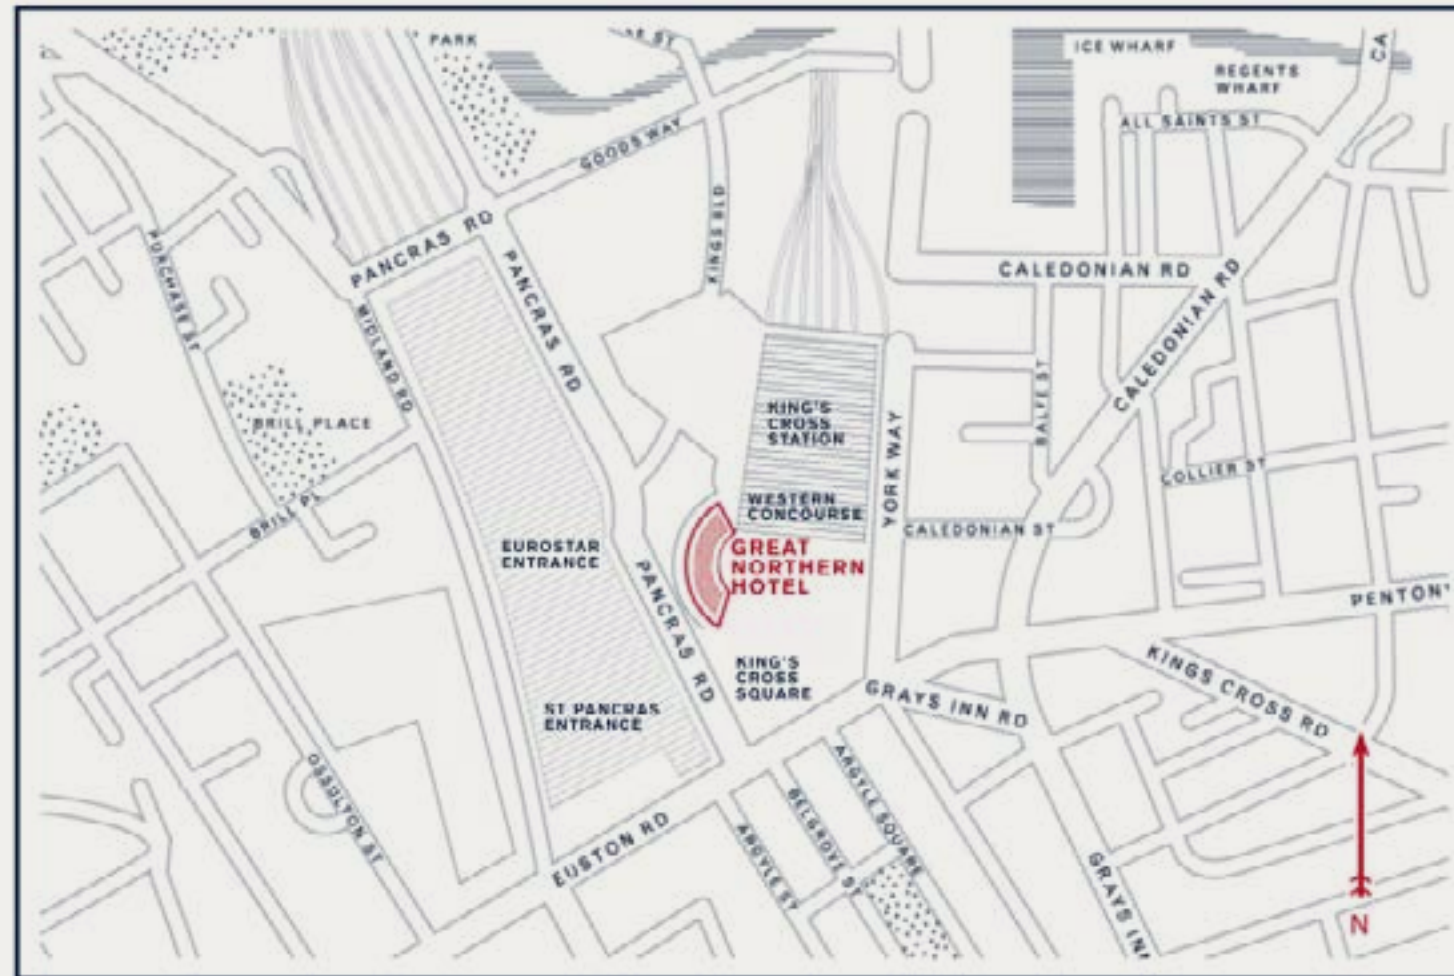

CONTACT

Please email to discuss full exclusive use of our restaurant, RAILS, and GNH Bar & Terrace.

For more information and enquiries, please contact our events team on +44 0 203 388 0800 or email events@gnhlondon.com