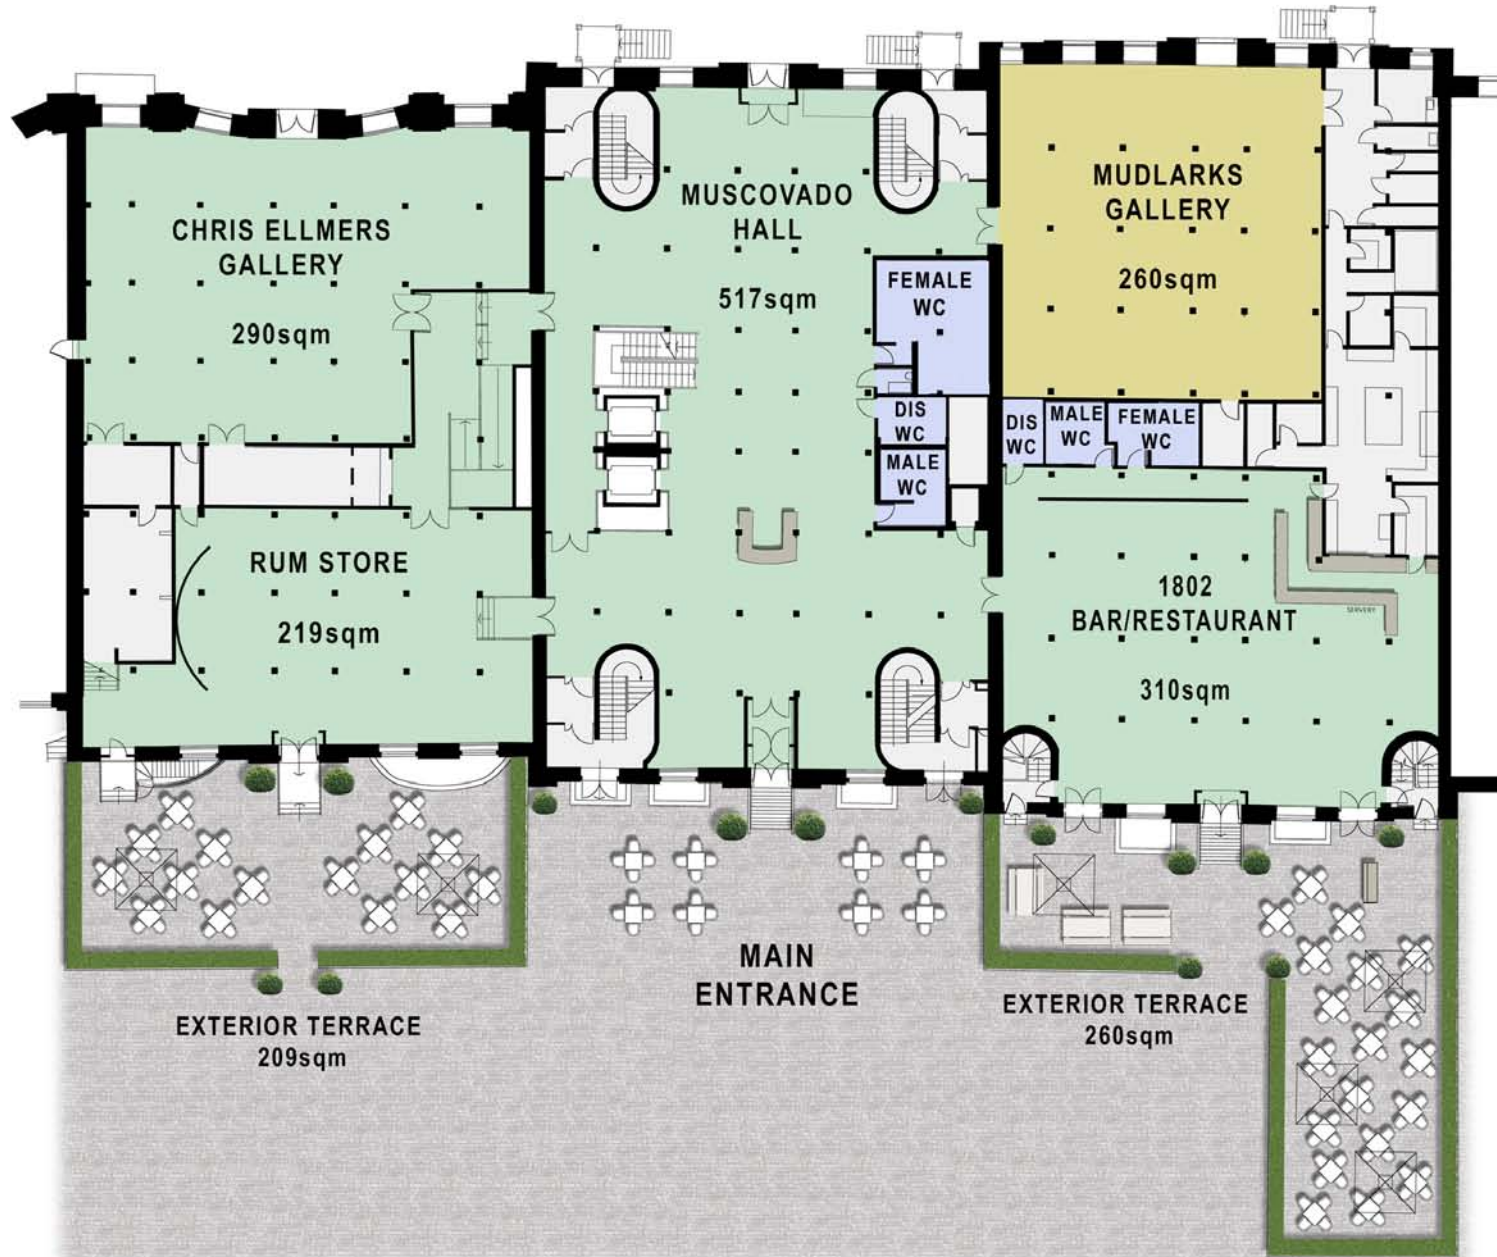

GROUND FLOOR PLAN

0m 1 2 3 4 5

- FUNCTION ROOMS
- PUBLIC AREAS AND EXHIBITION ROOMS
- STAFF ACCESS ONLY
- NO ACCESS

TOTAL AVAILABLE AREA 1336sqm