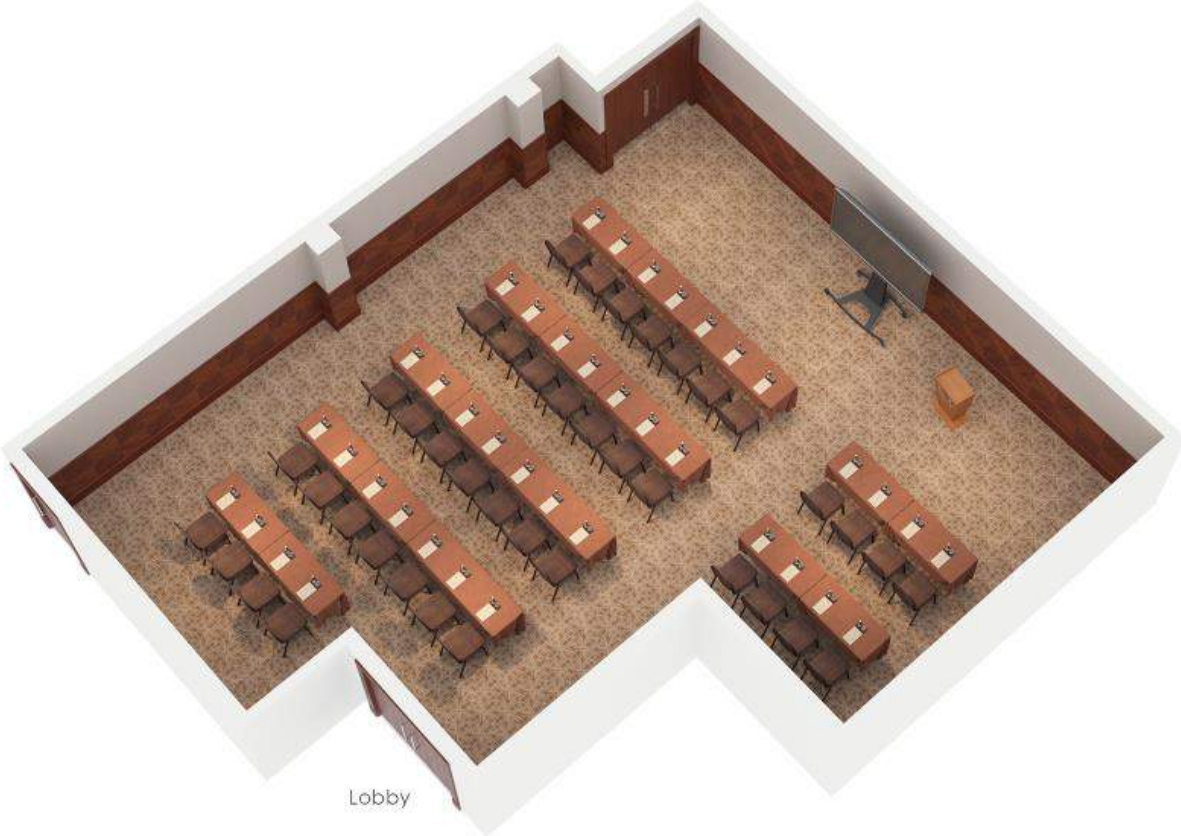

BALMORAL SUITE

30 Theatre | 24 Boardroom

HIGHGROVE SUITE

12 Board Room

CHELSEA SUITE

Board Room 12

PALACE SUITE

KENSINGTON SUITE

YORK SUITE

LANCASTER SUITE

PIANO KENSINGTON

WESTMINSTER SUITE

HIGHGROVE & BALMORAL SUITE

CHELSEA SUITE

EVENT SPACE CAPACITY CHART

SUITE	CABARET	THEATRE	CLASSROOM	USHAPE	BOARDROOM	DINNER	DINNER DANCE	COCKTAIL PARTY	SEATED BUFFET	STANDING BUFFET
PALACE SUITE	320	550	320	180	-	440	380	800	380	700
ST JAMES	128	250	140	80	60	220	180	350	180	300
BUCKINGHAM	128	250	140	80	60	220	180	350	180	300
KENSINGTON	80	160	70	35	50	140	96	150	120	150
VICTORIA	48	90	36	22	30	70	-	60	60	60
ALBERT	48	90	36	22	30	70	-	60	60	60
CHELSEA	-	20	-	10	12	-	-	15	-	-
WESTMINSTER	-	60	-	18	25	-	-	30	-	-
YORK	98	170	90	36	50	150	120	150	130	140
LANCASTER	56	100	50	34	40	80	50	80	70	80
PIANO KENSINGTON	-	-	-	-	-	-	-	250	120	150
BALMORAL	-	60	-	18	25	-	-	-	-	-
HIGHGROVE	-	20	-	-	12	-	-	-	-	-