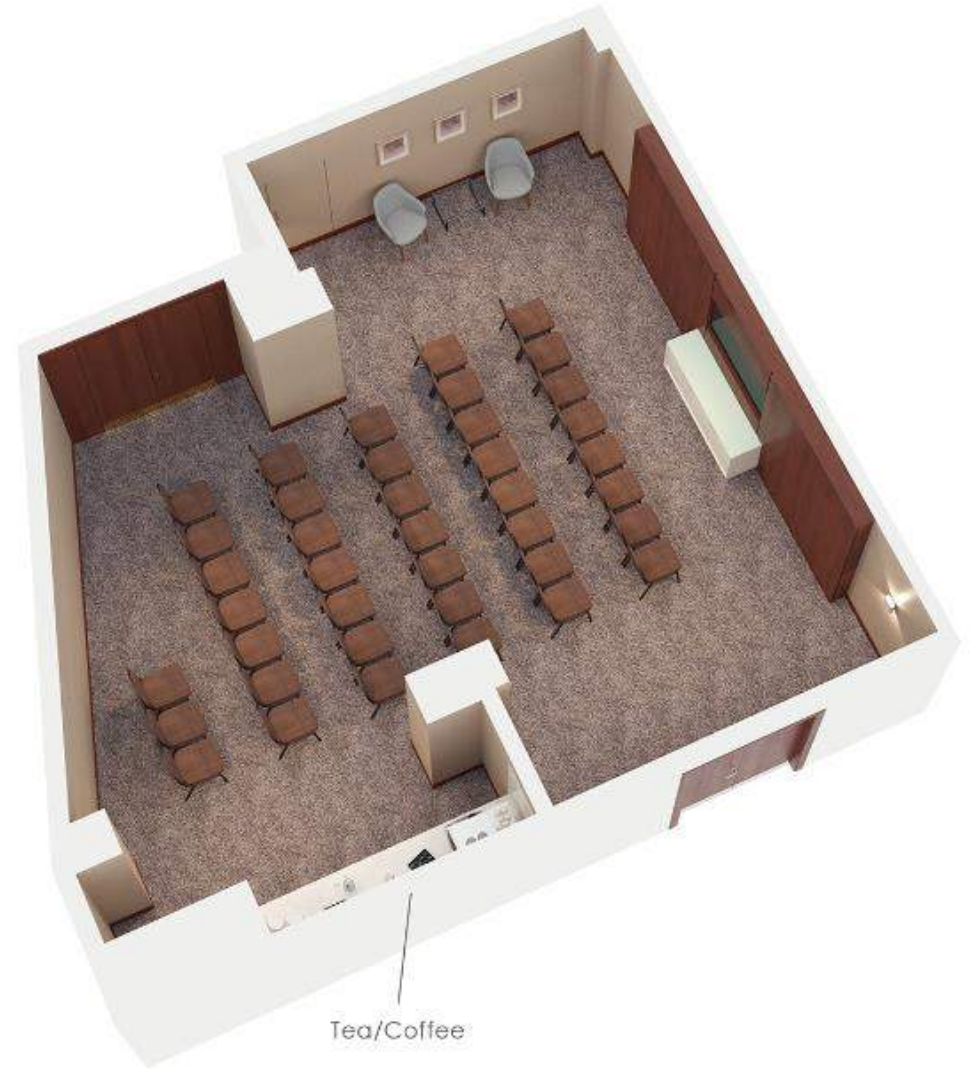

BALMORAL SUITE

30 Theatre | 24 Boardroom

HIGHGROVE SUITE

12 Board Room

CHELSEA SUITE

Board Room 12

PALACE SUITE

KENSINGTON SUITE

YORK SUITE

LANCASTER SUITE

PIANO KENSINGTON

WESTMINSTER SUITE

HIGHGROVE & BALMORAL SUITE

CHELSEA SUITE

EVENT SPACE CAPACITY CHART

SUITE	CABARET	THEATRE	CLASSROOM	USHAPE	BOARDROOM	DINNER	DINNER DANCE	COCKTAIL PARTY	SEATED BUFFET	STANDING BUFFET
PALACE SUITE	320	550	320	180	-	440	380	800	380	700
ST JAMES	128	250	140	80	60	220	180	350	180	300
BUCKINGHAM	128	250	140	80	60	220	180	350	180	300
KENSINGTON	80	160	70	35	50	140	96	150	120	150
VICTORIA	48	90	36	22	30	70	-	60	60	60
ALBERT	48	90	36	22	30	70	-	60	60	60
CHELSEA	-	20	-	10	12	-	-	15	-	-
WESTMINSTER	-	60	-	18	25	-	-	30	-	-
YORK	98	170	90	36	50	150	120	150	130	140
LANCASTER	56	100	50	34	40	80	50	80	70	80
PIANO KENSINGTON	-	-	-	-	-	-	-	250	120	150
BALMORAL	-	60	-	18	25	-	-	-	-	-
HIGHGROVE	-	20	-	-	12	-	-	-	-	-