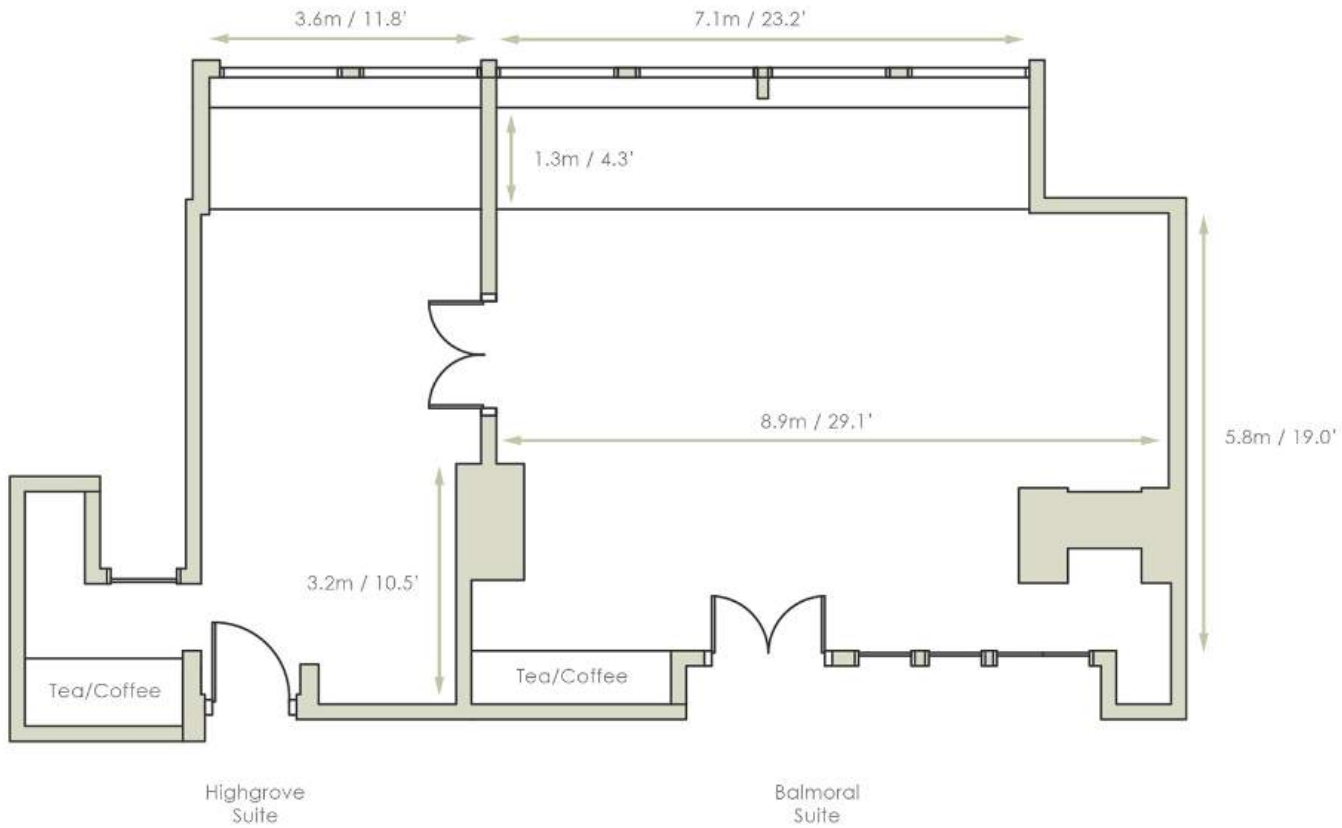

ROYAL GARDEN DELUXE

Room Size 24 square metres | 258 square feet

DELUXE STUDIO

Room Size 35 square metres | 376 square feet

PARK SUITE

Room Size 59 square metres | 635 square feet

MASTER SUITES

Room Size 100 - 140 square metres | 1076 - 1506 square feet

BALMORAL SUITE

30 Theatre | 24 Boardroom

HIGHGROVE SUITE

12 Board Room

CHELSEA SUITE

Board Room 12

PALACE SUITE

KENSINGTON SUITE

YORK SUITE

LANCASTER SUITE

PIANO KENSINGTON

WESTMINSTER SUITE

HIGHGROVE & BALMORAL SUITE

CHELSEA SUITE

EVENT SPACE CAPACITY CHART

SUITE	CABARET	THEATRE	CLASSROOM	USHAPE	BOARDROOM	DINNER	DINNER DANCE	COCKTAIL PARTY	SEATED BUFFET	STANDING BUFFET
PALACE SUITE	320	550	320	180	-	440	380	800	380	700
ST JAMES	128	250	140	80	60	220	180	350	180	300
BUCKINGHAM	128	250	140	80	60	220	180	350	180	300
KENSINGTON	80	160	70	35	50	140	96	150	120	150
VICTORIA	48	90	36	22	30	70	-	60	60	60
ALBERT	48	90	36	22	30	70	-	60	60	60
CHELSEA	-	20	-	10	12	-	-	15	-	-
WESTMINSTER	-	60	-	18	25	-	-	30	-	-
YORK	98	170	90	36	50	150	120	150	130	140
LANCASTER	56	100	50	34	40	80	50	80	70	80
PIANO KENSINGTON	-	-	-	-	-	-	-	250	120	150
BALMORAL	-	60	-	18	25	-	-	-	-	-
HIGHGROVE	-	20	-	-	12	-	-	-	-	-

Please be aware that the car park has a height restriction of 1.74 metres and is very narrow, with a minimum width of 300cm.

Thank you

HEATHROW

KENSINGTON

KENSINGTON PALACE
& GARDENS

HYDE PARK

KNIGHTSBRIDGE