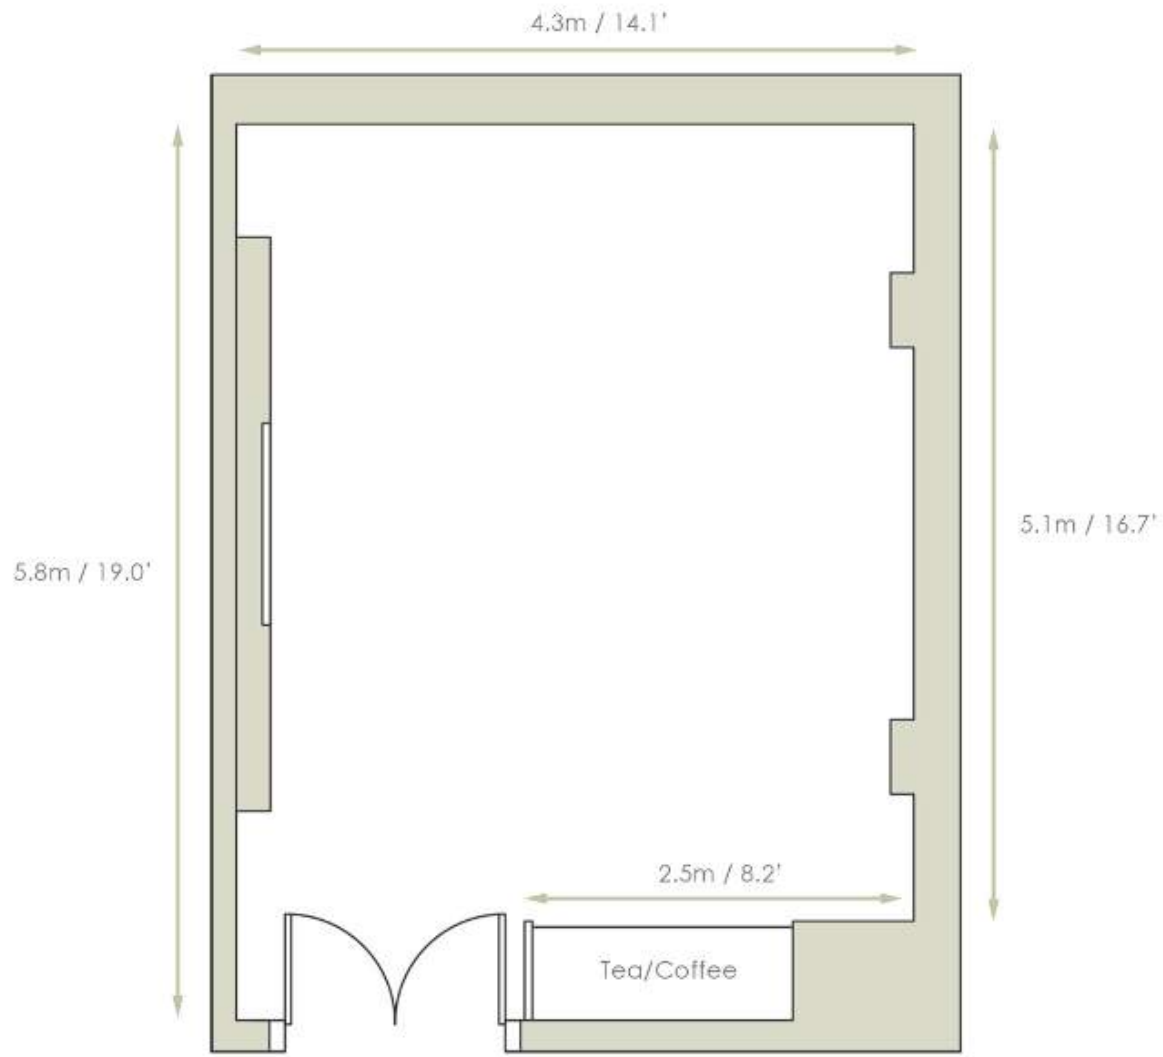

Bedrooms

CLASSIC DOUBLE

Room Size 21 square metres | 226 square feet

ROYAL CLASSIC DOUBLE

Room Size 21 square metres | 226 square feet

DELUXE DOUBLE

Room Size 27 square metres | 290 square feet

ROYAL DELUXE DOUBLE

ROYAL GARDEN DELUXE

Room Size 24 square metres | 258 square feet

DELUXE STUDIO

Room Size 35 square metres | 376 square feet

PARK SUITE

Room Size 59 square metres | 635 square feet

MASTER SUITES

Room Size 100 - 140 square metres | 1076 - 1506 square feet

BALMORAL SUITE

30 Theatre | 24 Boardroom

HIGHGROVE SUITE

12 Board Room

CHELSEA SUITE

Board Room 12

PALACE SUITE

KENSINGTON SUITE

YORK SUITE

LANCASTER SUITE

PIANO KENSINGTON

WESTMINSTER SUITE

HIGHGROVE & BALMORAL SUITE

CHELSEA SUITE

EVENT SPACE CAPACITY CHART

SUITE	CABARET	THEATRE	CLASSROOM	USHAPE	BOARDROOM	DINNER	DINNER DANCE	COCKTAIL PARTY	SEATED BUFFET	STANDING BUFFET
PALACE SUITE	320	550	320	180	-	440	380	800	380	700
ST JAMES	128	250	140	80	60	220	180	350	180	300
BUCKINGHAM	128	250	140	80	60	220	180	350	180	300
KENSINGTON	80	160	70	35	50	140	96	150	120	150
VICTORIA	48	90	36	22	30	70	-	60	60	60
ALBERT	48	90	36	22	30	70	-	60	60	60
CHELSEA	-	20	-	10	12	-	-	15	-	-
WESTMINSTER	-	60	-	18	25	-	-	30	-	-
YORK	98	170	90	36	50	150	120	150	130	140
LANCASTER	56	100	50	34	40	80	50	80	70	80
PIANO KENSINGTON	-	-	-	-	-	-	-	250	120	150
BALMORAL	-	60	-	18	25	-	-	-	-	-
HIGHGROVE	-	20	-	-	12	-	-	-	-	-