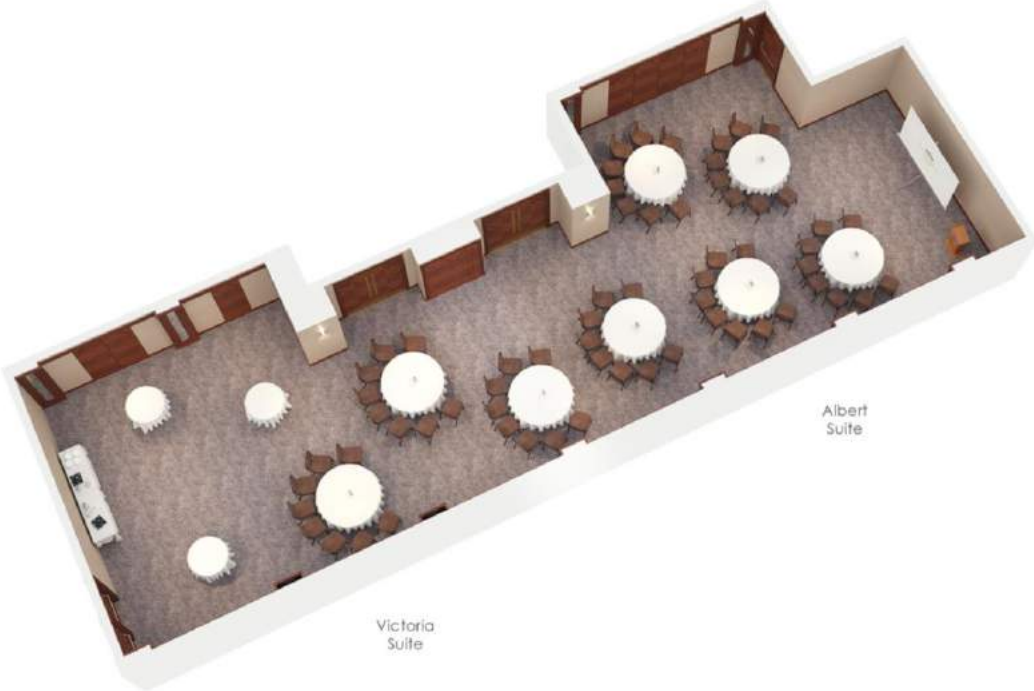

BALMORAL SUITE

30 Theatre | 24 Boardroom

HIGHGROVE SUITE

12 Board Room

CHELSEA SUITE

Board Room 12

PALACE SUITE

KENSINGTON SUITE

YORK SUITE

LANCASTER SUITE

PIANO KENSINGTON

WESTMINSTER SUITE

HIGHGROVE & BALMORAL SUITE

CHELSEA SUITE

EVENT SPACE CAPACITY CHART

SUITE	CABARET	THEATRE	CLASSROOM	USHAPE	BOARDROOM	DINNER	DINNER DANCE	COCKTAIL PARTY	SEATED BUFFET	STANDING BUFFET
PALACE SUITE	320	550	320	180	-	440	380	800	380	700
ST JAMES	128	250	140	80	60	220	180	350	180	300
BUCKINGHAM	128	250	140	80	60	220	180	350	180	300
KENSINGTON	80	160	70	35	50	140	96	150	120	150
VICTORIA	48	90	36	22	30	70	-	60	60	60
ALBERT	48	90	36	22	30	70	-	60	60	60
CHELSEA	-	20	-	10	12	-	-	15	-	-
WESTMINSTER	-	60	-	18	25	-	-	30	-	-
YORK	98	170	90	36	50	150	120	150	130	140
LANCASTER	56	100	50	34	40	80	50	80	70	80
PIANO KENSINGTON	-	-	-	-	-	-	-	250	120	150
BALMORAL	-	60	-	18	25	-	-	-	-	-
HIGHGROVE	-	20	-	-	12	-	-	-	-	-