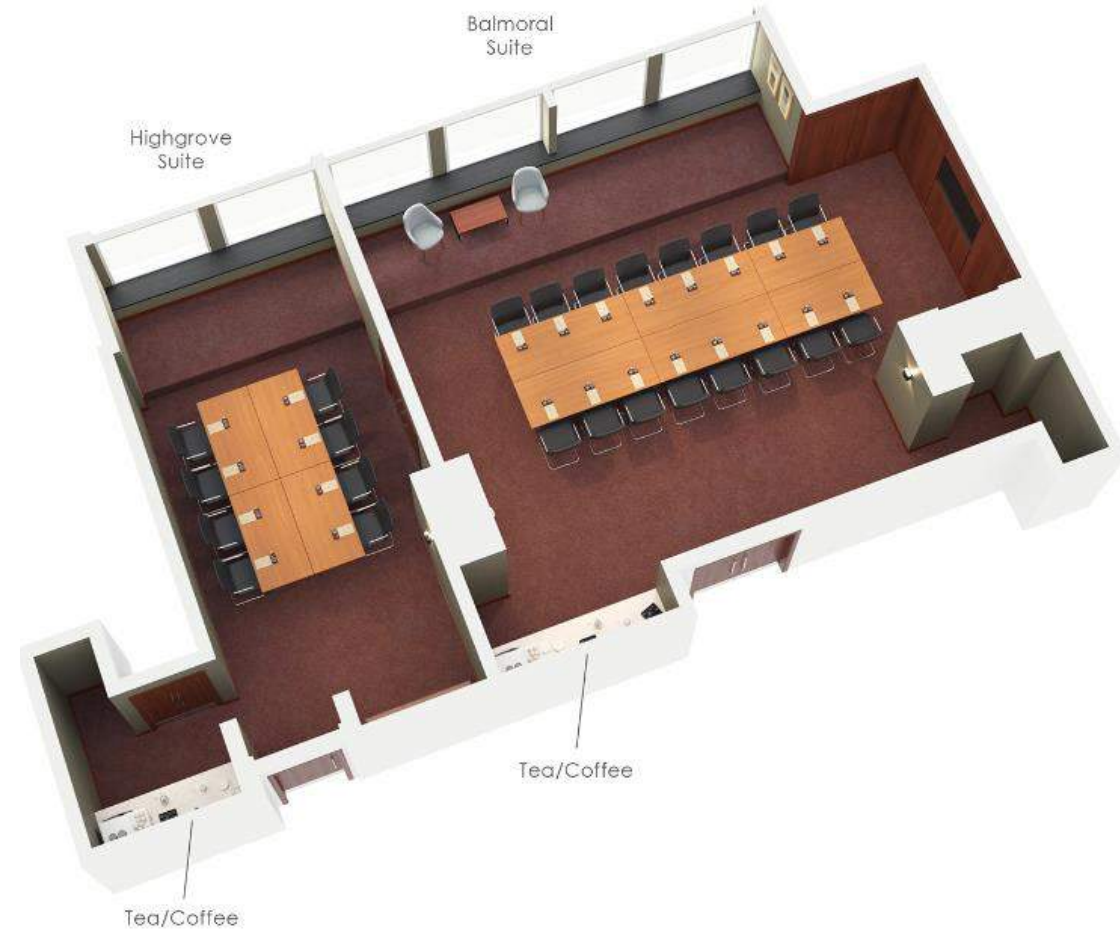

BALMORAL SUITE

30 Theatre | 24 Boardroom

HIGHGROVE SUITE

12 Board Room

CHELSEA SUITE

Board Room 12

PALACE SUITE

KENSINGTON SUITE

YORK SUITE

LANCASTER SUITE

PIANO KENSINGTON

WESTMINSTER SUITE

HIGHGROVE & BALMORAL SUITE

CHELSEA SUITE

EVENT SPACE CAPACITY CHART

SUITE	CABARET	THEATRE	CLASSROOM	USHAPE	BOARDROOM	DINNER	DINNER DANCE	COCKTAIL PARTY	SEATED BUFFET	STANDING BUFFET
PALACE SUITE	320	550	320	180	-	440	380	800	380	700
ST JAMES	128	250	140	80	60	220	180	350	180	300
BUCKINGHAM	128	250	140	80	60	220	180	350	180	300
KENSINGTON	80	160	70	35	50	140	96	150	120	150
VICTORIA	48	90	36	22	30	70	-	60	60	60
ALBERT	48	90	36	22	30	70	-	60	60	60
CHELSEA	-	20	-	10	12	-	-	15	-	-
WESTMINSTER	-	60	-	18	25	-	-	30	-	-
YORK	98	170	90	36	50	150	120	150	130	140
LANCASTER	56	100	50	34	40	80	50	80	70	80
PIANO KENSINGTON	-	-	-	-	-	-	-	250	120	150
BALMORAL	-	60	-	18	25	-	-	-	-	-
HIGHGROVE	-	20	-	-	12	-	-	-	-	-