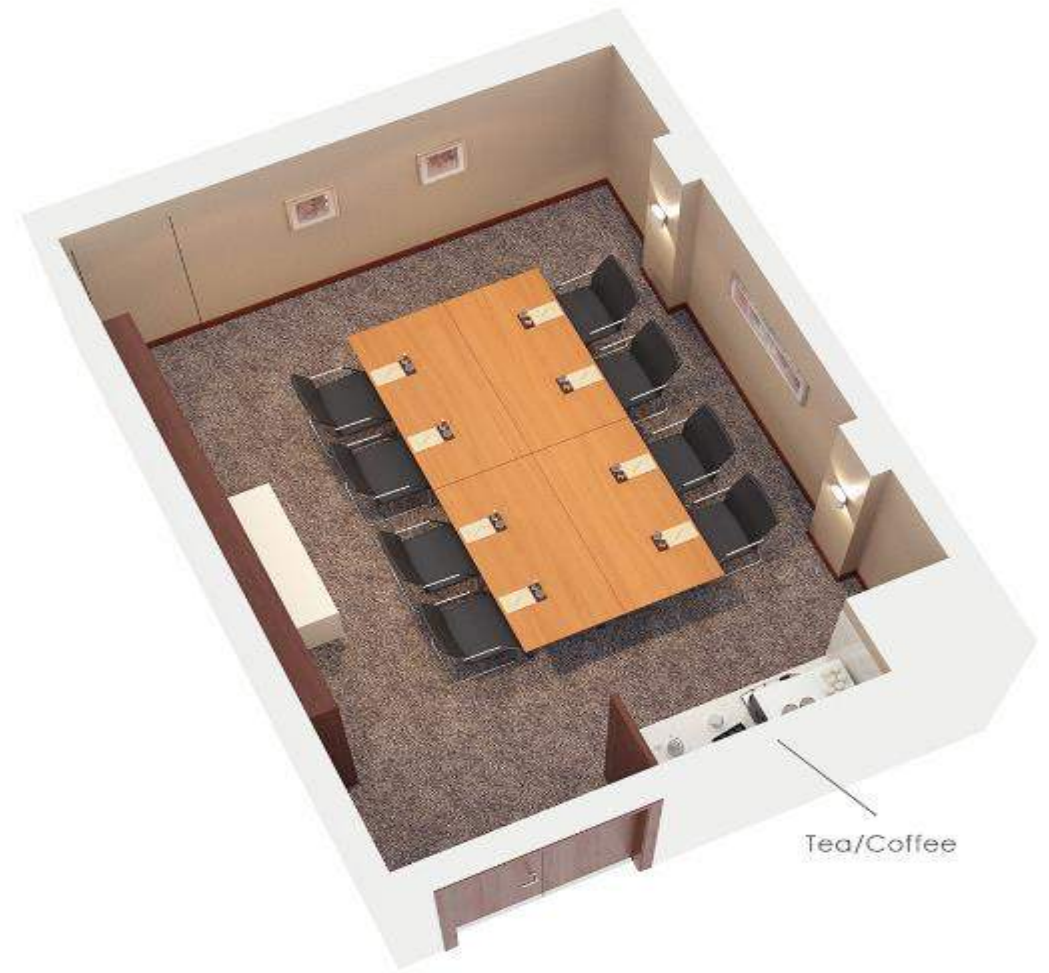

BALMORAL SUITE

30 Theatre | 24 Boardroom

HIGHGROVE SUITE

12 Board Room

CHELSEA SUITE

Board Room 12

PALACE SUITE

KENSINGTON SUITE

YORK SUITE

LANCASTER SUITE

PIANO KENSINGTON

WESTMINSTER SUITE

HIGHGROVE & BALMORAL SUITE

CHELSEA SUITE

EVENT SPACE CAPACITY CHART

SUITE	CABARET	THEATRE	CLASSROOM	USHAPE	BOARDROOM	DINNER	DINNER DANCE	COCKTAIL PARTY	SEATED BUFFET	STANDING BUFFET
PALACE SUITE	320	550	320	180	-	440	380	800	380	700
ST JAMES	128	250	140	80	60	220	180	350	180	300
BUCKINGHAM	128	250	140	80	60	220	180	350	180	300
KENSINGTON	80	160	70	35	50	140	96	150	120	150
VICTORIA	48	90	36	22	30	70	-	60	60	60
ALBERT	48	90	36	22	30	70	-	60	60	60
CHELSEA	-	20	-	10	12	-	-	15	-	-
WESTMINSTER	-	60	-	18	25	-	-	30	-	-
YORK	98	170	90	36	50	150	120	150	130	140
LANCASTER	56	100	50	34	40	80	50	80	70	80
PIANO KENSINGTON	-	-	-	-	-	-	-	250	120	150
BALMORAL	-	60	-	18	25	-	-	-	-	-
HIGHGROVE	-	20	-	-	12	-	-	-	-	-