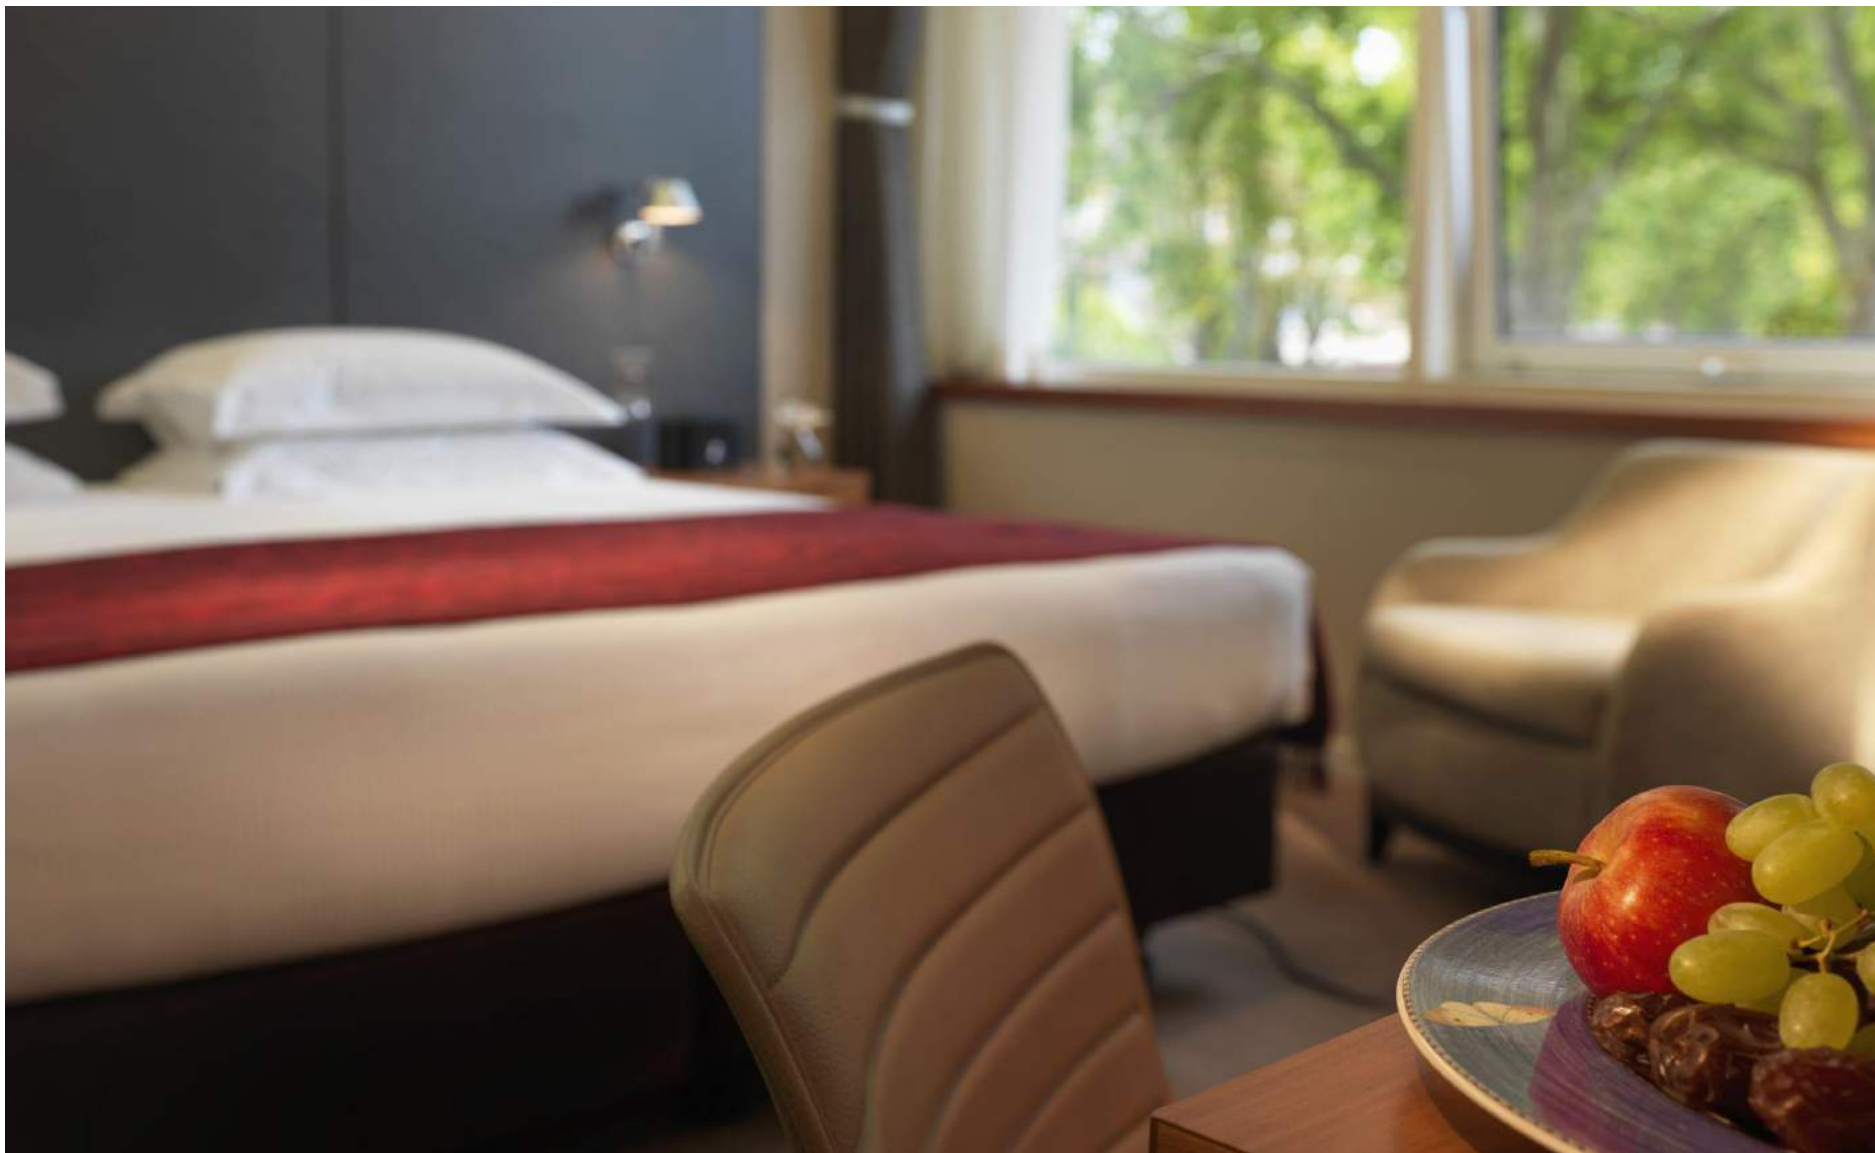

ROYAL DELUXE DOUBLE

Room Size 27 square metres | 290 square feet