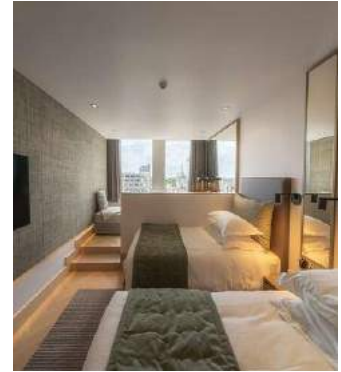

The hotel closed in 2020, and reopened in 2022 with a refurbishment of the rooms and the new restaurant, Origin Kensington