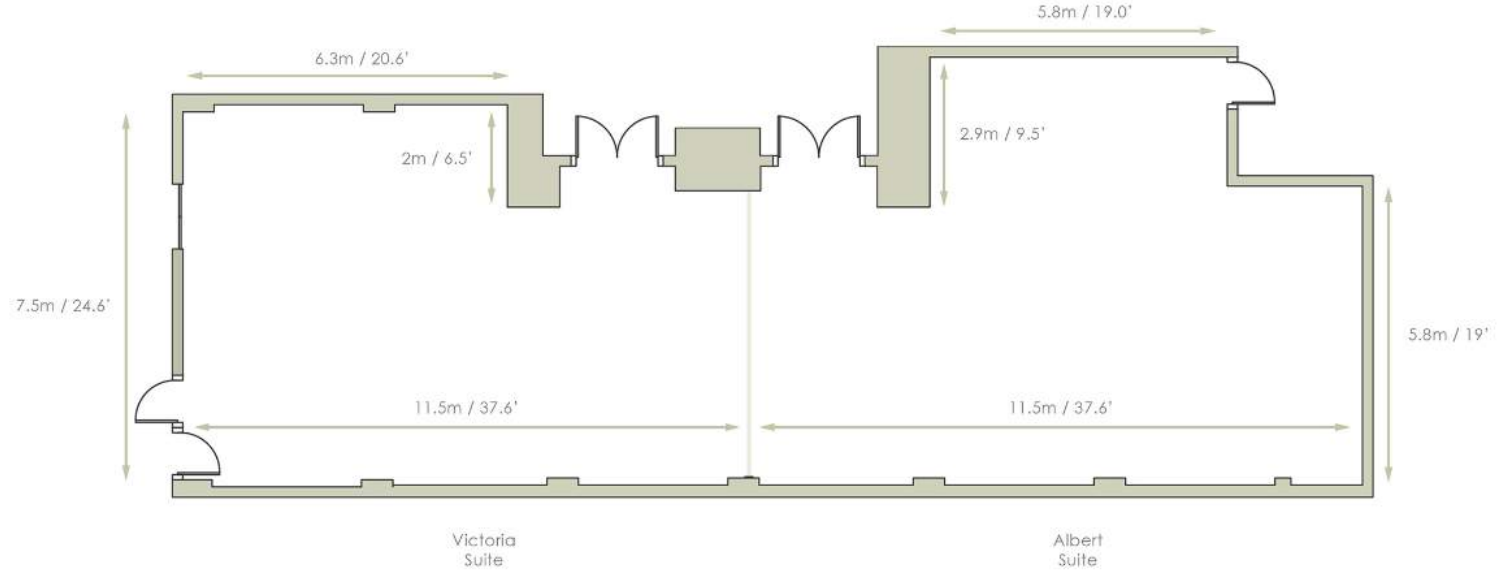

Bedrooms

CLASSIC DOUBLE

Room Size 21 square metres | 226 square feet

ROYAL CLASSIC DOUBLE

Room Size 21 square metres | 226 square feet

DELUXE DOUBLE

Room Size 27 square metres | 290 square feet

ROYAL DELUXE DOUBLE

ROYAL GARDEN DELUXE

Room Size 24 square metres | 258 square feet

DELUXE STUDIO

Room Size 35 square metres | 376 square feet

PARK SUITE

Room Size 59 square metres | 635 square feet

MASTER SUITES

Room Size 100 - 140 square metres | 1076 - 1506 square feet

BALMORAL SUITE

30 Theatre | 24 Boardroom

HIGHGROVE SUITE

12 Board Room

CHELSEA SUITE

Board Room 12

PALACE SUITE

KENSINGTON SUITE

YORK SUITE

LANCASTER SUITE

PIANO KENSINGTON

WESTMINSTER SUITE

HIGHGROVE & BALMORAL SUITE

CHELSEA SUITE

EVENT SPACE CAPACITY CHART

SUITE	CABARET	THEATRE	CLASSROOM	USHAPE	BOARDROOM	DINNER	DINNER DANCE	COCKTAIL PARTY	SEATED BUFFET	STANDING BUFFET
PALACE SUITE	320	550	320	180	-	440	380	800	380	700
ST JAMES	128	250	140	80	60	220	180	350	180	300
BUCKINGHAM	128	250	140	80	60	220	180	350	180	300
KENSINGTON	80	160	70	35	50	140	96	150	120	150
VICTORIA	48	90	36	22	30	70	-	60	60	60
ALBERT	48	90	36	22	30	70	-	60	60	60
CHELSEA	-	20	-	10	12	-	-	15	-	-
WESTMINSTER	-	60	-	18	25	-	-	30	-	-
YORK	98	170	90	36	50	150	120	150	130	140
LANCASTER	56	100	50	34	40	80	50	80	70	80
PIANO KENSINGTON	-	-	-	-	-	-	-	250	120	150
BALMORAL	-	60	-	18	25	-	-	-	-	-
HIGHGROVE	-	20	-	-	12	-	-	-	-	-