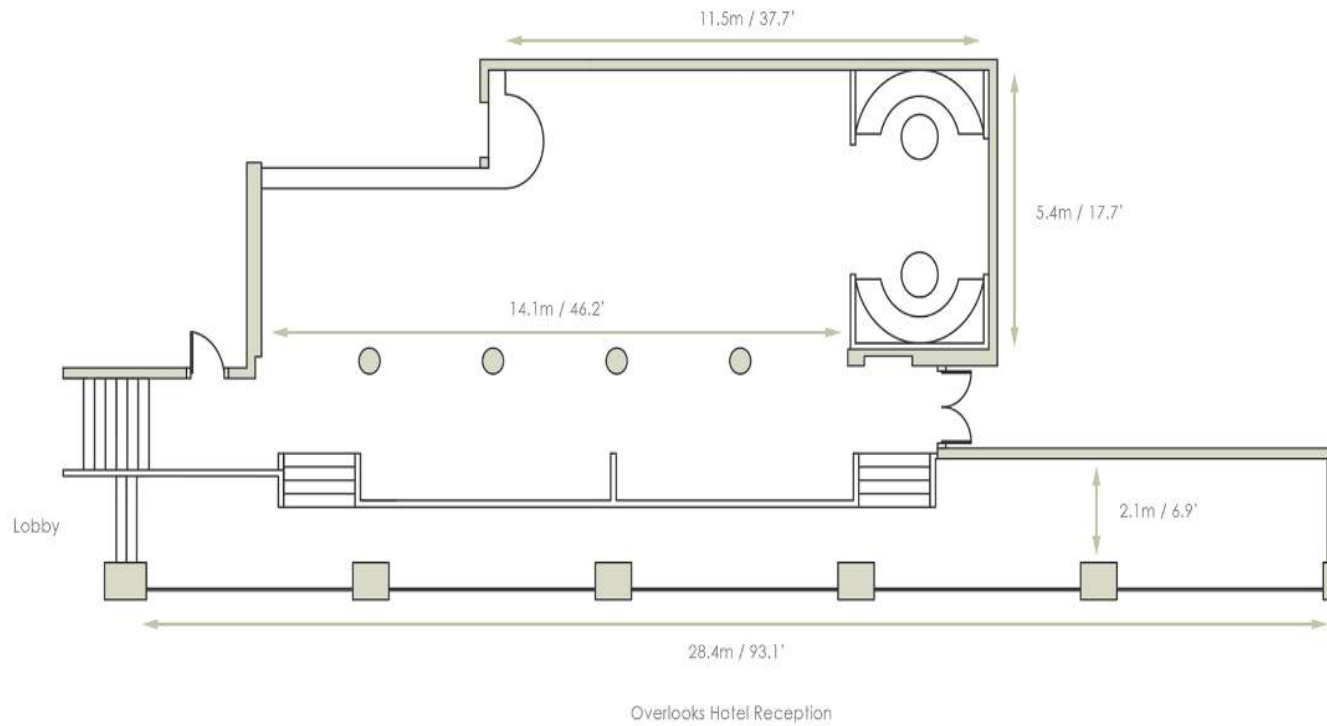

BALMORAL SUITE

30 Theatre | 24 Boardroom

HIGHGROVE SUITE

12 Board Room

CHELSEA SUITE

Board Room 12

PALACE SUITE

KENSINGTON SUITE

YORK SUITE

LANCASTER SUITE

PIANO KENSINGTON

WESTMINSTER SUITE

HIGHGROVE & BALMORAL SUITE

CHELSEA SUITE

EVENT SPACE CAPACITY CHART

SUITE	CABARET	THEATRE	CLASSROOM	USHAPE	BOARDROOM	DINNER	DINNER DANCE	COCKTAIL PARTY	SEATED BUFFET	STANDING BUFFET
PALACE SUITE	320	550	320	180	-	440	380	800	380	700
ST JAMES	128	250	140	80	60	220	180	350	180	300
BUCKINGHAM	128	250	140	80	60	220	180	350	180	300
KENSINGTON	80	160	70	35	50	140	96	150	120	150
VICTORIA	48	90	36	22	30	70	-	60	60	60
ALBERT	48	90	36	22	30	70	-	60	60	60
CHELSEA	-	20	-	10	12	-	-	15	-	-
WESTMINSTER	-	60	-	18	25	-	-	30	-	-
YORK	98	170	90	36	50	150	120	150	130	140
LANCASTER	56	100	50	34	40	80	50	80	70	80
PIANO KENSINGTON	-	-	-	-	-	-	-	250	120	150
BALMORAL	-	60	-	18	25	-	-	-	-	-
HIGHGROVE	-	20	-	-	12	-	-	-	-	-