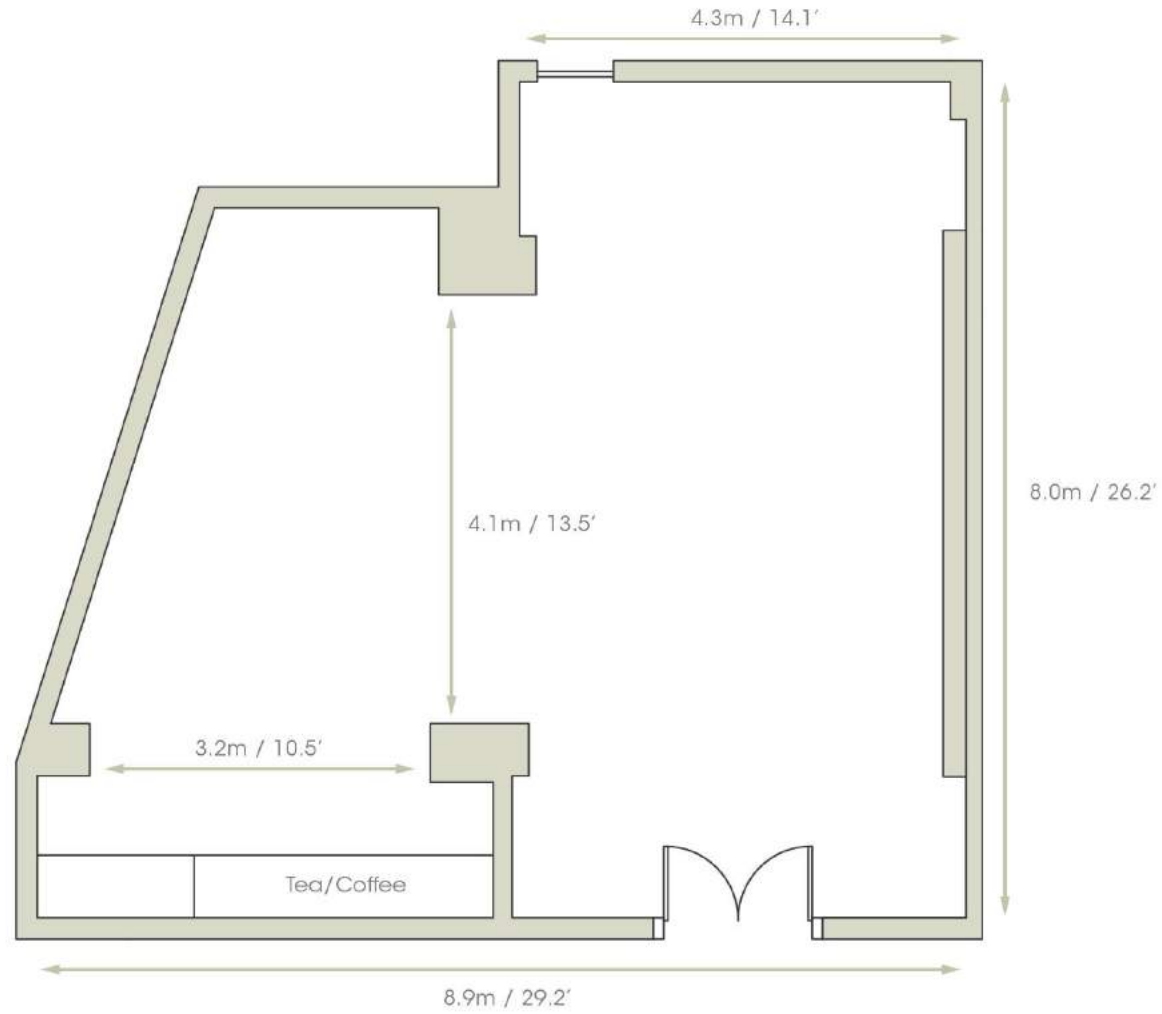

Bedrooms

CLASSIC DOUBLE

Room Size 21 square metres | 226 square feet

ROYAL CLASSIC DOUBLE

Room Size 21 square metres | 226 square feet

DELUXE DOUBLE

Room Size 27 square metres | 290 square feet

ROYAL DELUXE DOUBLE

ROYAL GARDEN DELUXE

Room Size 24 square metres | 258 square feet

DELUXE STUDIO

Room Size 35 square metres | 376 square feet

PARK SUITE

Room Size 59 square metres | 635 square feet

MASTER SUITES

Room Size 100 - 140 square metres | 1076 - 1506 square feet

BALMORAL SUITE

30 Theatre | 24 Boardroom

HIGHGROVE SUITE

12 Board Room

CHELSEA SUITE

Board Room 12

PALACE SUITE

KENSINGTON SUITE

YORK SUITE

LANCASTER SUITE

PIANO KENSINGTON

WESTMINSTER SUITE

HIGHGROVE & BALMORAL SUITE

CHELSEA SUITE

EVENT SPACE CAPACITY CHART

SUITE	CABARET	THEATRE	CLASSROOM	USHAPE	BOARDROOM	DINNER	DINNER DANCE	COCKTAIL PARTY	SEATED BUFFET	STANDING BUFFET
PALACE SUITE	320	550	320	180	-	440	380	800	380	700
ST JAMES	128	250	140	80	60	220	180	350	180	300
BUCKINGHAM	128	250	140	80	60	220	180	350	180	300
KENSINGTON	80	160	70	35	50	140	96	150	120	150
VICTORIA	48	90	36	22	30	70	-	60	60	60
ALBERT	48	90	36	22	30	70	-	60	60	60
CHELSEA	-	20	-	10	12	-	-	15	-	-
WESTMINSTER	-	60	-	18	25	-	-	30	-	-
YORK	98	170	90	36	50	150	120	150	130	140
LANCASTER	56	100	50	34	40	80	50	80	70	80
PIANO KENSINGTON	-	-	-	-	-	-	-	250	120	150
BALMORAL	-	60	-	18	25	-	-	-	-	-
HIGHGROVE	-	20	-	-	12	-	-	-	-	-