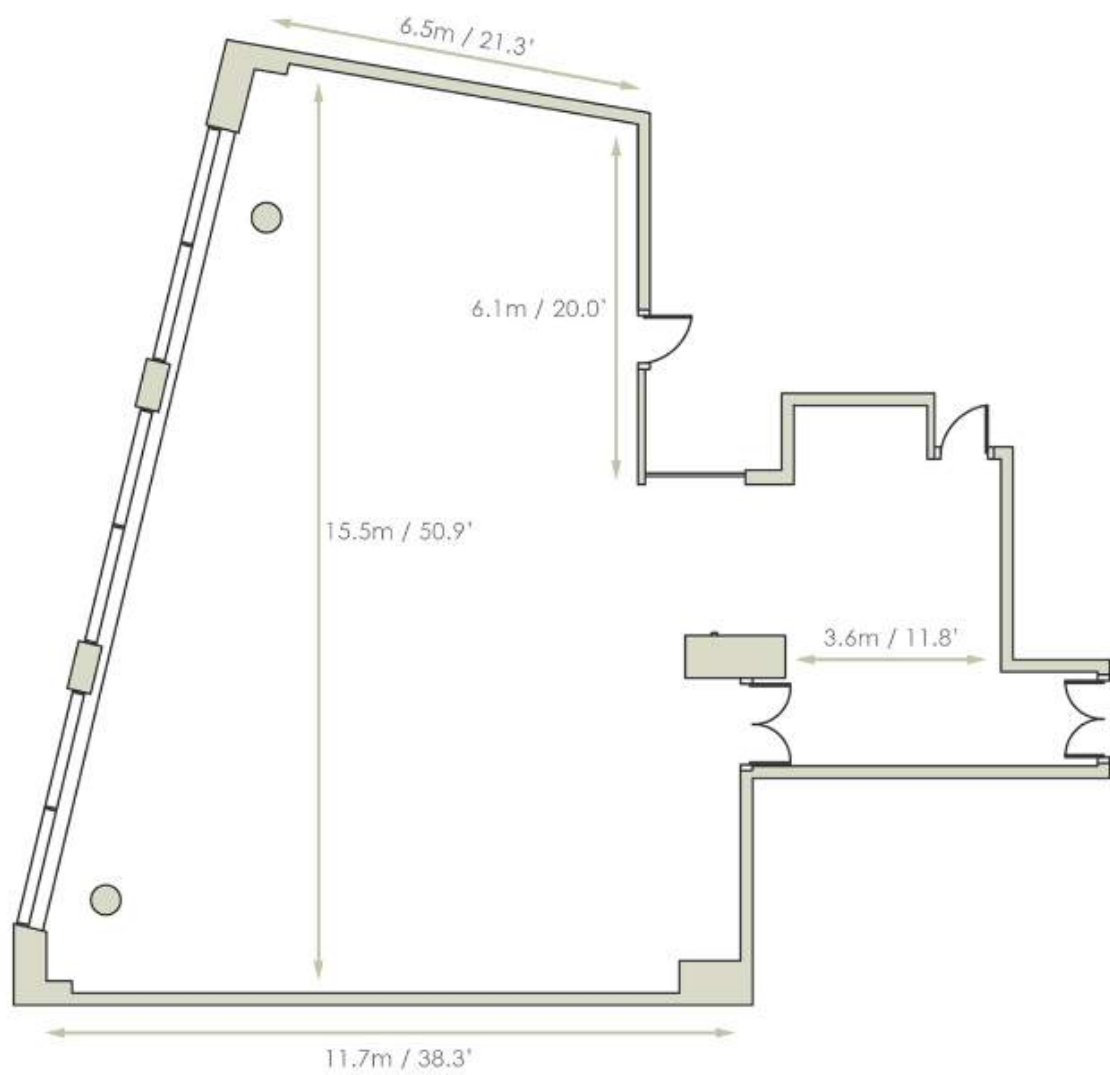

Bedrooms

CLASSIC DOUBLE

Room Size 21 square metres | 226 square feet

ROYAL CLASSIC DOUBLE

Room Size 21 square metres | 226 square feet

DELUXE DOUBLE

Room Size 27 square metres | 290 square feet

ROYAL DELUXE DOUBLE

ROYAL GARDEN DELUXE

Room Size 24 square metres | 258 square feet

DELUXE STUDIO

Room Size 35 square metres | 376 square feet

PARK SUITE

Room Size 59 square metres | 635 square feet

MASTER SUITES

Room Size 100 - 140 square metres | 1076 - 1506 square feet

BALMORAL SUITE

30 Theatre | 24 Boardroom

HIGHGROVE SUITE

12 Board Room

CHELSEA SUITE

Board Room 12

PALACE SUITE

KENSINGTON SUITE

YORK SUITE

LANCASTER SUITE

PIANO KENSINGTON

WESTMINSTER SUITE

HIGHGROVE & BALMORAL SUITE

CHELSEA SUITE

EVENT SPACE CAPACITY CHART

SUITE	CABARET	THEATRE	CLASSROOM	USHAPE	BOARDROOM	DINNER	DINNER DANCE	COCKTAIL PARTY	SEATED BUFFET	STANDING BUFFET
PALACE SUITE	320	550	320	180	-	440	380	800	380	700
ST JAMES	128	250	140	80	60	220	180	350	180	300
BUCKINGHAM	128	250	140	80	60	220	180	350	180	300
KENSINGTON	80	160	70	35	50	140	96	150	120	150
VICTORIA	48	90	36	22	30	70	-	60	60	60
ALBERT	48	90	36	22	30	70	-	60	60	60
CHELSEA	-	20	-	10	12	-	-	15	-	-
WESTMINSTER	-	60	-	18	25	-	-	30	-	-
YORK	98	170	90	36	50	150	120	150	130	140
LANCASTER	56	100	50	34	40	80	50	80	70	80
PIANO KENSINGTON	-	-	-	-	-	-	-	250	120	150
BALMORAL	-	60	-	18	25	-	-	-	-	-
HIGHGROVE	-	20	-	-	12	-	-	-	-	-