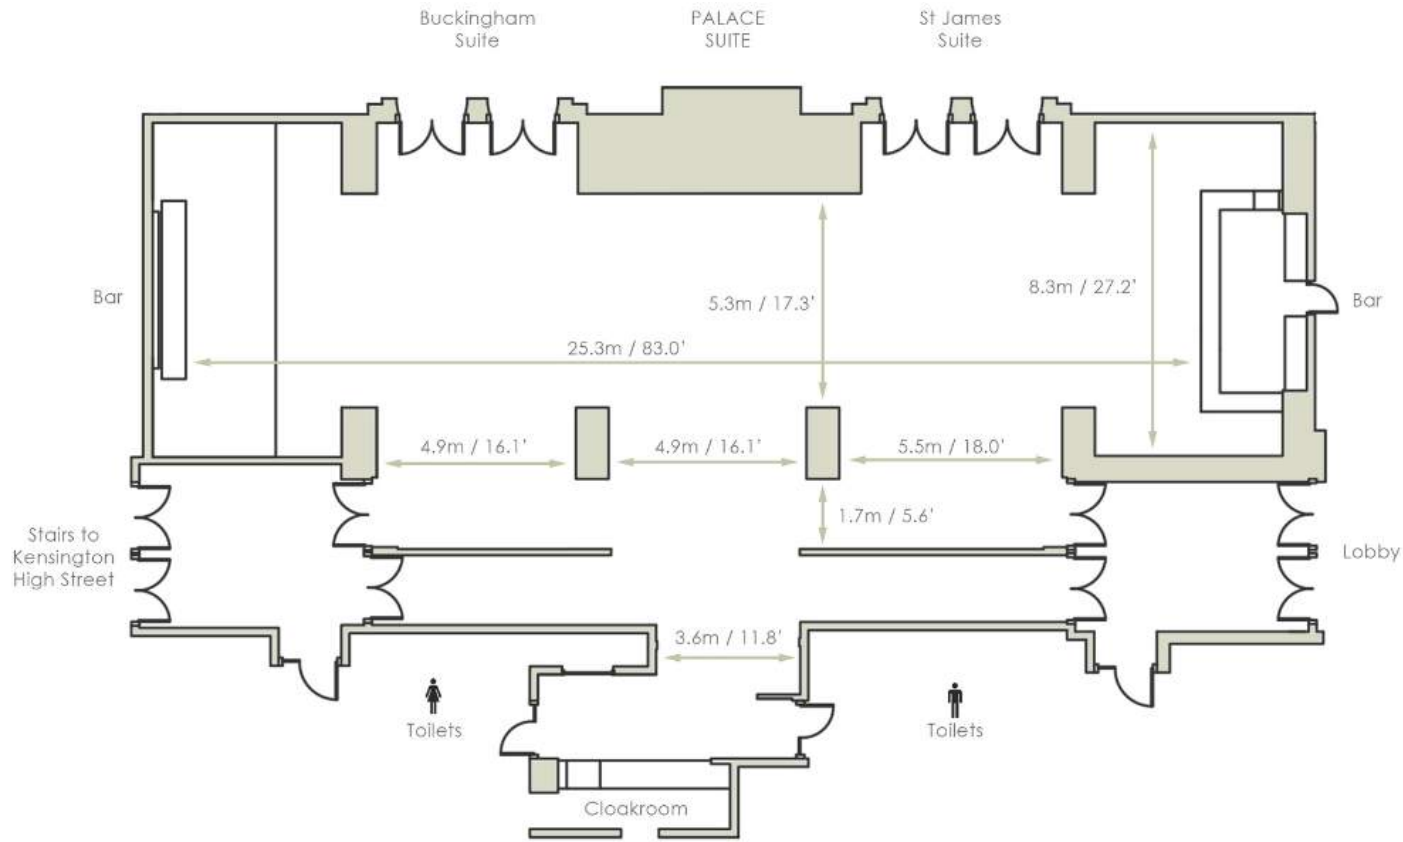

ROYAL GARDEN DELUXE

Room Size 24 square metres | 258 square feet

DELUXE STUDIO

Room Size 35 square metres | 376 square feet

PARK SUITE

Room Size 59 square metres | 635 square feet

MASTER SUITES

Room Size 100 - 140 square metres | 1076 - 1506 square feet

120 Lunch/Dinner | 140 Theatre | 64 Cabaret

KENSINGTON SUITE

YORK SUITE

110 Lunch/Dinner | 150 Theatre | 72 Cabaret

LANCASTER SUITE

100 Theatre | 48 Cabaret

WESTMINSTER SUITE

40 Theatre | 24 Boardroom

BALMORAL SUITE

30 Theatre | 24 Boardroom

HIGHGROVE SUITE

12 Board Room

CHELSEA SUITE

Board Room 12

PALACE SUITE

KENSINGTON SUITE

YORK SUITE

LANCASTER SUITE

PIANO KENSINGTON

WESTMINSTER SUITE

HIGHGROVE & BALMORAL SUITE

CHELSEA SUITE

EVENT SPACE CAPACITY CHART

SUITE	CABARET	THEATRE	CLASSROOM	USHAPE	BOARDROOM	DINNER	DINNER DANCE	COCKTAIL PARTY	SEATED BUFFET	STANDING BUFFET
PALACE SUITE	320	550	320	180	-	440	380	800	380	700
ST JAMES	128	250	140	80	60	220	180	350	180	300
BUCKINGHAM	128	250	140	80	60	220	180	350	180	300
KENSINGTON	80	160	70	35	50	140	96	150	120	150
VICTORIA	48	90	36	22	30	70	-	60	60	60
ALBERT	48	90	36	22	30	70	-	60	60	60
CHELSEA	-	20	-	10	12	-	-	15	-	-
WESTMINSTER	-	60	-	18	25	-	-	30	-	-
YORK	98	170	90	36	50	150	120	150	130	140
LANCASTER	56	100	50	34	40	80	50	80	70	80
PIANO KENSINGTON	-	-	-	-	-	-	-	250	120	150
BALMORAL	-	60	-	18	25	-	-	-	-	-
HIGHGROVE	-	20	-	-	12	-	-	-	-	-