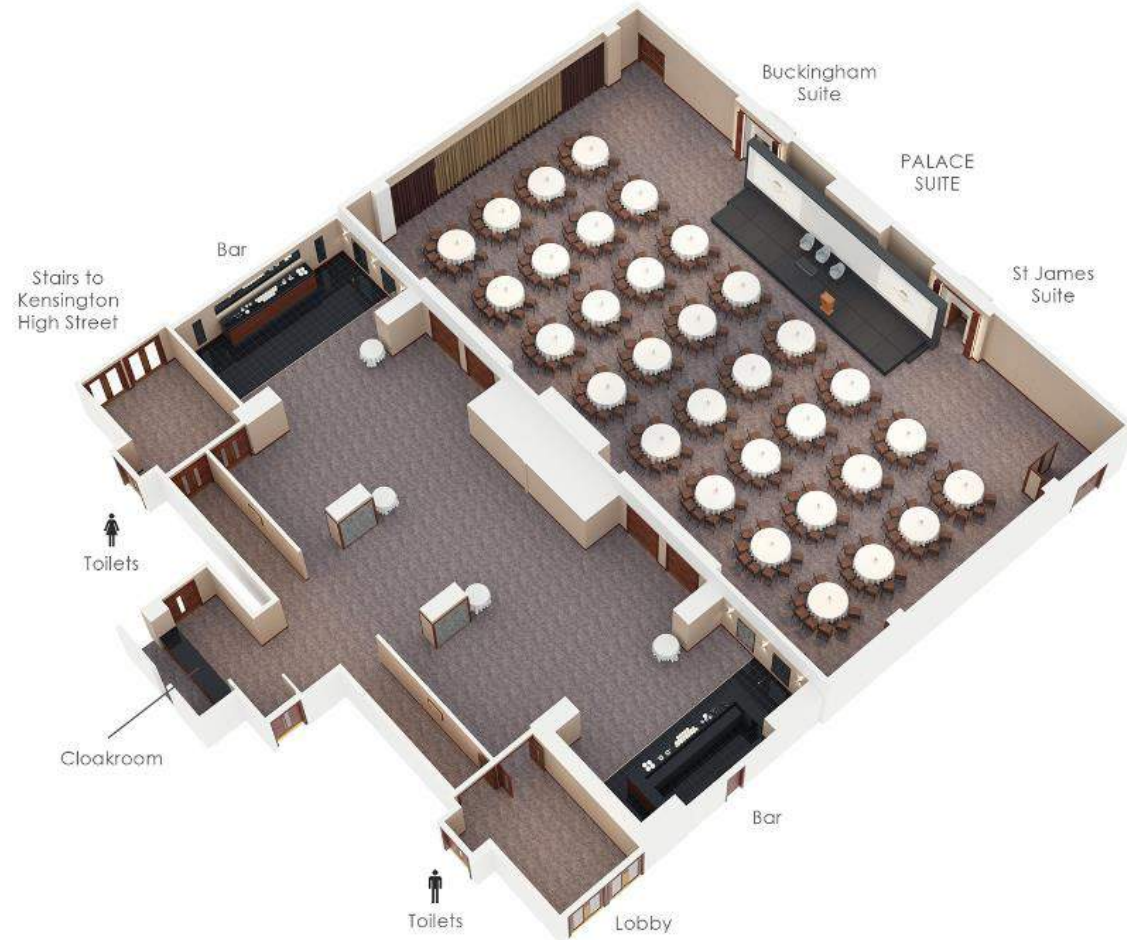

120 Lunch/Dinner | 140 Theatre | 64 Cabaret

KENSINGTON SUITE

YORK SUITE

110 Lunch/Dinner | 150 Theatre | 72 Cabaret

LANCASTER SUITE

100 Theatre | 48 Cabaret

WESTMINSTER SUITE

40 Theatre | 24 Boardroom

BALMORAL SUITE

30 Theatre | 24 Boardroom

HIGHGROVE SUITE

12 Board Room

CHELSEA SUITE

Board Room 12

PALACE SUITE

KENSINGTON SUITE

YORK SUITE

LANCASTER SUITE

PIANO KENSINGTON

WESTMINSTER SUITE

HIGHGROVE & BALMORAL SUITE

CHELSEA SUITE

EVENT SPACE CAPACITY CHART

SUITE	CABARET	THEATRE	CLASSROOM	USHAPE	BOARDROOM	DINNER	DINNER DANCE	COCKTAIL PARTY	SEATED BUFFET	STANDING BUFFET
PALACE SUITE	320	550	320	180	-	440	380	800	380	700
ST JAMES	128	250	140	80	60	220	180	350	180	300
BUCKINGHAM	128	250	140	80	60	220	180	350	180	300
KENSINGTON	80	160	70	35	50	140	96	150	120	150
VICTORIA	48	90	36	22	30	70	-	60	60	60
ALBERT	48	90	36	22	30	70	-	60	60	60
CHELSEA	-	20	-	10	12	-	-	15	-	-
WESTMINSTER	-	60	-	18	25	-	-	30	-	-
YORK	98	170	90	36	50	150	120	150	130	140
LANCASTER	56	100	50	34	40	80	50	80	70	80
PIANO KENSINGTON	-	-	-	-	-	-	-	250	120	150
BALMORAL	-	60	-	18	25	-	-	-	-	-
HIGHGROVE	-	20	-	-	12	-	-	-	-	-