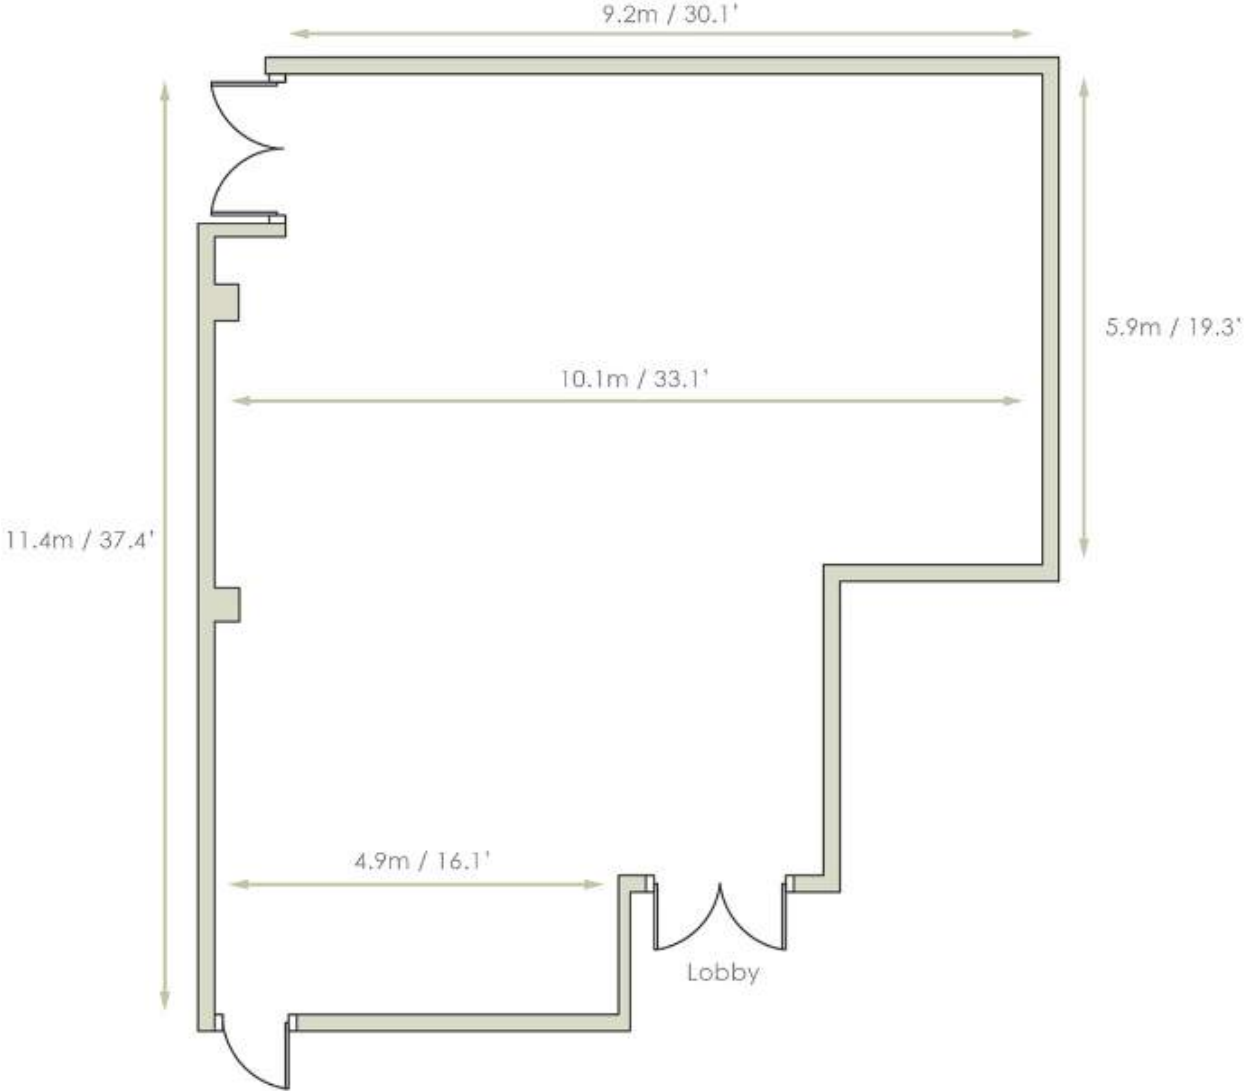

Bedrooms

CLASSIC DOUBLE

Room Size 21 square metres | 226 square feet

ROYAL CLASSIC DOUBLE

Room Size 21 square metres | 226 square feet

DELUXE DOUBLE

Room Size 27 square metres | 290 square feet

ROYAL DELUXE DOUBLE

ROYAL GARDEN DELUXE

Room Size 24 square metres | 258 square feet

DELUXE STUDIO

Room Size 35 square metres | 376 square feet

PARK SUITE

Room Size 59 square metres | 635 square feet

MASTER SUITES

Room Size 100 - 140 square metres | 1076 - 1506 square feet

BALMORAL SUITE

30 Theatre | 24 Boardroom

HIGHGROVE SUITE

12 Board Room

CHELSEA SUITE

Board Room 12

PALACE SUITE

KENSINGTON SUITE

YORK SUITE

LANCASTER SUITE

PIANO KENSINGTON

WESTMINSTER SUITE

HIGHGROVE & BALMORAL SUITE

CHELSEA SUITE

EVENT SPACE CAPACITY CHART

SUITE	CABARET	THEATRE	CLASSROOM	USHAPE	BOARDROOM	DINNER	DINNER DANCE	COCKTAIL PARTY	SEATED BUFFET	STANDING BUFFET
PALACE SUITE	320	550	320	180	-	440	380	800	380	700
ST JAMES	128	250	140	80	60	220	180	350	180	300
BUCKINGHAM	128	250	140	80	60	220	180	350	180	300
KENSINGTON	80	160	70	35	50	140	96	150	120	150
VICTORIA	48	90	36	22	30	70	-	60	60	60
ALBERT	48	90	36	22	30	70	-	60	60	60
CHELSEA	-	20	-	10	12	-	-	15	-	-
WESTMINSTER	-	60	-	18	25	-	-	30	-	-
YORK	98	170	90	36	50	150	120	150	130	140
LANCASTER	56	100	50	34	40	80	50	80	70	80
PIANO KENSINGTON	-	-	-	-	-	-	-	250	120	150
BALMORAL	-	60	-	18	25	-	-	-	-	-
HIGHGROVE	-	20	-	-	12	-	-	-	-	-