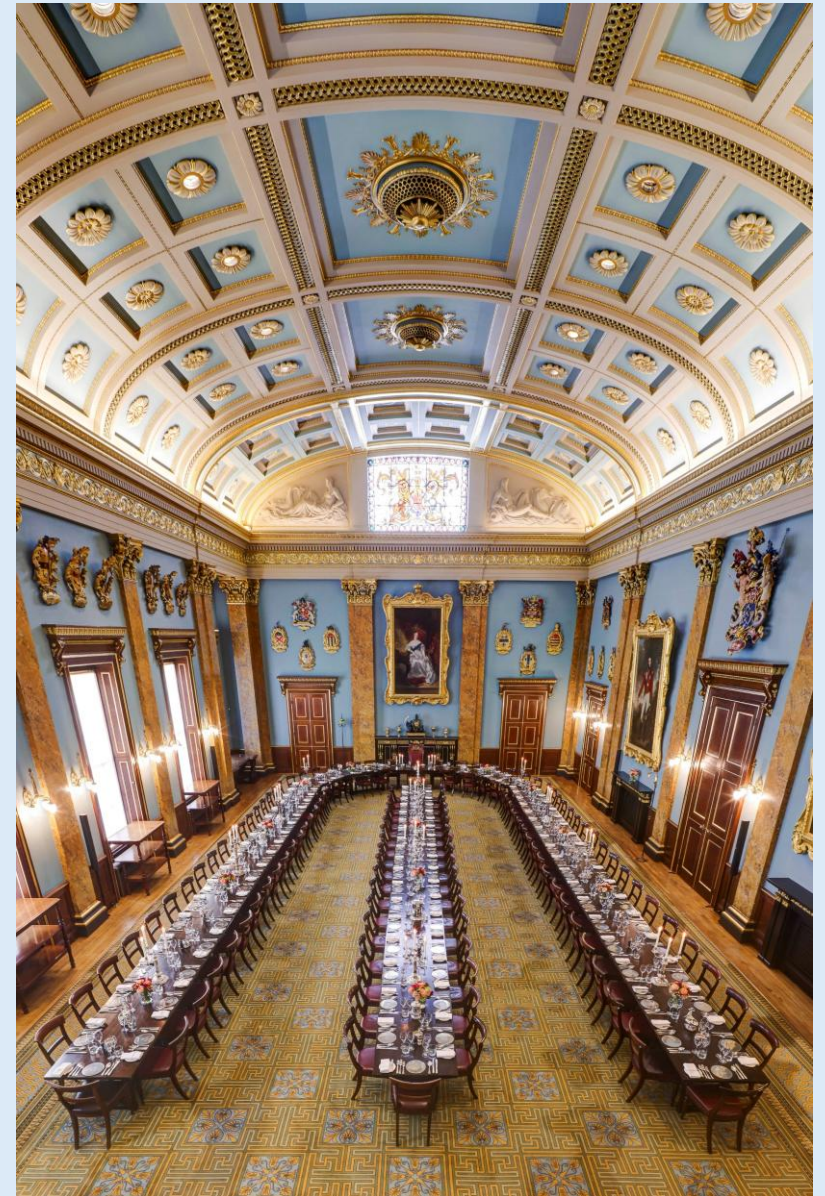

FISHMONGERS

Hall

The Banqueting Hall Layout Options

250 Guests

104 Guests

203 Guests

84 Guests

FISHMONGERS

Hall

The Banqueting Hall
Layout Options

350 Guests

176 Guests

64 Guests

112 Guests

168 Guests

143 Guests