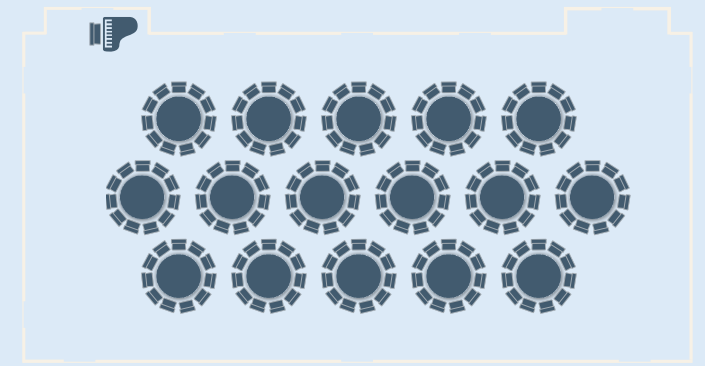

FISHMONGERS

Hall

The Banqueting Hall Layout Options

250 Guests

104 Guests

203 Guests

84 Guests

FISHMONGERS

Hall

The Banqueting Hall
Layout Options

350 Guests

176 Guests

64 Guests

112 Guests

168 Guests

143 Guests