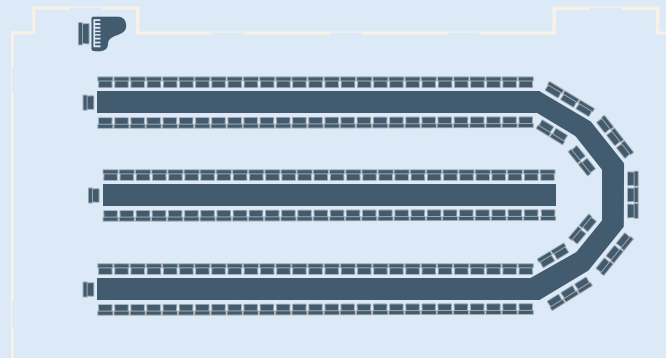

FISHMONGERS

Hall

The Banqueting Hall Layout Options

250 Guests

104 Guests

203 Guests

84 Guests

FISHMONGERS

Hall

The Banqueting Hall
Layout Options

350 Guests

176 Guests

64 Guests

112 Guests

168 Guests

143 Guests