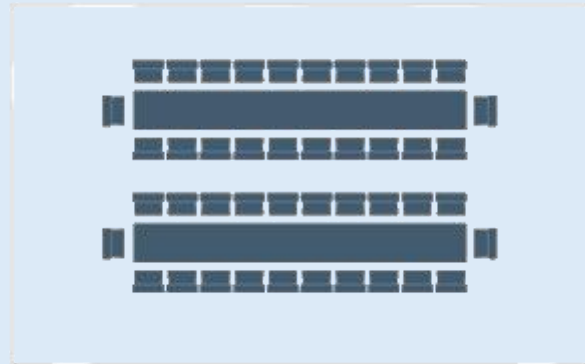

FISHMONGERS

Hall

The Court Dining Room
Layout Options

150 Guests

56 Guests

40 Guests

75 Guests

FISHMONGERS

Hall

The Court Dining Room Layout Options

32 Guests

64 Guests

77 Guests

63 Guests