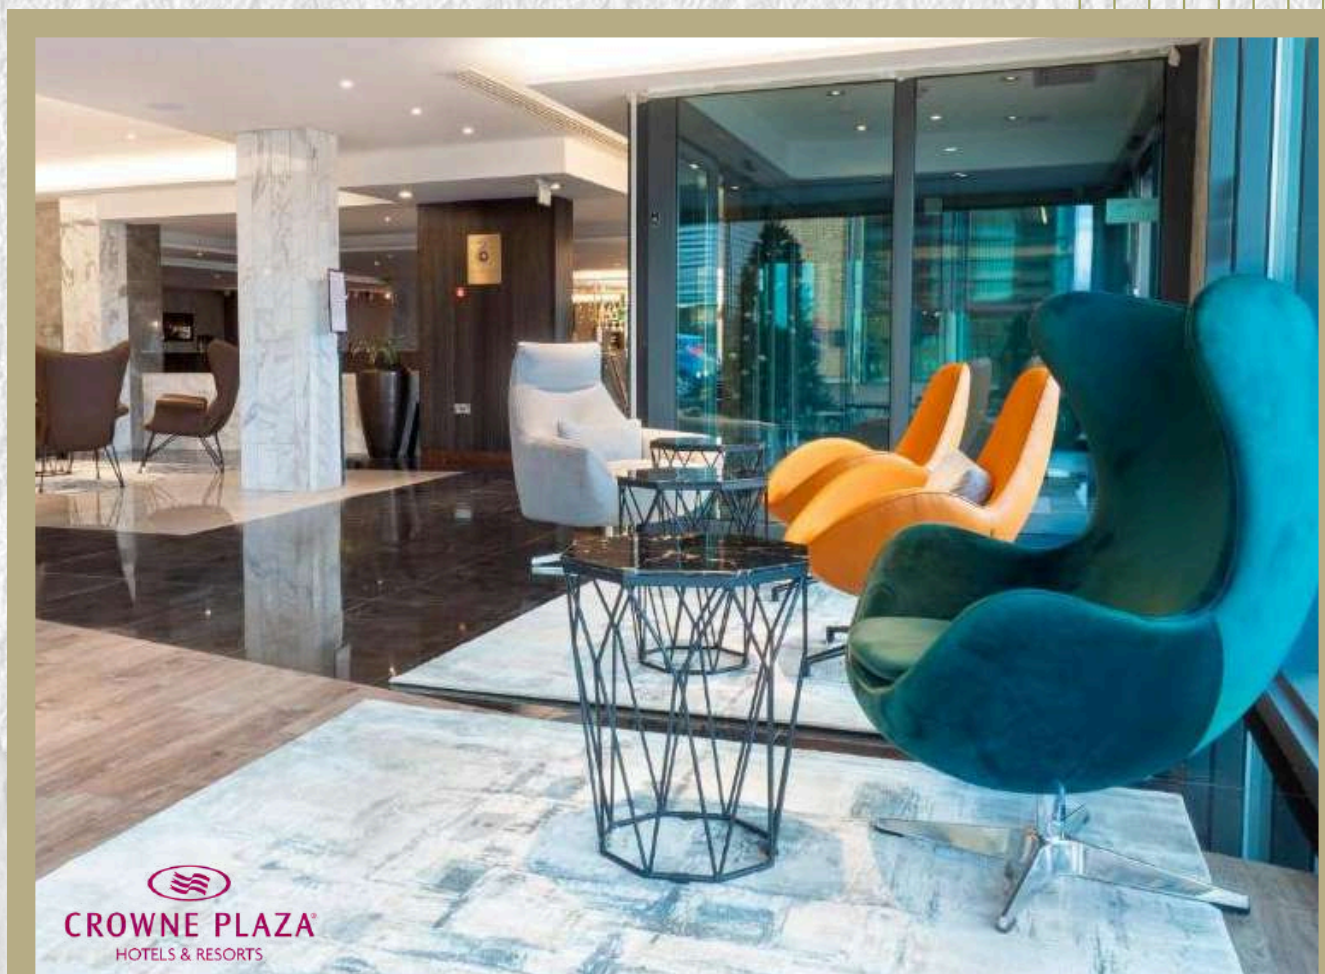

Welcome to our exquisite riverside hotel in suburban Kingston, where contemporary luxury meets timeless sophistication. Nestled in a tranquil setting just moments from London's vibrant heart, our hotel offers an unparalleled experience of comfort, convenience, and impeccable service.

Perfectly positioned for seamless travel, we are just over a 30-minute drive from London Heathrow and Gatwick Airports. Surbiton Railway Station is a mere 5-minute drive away, while iconic attractions such as Hampton Court Palace, Kew Botanical Gardens, and Chessington World of Adventures are within easy reach.

Discover the perfect harmony of elegance and convenience where every stay is a remarkable experience.