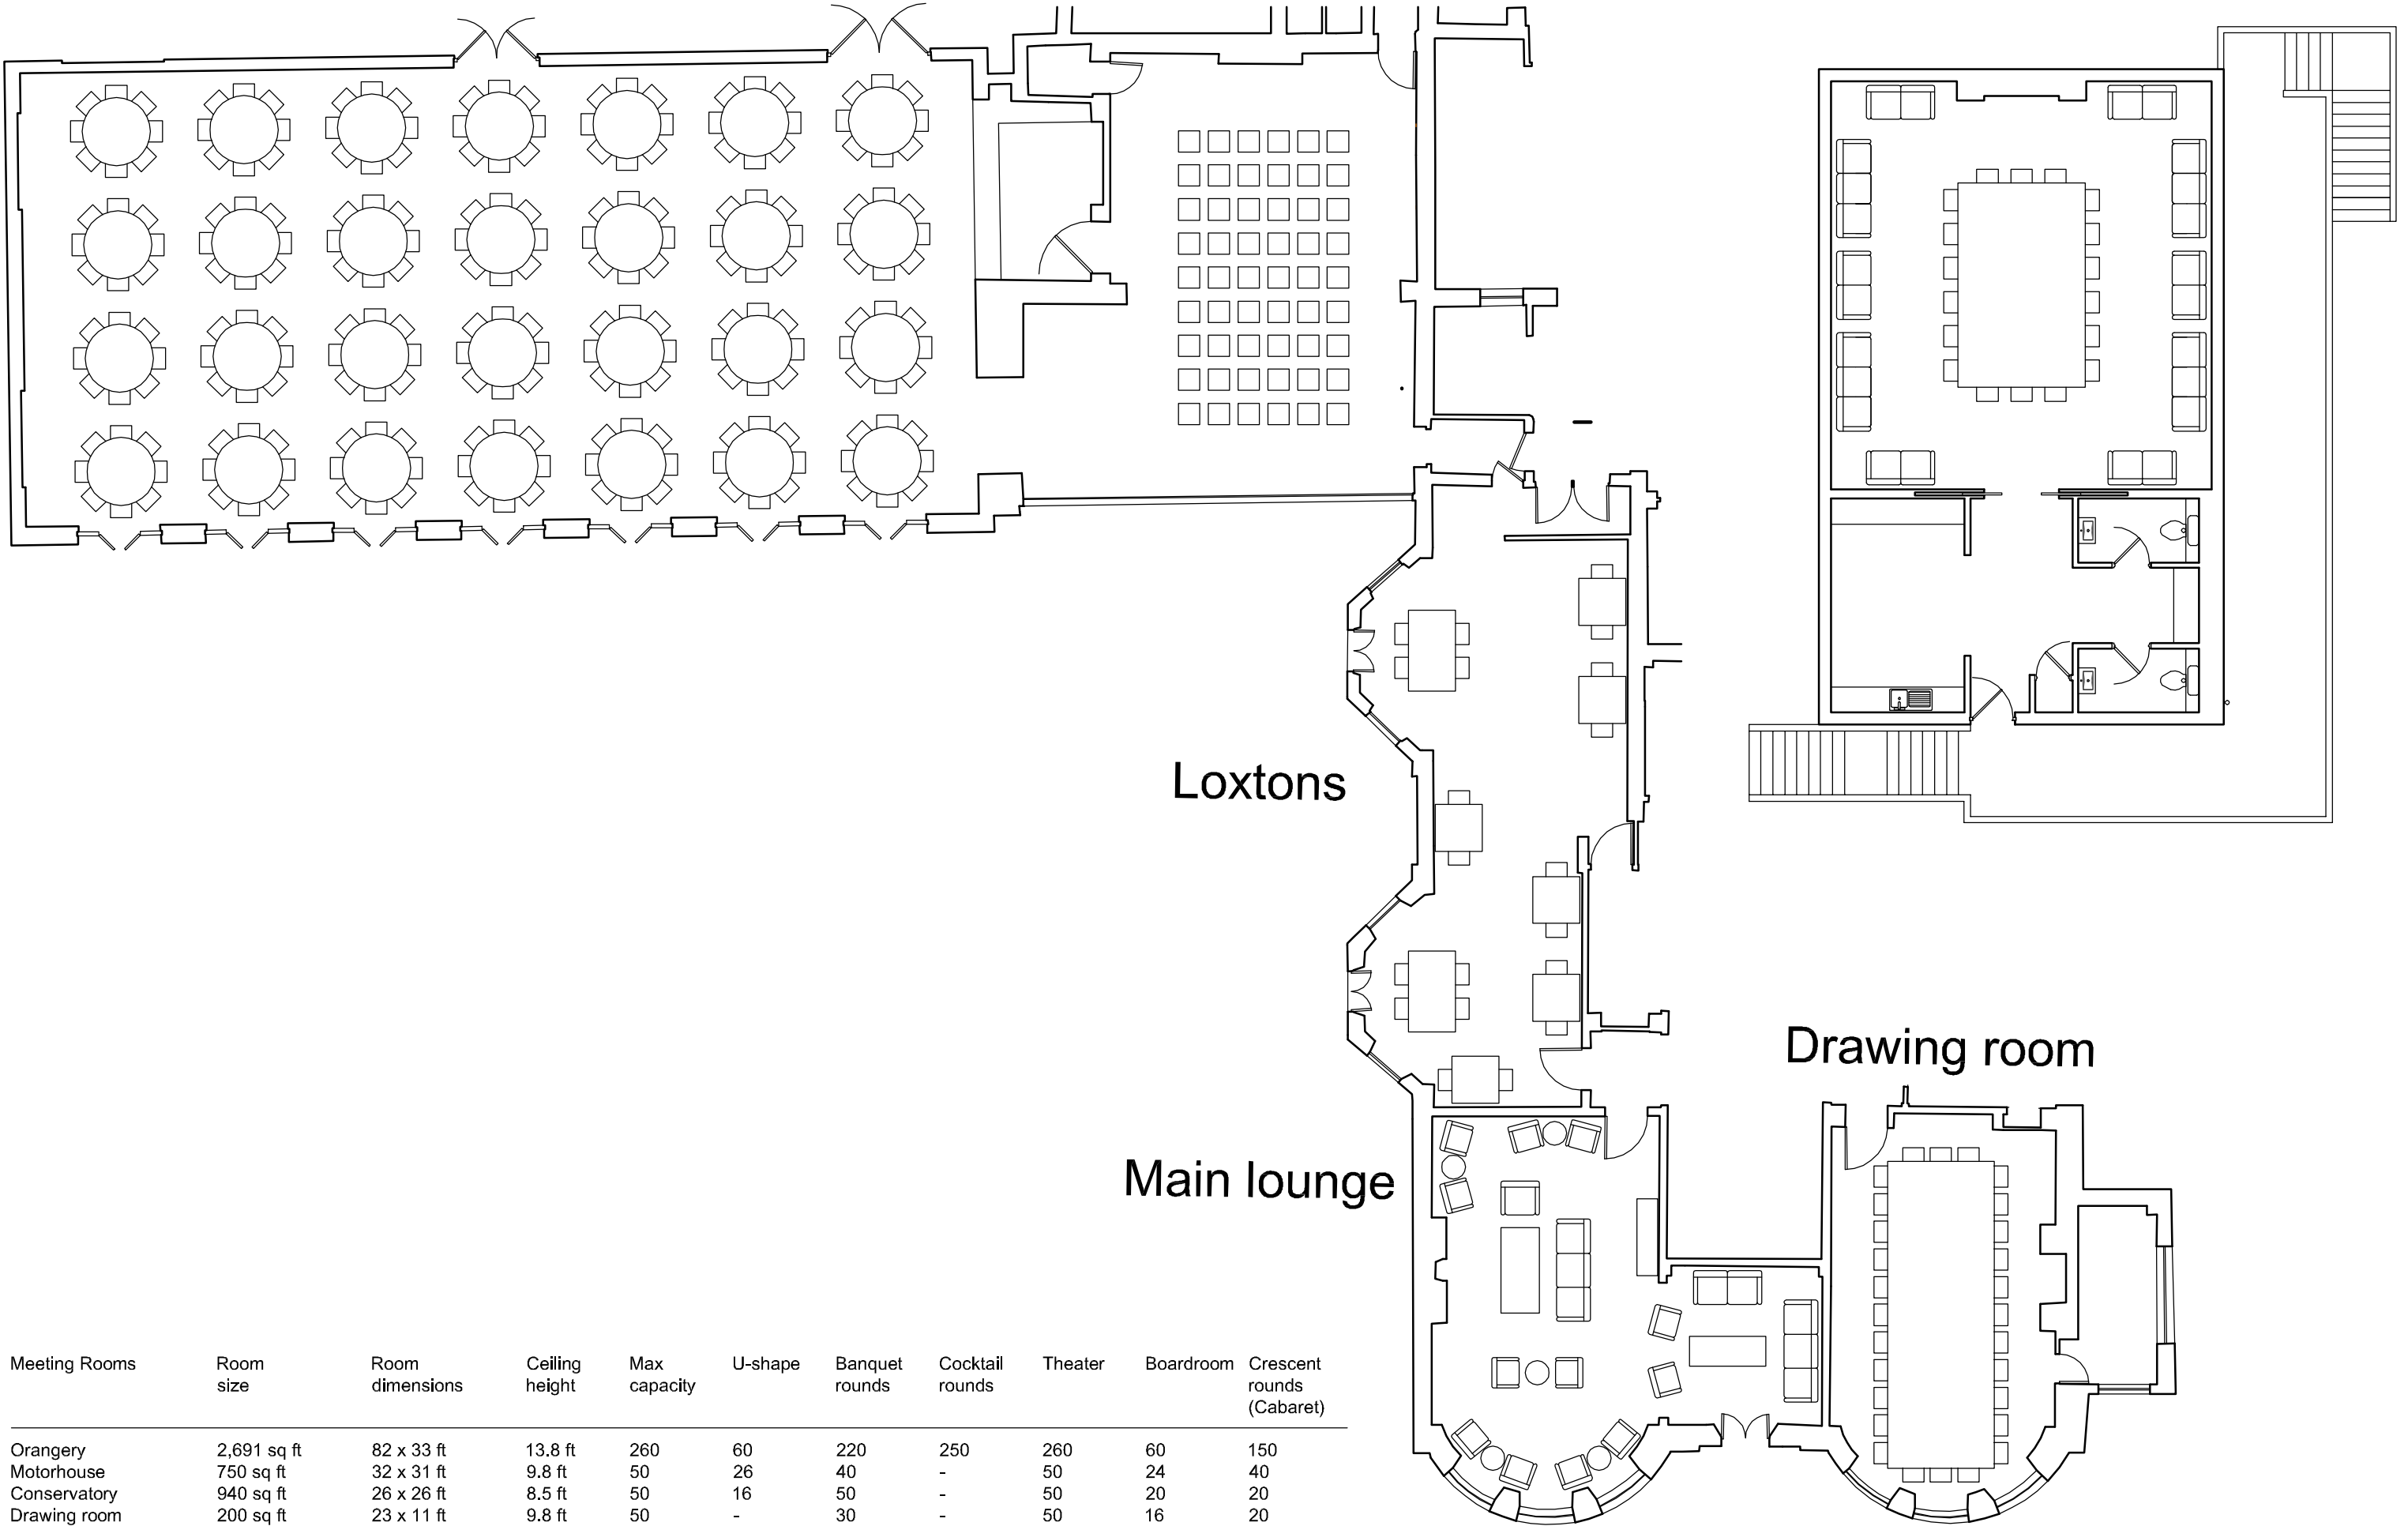

Orangery

Conservatory

Motor house

Meeting Rooms	Room size	Room dimensions	Ceiling height	Max capacity	U-shape	Banquet rounds	Cocktail rounds	Theater	Boardroom	Crescent rounds (Cabaret)
Orangery	2,691 sq ft	82 x 33 ft	13.8 ft	260	60	220	250	260	60	150
Motorhouse	750 sq ft	32 x 31 ft	9.8 ft	50	26	40	-	50	24	40
Conservatory	940 sq ft	26 x 26 ft	8.5 ft	50	16	50	-	50	20	20
Drawing room	200 sq ft	23 x 11 ft	9.8 ft	50	-	30	-	50	16	20