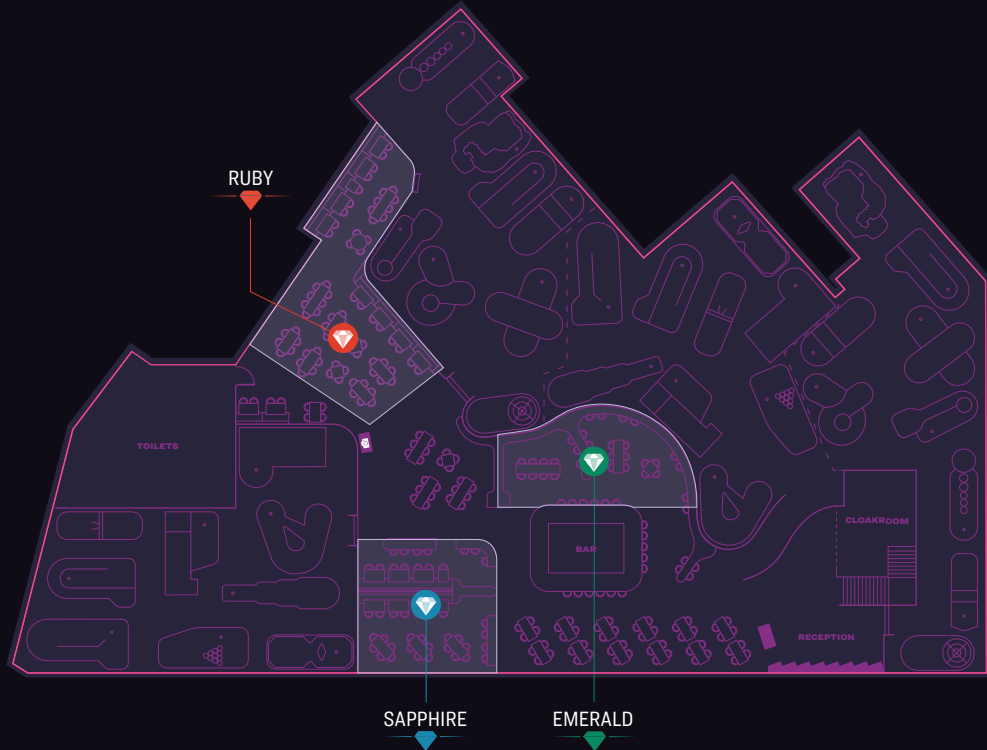

Check the screens for your tee time and golf course

5

Let's play! Make your way to the course

6

Take your best shot and let the fun begin!

PUTTSHACK *WHITE CITY*

Our open-space West London venue.

Located in the Westfield Shopping centre, Puttshack White city is available to hire exclusively.

Our venue boasts four cutting-edge minigolf courses, open plan restaurant and a stunning 360-degree bar, ideal for any large-scale celebration or event.

Versatile and flexible, this venue gives the perfect setting to enjoy our world-class food and drinks selection, right before teeing off!

HALF VENUE *HIRE*

Available for semi private hire.

Comprising of both our Emerald and Ruby areas, this space is right in the middle of the action! It allows private access to our bar and restaurant and when it's your time to tee off, you can step directly onto the course from the comfort of your own area.

An ideal space that is adaptable to any kind of corporate party and networking event.

WHITE CITY FLOORPLAN

CAPACITIES

	Standing
<p>RUBY Semi private area.</p>	100
<p>SAPPHIRE Semi private area.</p>	70
<p>EMERALD Semi private area with dedicated bar access.</p>	70
<p>FULL VENUE HIRE Hire the whole venue including the bar, 4 mini golf courses and cloakroom.</p>	750 pax 110 Theatre
<p>HALF VENUE HIRE Hire half of the venue which includes Emerald and Ruby areas.</p>	220 pax