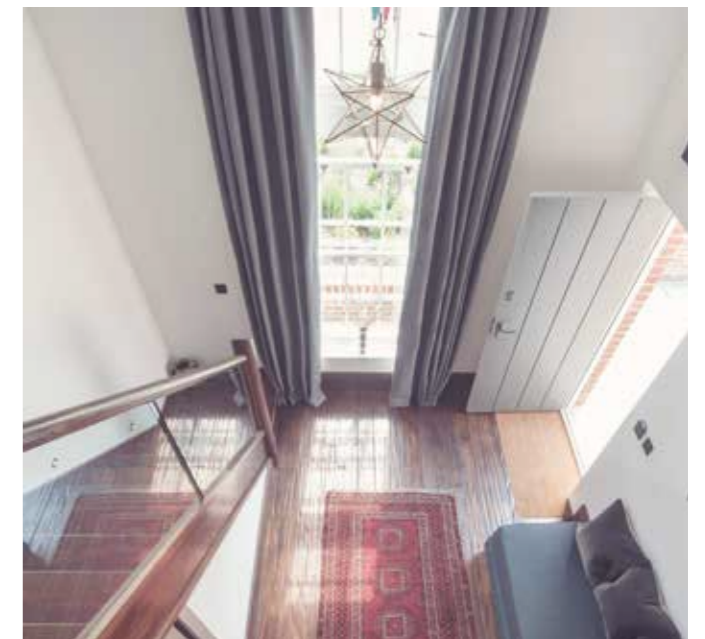

- Suites with a mezzanine bedroom
- Overlooking the venue
- King bed on the first floor
- Staircase to the first floor
- Walk in shower
- Free standing roll top bath
- Lounge area
- Optional double or twin sofa bed downstairs (£25 per guest 12 years and over)