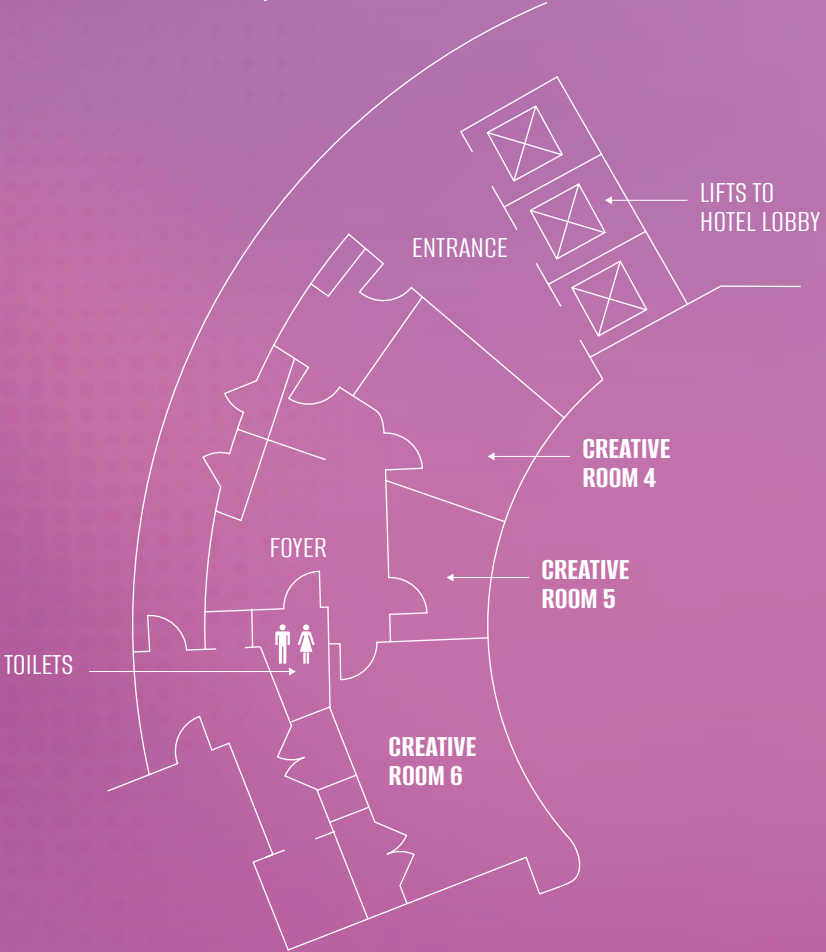

SHOPPING

Electric Boulevard, Circus West Village, Chelsea, King's Road, Sloane Square

6

Flexible creative meeting spaces

815 m²

Combined total across meeting and event spaces

350

Restaurant bar and rooftop combined. 120 for meetings

Restaurants and bars

1

Rooftop infinity pool

Signature artist designed interiors

Floor plans

LOWER GROUND FLOOR

FIRST FLOOR

14TH FLOOR / JOIA BAR

15TH FLOOR / JOIA RESTAURANT

16TH FLOOR / ROOFTOP

Capacities

ROOM NAME	DIMENSIONS M	SIZE M ²	THEATRE	BOARD ROOM	CABARET	DINNER	RECEPTION
LOWER GROUND FLOOR							
Creative Room 1	3.86 x 7.68 x 3.55	30	25	16	20	24	30
Creative Room 2	4.90 x 11.33 x 3.55	55	45	22	30	36	55
Creative Room 3	4.55 x 7.69 x 3.55	34	30	16	20	24	35
Creative Rooms 1&2	8.76 x 19.01 x 3.55	85	70		50	60	85
Creative Rooms 2&3	9.45 x 19.02 x 3.55	89	75		50	60	90
Creative Rooms 1-3	13.31 x 26.7 x 3.55	119	100		70	84	120
Creative Rooms 1-3 inc Breakout Space	21.31 x 38.0 x 3.55	200			120	144	250
FIRST FLOOR							
Creative Room 4	3.55 x 4.81 x 2.31	16		8		8	
Creative Room 5	3.00 x 3.00 x 2.31	9		4		4	
Creative Room 6	5.54 x 4.11 x 2.31	26		12		12	
JOIA RESTAURANT & BAR (PRIVATE HIRE)							
Bar (14th Floor)	8.00 x 30.00 x 5.53	141				81	140
Restaurant (15th Floor)	6.70 x 25.00 x 2.52	185				87	185
Rooftop Bar (16th Floor)		238					250
Restaurant, Bar & Rooftop combined		564					350

1 Creative Room 6

BE INSPIRED FOR YOUR NEXT EVENT

- 1 JOIA restaurant & bar
- 2 Hotel exterior
- 3 Heated rooftop pool
- 4 Public Art Gallery
- 5 Floor to ceiling windows

art'otel London Battersea Power Station
1 Electric Boulevard, London SW11 8BJ, UK