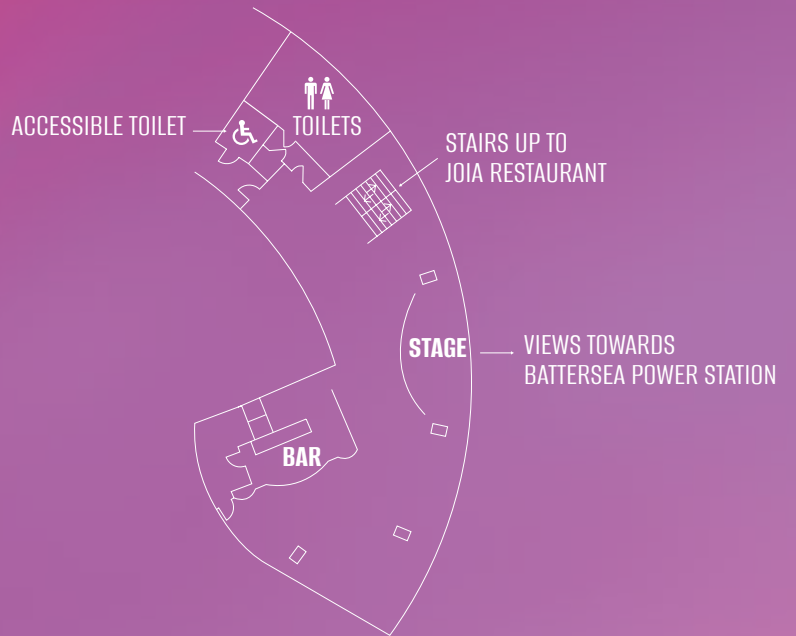

SHOPPING

Electric Boulevard, Circus West Village, Chelsea, King's Road, Sloane Square

6

Flexible creative meeting spaces

815 m²

Combined total across meeting and event spaces

350

Restaurant bar and rooftop combined. 120 for meetings

Restaurants and bars

1

Rooftop infinity pool

Signature artist designed interiors

Floor plans

LOWER GROUND FLOOR

FIRST FLOOR

14TH FLOOR / JOIA BAR

15TH FLOOR / JOIA RESTAURANT

16TH FLOOR / ROOFTOP

Capacities

ROOM NAME	DIMENSIONS M	SIZE M ²	THEATRE	BOARD ROOM	CABARET	DINNER	RECEPTION
LOWER GROUND FLOOR							
Creative Room 1	3.86 x 7.68 x 3.55	30	25	16	20	24	30
Creative Room 2	4.90 x 11.33 x 3.55	55	45	22	30	36	55
Creative Room 3	4.55 x 7.69 x 3.55	34	30	16	20	24	35
Creative Rooms 1&2	8.76 x 19.01 x 3.55	85	70		50	60	85
Creative Rooms 2&3	9.45 x 19.02 x 3.55	89	75		50	60	90
Creative Rooms 1-3	13.31 x 26.7 x 3.55	119	100		70	84	120
Creative Rooms 1-3 inc Breakout Space	21.31 x 38.0 x 3.55	200			120	144	250
FIRST FLOOR							
Creative Room 4	3.55 x 4.81 x 2.31	16		8		8	
Creative Room 5	3.00 x 3.00 x 2.31	9		4		4	
Creative Room 6	5.54 x 4.11 x 2.31	26		12		12	
JOIA RESTAURANT & BAR (PRIVATE HIRE)							
Bar (14th Floor)	8.00 x 30.00 x 5.53	141				81	140
Restaurant (15th Floor)	6.70 x 25.00 x 2.52	185				87	185
Rooftop Bar (16th Floor)		238					250
Restaurant, Bar & Rooftop combined		564					350

1 Creative Room 6

BE INSPIRED FOR YOUR NEXT EVENT

- 1 JOIA restaurant & bar
- 2 Hotel exterior
- 3 Heated rooftop pool
- 4 Public Art Gallery
- 5 Floor to ceiling windows

art'otel London Battersea Power Station
1 Electric Boulevard, London SW11 8BJ, UK