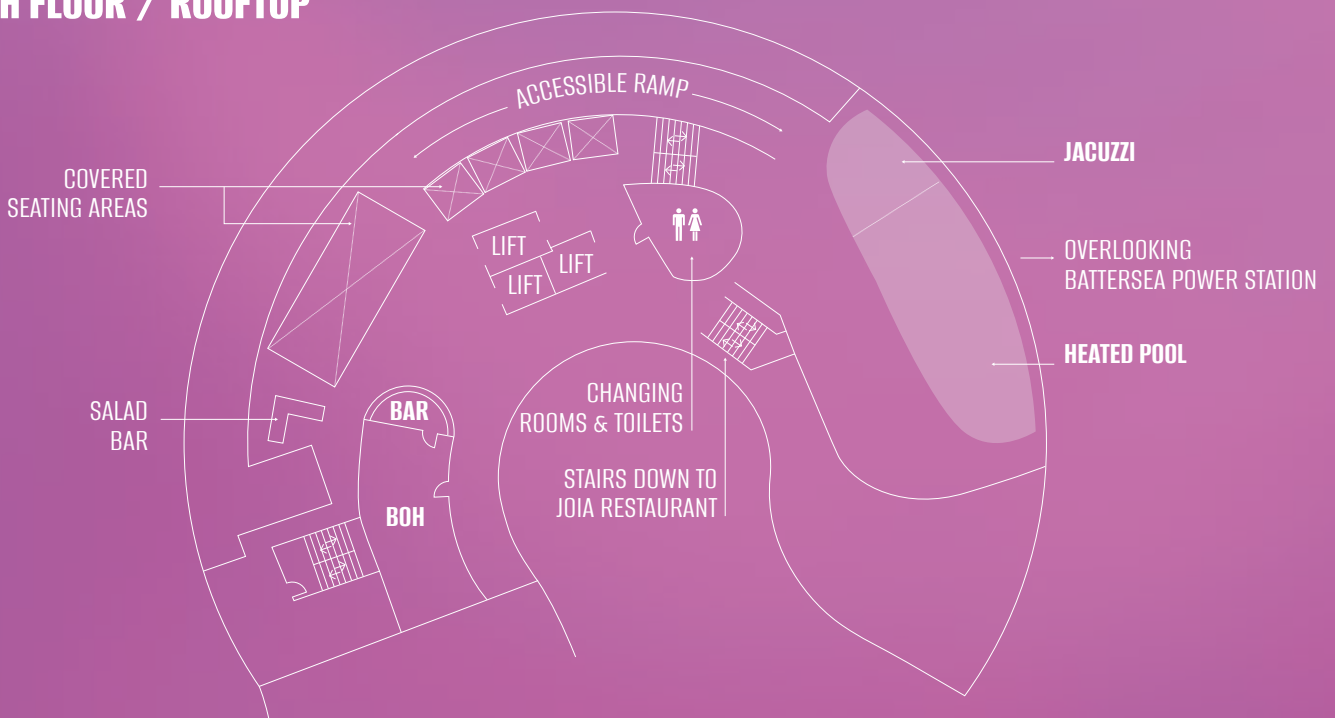

Restaurants and bars

1

Rooftop infinity pool

Signature artist designed interiors

Floor plans

LOWER GROUND FLOOR

FIRST FLOOR

14TH FLOOR / JOIA BAR

15TH FLOOR / JOIA RESTAURANT

16TH FLOOR / ROOFTOP

Capacities

ROOM NAME	DIMENSIONS M	SIZE M ²	THEATRE	BOARD ROOM	CABARET	DINNER	RECEPTION
LOWER GROUND FLOOR							
Creative Room 1	3.86 x 7.68 x 3.55	30	25	16	20	24	30
Creative Room 2	4.90 x 11.33 x 3.55	55	45	22	30	36	55
Creative Room 3	4.55 x 7.69 x 3.55	34	30	16	20	24	35
Creative Rooms 1&2	8.76 x 19.01 x 3.55	85	70		50	60	85
Creative Rooms 2&3	9.45 x 19.02 x 3.55	89	75		50	60	90
Creative Rooms 1-3	13.31 x 26.7 x 3.55	119	100		70	84	120
Creative Rooms 1-3 inc Breakout Space	21.31 x 38.0 x 3.55	200			120	144	250
FIRST FLOOR							
Creative Room 4	3.55 x 4.81 x 2.31	16		8		8	
Creative Room 5	3.00 x 3.00 x 2.31	9		4		4	
Creative Room 6	5.54 x 4.11 x 2.31	26		12		12	
JOIA RESTAURANT & BAR (PRIVATE HIRE)							
Bar (14th Floor)	8.00 x 30.00 x 5.53	141				81	140
Restaurant (15th Floor)	6.70 x 25.00 x 2.52	185				87	185
Rooftop Bar (16th Floor)		238					250
Restaurant, Bar & Rooftop combined		564					350