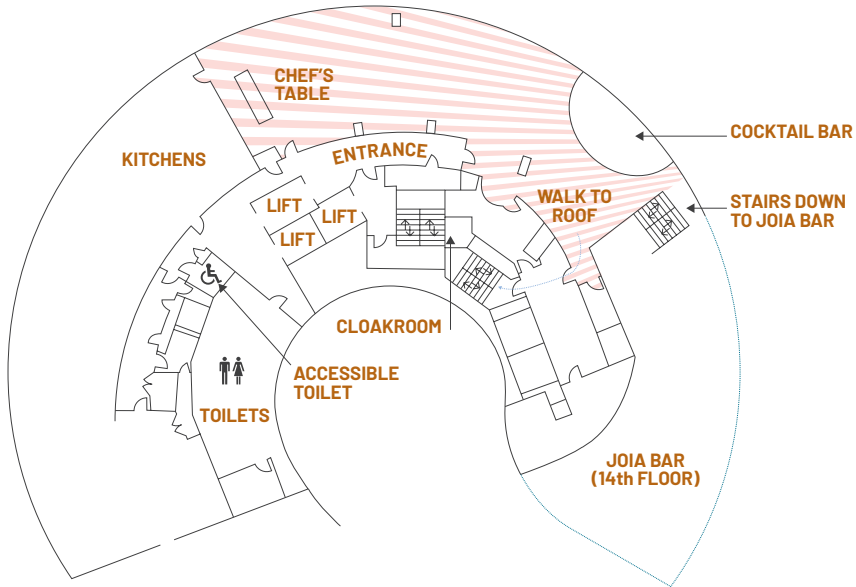

- > Skyline views of London
- > Floor to ceiling windows
- > In-built Stage
- > Dedicated event planner
- > Host desk
- > Manned cloakroom
- > Private toilets on the same floor
- > Added extras:
- > Bespoke celebration cakes
- > Bespoke printed menus
- > Entertainment & DJ recommendations
- > Can be hired in conjunction with JOIA Restaurant and JOIA Rooftop for outdoor space

### MAXIMUM CAPACITY

STANDING GUESTS

180

SEATED GUESTS

88

## JOIA RESTAURANT - 15TH FLOOR

JOIA Restaurant, located on the 15th floor of art'otel London Battersea Power Station, offers guests a relaxed dining experience with a focus on a Portuguese and Spanish style of food offering. The beautiful pink interiors by Russell Sage are inspired by the art deco of the Power Station and rather than have the chef's table secreted away, it's positioned adjacent to the kitchen to capture views of the power station and the kitchen team at work.

- > Option to be hired in combination with JOIA Bar and JOIA Rooftop for use of outdoor space
- > Floor to ceiling views
- > Skyline views of London
- > Dedicated event planner
- > Custom celebration cakes available
- > Private toilets on the same floor
- > Manned cloakroom
- > Host desk
- > Bespoke printed menus available