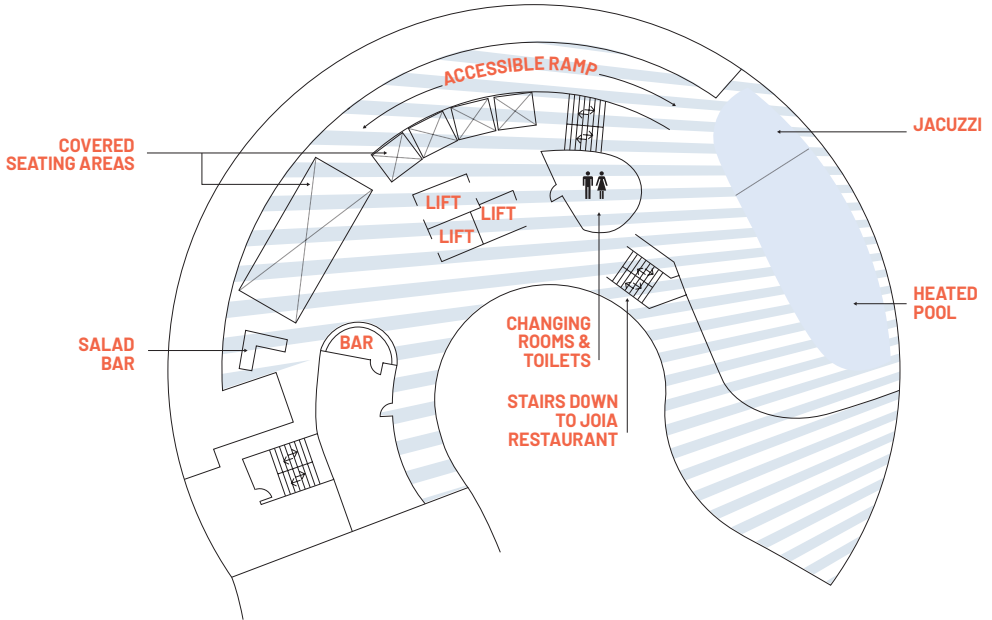

JOIA ROOFTOP - 16TH FLOOR

JOIA Rooftop Bar showcases Henrique Sá Pessoa's favourite summer small plates to share with friends on the al fresco terrace overlooking London from the 16th floor of art'otel London Battersea Power Station.

- > Exclusive use of the infinity pool
- > Skyline views of London
- > Dedicated event planner
- > Custom celebration cakes available
- > Private toilets on the same floor
- > Manned cloakroom
- > Host desk
- > DJ booth
- > Bespoke printed menus available
- > Entertainment/DJ performers can be recommended and booked

MAXIMUM CAPACITY

STANDING GUESTS 250