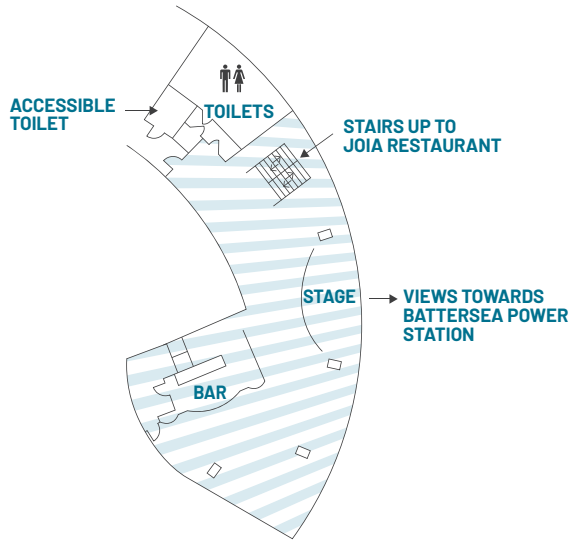

JOIA BAR - 14TH FLOOR

JOIA Bar is on the 14th floor of art'otel London Battersea Power Station, and offers guests floor-to-ceiling views of the iconic Battersea Power Station. The bar menu is a collection of robust flavours and recipes from Spain and Portugal that are complimented by the extensive drinks list and signature cocktails which are reflective of the colours and qualities of precious gems.

- > Skyline views of London
- > Floor to ceiling windows
- > In-built Stage
- > Dedicated event planner
- > Host desk
- > Manned cloakroom
- > Private toilets on the same floor
- > Added extras:
- > Bespoke celebration cakes
- > Bespoke printed menus
- > Entertainment & DJ recommendations
- > Can be hired in conjunction with JOIA Restaurant and JOIA Rooftop for outdoor space

MAXIMUM CAPACITY

STANDING GUESTS

180

SEATED GUESTS

88