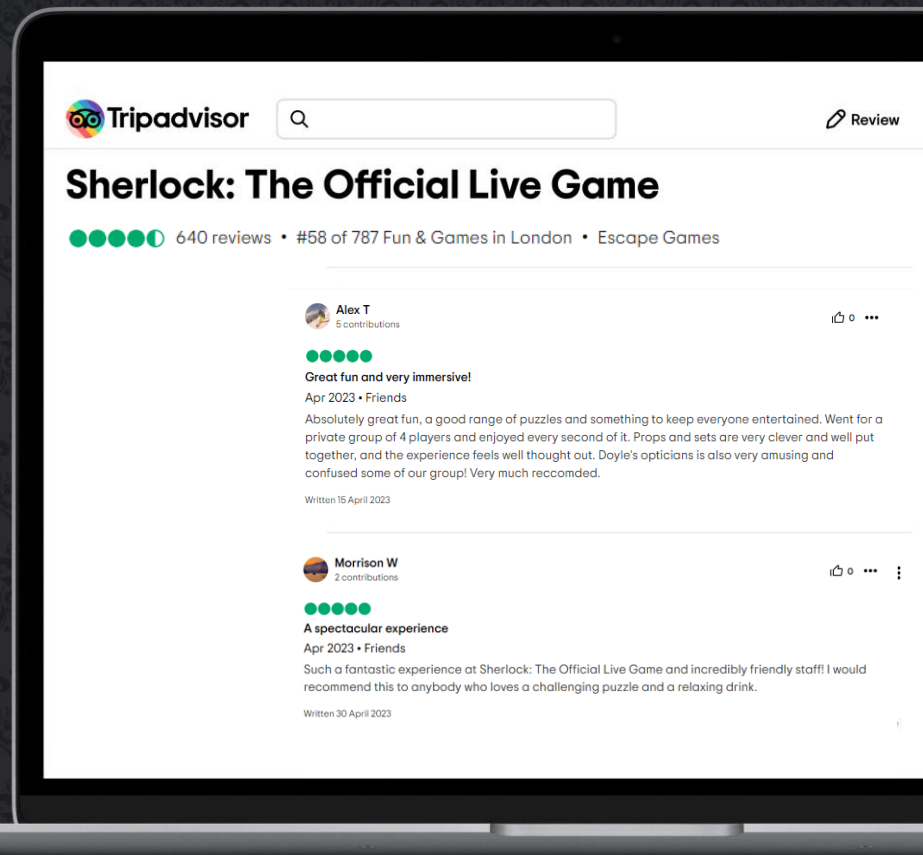

WHAT PEOPLE HAVE SAID

"The staff were amazing, super friendly and great acting. the experience was very well thought out amazing fun and it really felt like we was in Sherlock! We also loved the bar! Drinks were so nice, and the staff were very friendly and approachable. A birthday very well spent and would highly recommend to anyone!"

Laurenstrainx, April 2023

"Great escape room - questions were perfectly challenging and fun to work on as a six-person group. Alex was a great host and the cocktails after were the perfect end to the night"

Iwan Stone, April 2023