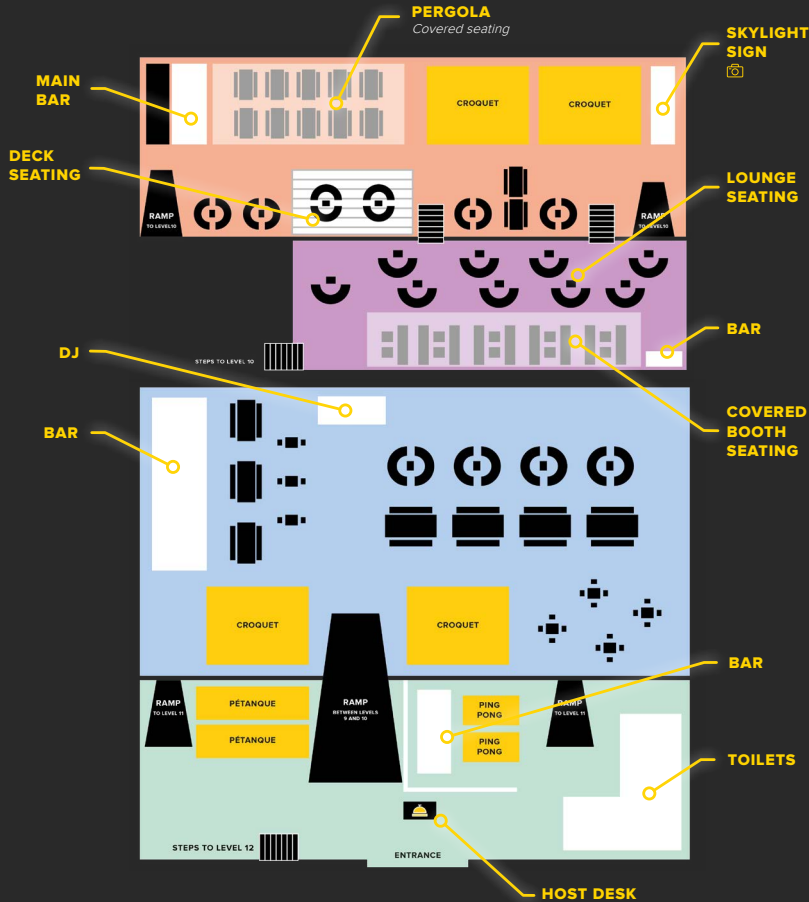

SUMMER FLOORPLAN