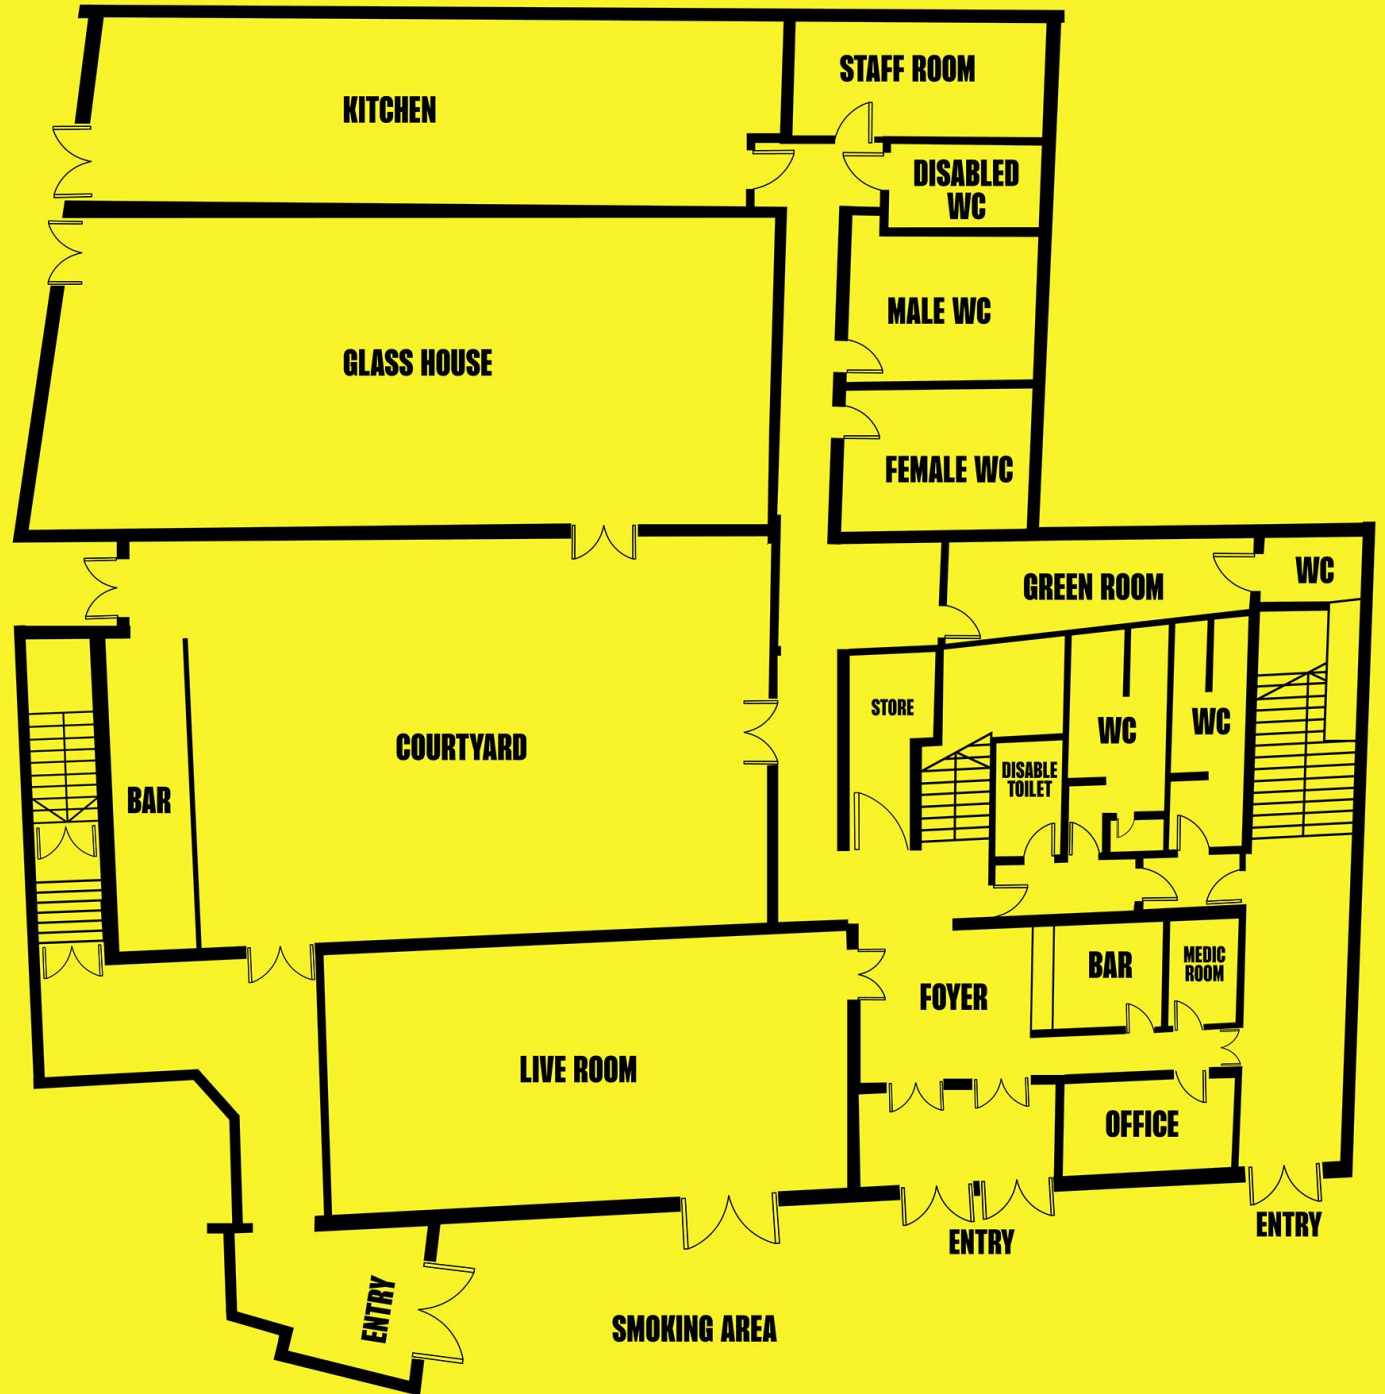

LIGHTS

QUANTITY	MODEL	DESCRIPTION
4	Chauvent	Intimidator 475z LED spot
4	Chauvent	Intimidator 375z LED spot
8	Chauvent	Intimidator wash zoom
4	Chauvent	Slim par 12 RGBA
1	Antari	z350 Hazer 13a
1	Avoiltes	T3 Mobile
4	DMX	Jumper m5-f3
1	USB	Lead A-c
1	Avoiltes	T3 Mobile Bag
1	Asus	All in one touch screen PC

COURTYARD

PA SYSTEM

QUANTITY	MODEL	DESCRIPTION
6	MTD 108A	Lacoustios Loudspeakers
2	T40	Tannoy subs
4	H5000	Yamaha power amplifier
1	DM1000	Yamaha mixing desk

LIGHTS

QUANTITY	MODEL	DESCRIPTION
4	Chauvet	Intimidator 375z LED spot

ENQUIRE FOR HIRE

ENQUIRIES@ELECTROWERK.CO.UK

FLOOR PLAN 1

Ground Floor

FLOOR PLAN 2

Middle & Top Floor

FLOOR PLAN 3

The Penthouse & Warehouse