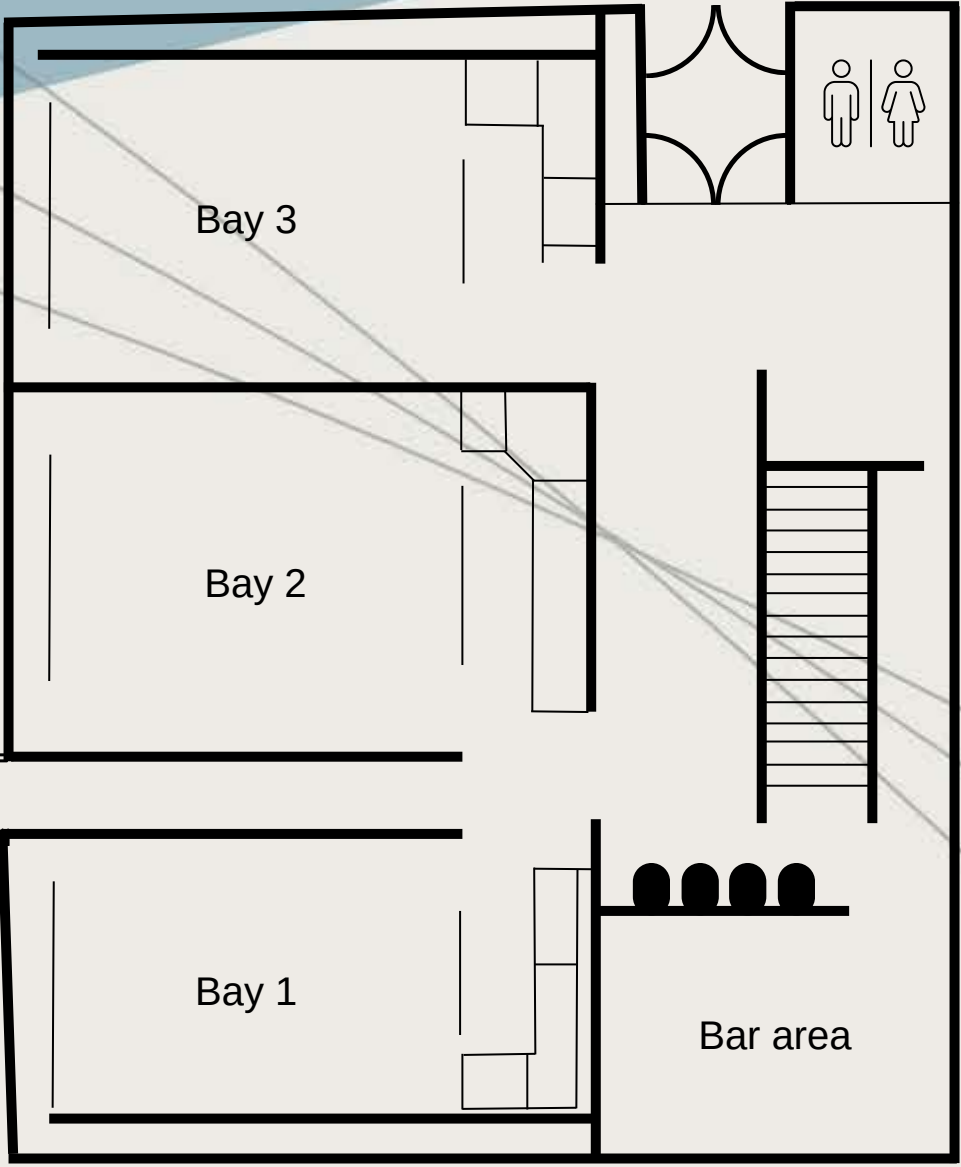

City Floorplan

Ground Floor