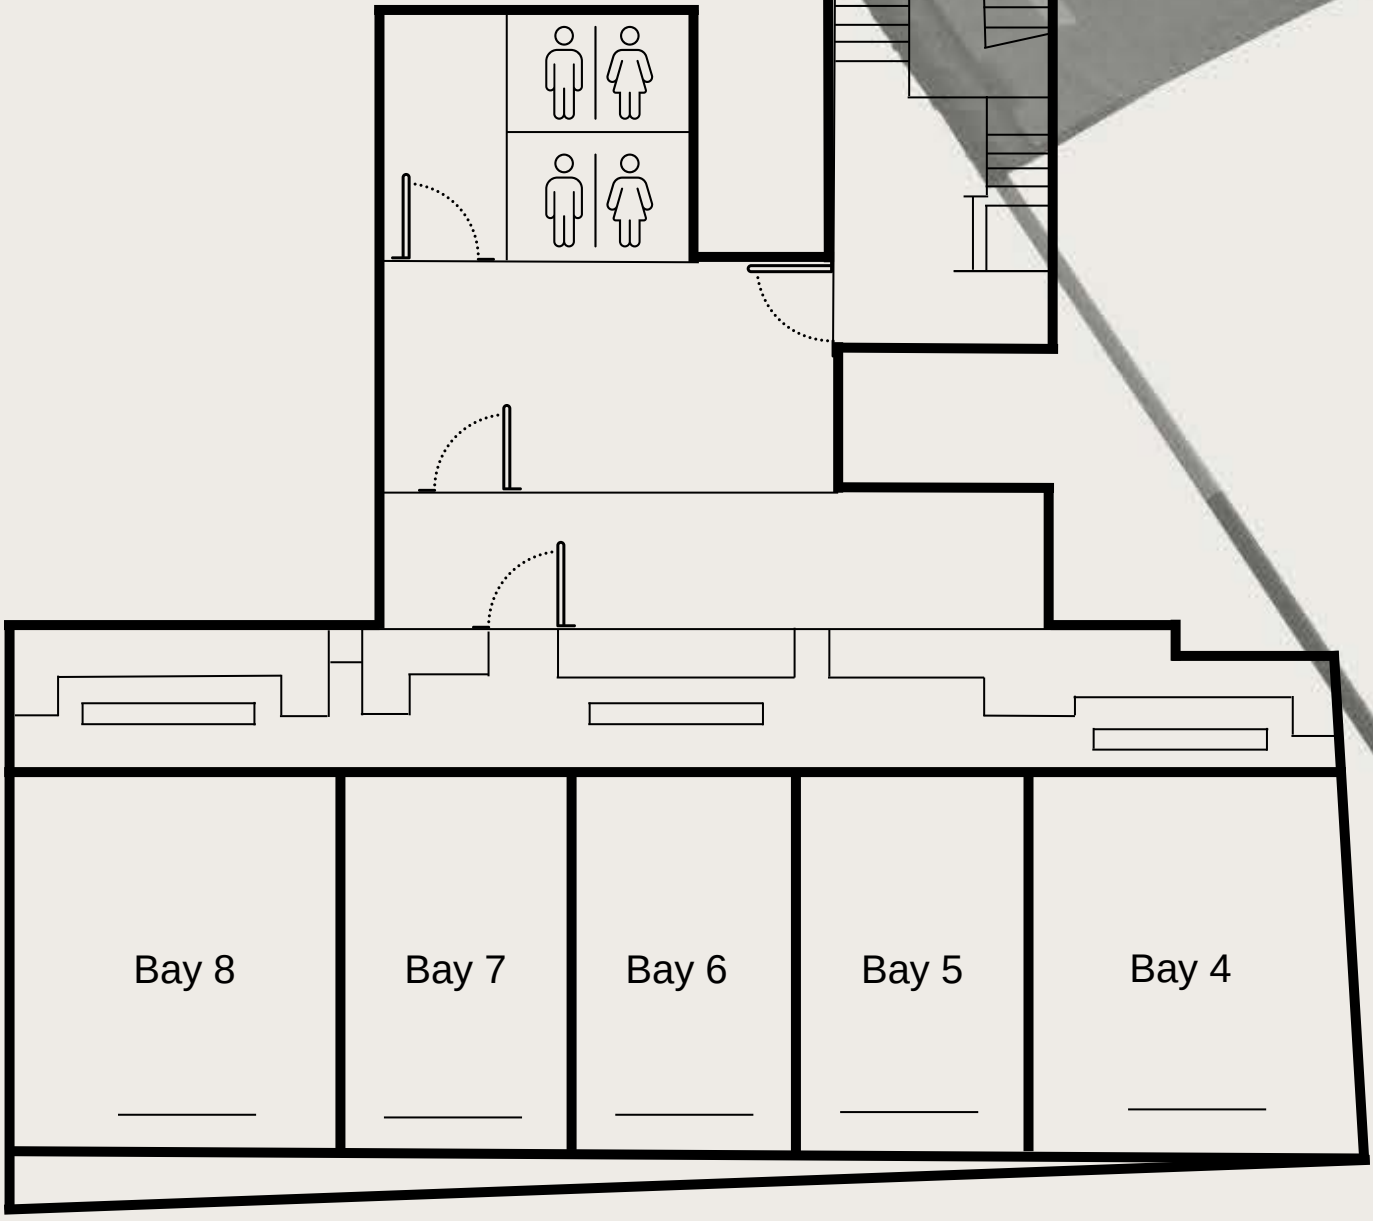

£500

PGA Pro for event assistance

£150 ph

Additional dish per person

£9 pp

Soho Floorplan

City Floorplan

Ground Floor

Upper Floor

Lower Floor

Three. London. Clubs.

Pitch.Soho

Nestled down quiet Meard Street, our flagship Soho Clubhouse is both a golfing sanctuary from the outside world and in the heart of the action. Spread over 8,000 sqft with nine versatile bays and a chic bar, it's a flexible events space built around golf but offering so much more.