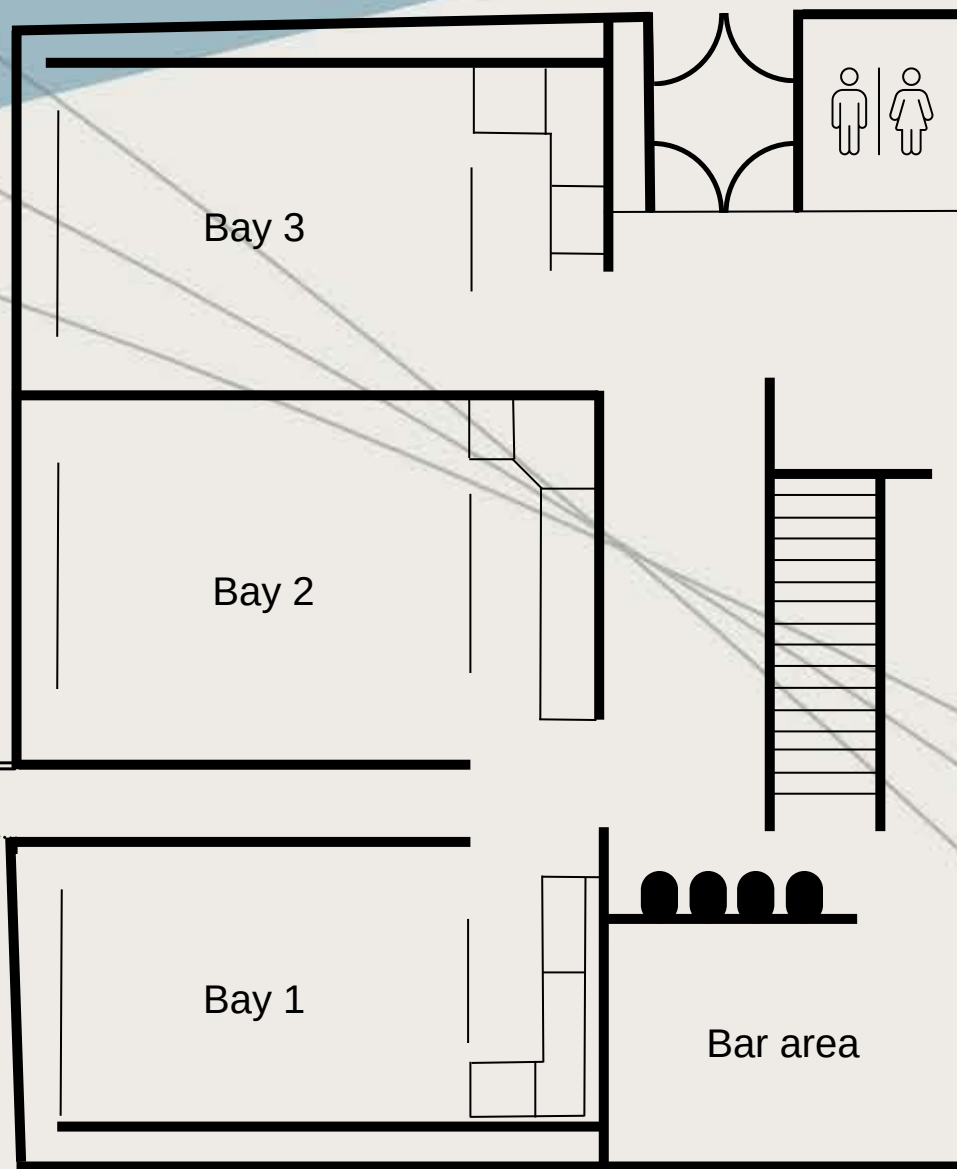

City Floorplan

Ground Floor