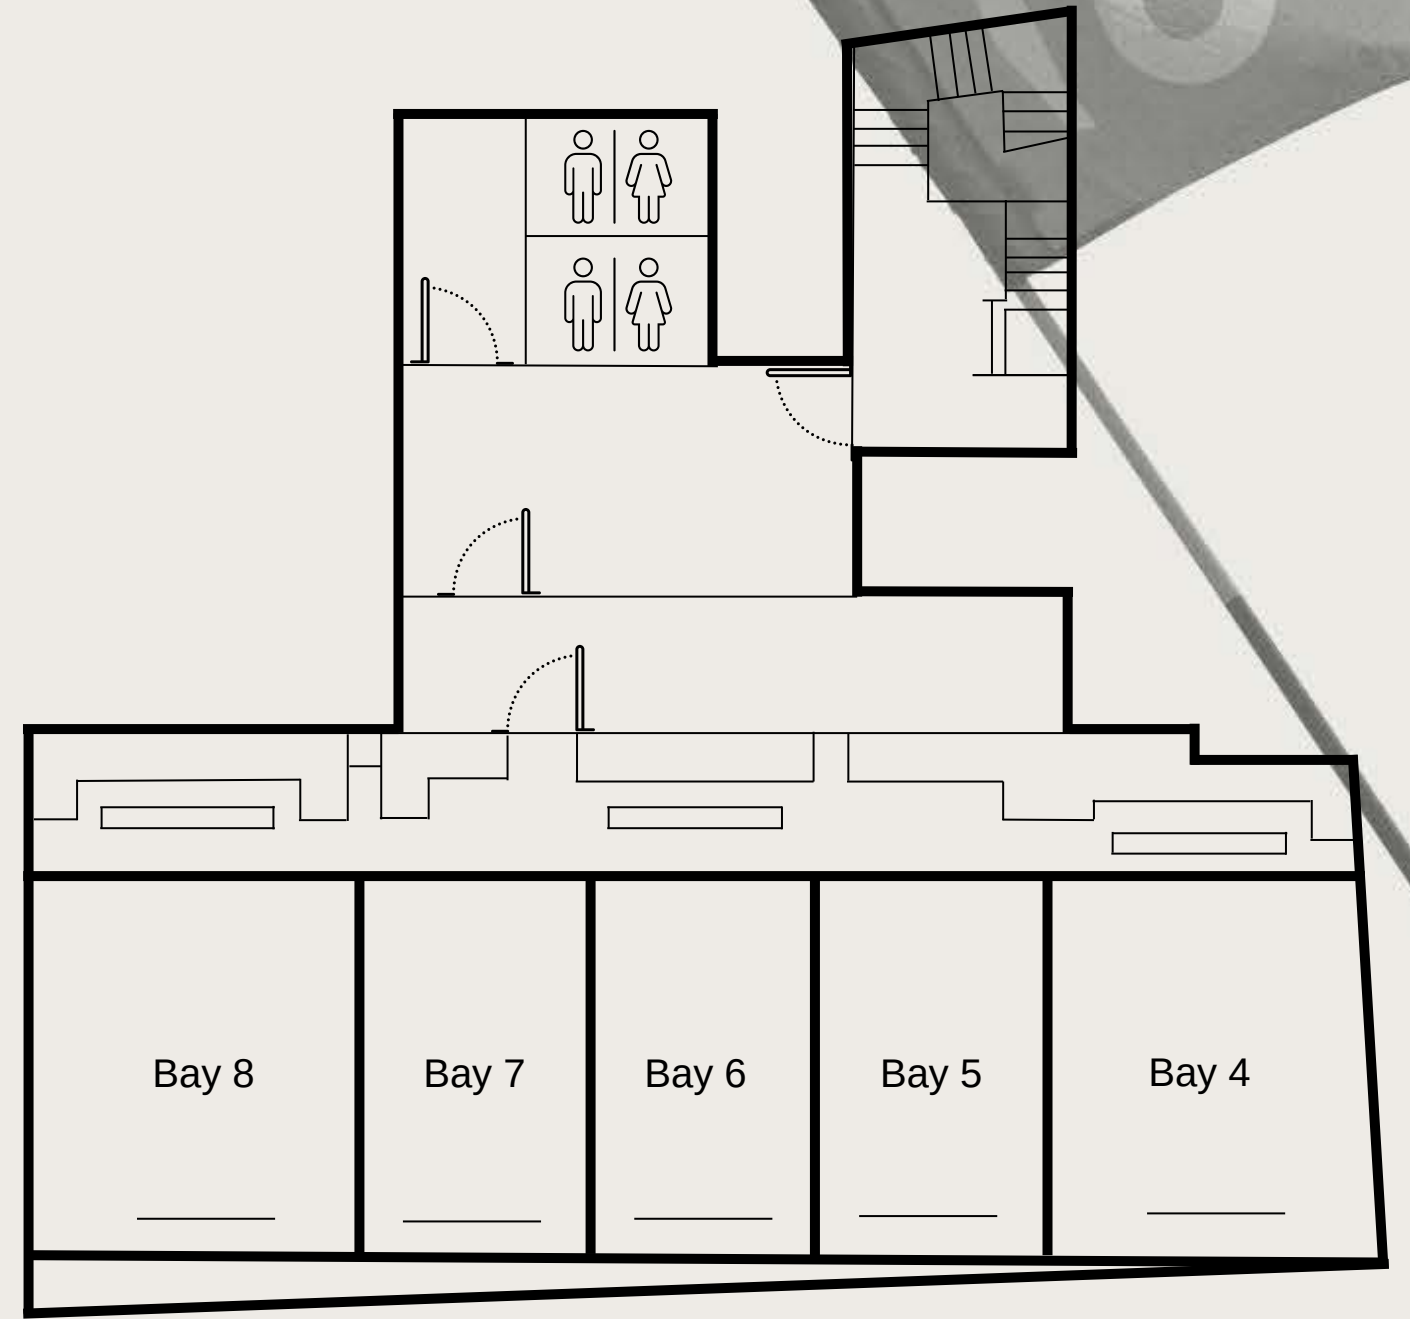

£500

PGA Pro for event assistance

£150 ph

Additional dish per person

£9 pp

Soho Floorplan

City Floorplan

Ground Floor

Upper Floor

Lower Floor

Three. London. Clubs.

Pitch.Soho

Nestled down quiet Meard Street, our flagship Soho Clubhouse is both a golfing sanctuary from the outside world and in the heart of the action. Spread over 8,000 sqft with nine versatile bays and a chic bar, it's a flexible events space built around golf but offering so much more.