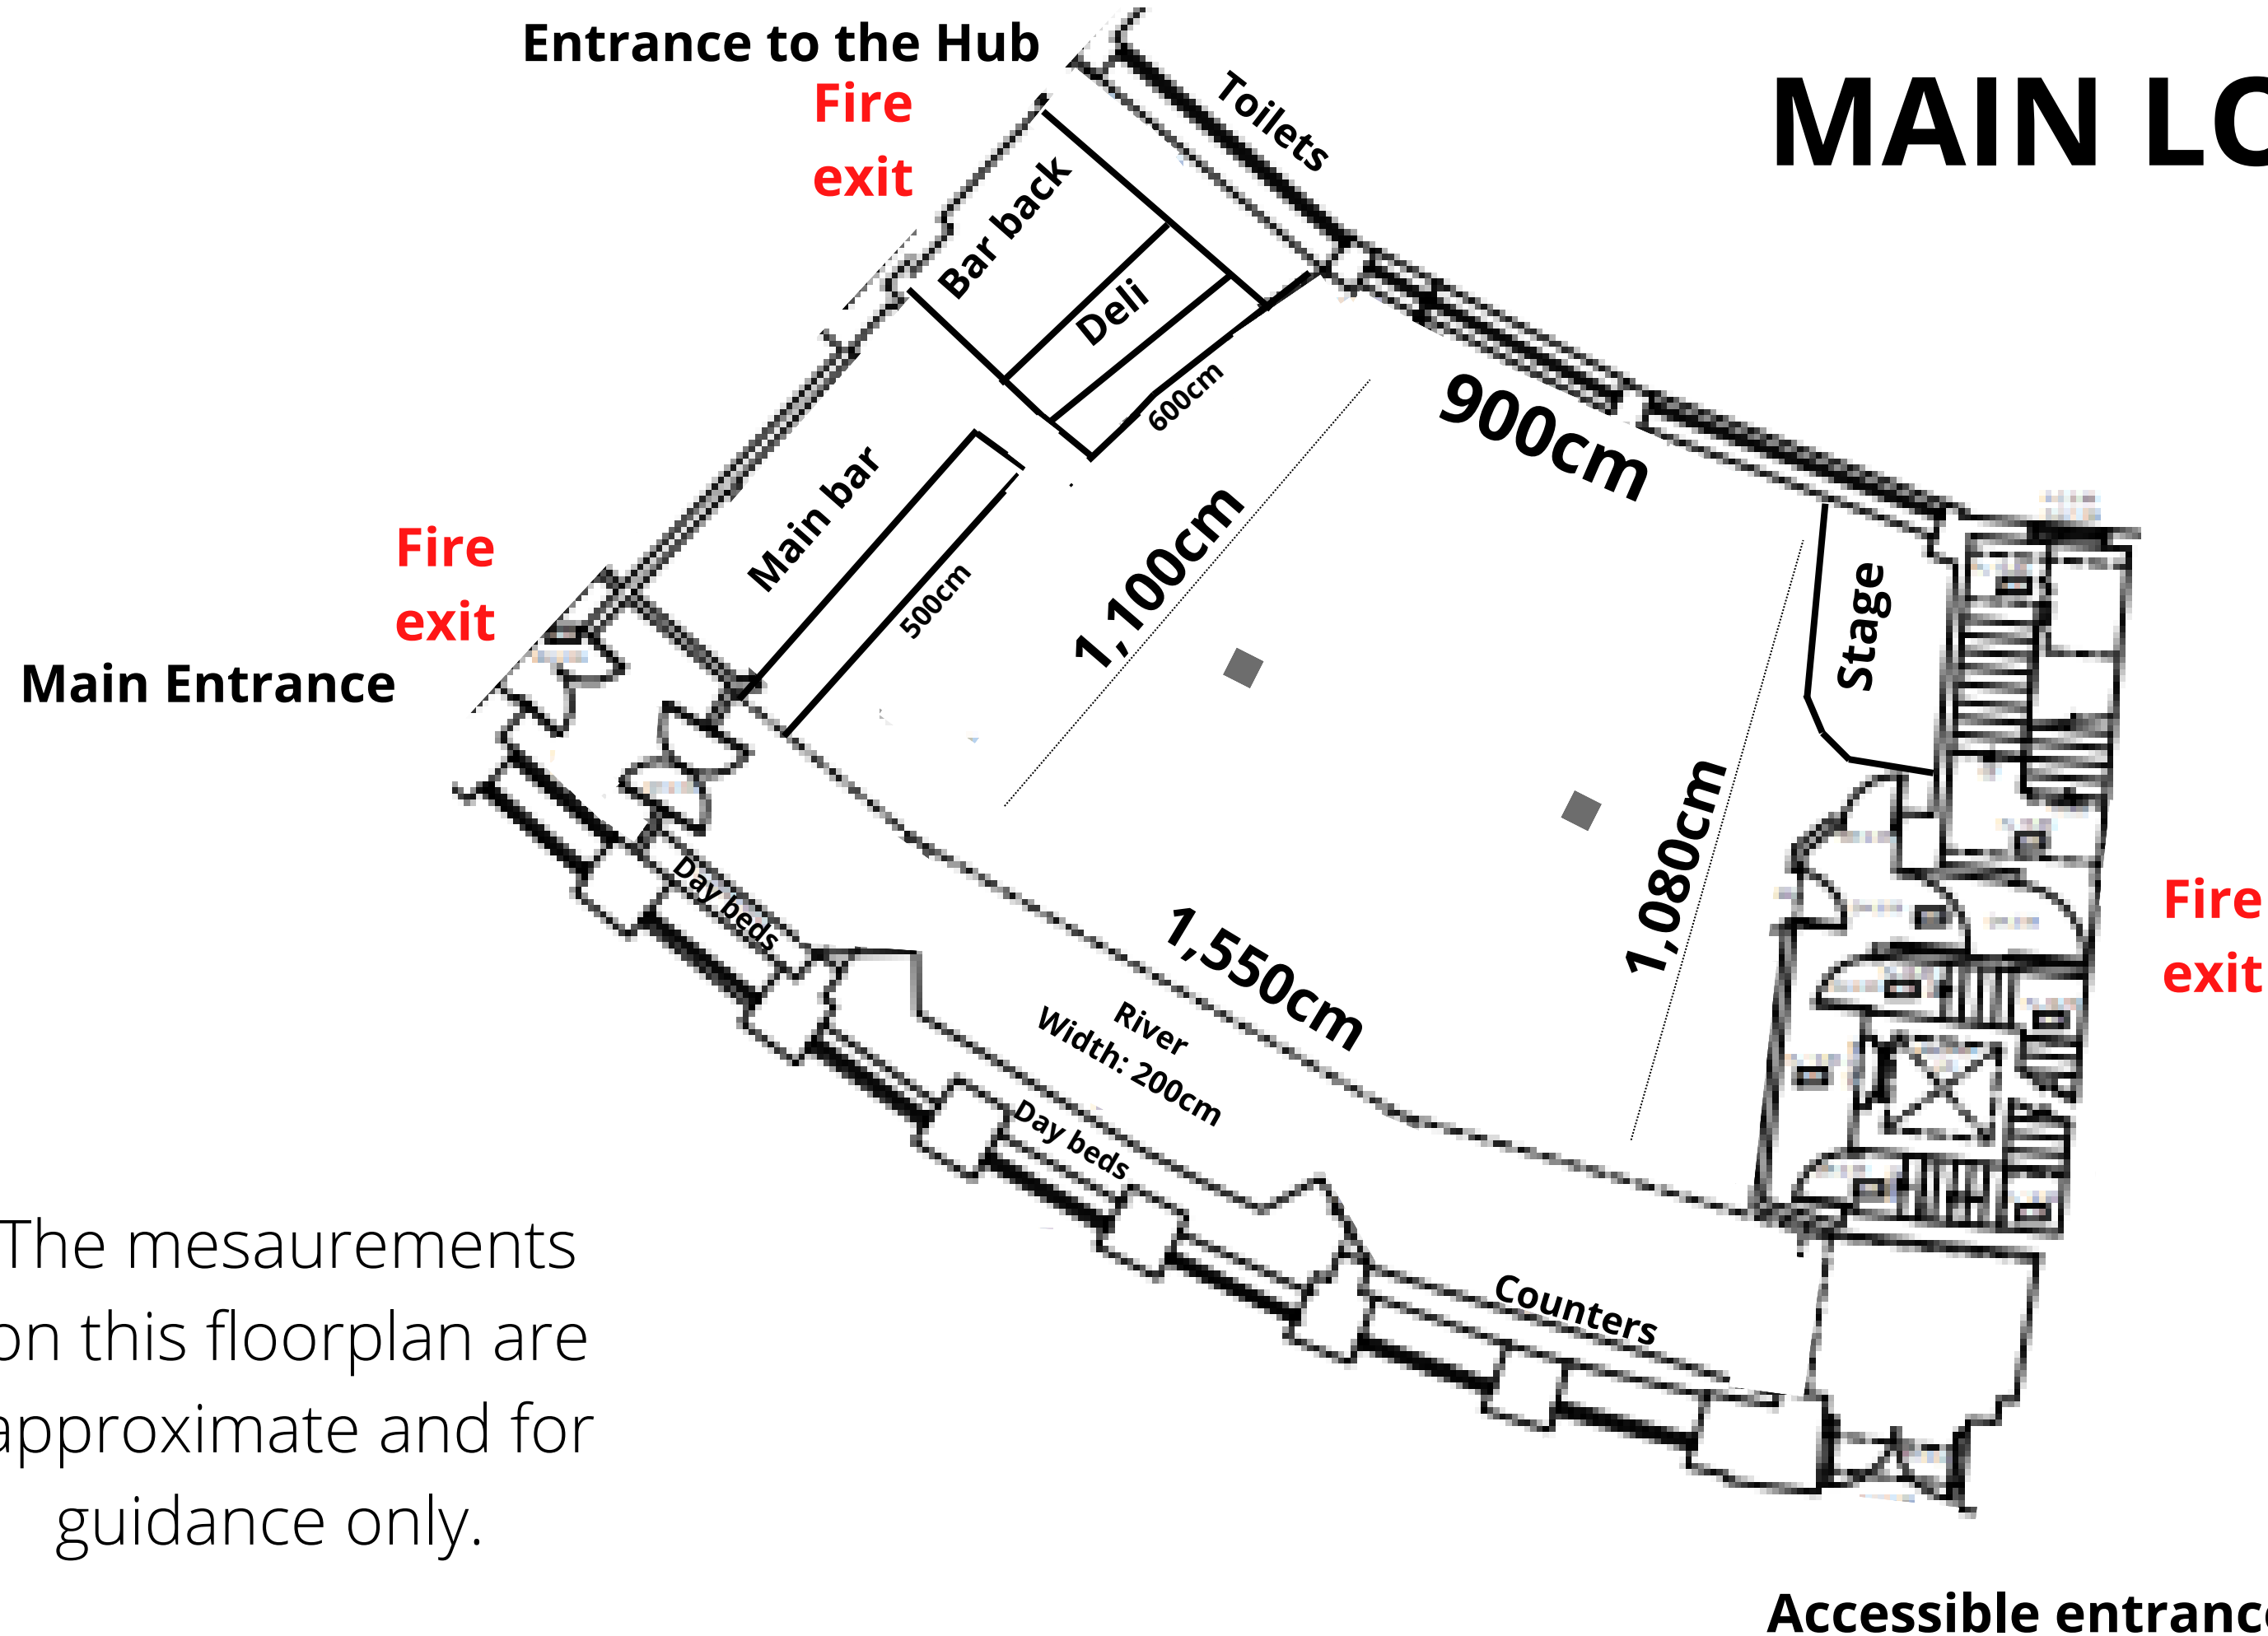

# MAIN LOUNGE

The measurements on this floorplan are approximate and for guidance only.

# THE HUB ON THE SQUARE

The measurements on this floorplan are approximate and for guidance only.