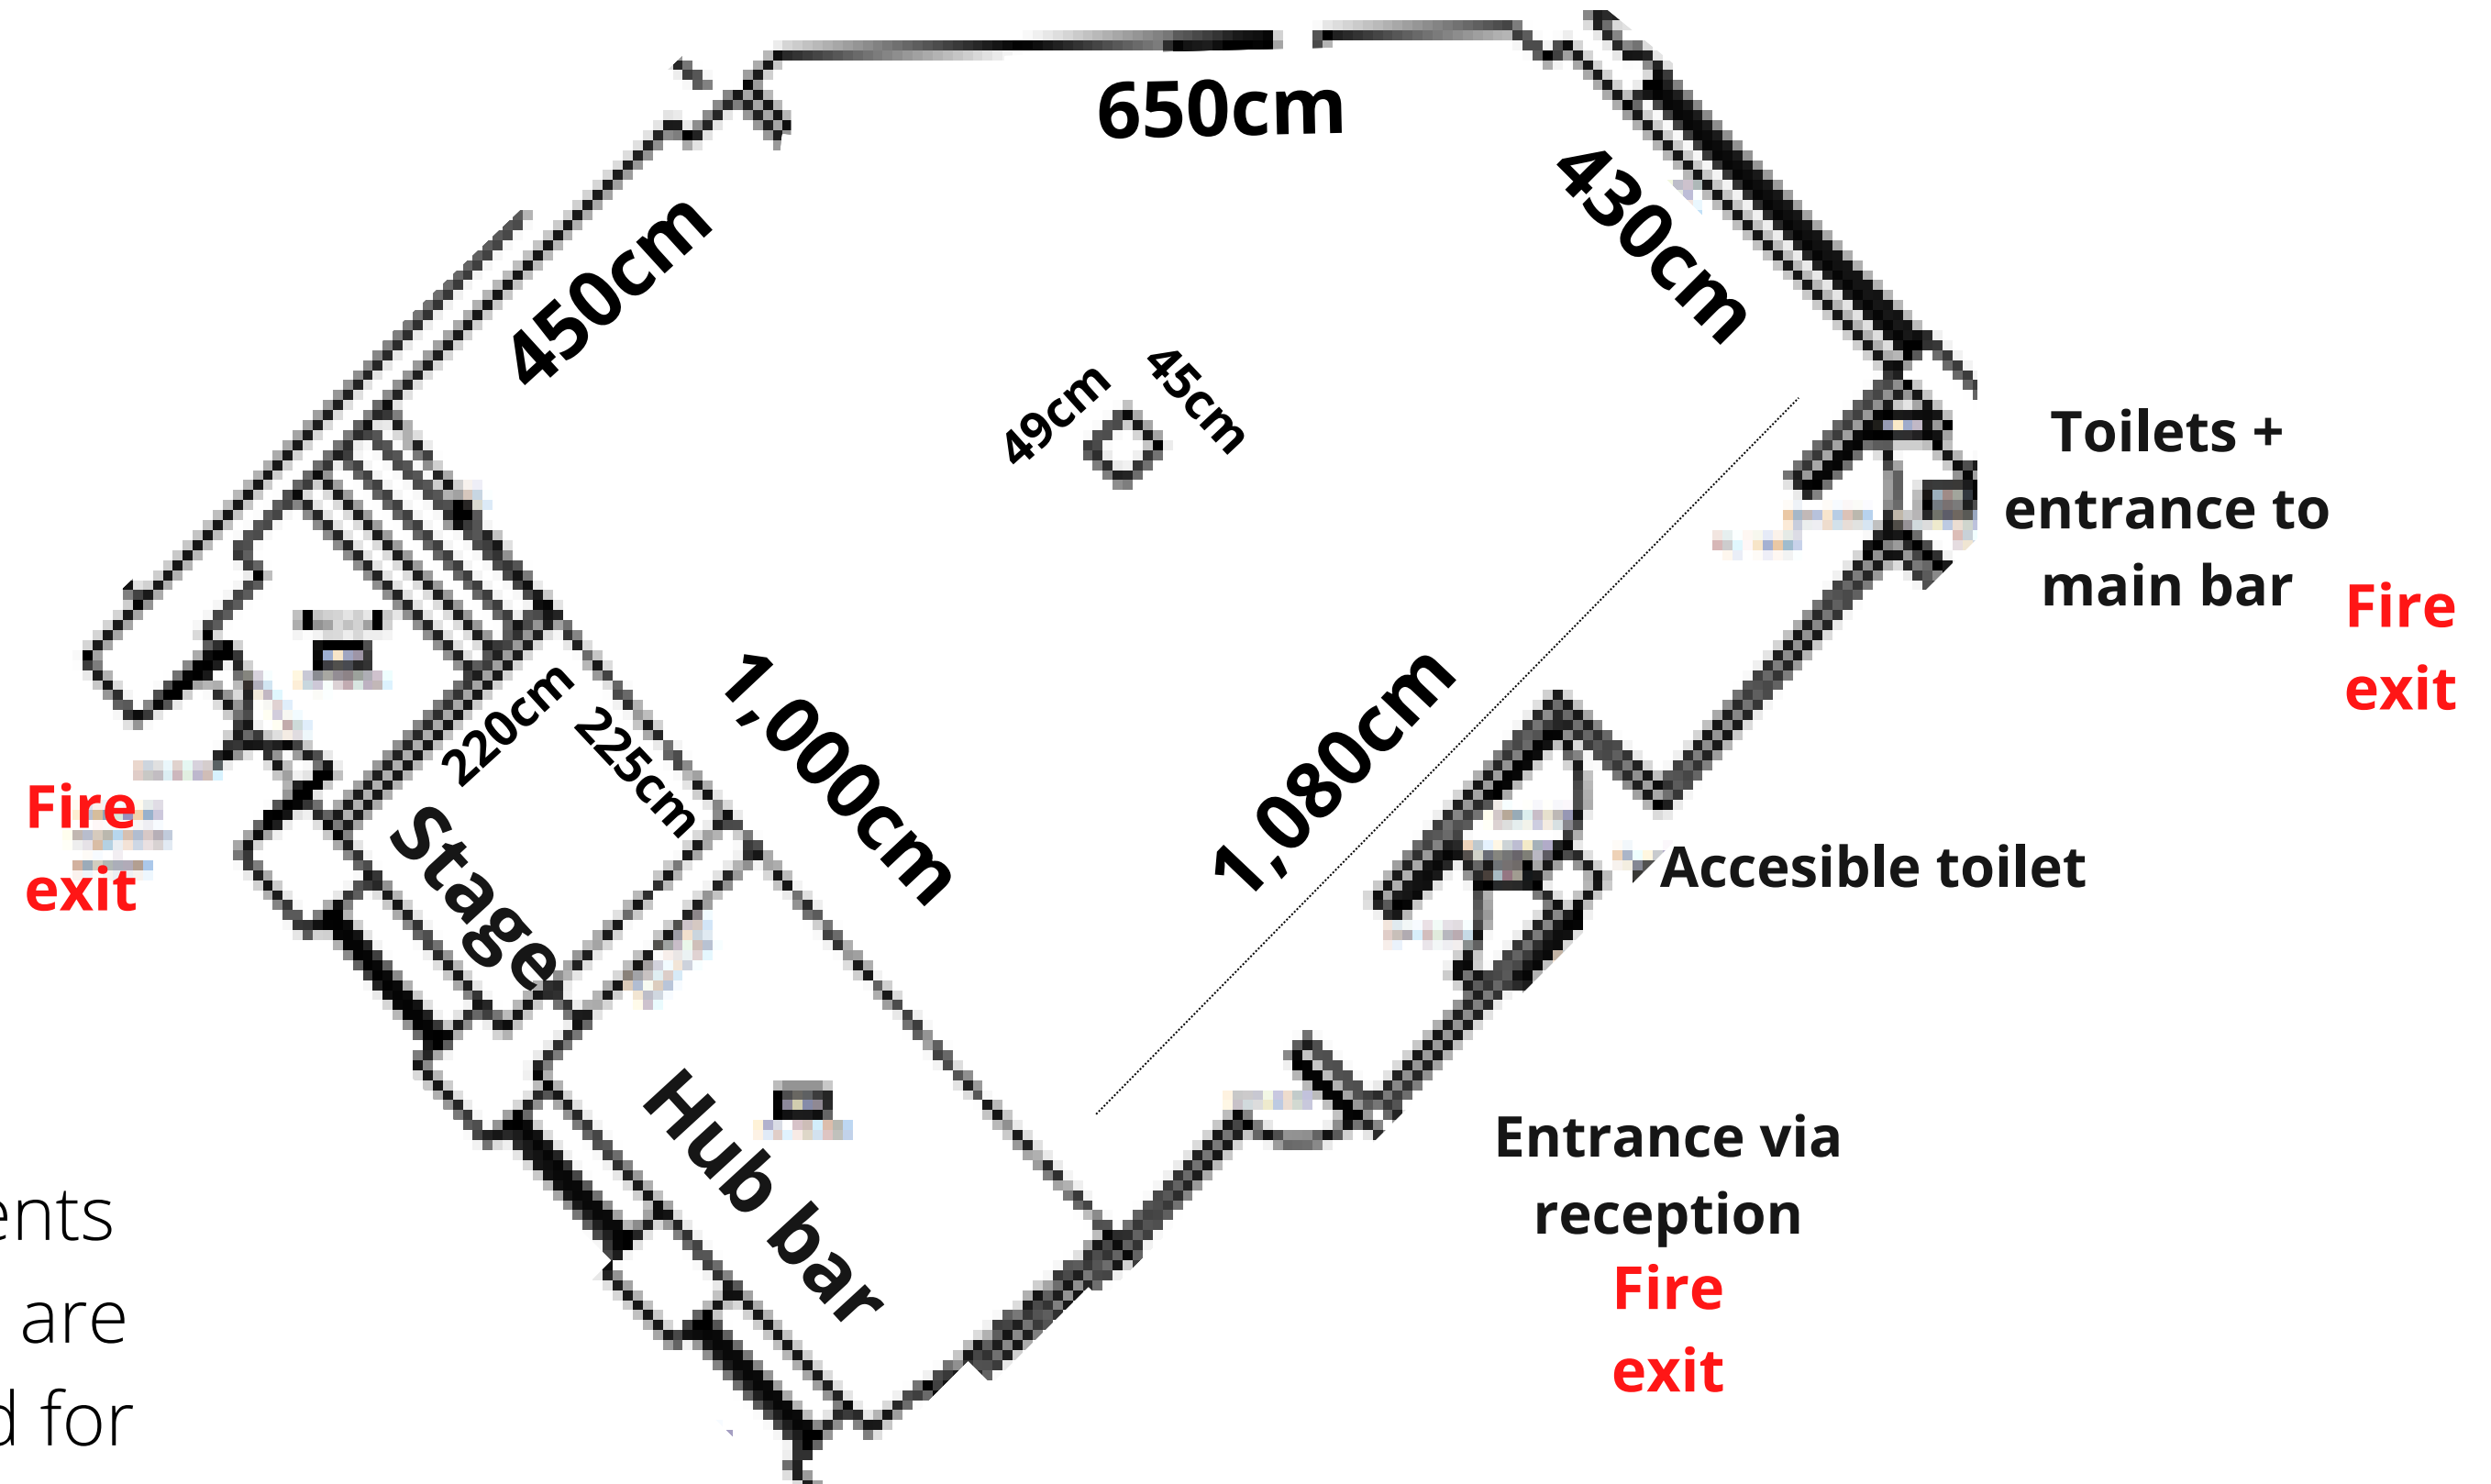

# MAIN LOUNGE

The measurements on this floorplan are approximate and for guidance only.

# THE HUB ON THE SQUARE

The measurements on this floorplan are approximate and for guidance only.