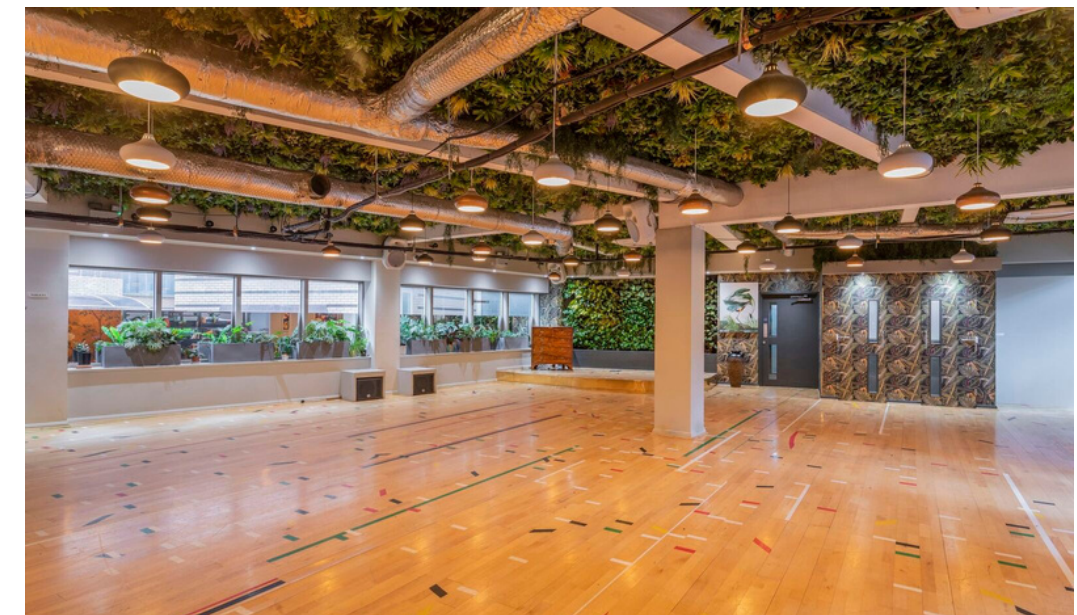

# MAIN LOUNGE

02

The grand epi-centre of **ARBORETUM** features a stage, living green wall and fully serviced bar.

With a capacity of up to 200 people, this unique and exciting space is ideal for large events such as product launches, live music showcases, panel and audience talks, after parties and more.

# MAIN LOUNGE

# THE HUB ON THE SQUARE

04

A contemporary co-working space that benefits from high ceilings, natural daylight and plants to increase productivity. Available for private hire, with a capacity of up to 120 people standing.