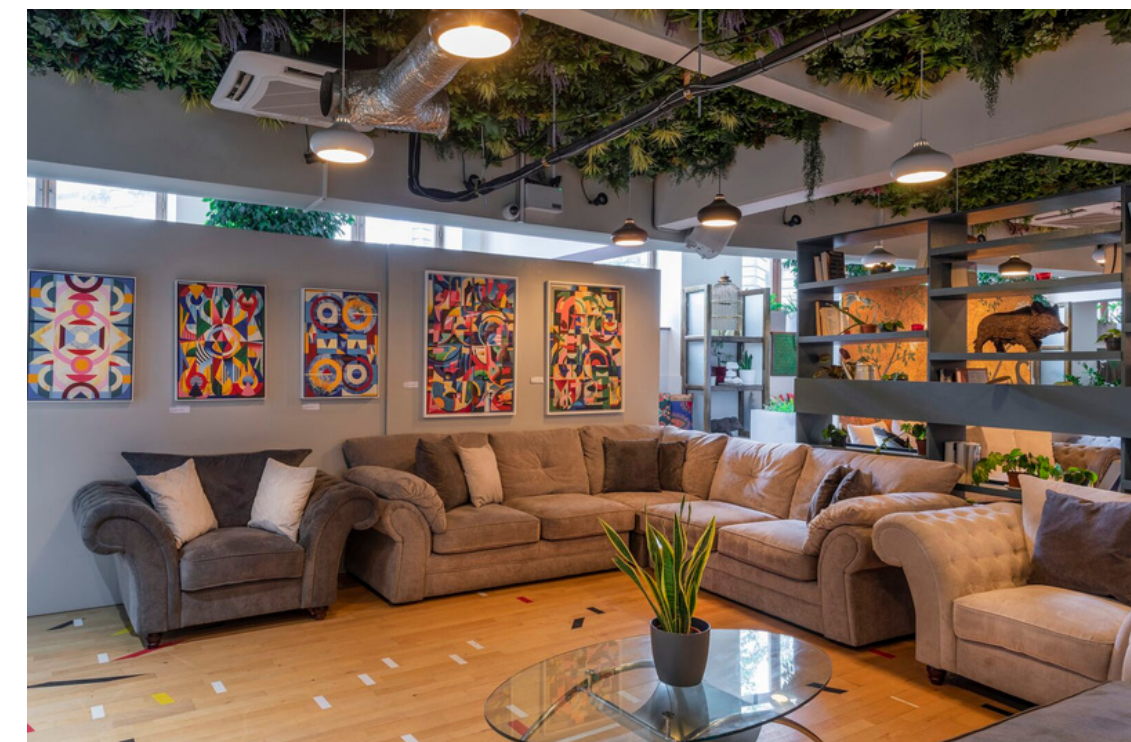

# MAIN LOUNGE

02

The grand epi-centre of **ARBORETUM** features a stage, living green wall and fully serviced bar.

With a capacity of up to 200 people, this unique and exciting space is ideal for large events such as product launches, live music showcases, panel and audience talks, after parties and more.

# MAIN LOUNGE