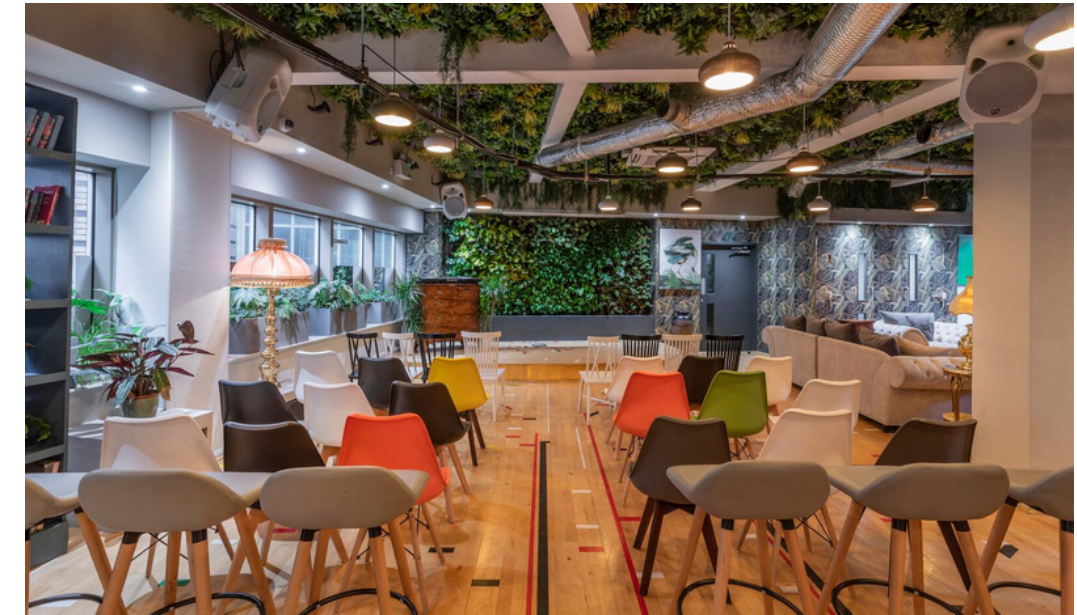

# MAIN LOUNGE

02

The grand epi-centre of **ARBORETUM** features a stage, living green wall and fully serviced bar.

With a capacity of up to 200 people, this unique and exciting space is ideal for large events such as product launches, live music showcases, panel and audience talks, after parties and more.

# MAIN LOUNGE

# THE HUB ON THE SQUARE

04

A contemporary co-working space that benefits from high ceilings, natural daylight and plants to increase productivity. Available for private hire, with a capacity of up to 120 people standing.