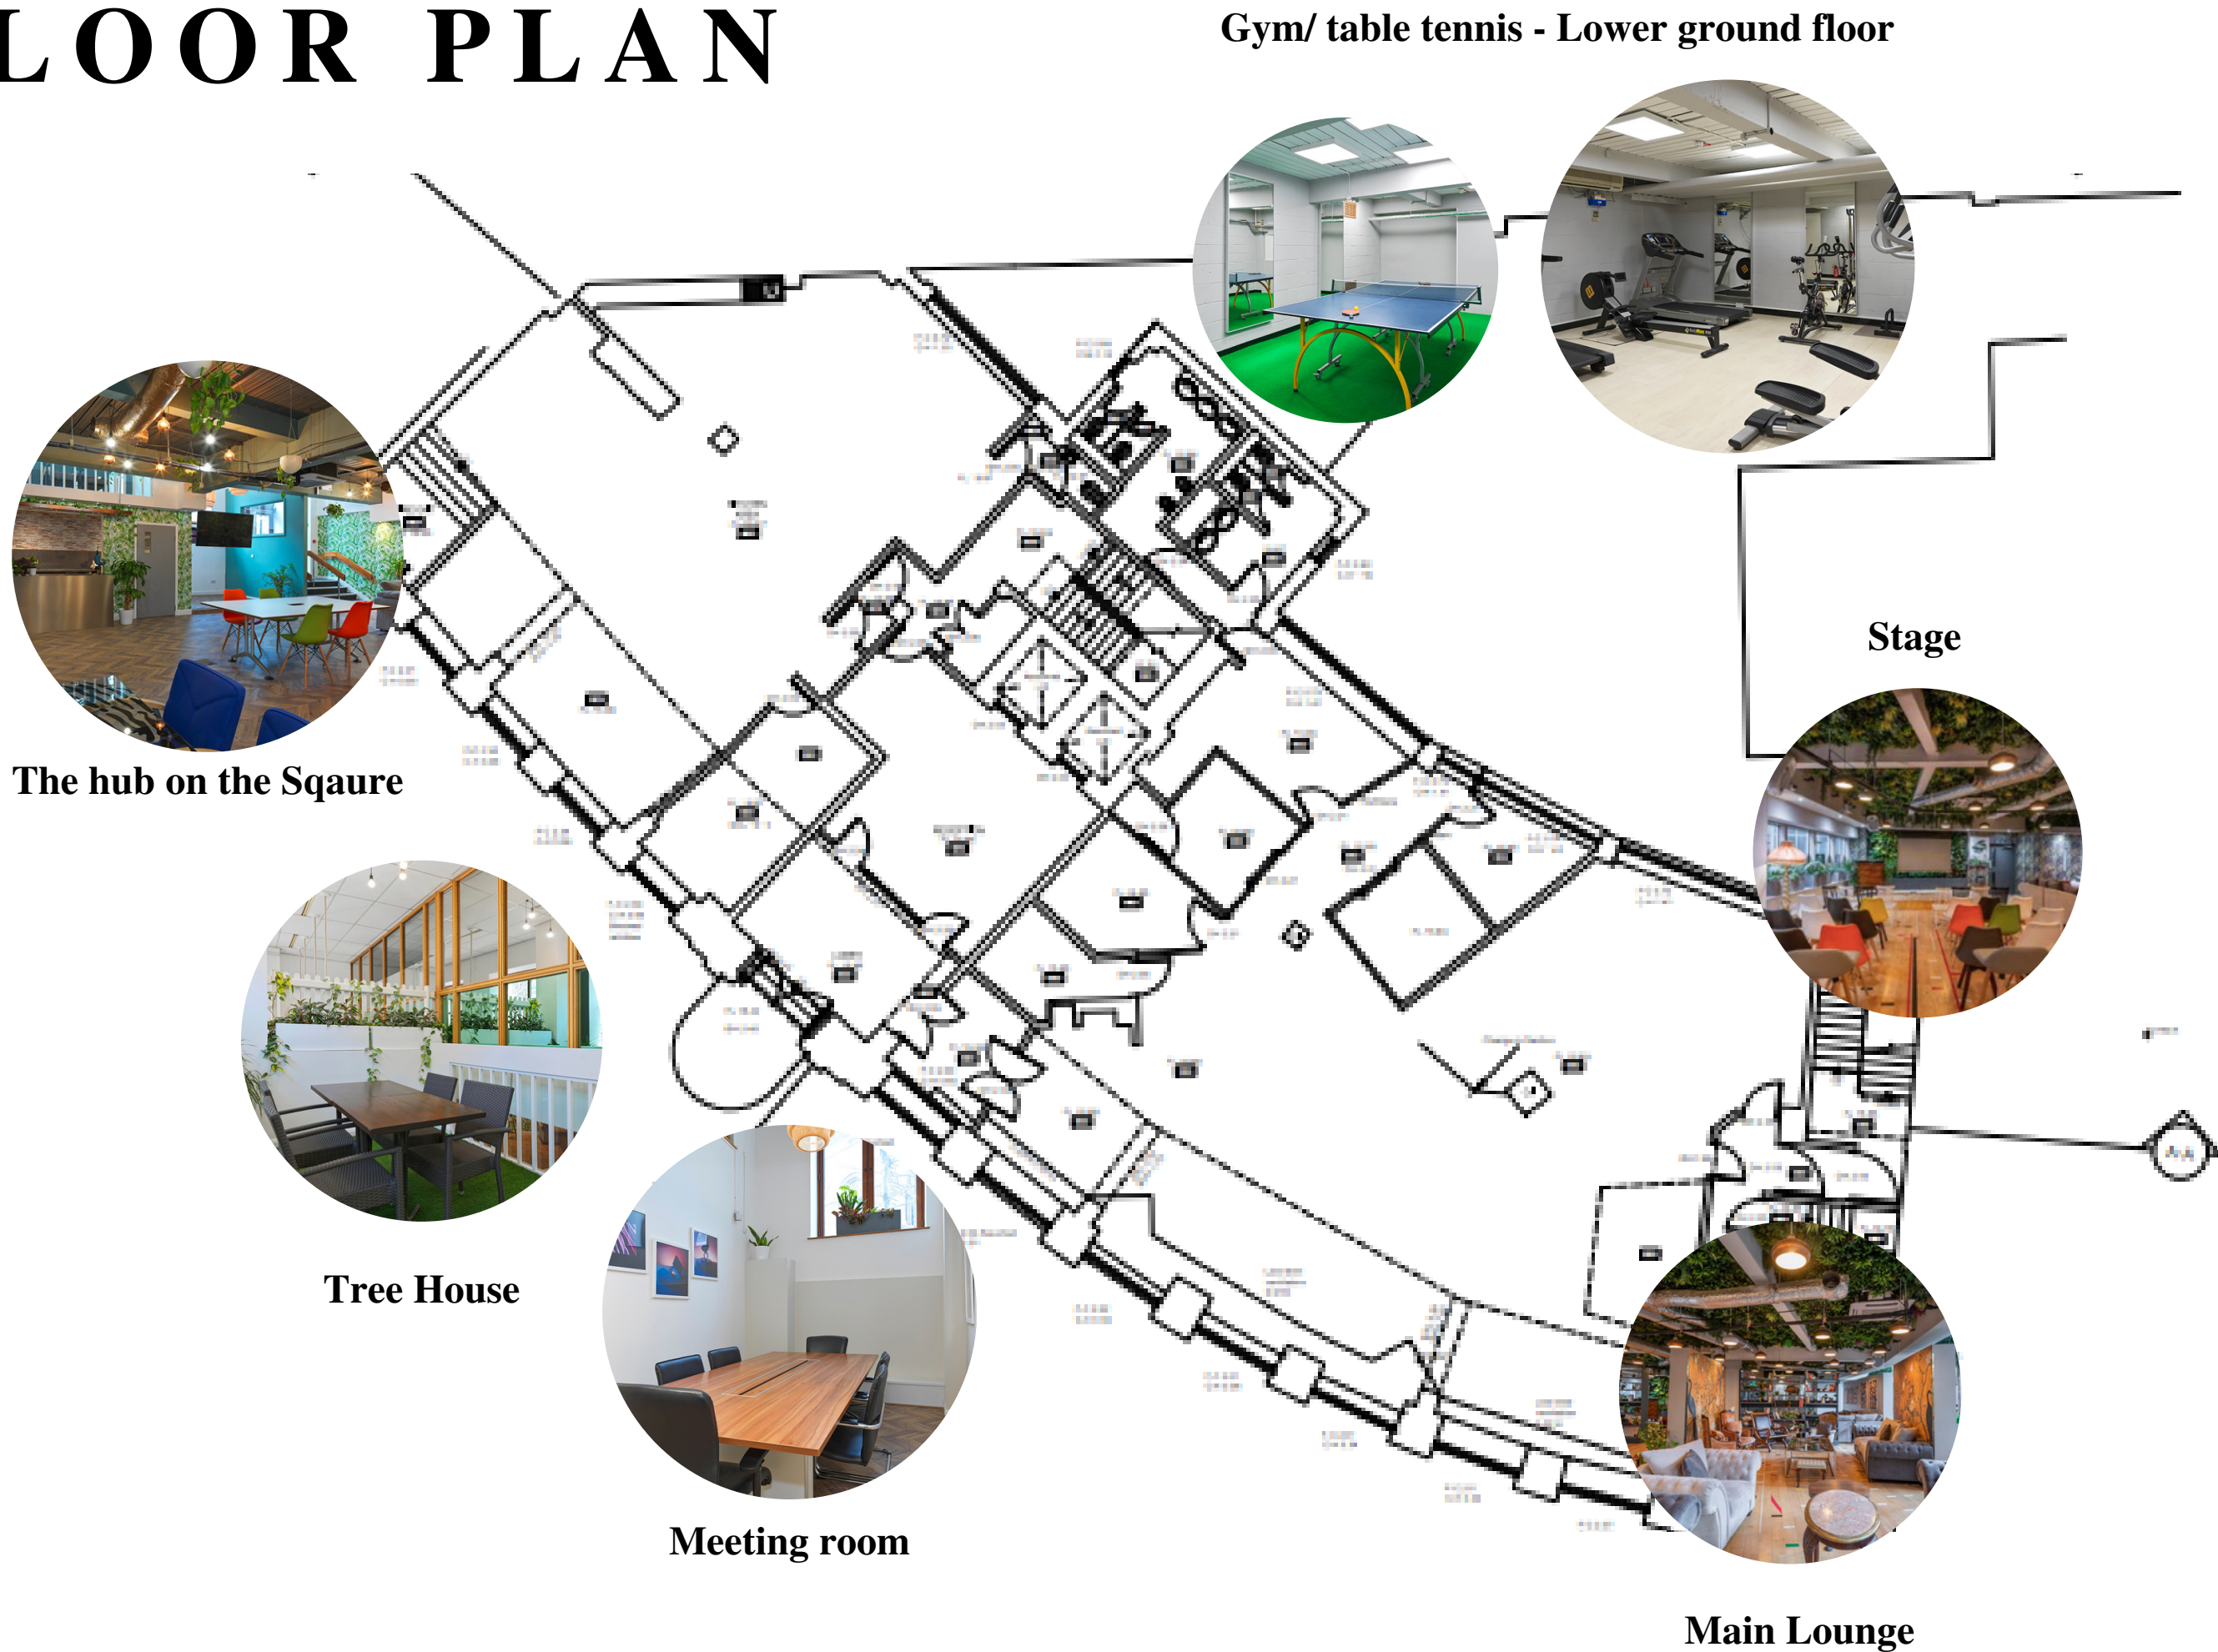

# MAIN LOUNGE

# FLOOR PLAN

The hub on the Sqaure

Gym/ table tennis - Lower ground floor

Stage

Tree House

Meeting room

Main Lounge