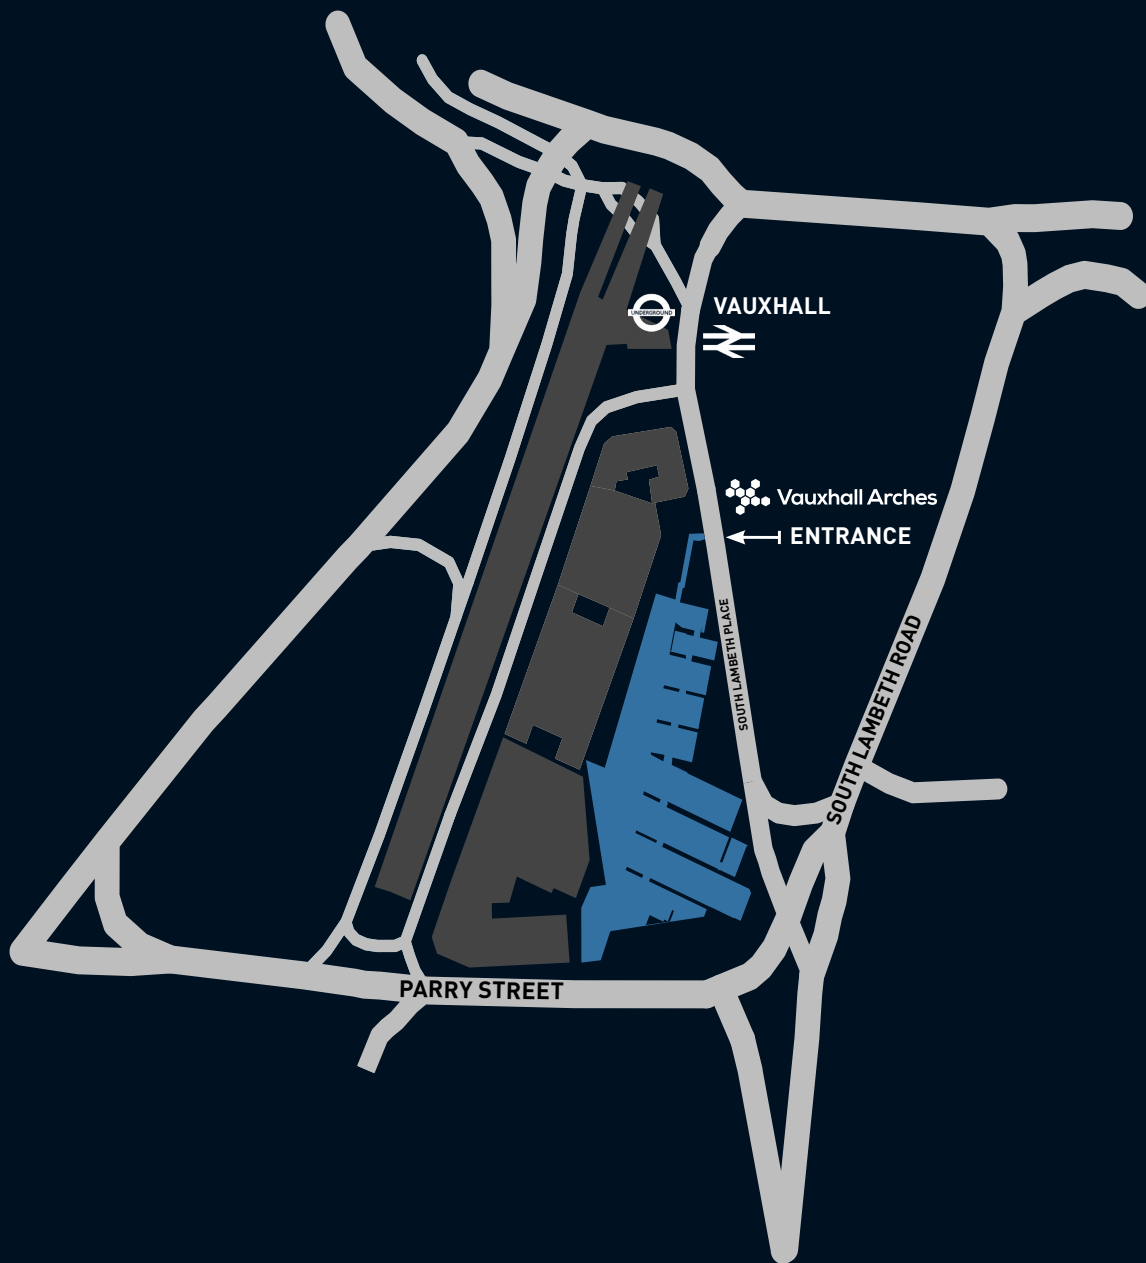

CONTACT

Our expert team is on hand to help you realise your vision – meeting your every event requirement and tailoring the event to suit your budget.

EMAIL

info@vauxhallarches.co.uk

PHONE

0203 242 0040

vauxhallarches.co.uk

ADDRESS

6 South Lambeth Place
Vauxhall
London
SW8 1SP