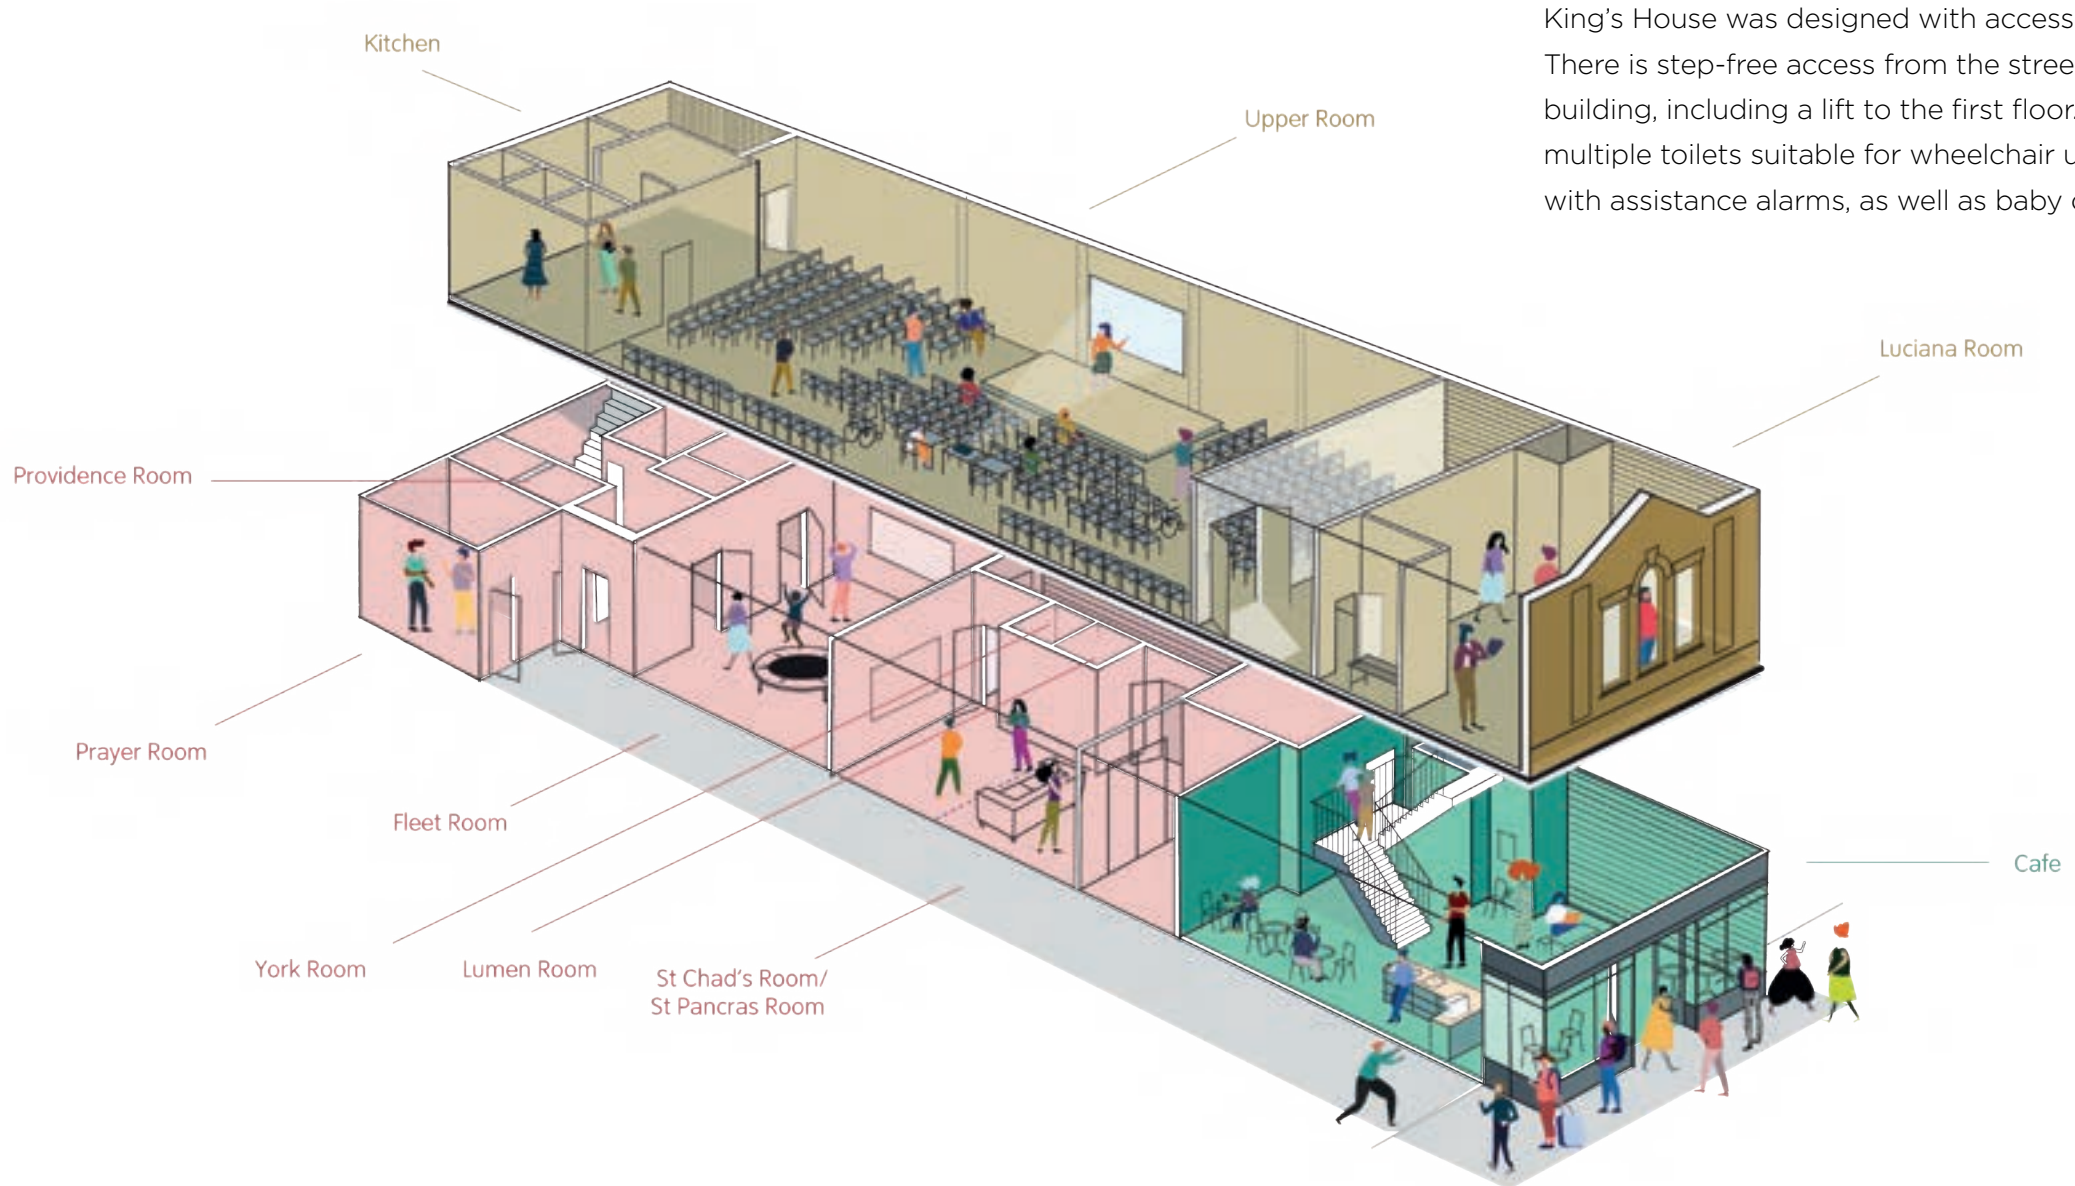

Ⓧ Angel Station

The Building

King's House was designed with accessibility in mind. There is step-free access from the street right through the building, including a lift to the first floor. There are also multiple toilets suitable for wheelchair users and fitted with assistance alarms, as well as baby changing units.

The Upper Room

The main event space.

Situated on the first floor, this 2000sq ft former Billiards Hall has been newly-refurbished, containing exposed brick walls, industrial windows & high ceilings. With a 200-seat flexible auditorium and full PA/AV system, the space is fully equipped for live streaming and hybrid events.