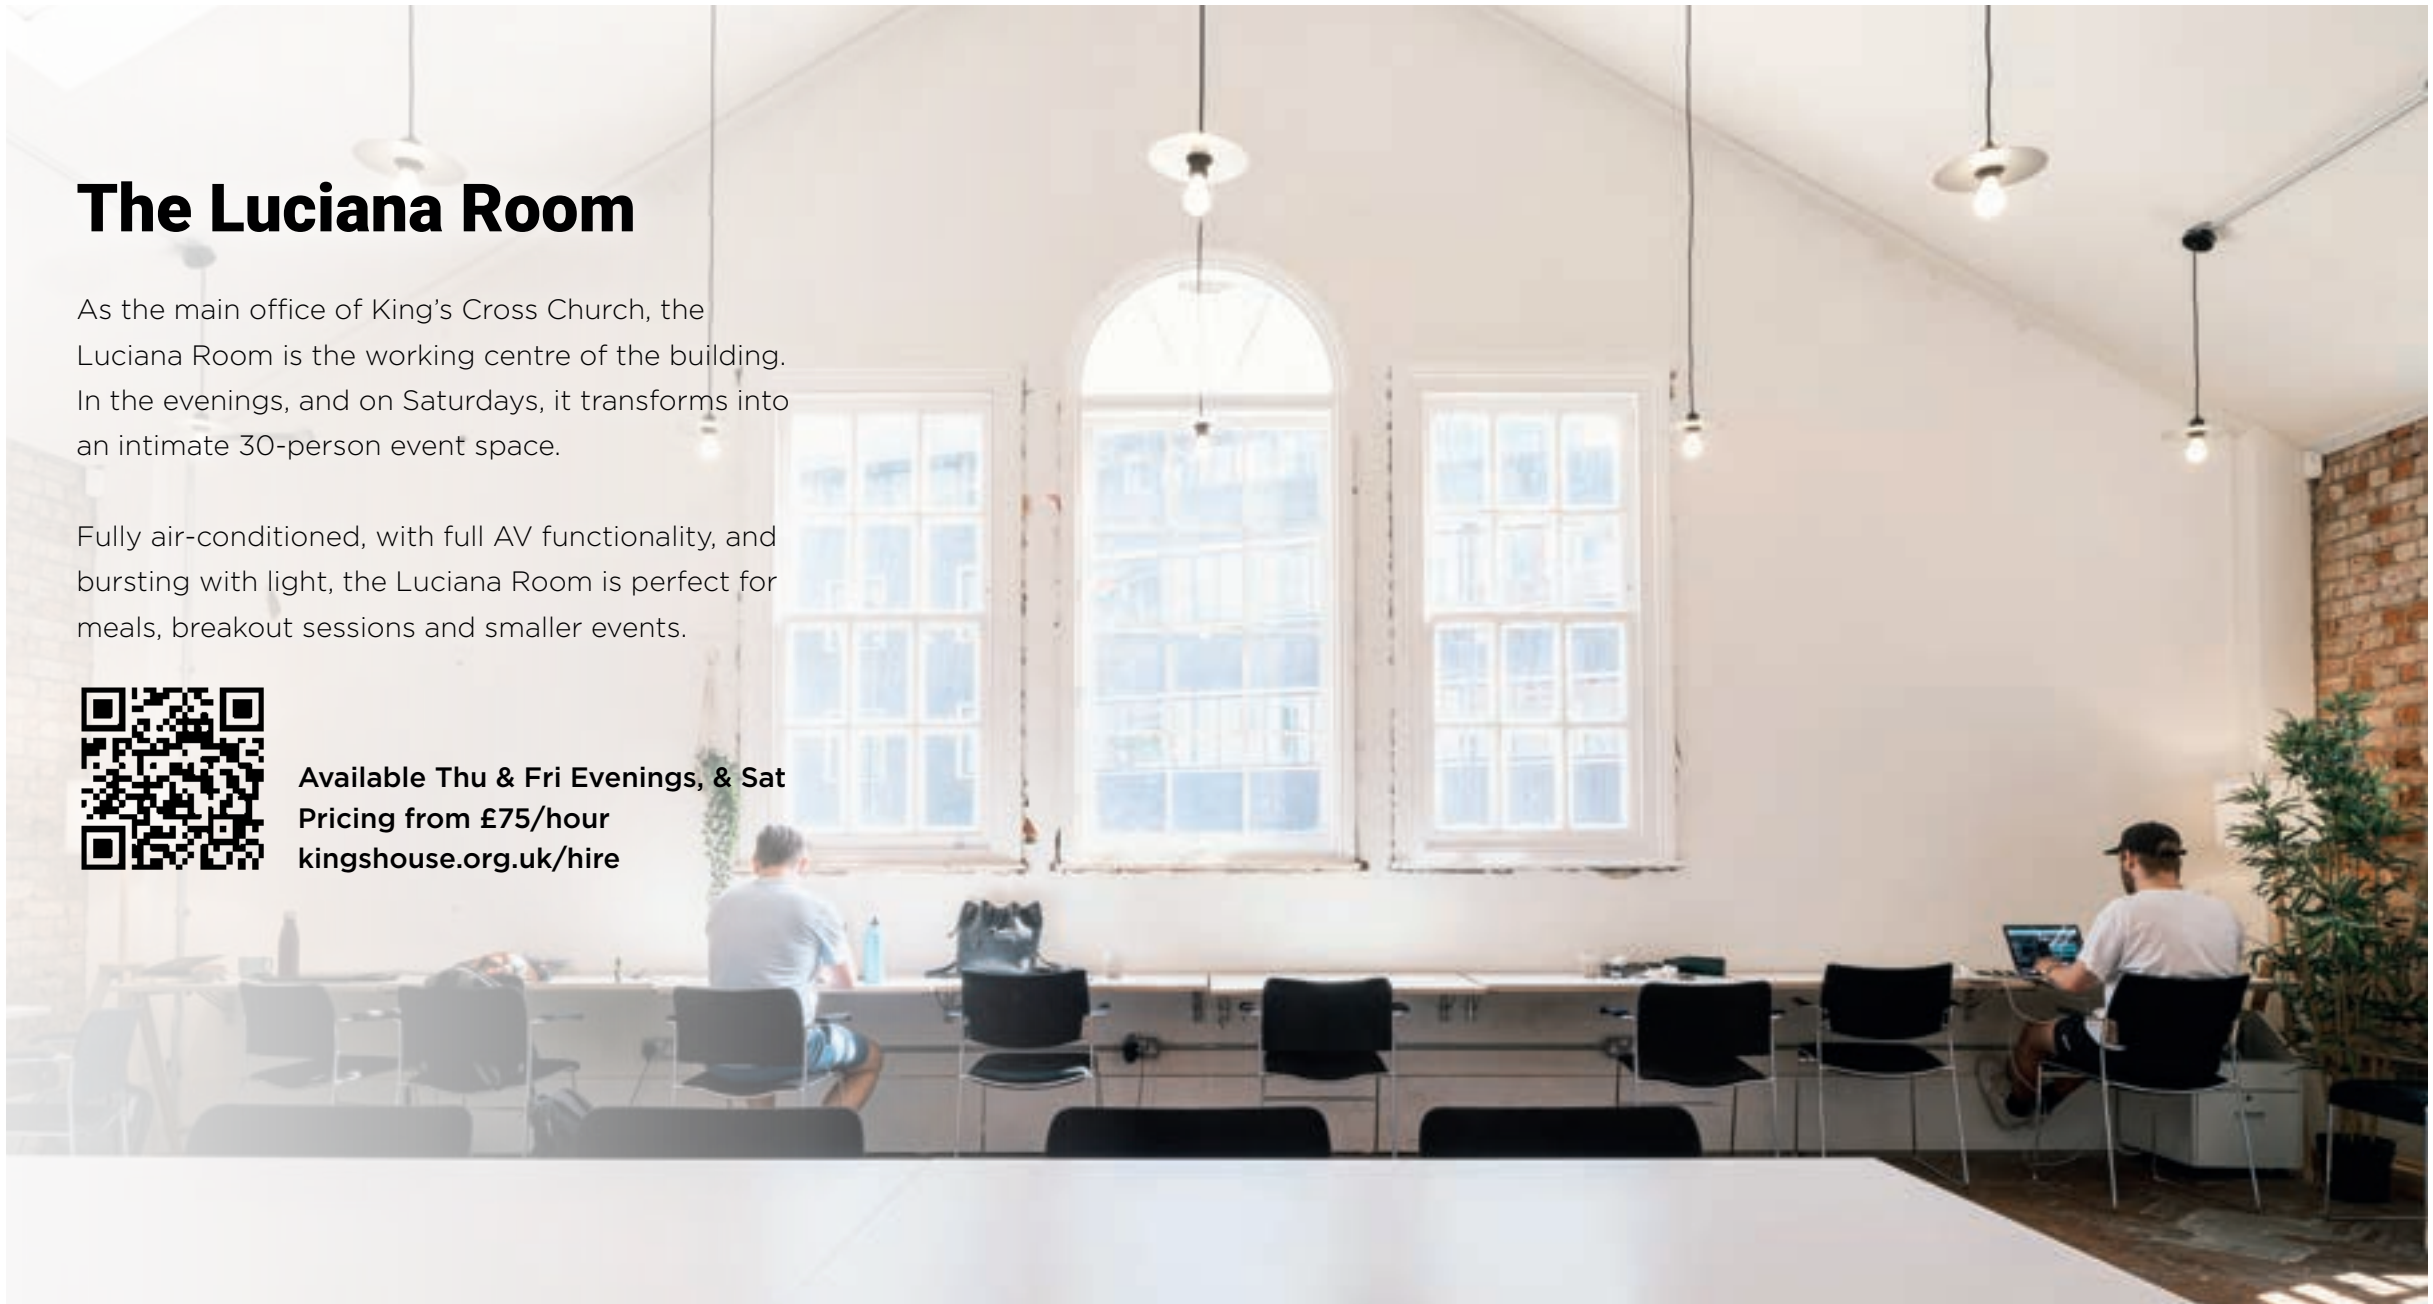

The Luciana Room

As the main office of King's Cross Church, the Luciana Room is the working centre of the building. In the evenings, and on Saturdays, it transforms into an intimate 30-person event space.

Fully air-conditioned, with full AV functionality, and bursting with light, the Luciana Room is perfect for meals, breakout sessions and smaller events.

Available Thu & Fri Evenings, & Sat
Pricing from £75/hour
kingshouse.org.uk/hire