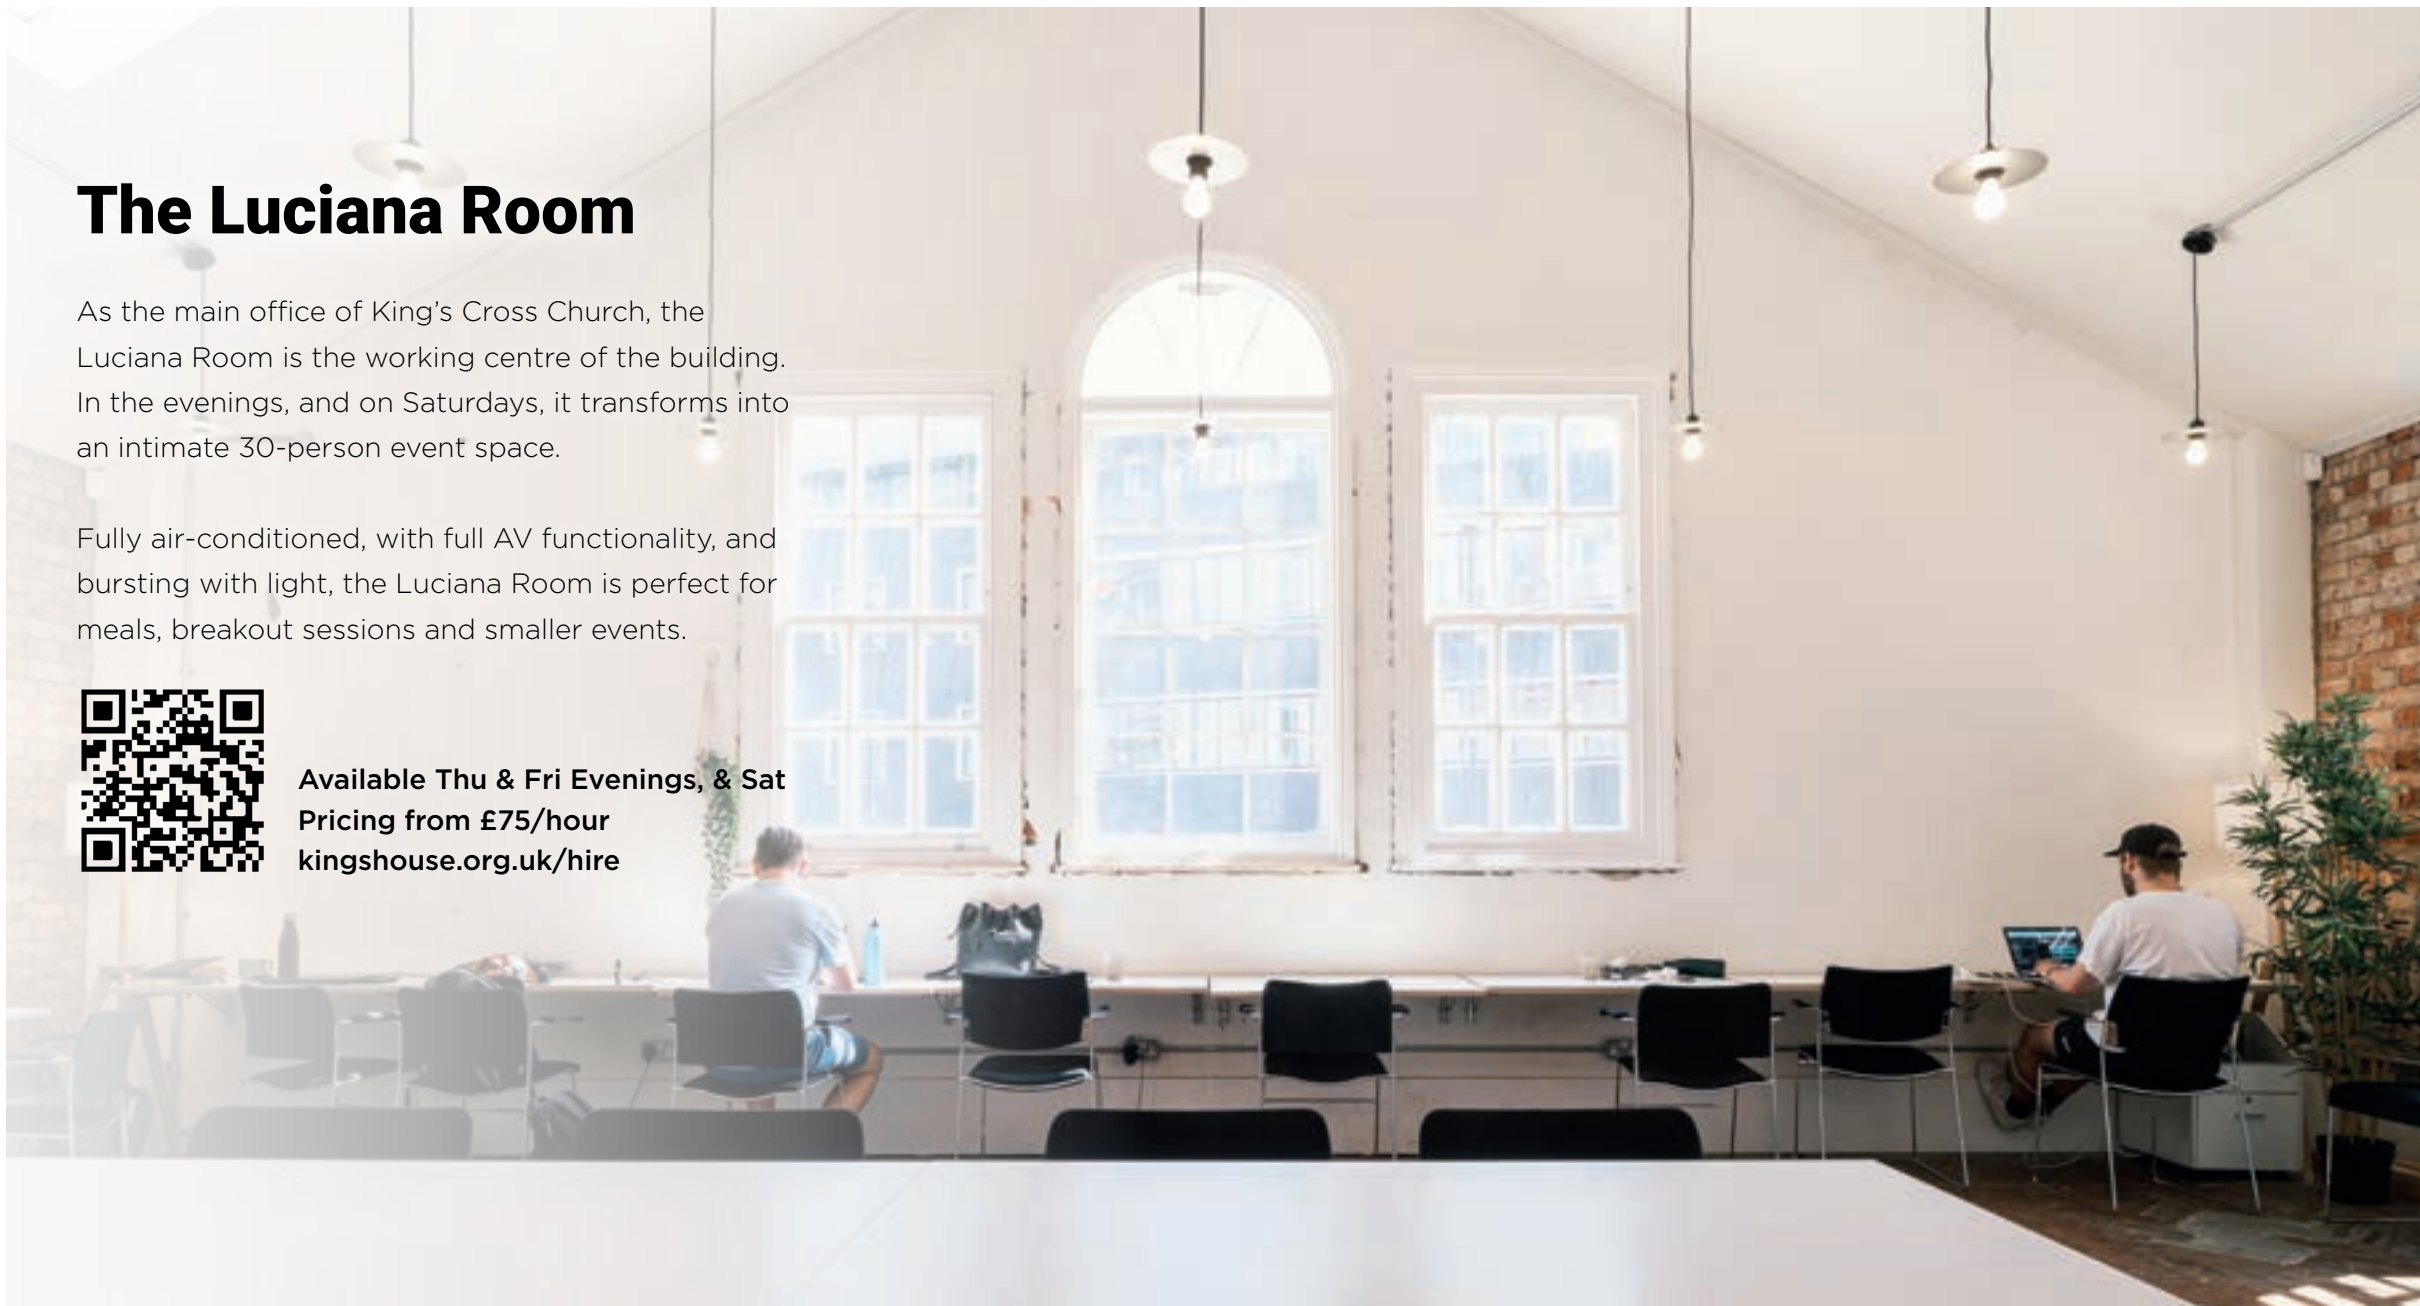

The Luciana Room

As the main office of King's Cross Church, the Luciana Room is the working centre of the building. In the evenings, and on Saturdays, it transforms into an intimate 30-person event space.

Fully air-conditioned, with full AV functionality, and bursting with light, the Luciana Room is perfect for meals, breakout sessions and smaller events.

Available Thu & Fri Evenings, & Sat
Pricing from £75/hour
kingshouse.org.uk/hire