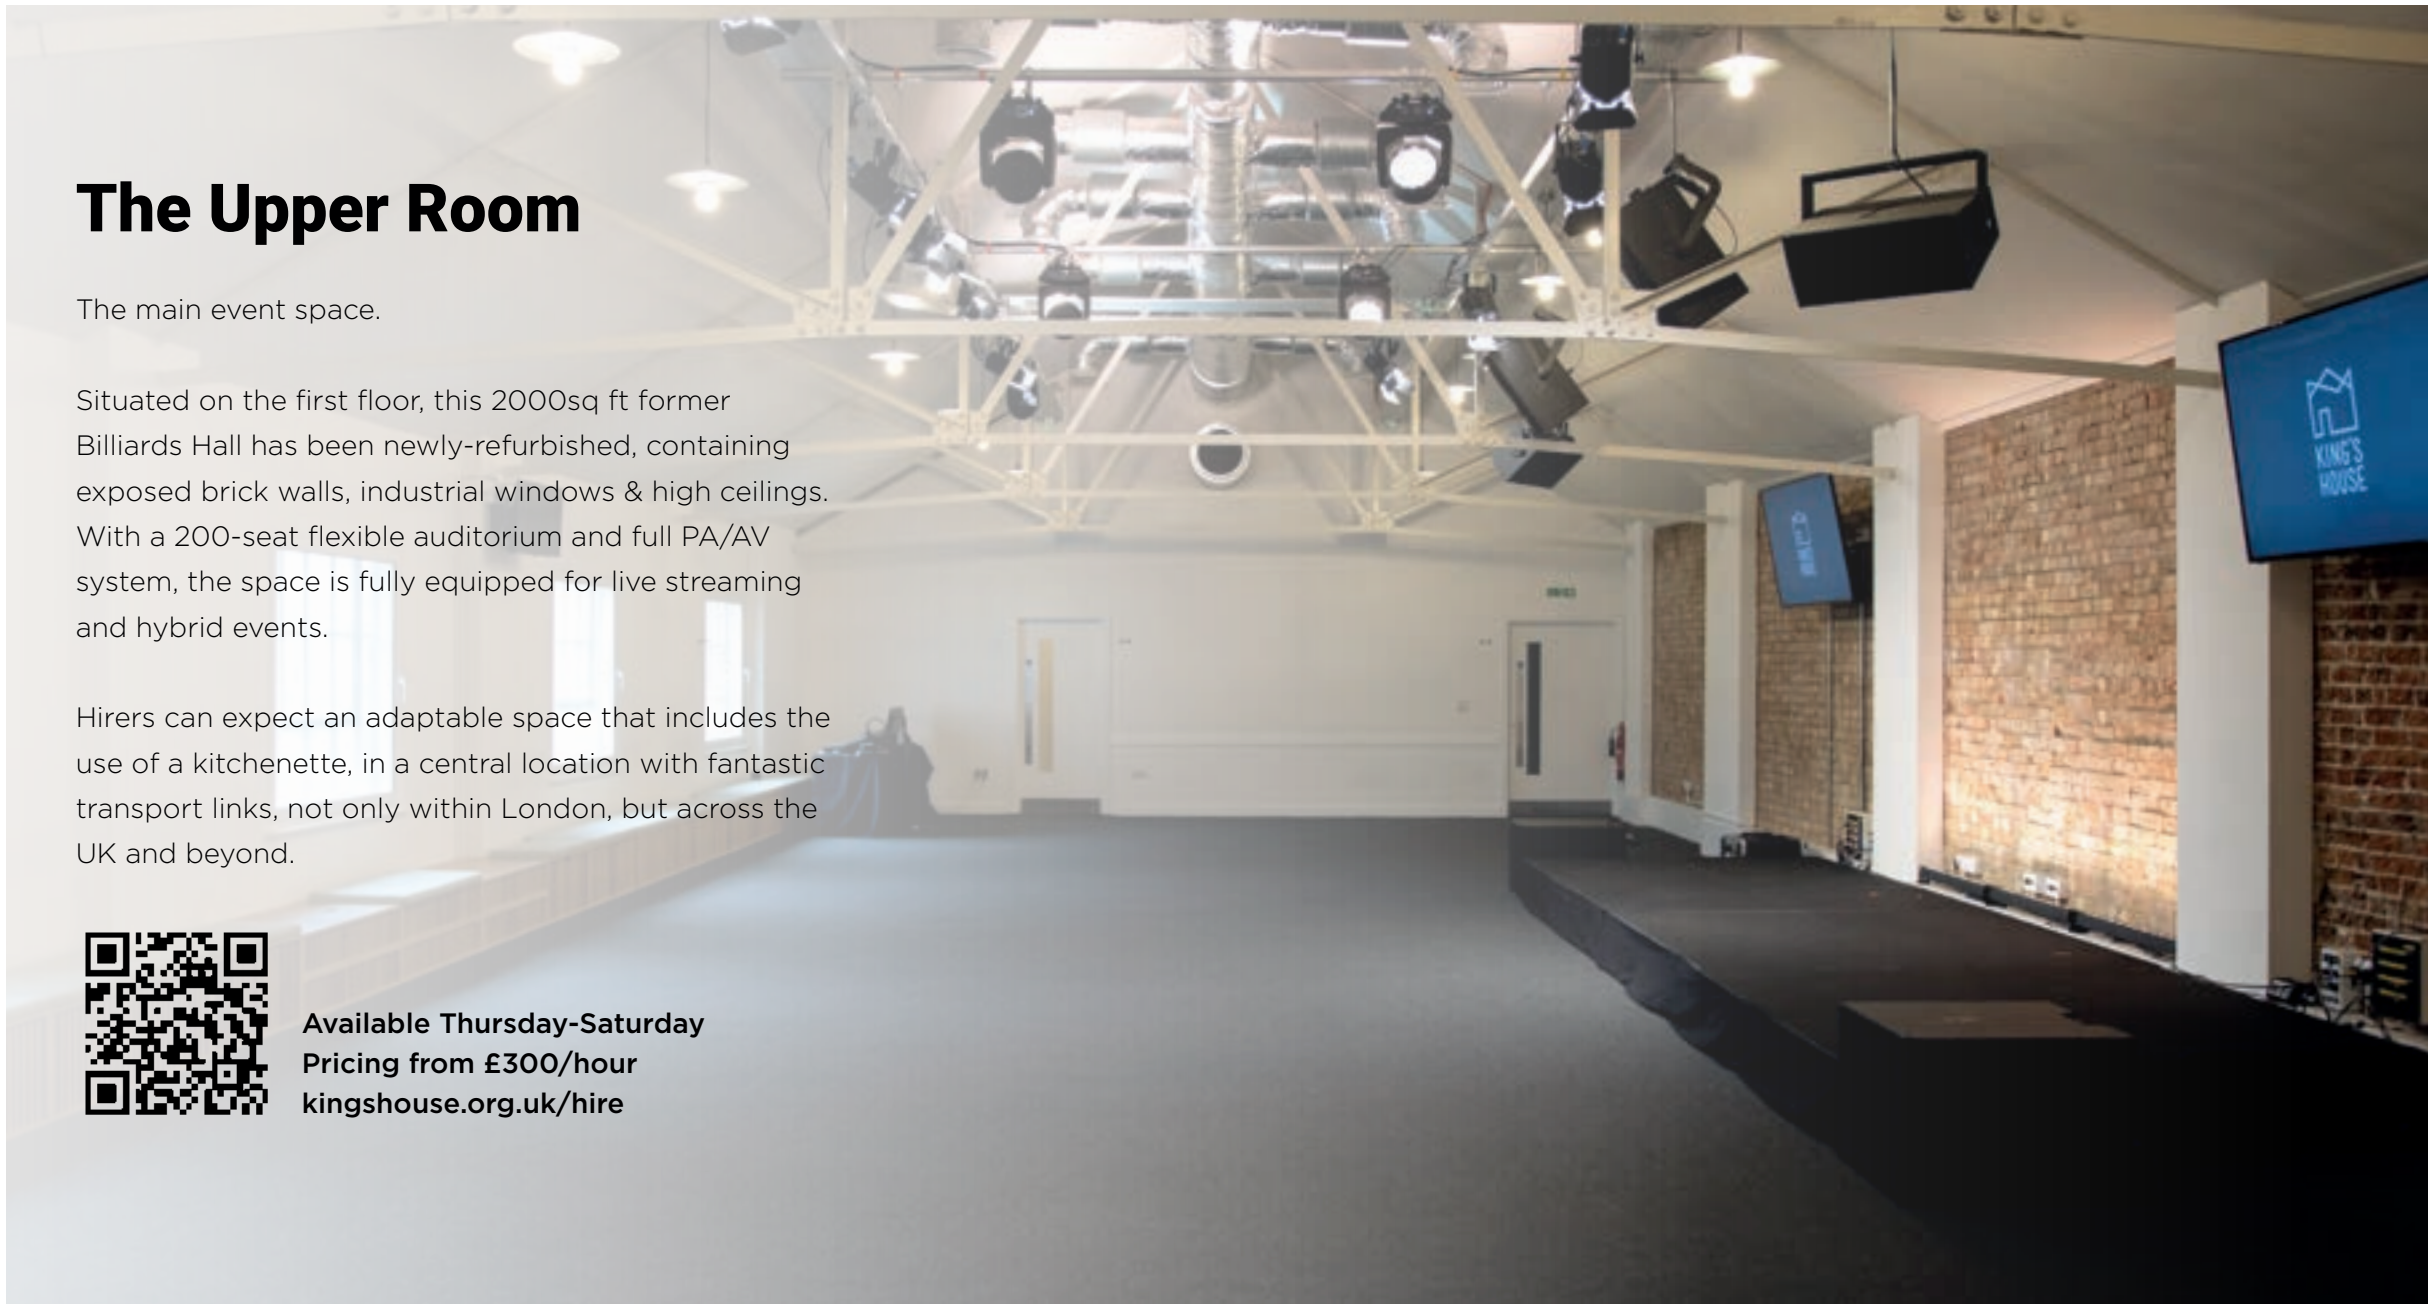

The Upper Room

The main event space.

Situated on the first floor, this 2000sq ft former Billiards Hall has been newly-refurbished, containing exposed brick walls, industrial windows & high ceilings. With a 200-seat flexible auditorium and full PA/AV system, the space is fully equipped for live streaming and hybrid events.

Hirers can expect an adaptable space that includes the use of a kitchenette, in a central location with fantastic transport links, not only within London, but across the UK and beyond.

Available Thursday-Saturday
Pricing from £300/hour
kingshouse.org.uk/hire