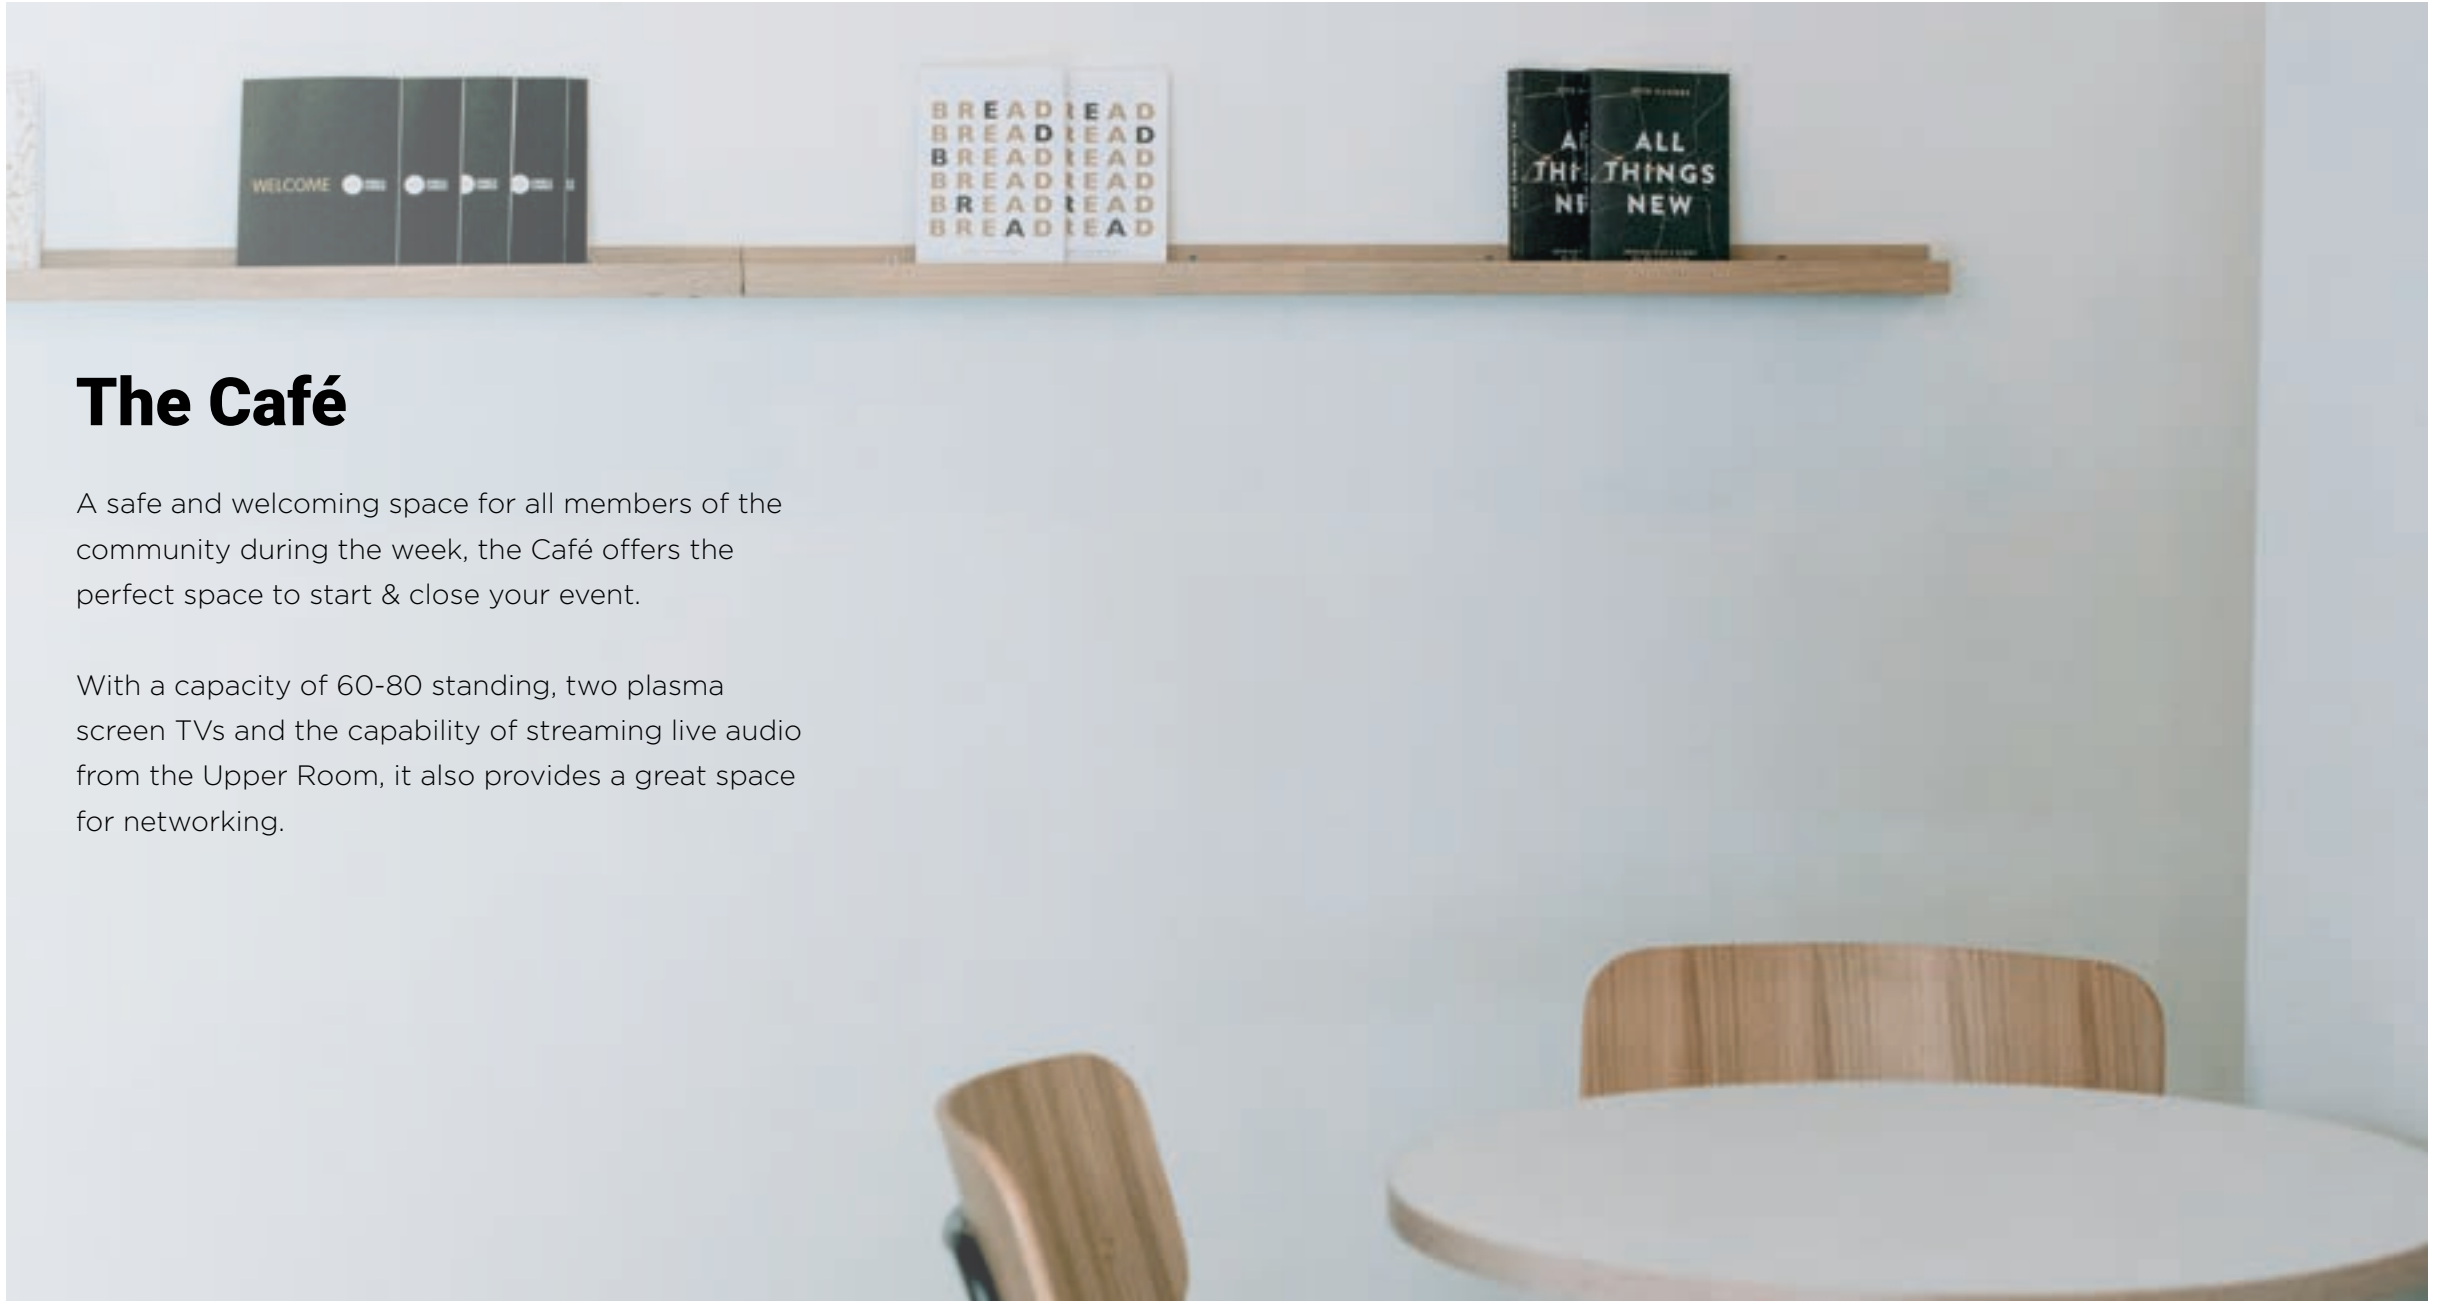

The Café

A safe and welcoming space for all members of the community during the week, the Café offers the perfect space to start & close your event.

With a capacity of 60-80 standing, two plasma screen TVs and the capability of streaming live audio from the Upper Room, it also provides a great space for networking.