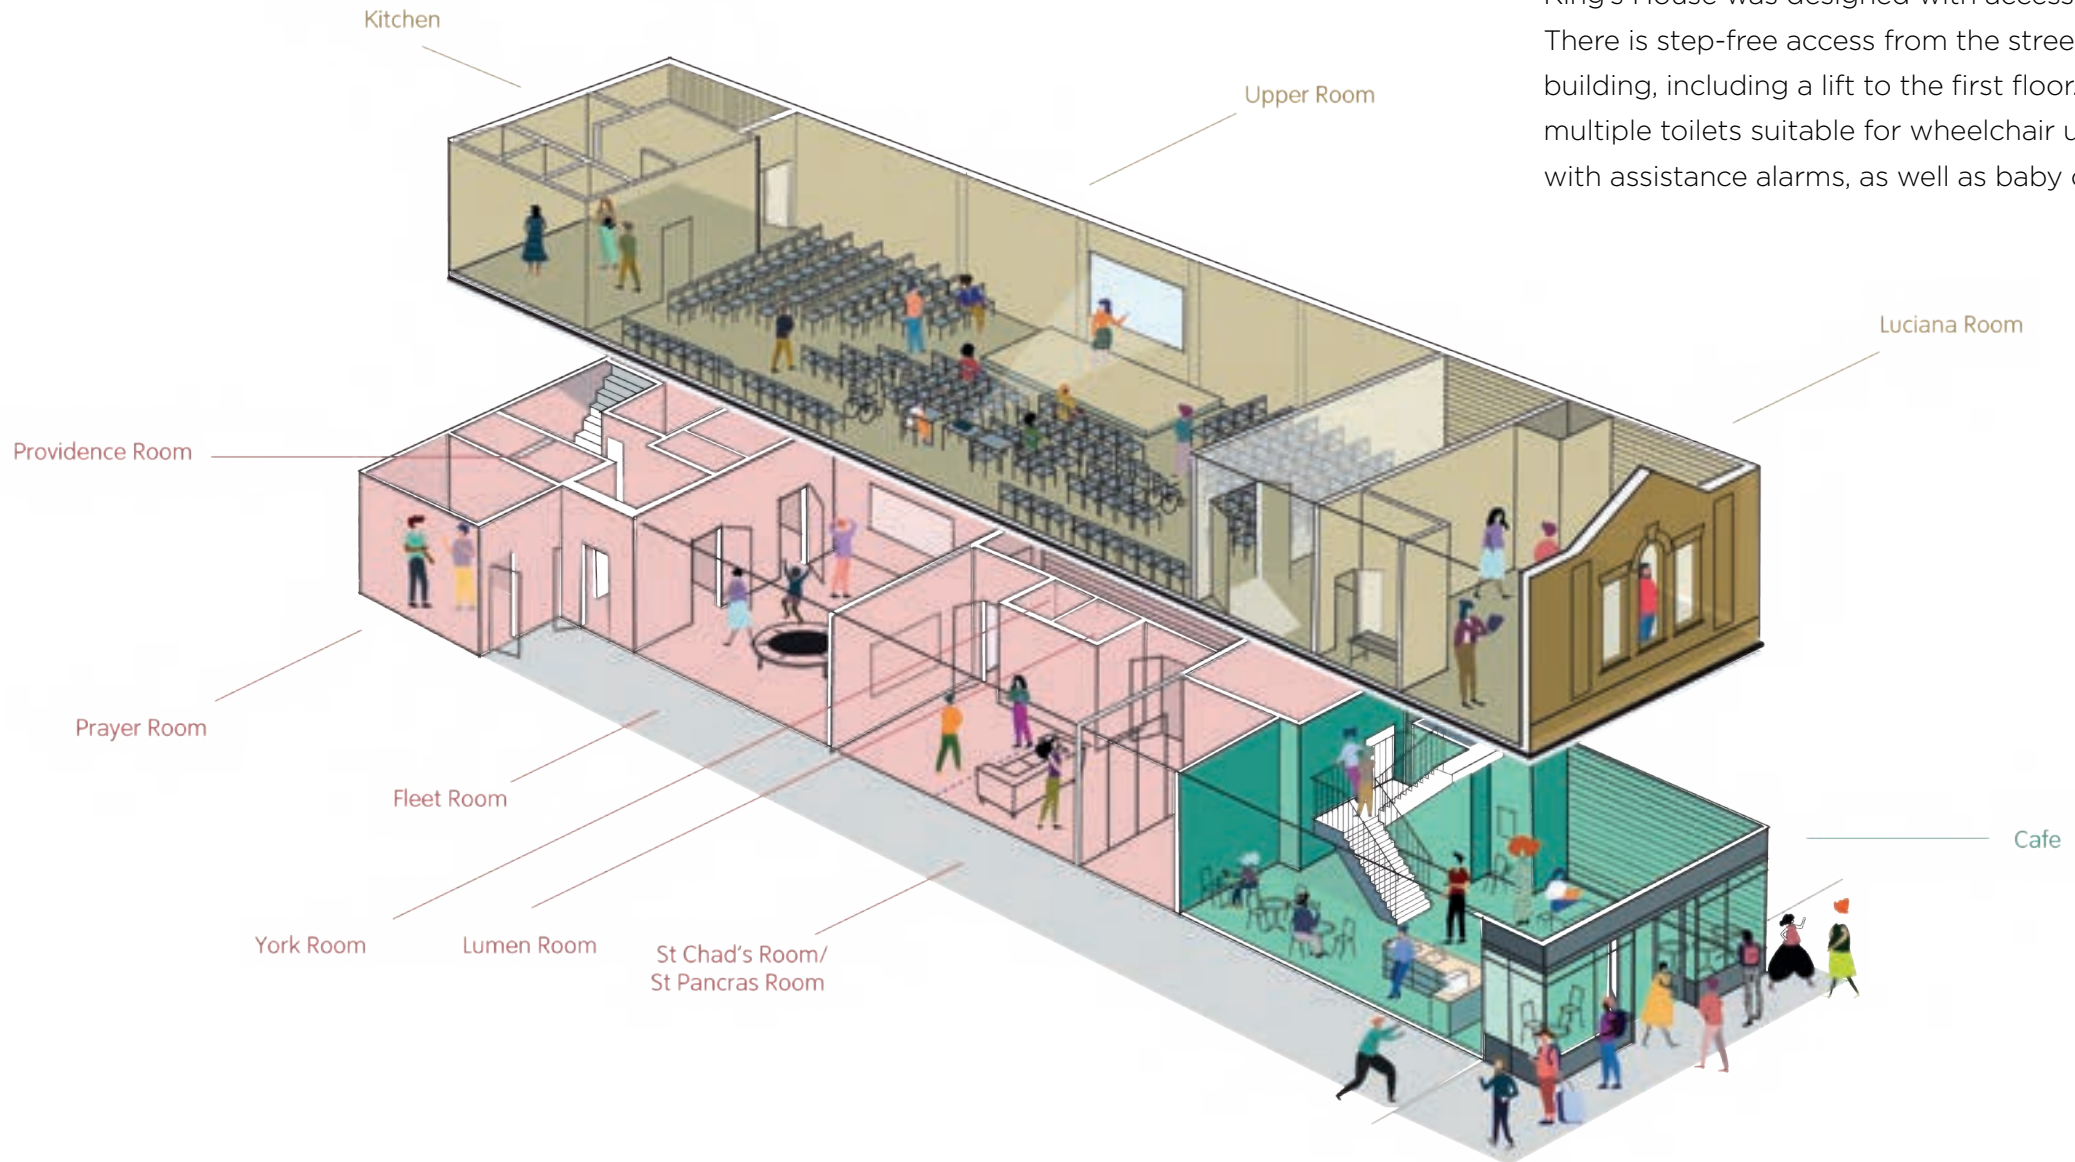

# The Building

King's House was designed with accessibility in mind. There is step-free access from the street right through the building, including a lift to the first floor. There are also multiple toilets suitable for wheelchair users and fitted with assistance alarms, as well as baby changing units.

# The Upper Room

The main event space.

Situated on the first floor, this 2000sq ft former Billiards Hall has been newly-refurbished, containing exposed brick walls, industrial windows & high ceilings. With a 200-seat flexible auditorium and full PA/AV system, the space is fully equipped for live streaming and hybrid events.