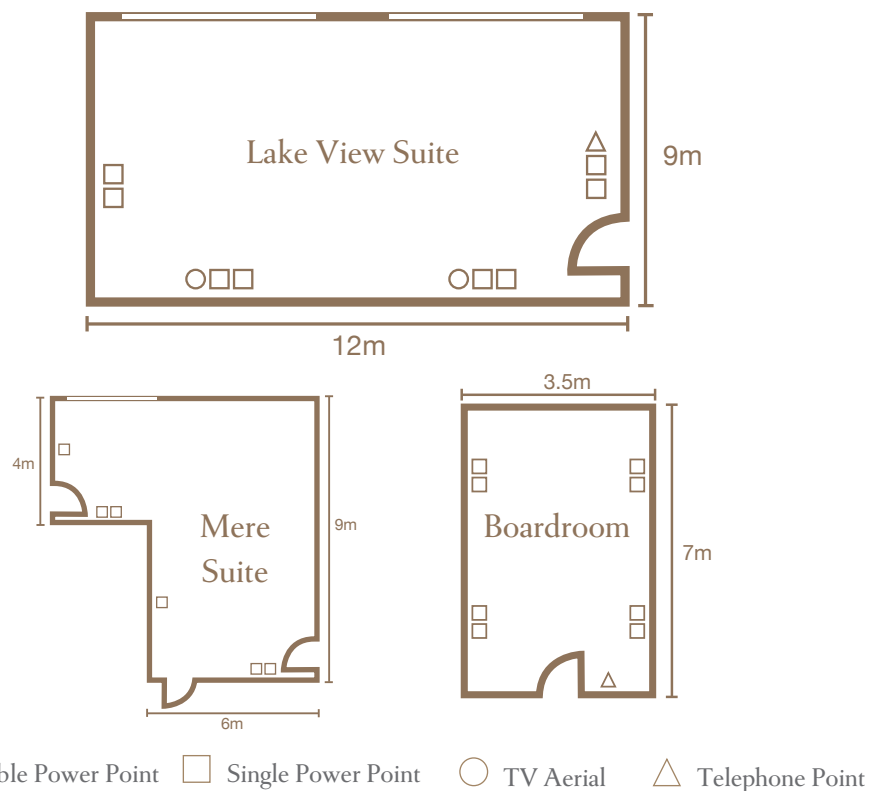

CHAMPNEYS FOREST MERE

ADDITIONAL INFORMATION

AVAILABLE ROOMS

Lake View Suite, Mere Suite, Boardroom

CAPACITY OF ROOMS

Lake View Suite - 60 Theatre, 48 Cabaret, 100 Cocktail / Standing, 32 U Shape

Mere Suite - 48 Dining, 60 Cocktail / Standing

Boardroom - 16 Boardroom

FLOOR PLAN

Not to scale

CONTACT FOR CORPORATE ENQUIRIES

Email: events@champneys.com Telephone: 07880 384272