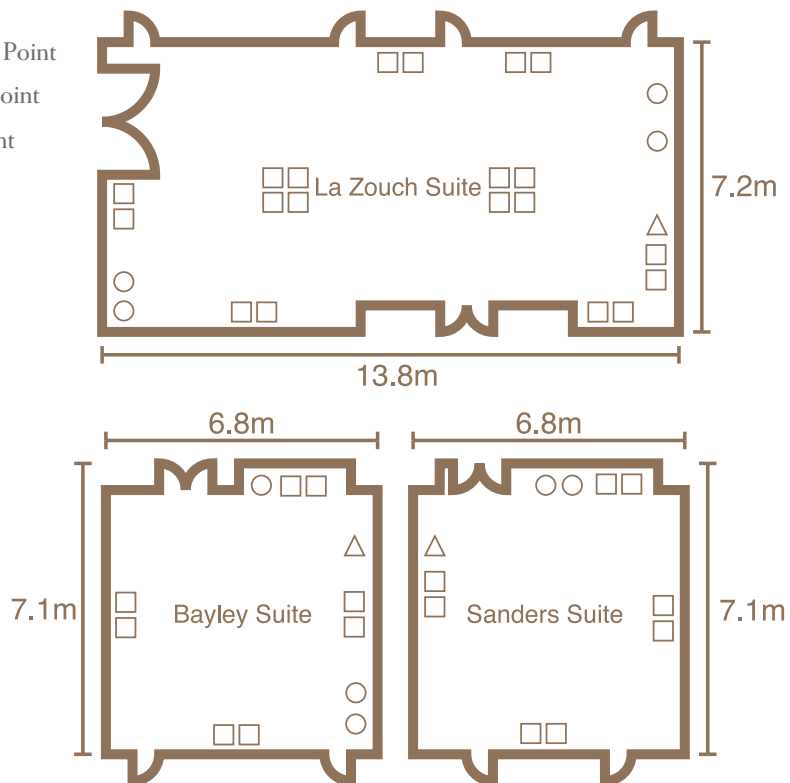

CHAMPNEYS SPRINGS

ADDITIONAL INFORMATION

AVAILABLE ROOMS

La Zouch Suite, Bayley Suite, Sanders Suite, Courtyard Suite, Directors Suite

CAPACITY OF ROOMS

La Zouch Suite – 65 Theatre, 30 Boardroom, 30 U Shape, 35 Cabaret

Bayley Suite – 30 Theatre, 16 Boardroom, 14 U Shape

Sanders Suite – 30 Theatre, 16 Boardroom, 14 U Shape

Courtyard Suite – 8 Casual Seating, 8 Boardroom

Directors Suite – 10 Boardroom

FLOOR PLAN

Not to scale

- □□ Double Power Point
- Single Power Point
- △ Telephone Point
- TV Aerial

CONTACT FOR CORPORATE ENQUIRIES

Email: events@champneys.com Telephone: 07880 384272