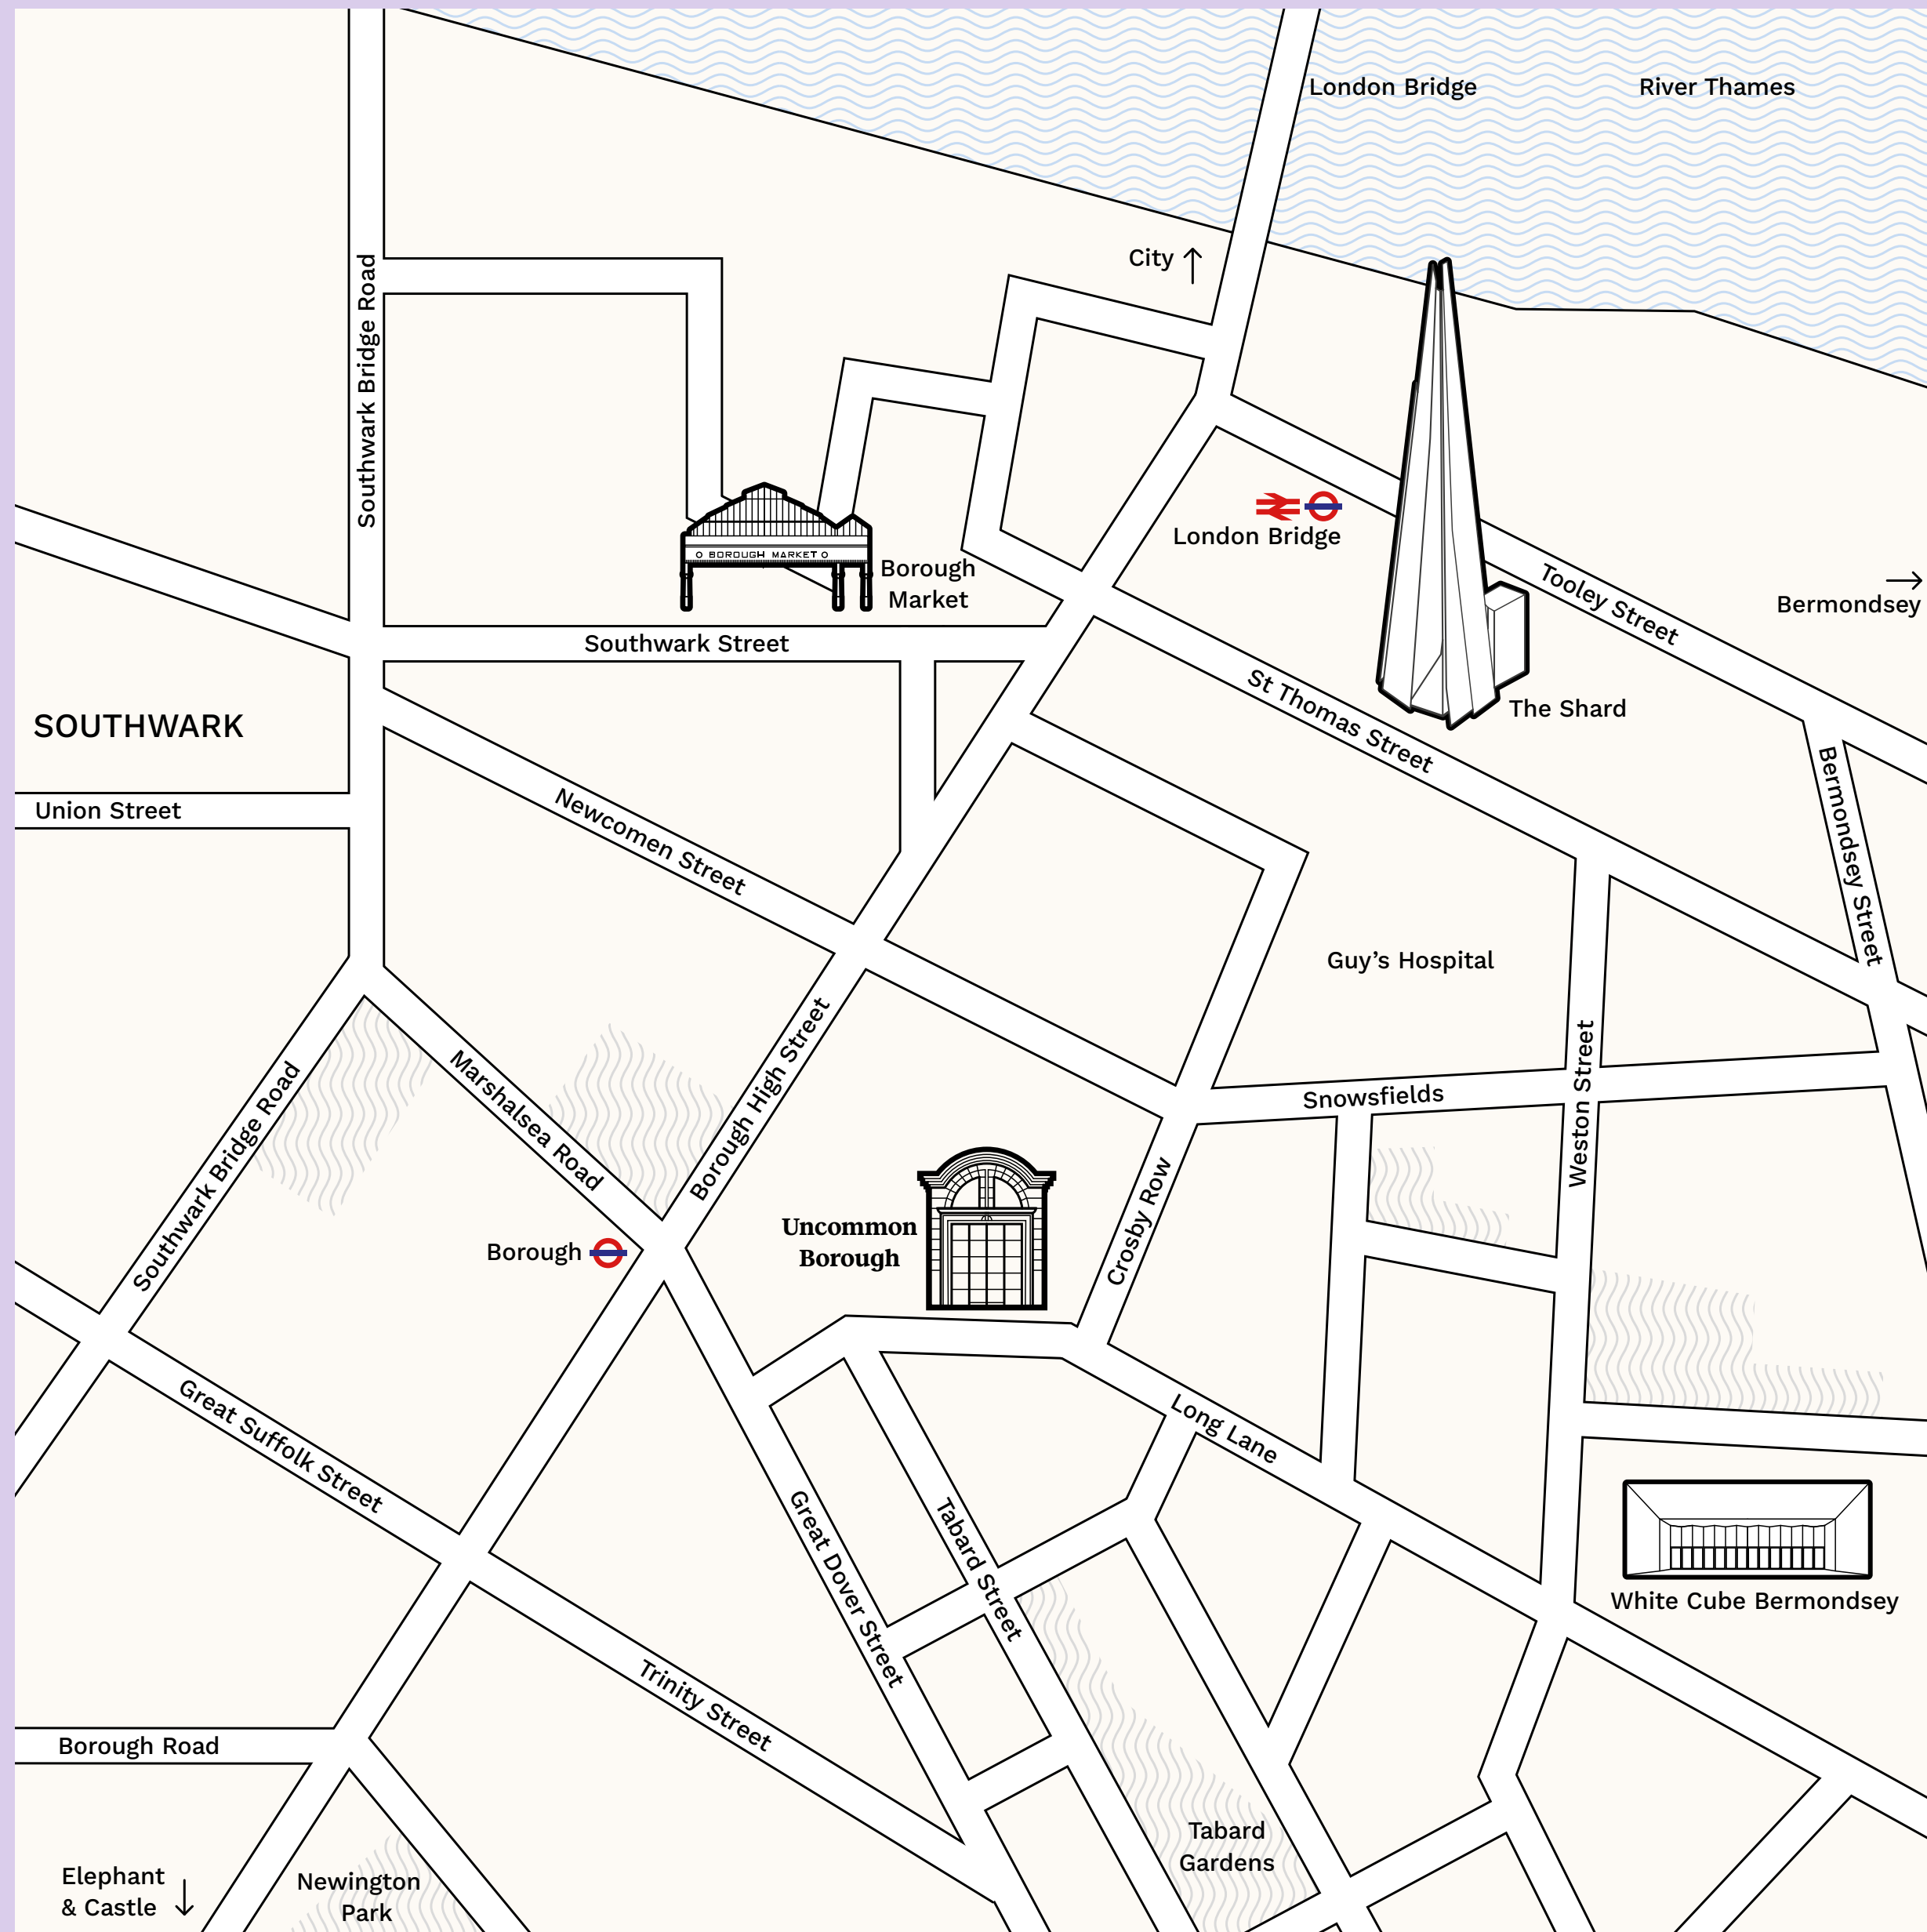

Minutes from the delights of Borough Market and the hustle and bustle of London Bridge.

Uncommon Borough offers a large rooftop terrace with stunning views of the London skyline and a bright café lounge making this Uncommon space super flexible.

1 Long Lane, London, SE1 4PG

🚶 Borough
3 min

🚶 London Bridge
11 min