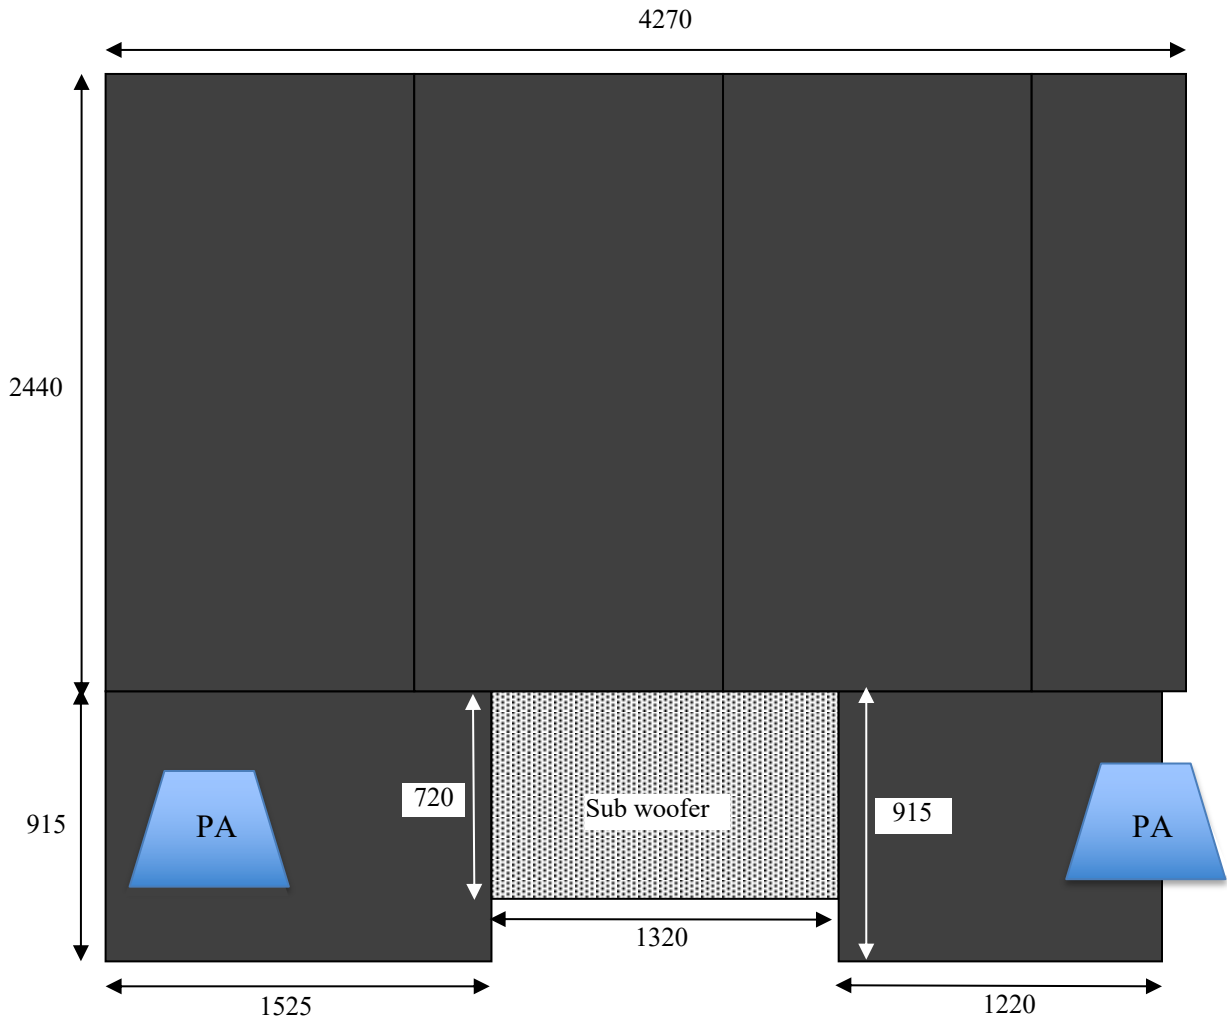

1x Protection Racket Drum mat

Stage dimensions

Lighting plot

-  4x RGB PAR36
-  2x LEDJ RGBA PAR Slimline
-  2x Stairville Junoscan MKII Scanner
-  2x Showtec Stage Blinder
-  1x ADJ Entour Faze machine

Projections

Screen is located on rear wall behind stage. HDMI input is on stage right.

Max resolution: 1080P

Apple Mac mini is available to run video or still images – no DVD drive available.

This list is not exhaustive or guaranteed. Please check upon booking for the most up to date information.