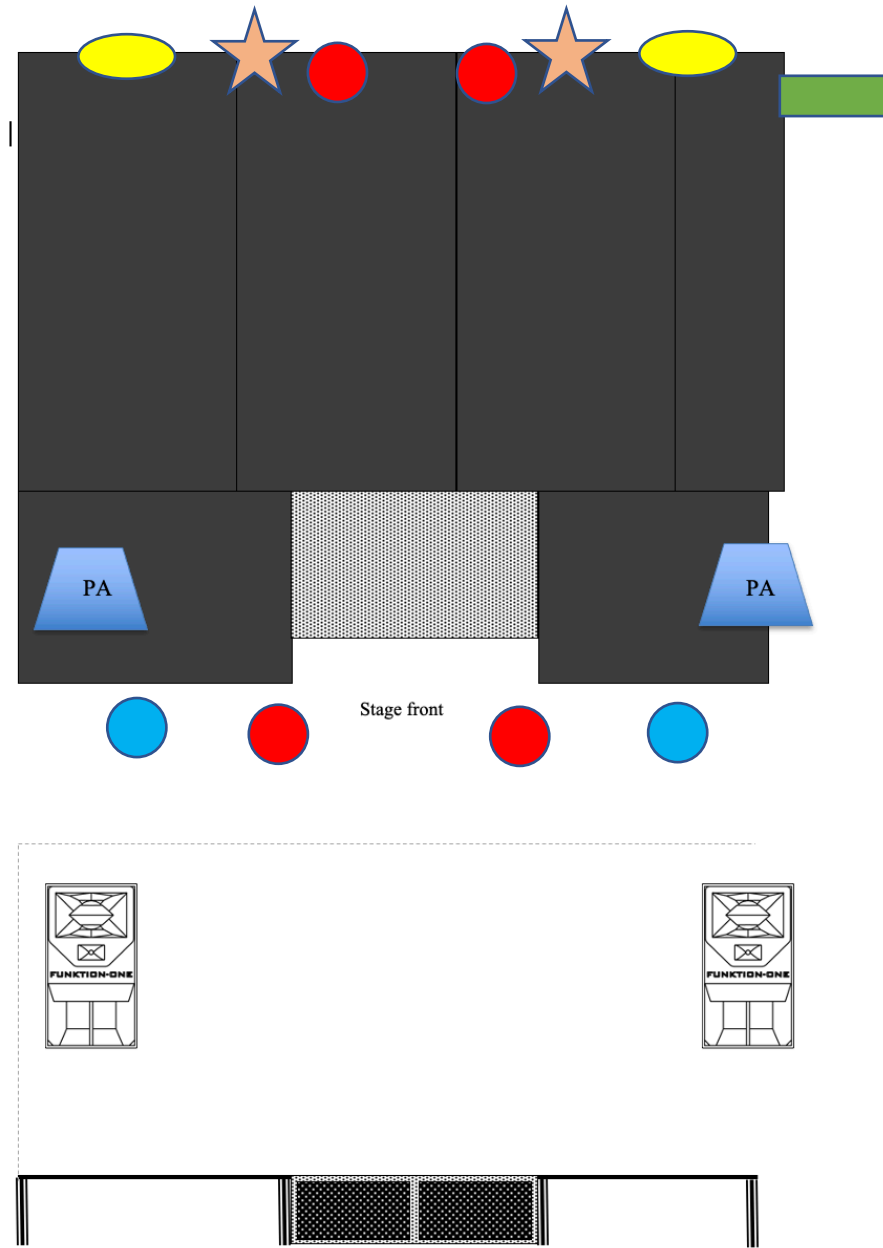

Drums

Yamaha Stage Custom (Birch)

Note: No snare or cymbals

Kick drum 22"

Floor Tom 16"

Mid Tom 12"

Hi Tom 10"

(toms mounted on kick drum, Floor on legs)

Hardware

1x Hi hat stand - Gibraltar 6707

1x Snare stand - Gibraltar 6706

1x Straight Cymbal stand - Gibraltar 6710

1x Boom Cymbal stand - Gibraltar 6709

1x Boom Cymbal stand – Tama double braced

1x Yamaha DS840 Drum stool

1x Protection Racket Drum mat

Stage dimensions

Lighting plot

-  4x RGB PAR36
-  2x LEDJ RGBA PAR Slimline
-  2x Stairville Junoscan MKII Scanner
-  2x Showtec Stage Blinder
-  1x ADJ Entour Faze machine

Projections

Screen is located on rear wall behind stage. HDMI input is on stage right.

Max resolution: 1080P

Apple Mac mini is available to run video or still images – no DVD drive available.

This list is not exhaustive or guaranteed. Please check upon booking for the most up to date information.