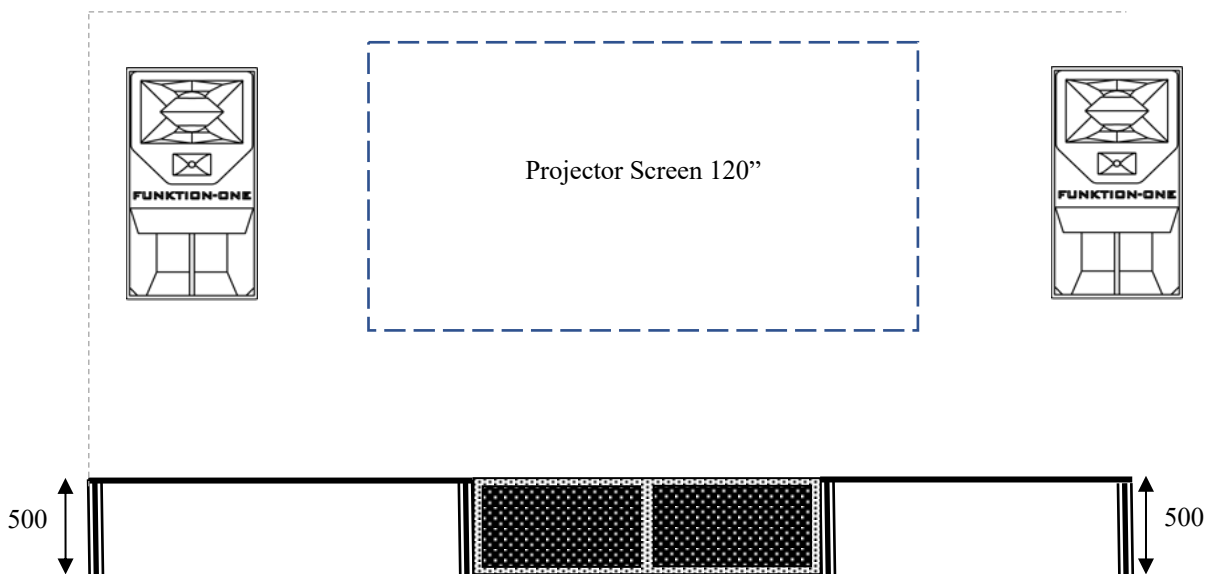

Stage dimensions