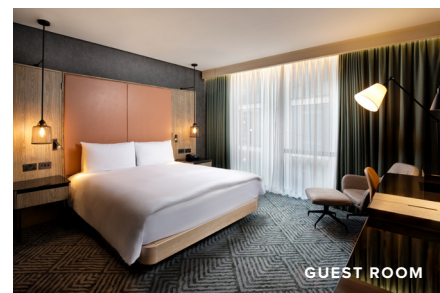

## AT A GLANCE

- A purpose-built, modern lifestyle hotel with stunning leisure and business facilities.
- 292 guest rooms, with 25 suites including a bespoke Penthouse Suite, World's First Vegan Suite and in-room Peloton fitness experience.
- 11 flexible meeting spaces across 1,000sqm, including a ballroom for up to 700 delegates theatre style and 8 breakouts for up to 297.
  - Leisure facilities with a gym and 17m indoor swimming pool.
  - OXBO Bankside Restaurant and The Distillery Bar with terrace.
- Exceptionally well connected via Waterloo, London Bridge, London Blackfriars and Southwark Stations, all just a short walk away.
- Iconic attractions including Shakespeare's Globe, Tate Modern and St Paul's Cathedral on the doorstep.
- Executive Lounge which offers a calm place to work and relax alongside all day refreshments and daily evening drinks and canapés.

  
**Hilton**  
LONDON BANKSIDE

PENTHOUSE SUITE

VEGAN SUITE

GUEST ROOM

PELTON ROOM

PENTHOUSE SUITE

### GUEST ROOMS

Hilton Bankside's 30 sq. m / 323 sq. ft modern Guest Rooms are decorated in chic, urban style and feature Hilton Serenity beds. The Guest Rooms offer space to catch up on work at the desk, stay connected with complimentary WiFi or unwind in front of the TV.