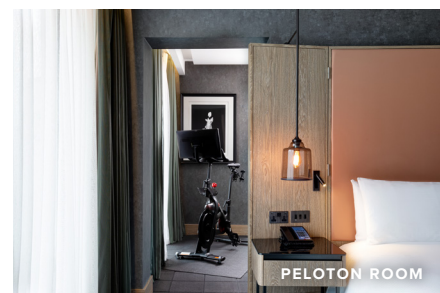

GUEST ROOM

OUR ROOMS

GUEST ROOMS

Hilton Bankside's 30 sq. m / 323 sq. ft modern Guest Rooms are decorated in chic, urban style and feature Hilton Serenity beds. The Guest Rooms offer space to catch up on work at the desk, stay connected with complimentary WiFi or unwind in front of the TV.

EXECUTIVE ROOMS

Spacious 34 sq. m / 365.97 sq. ft Executive Rooms provide guests with unlimited access to the hotel's beautiful Executive Lounge. The Lounge offers all day refreshments and daily evening drinks and canapés.

SUITES

All of Hilton Bankside's elegant suites include Executive Lounge access. Choose from the open-plan Junior Suites (37 sq. m / 395 sq. ft) or the Deluxe One Bedroom Suites (46 sq. m / 495 sq. ft). The 100 sq. m / 1,076 sq. ft Penthouse Suite boasts a private roof terrace, while the Vegan Suite offers a completely plant based and eco-friendly experience.

EAT AND DRINK

Throughout your stay, experience a variety of delicious options for breakfast, lunch, dinner or drinks.

OXBO BANKSIDE

OXBO Bankside serves mouth-watering dishes with regionally sourced meats, fish, herbs and artisanal vegetables. Seating up to 168 people, OXBO Bankside offers a laid-back yet sophisticated atmosphere, the ideal setting for group dining.

THE DISTILLERY

The Distillery is Bankside's destination bar, where hotel guests, residents, and local visitors choose to enjoy tasty bites and crafted cocktails. The Distillery also boasts an outdoor terrace, perfect for an alfresco dining experience and ideal for a group gathering.

LOCATION