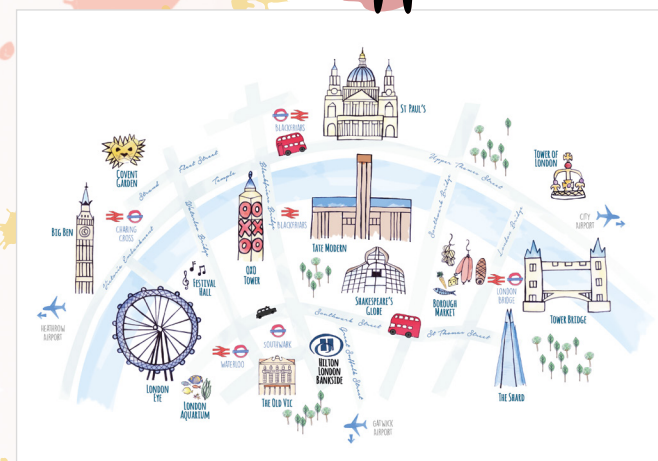

BANKSIDE BALLROOM