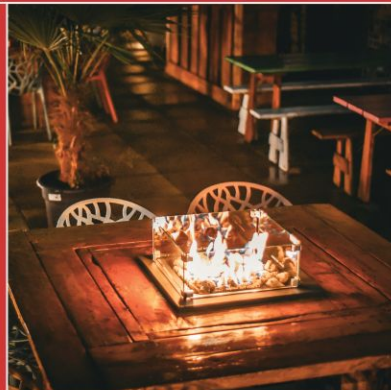

FACILITIES

- Service Bar
- Integrated Sound System
- Open Flame Gas Heaters
- Wood Burning Firepit

RUM HOUSE ROOFTOP
FROM **£2,200.00**

NOTE: This area is NOT
Wheelchair Accessible

FESTIVE FOOD

CHRISTMAS AT J&T EAST
HELLO@JIMANDTONIC.COM