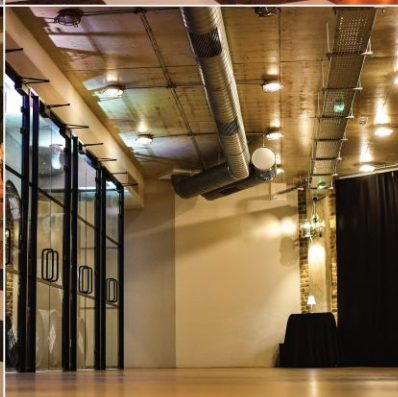

THE BARREL ROOM

CHRISTMAS AT J&T EAST
HELLO@JIMANDTONIC.COM

A VERSATILE EVENT SPACE DESIGNED TO ACCOMMODATE A WIDE RANGE OF GATHERINGS WITH EASE AND ELEGANCE.

Whether you require a **spacious area** for a **corporate seminar** or a **cosy spot** for a **private celebration**, The Barrel Room offers the **flexibility to adapt to your specific needs** seamlessly, ensuring a **successful and memorable event**.

Seating Capacity is 80 | Standing Capacity is 120

FACILITIES

- Service Bar (Mobile based on layout)
- Black Out Sound Absorbing Curtains
- Integrated Sound System
- Whisky Barrel Poseur Tables
- Air Conditioning
- Wheelchair Accessible

RUM HOUSE BARREL ROOM
FROM **£2,700.00**