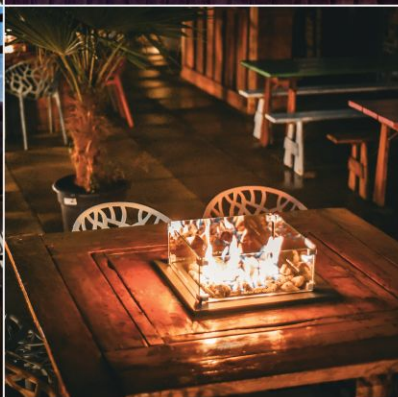

THE RUM HOUSE

CHRISTMAS AT J&T EAST
HELLO@JIMANDTONIC.COM

DISCOVER THE RUM HOUSE AT JIM & TONIC EAST, A CAPTIVATING VENUE THAT PROMISES AN EXCEPTIONAL EXPERIENCE FOR ANY EVENT.

Nestled in the **heart of East London**, The Rum House boasts **three distinct areas** designed to cater to your every need.

The Cocktail Bar, The Barrel Room, and The Rooftop. Each space offers its own **unique ambiance**, making **The Rum House the perfect venue** for a variety of gatherings, from **lively celebrations to intimate soirées.**

Full Venue Capacity is 240

THE THREE FLOORS

The Cocktail Bar
The Barrel Room
The Rooftop

RUM HOUSE FULL VENUE
FROM £6,000.00