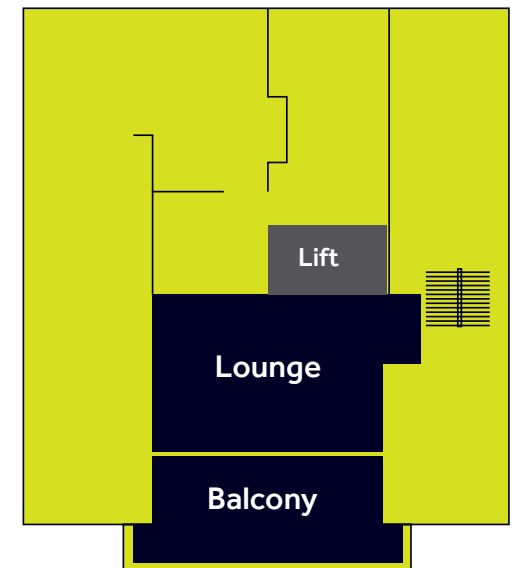

FITTING YOUR EVENT

Capacity Chart

Layout	Ground Floor Events Space			Level 6
	58VE	58	VE	Lounge & Balcony
Boardroom	60	30	18	-
Theatre	180	90	50	70
Cabaret	90	55	30	-
Banqueting	102	66	36	50
Reception	200	120	65	100

Ground Floor

6th Floor