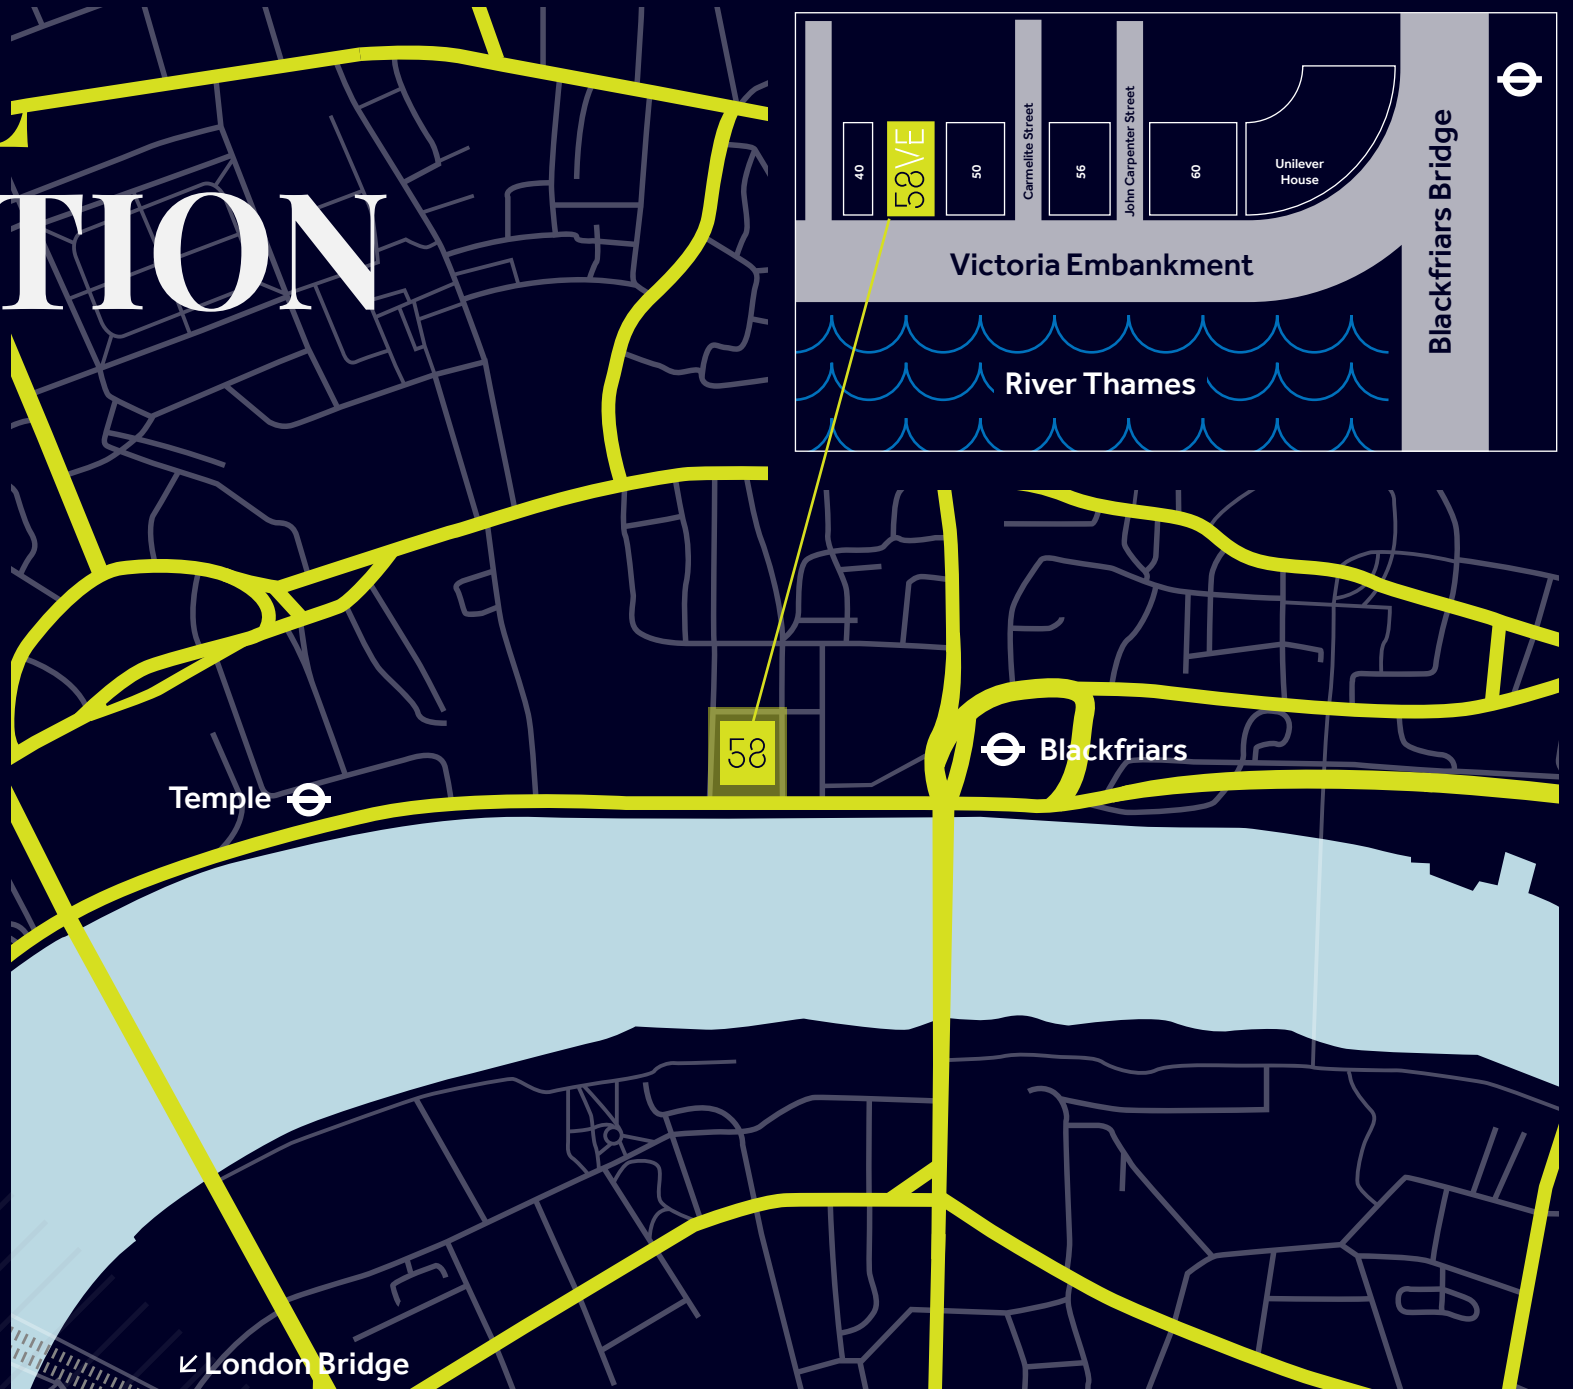

IDEAL LOCATION

Located centrally on the banks of the River Thames, 58VE is easy to find from a variety of transport links across London.

Nearest stations

Blackfriars
Temple

58VE

Contact

venuehire@58ve.com

07866 948 562