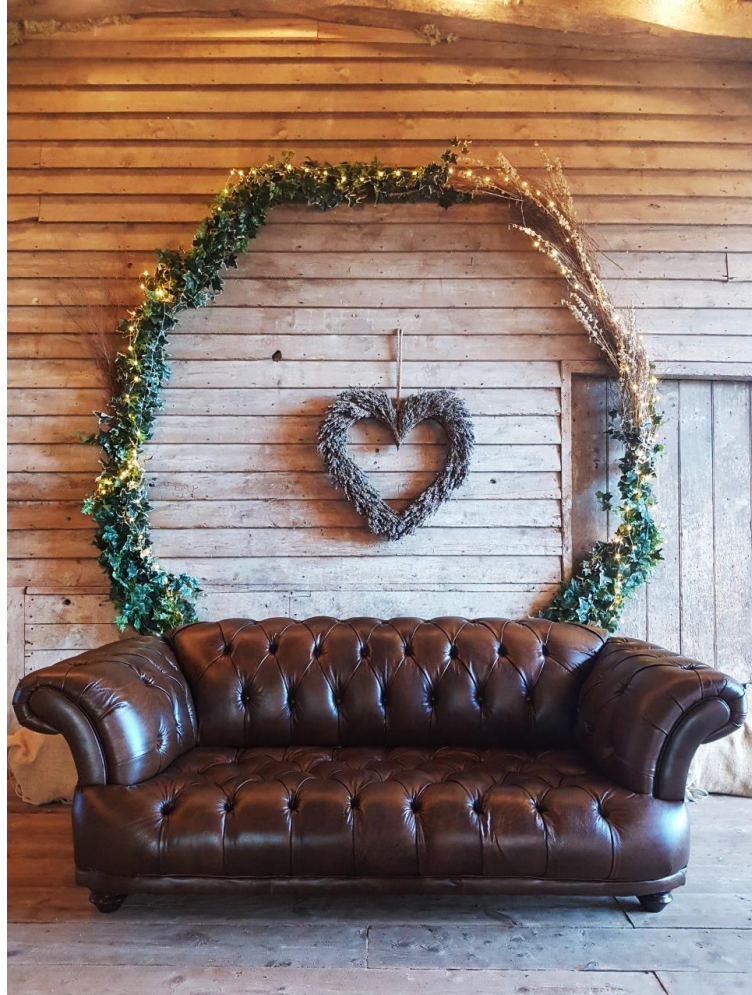

BOWERCHALKE
BARN

1x Chesterfield sofa (seats 3)