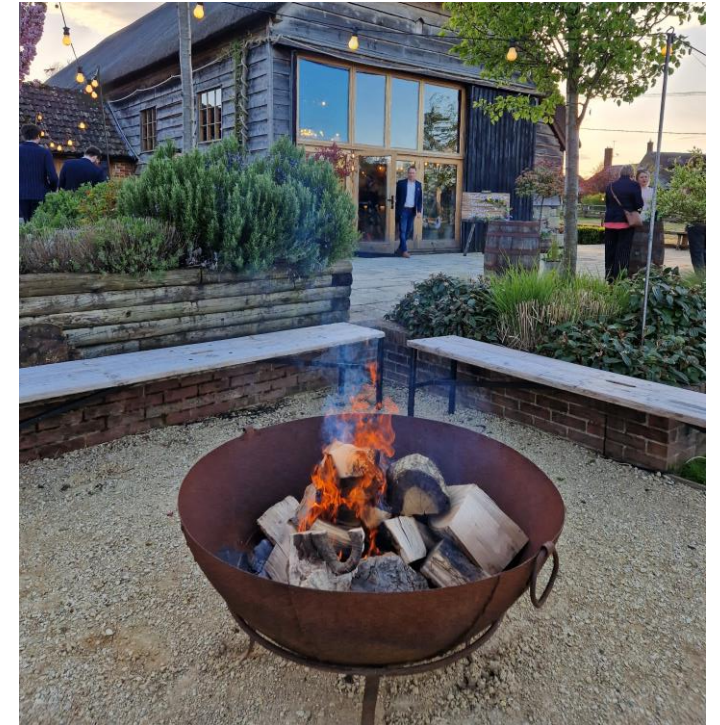

### Hire Inventory

14x large round table vases

9x Banquet tables  
*(seat 14 or 16 with ends)*

Size 3.9m L x 87cm W

15x round tables  
*(seats up 11 per table)*

Size 6ft round

BOWERCHALKE  
BARN

1x Oat Top Bar & Refrigeration  
3 x Bar stools

2x rustic candle lanterns

BOWERCHALKE  
BARN

130x cross back chairs

1x Display easel  
2x Wooden pallets

1x large wood burner + wood

BOWERCHALKE  
BARN

20 x small milk churns

variety of wood boxes / crates