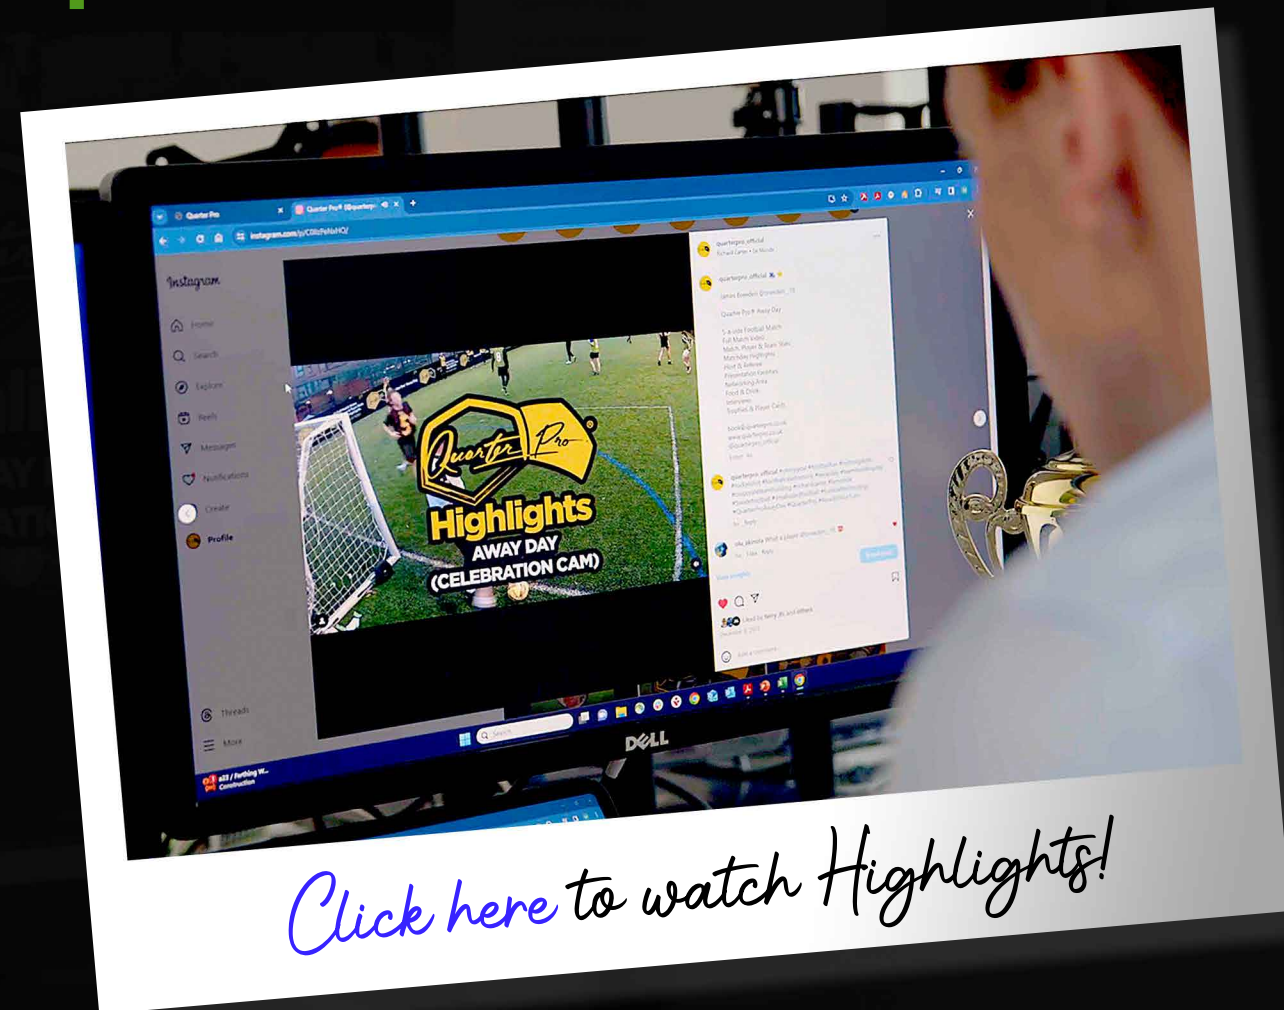

Matchday Highlights

The best moments from your match will be selected and have the opportunity to feature on our Social Media platform!

Click here to watch Highlights!