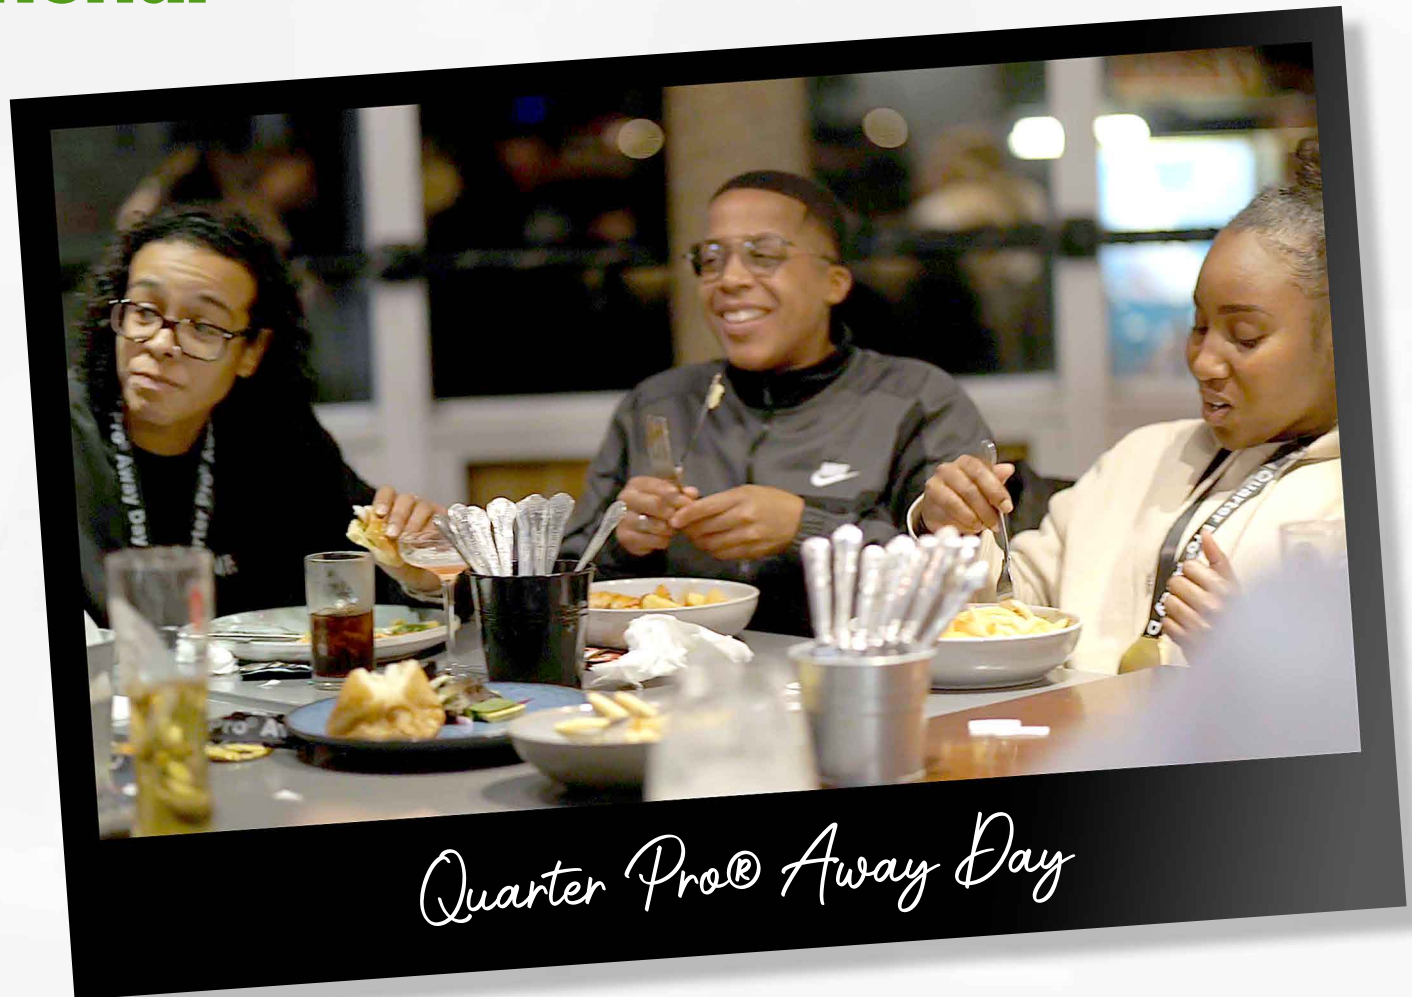

Food & Drink

**Tailor your catering plan
and pre-select your meals
from our crafted menu.**