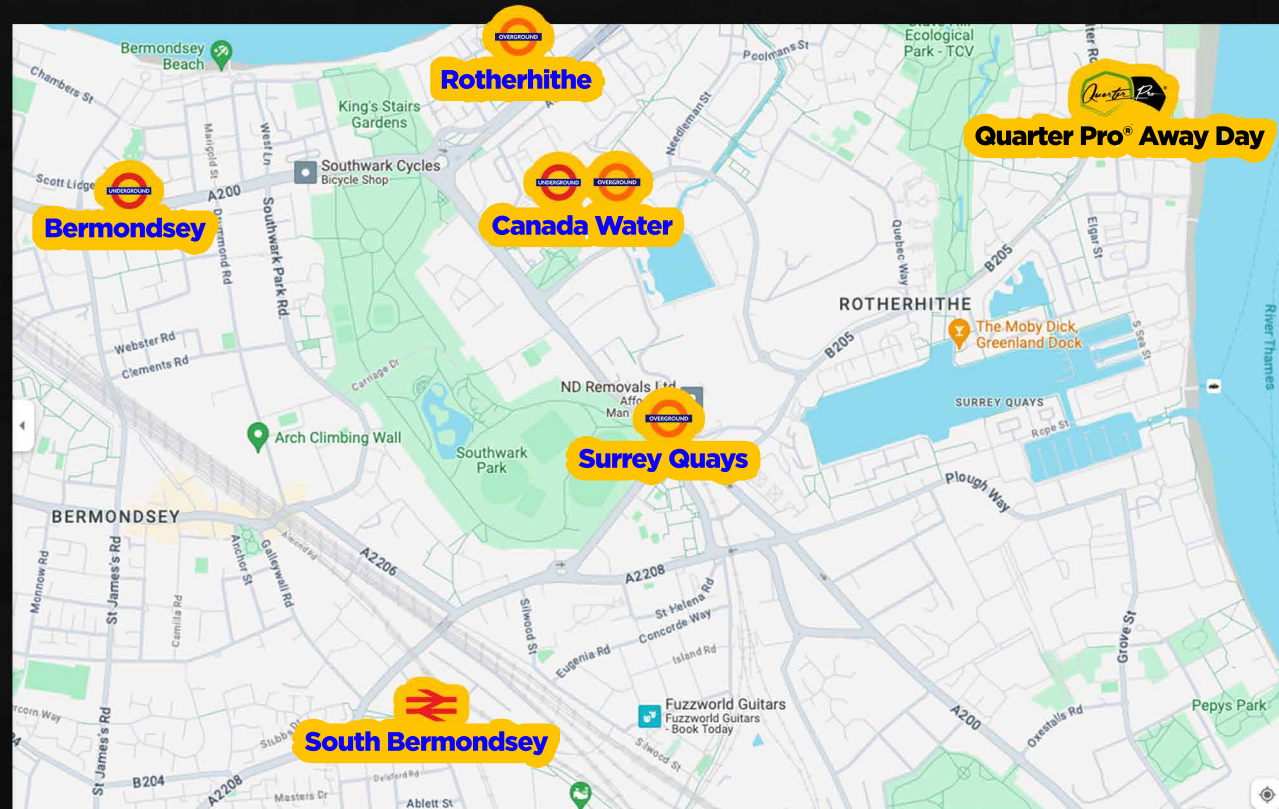

“Injured at the moment so the fives highlights are getting me through it” - Andre

LOCATION

The Dockland Settlements, 400 Salter Road, London, SE16 5AA

Surrey Quays - 16 min Walk, 3 min Drive, 14 min Bus

Canada Water - 18 min Walk, 4 min Drive, 9 min Bus

Rotherhithe - 21 min Walk, 4 min Drive, 6 min Bus

South Bermondsey - 33 min Walk, 9 min Drive, 24 min Bus

Bermondsey - 35 min Walk, 11 min Drive, 13 min Bus

**BOOK YOUR
TEAM BUILDING DAY
WITH US!**

**Host your colleagues,
clients & connections!**