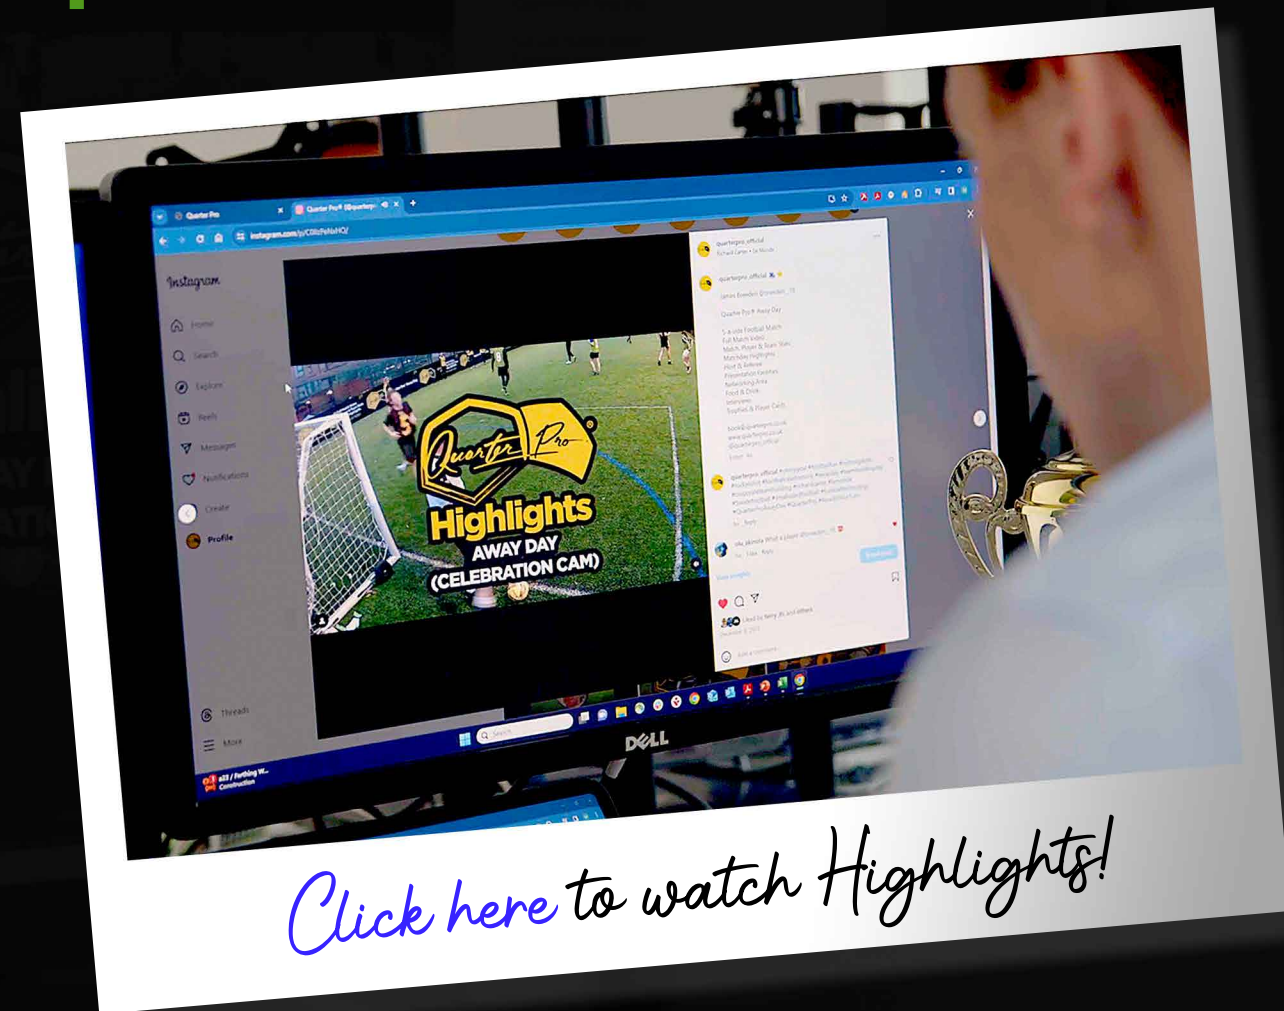

Matchday Highlights

The best moments from your match will be selected and have the opportunity to feature on our Social Media platform!

Click here to watch Highlights!