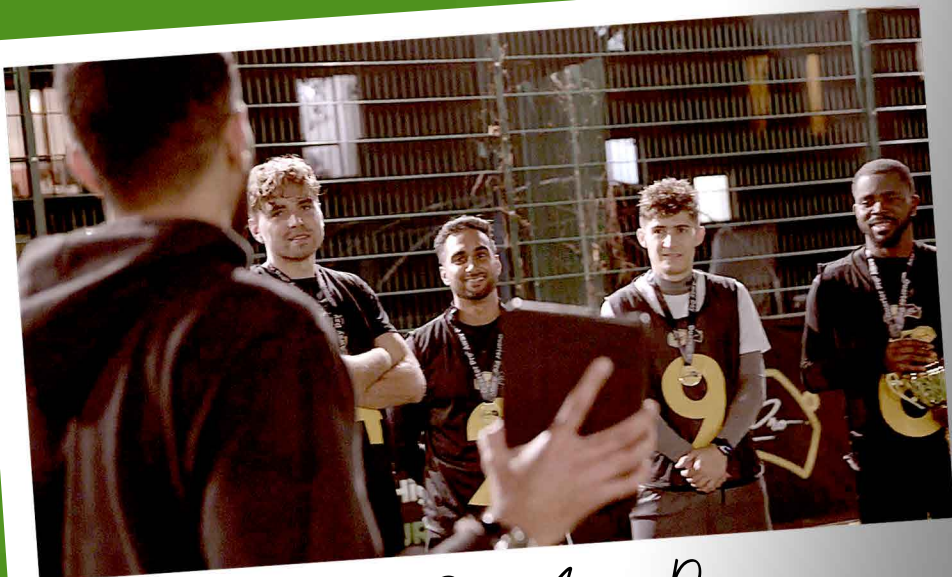

Quarter Pro® Away Day