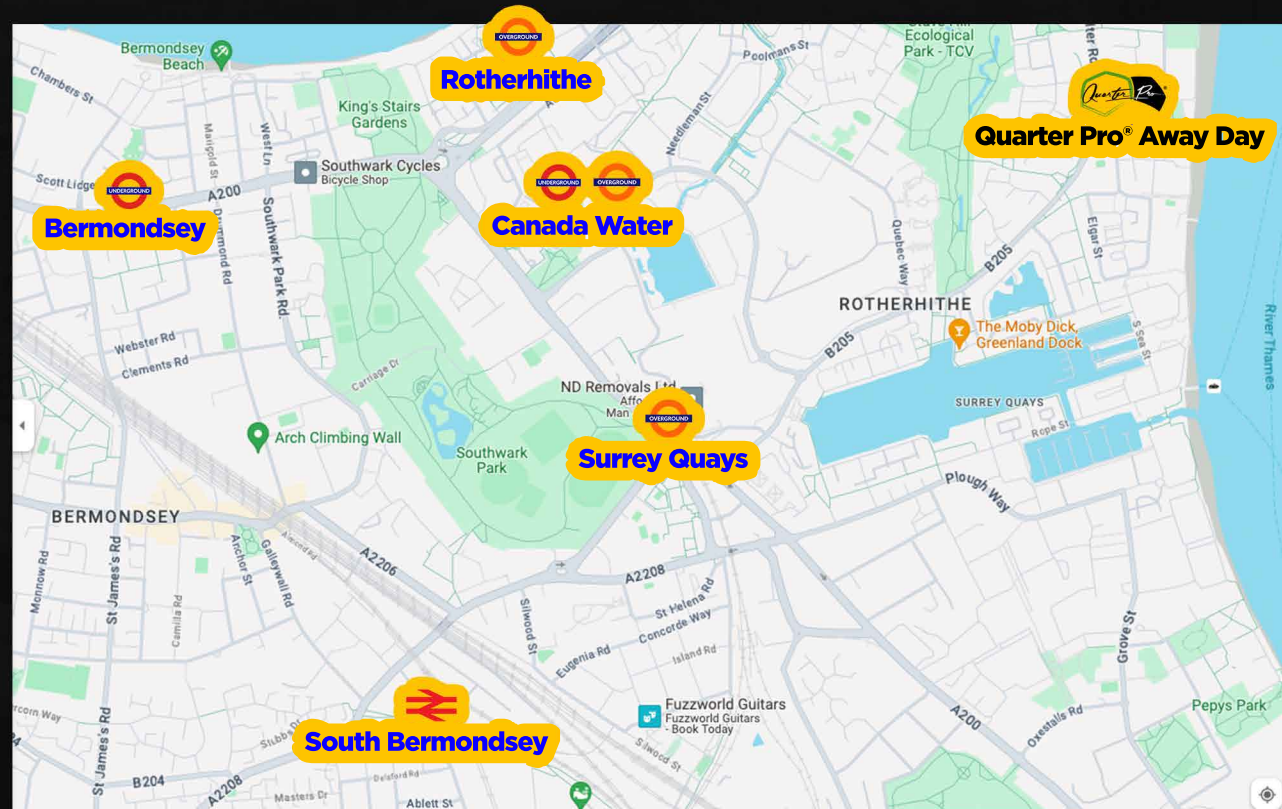

“Injured at the moment so the fives highlights are getting me through it” - Andre

LOCATION

The Dockland Settlements, 400 Salter Road, London, SE16 5AA

Surrey Quays - 16 min Walk, 3 min Drive, 14 min Bus

Canada Water - 18 min Walk, 4 min Drive, 9 min Bus