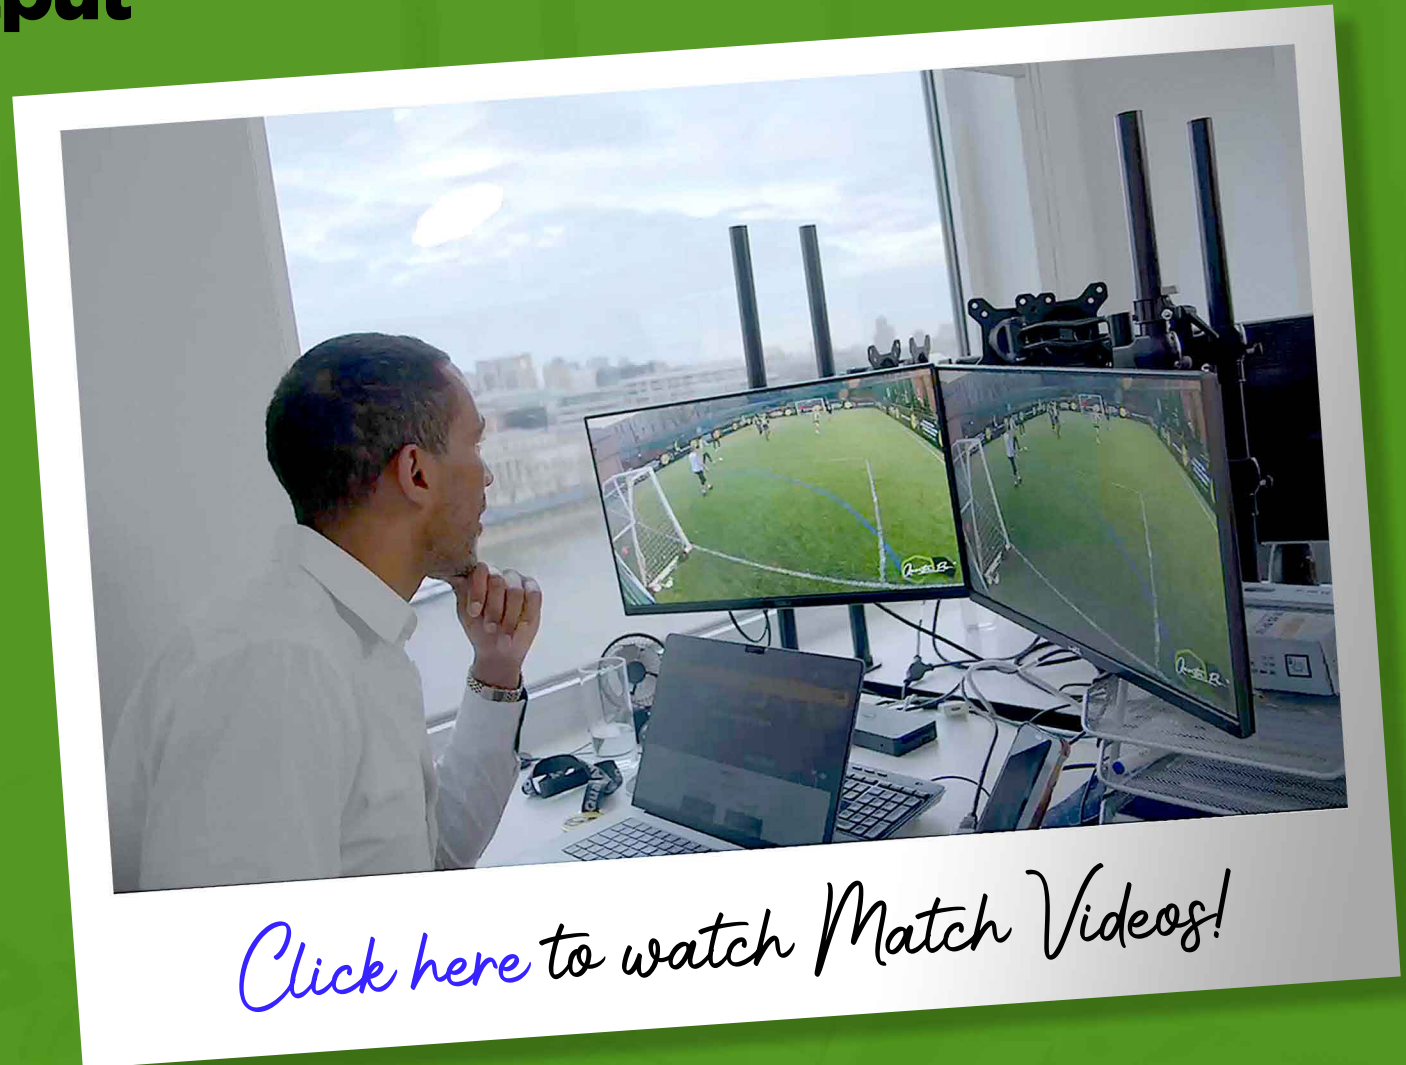

Fully fenced & netted

60 minute slots

Rolling substitutes

Quarter Pro® Away Day

Full Match Video

**Ultra HD 4K Cameras
Enhanced to optimal output
Includes full audio**

Click here to watch Match Videos!

Match, Player & Team Stats