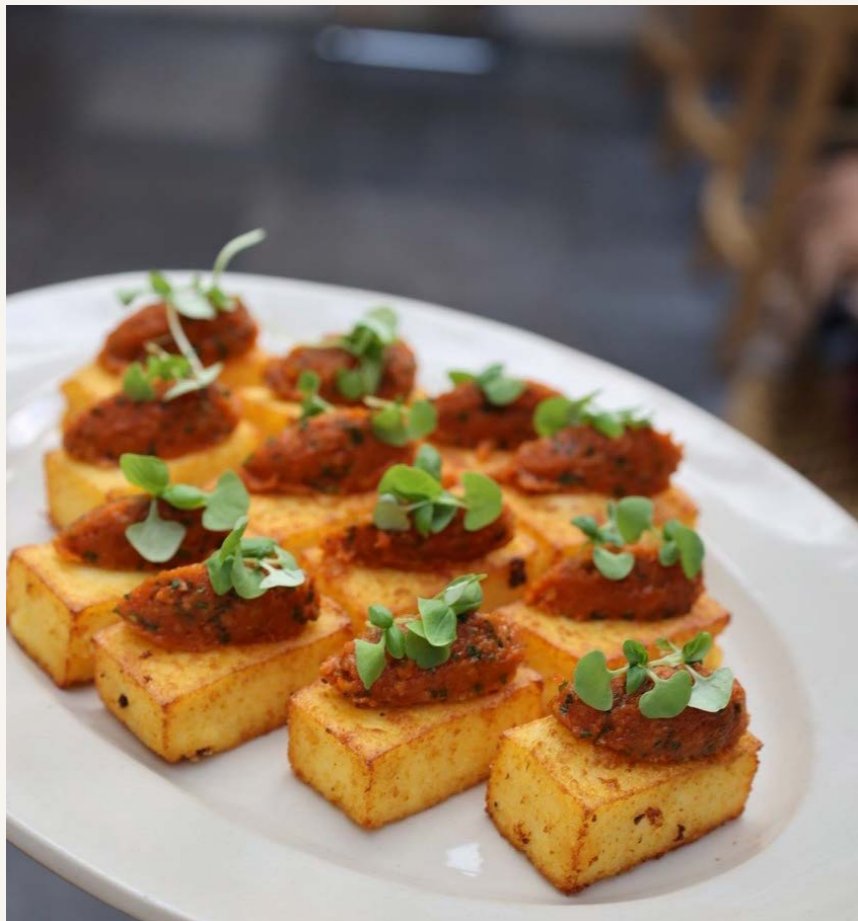

TAILORED DINING EXPERIENCES

Our menus follow the rhythm of the seasons, highlighting fresh ingredients from our own market garden and trusted local producers. Whether you desire a leisurely lunch stretching into the afternoon or a more formal dining experience, we can design a menu and setting that perfectly suits your occasion.

Our events team will happily discuss any event in further detail to see how we can facilitate across our spaces both on an exclusive use or private room hire basis.

*events@malverleysfarmanddining.co.uk
01635 635 608*