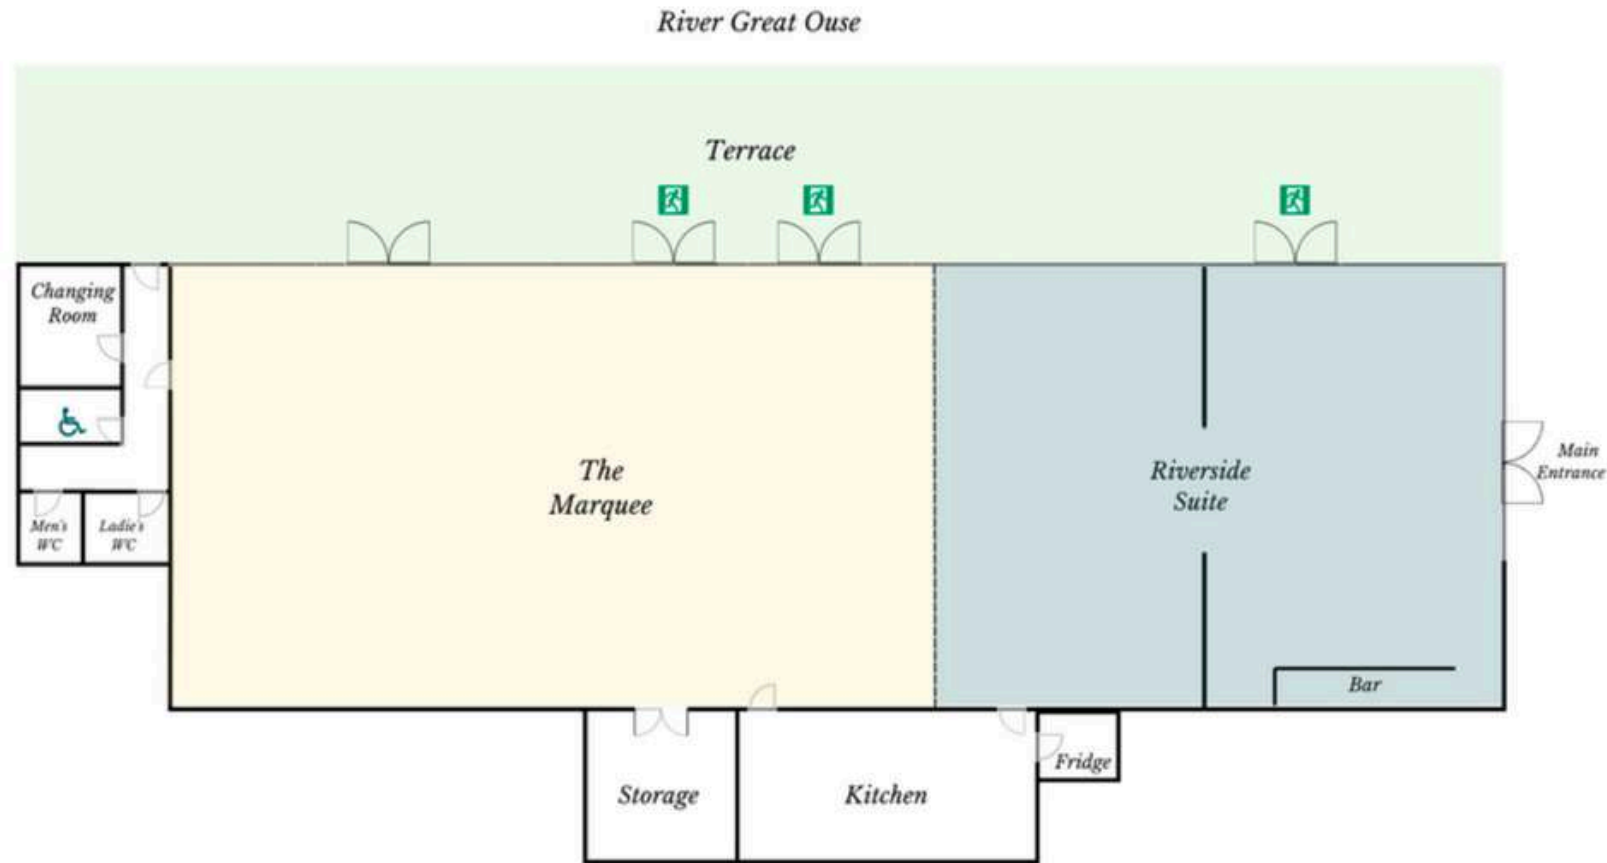

Contact us today to schedule a tour and discover how Cambridge Marina can help you create a memorable and impactful event.

MARINA TRAIL

RIVER RIDGE

Floorplans

Riverside Marquee

	Dimensions	Standing Capacity	Seated Capacity (on round tables)
Riverside Suite	20m Length: 15m Width	200	120
Marquee	30m Length: 15m Width	600	300

The Island

	Dimensions	Standing Capacity	Seated Capacity
The Island	37m Length: 18m Width	350	300

CONTACT

www.cambridgemarina.com
events@cambridgemarina.com

Overcoat Lane, Needsworth
St Ives Cambridge PE27 4TW