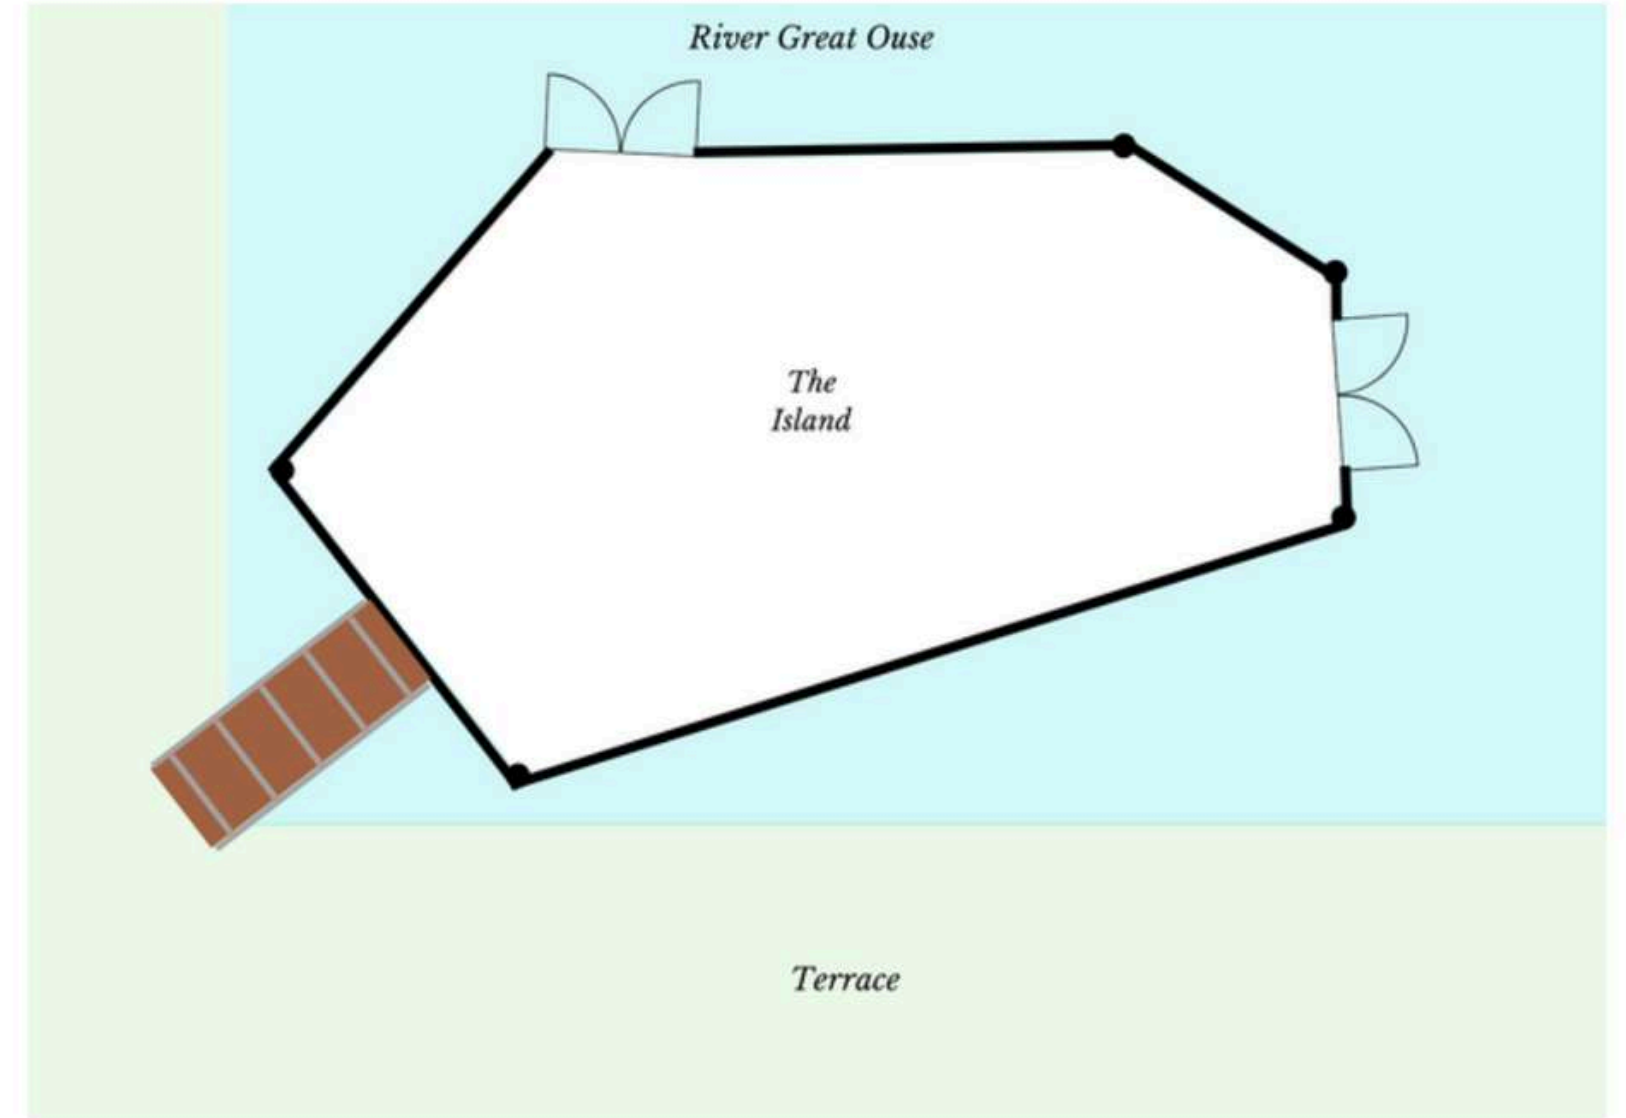

Contact us today to schedule a tour and discover how Cambridge Marina can help you create a memorable and impactful event.

MARINA TRAIL

RIVER RIDGE

Floorplans

Riverside Marquee

	Dimensions	Standing Capacity	Seated Capacity (on round tables)
Riverside Suite	20m Length: 15m Width	200	120
Marquee	30m Length: 15m Width	600	300

The Island

	Dimensions	Standing Capacity	Seated Capacity
The Island	37m Length: 18m Width	350	300

CONTACT

www.cambridgemarina.com
events@cambridgemarina.com

Overcoat Lane, Needsworth
St Ives Cambridge PE27 4TW