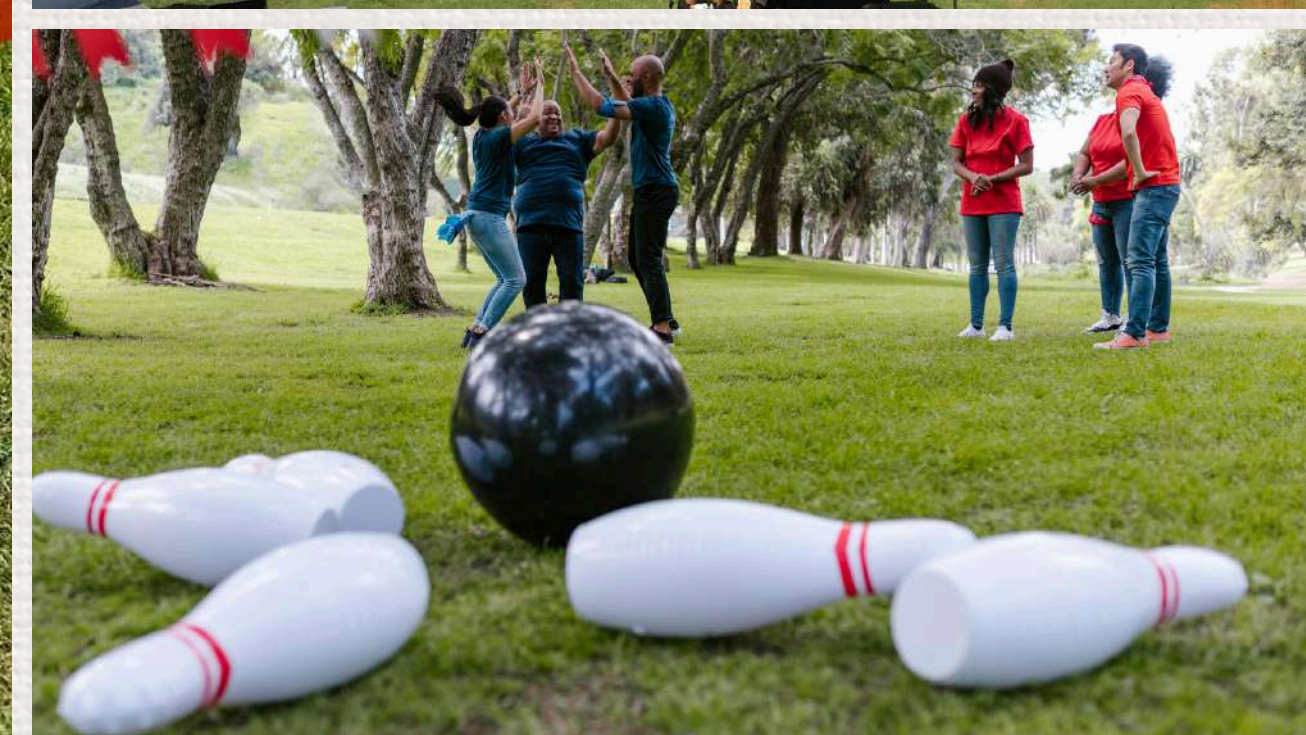

Contact us today to schedule a tour and discover how Cambridge Marina can help you create a memorable and impactful event.

MARINA TRAIL

RIVER RIDGE

Floorplans

Riverside Marquee

	Dimensions	Standing Capacity	Seated Capacity (on round tables)
Riverside Suite	20m Length: 15m Width	200	120
Marquee	30m Length: 15m Width	600	300