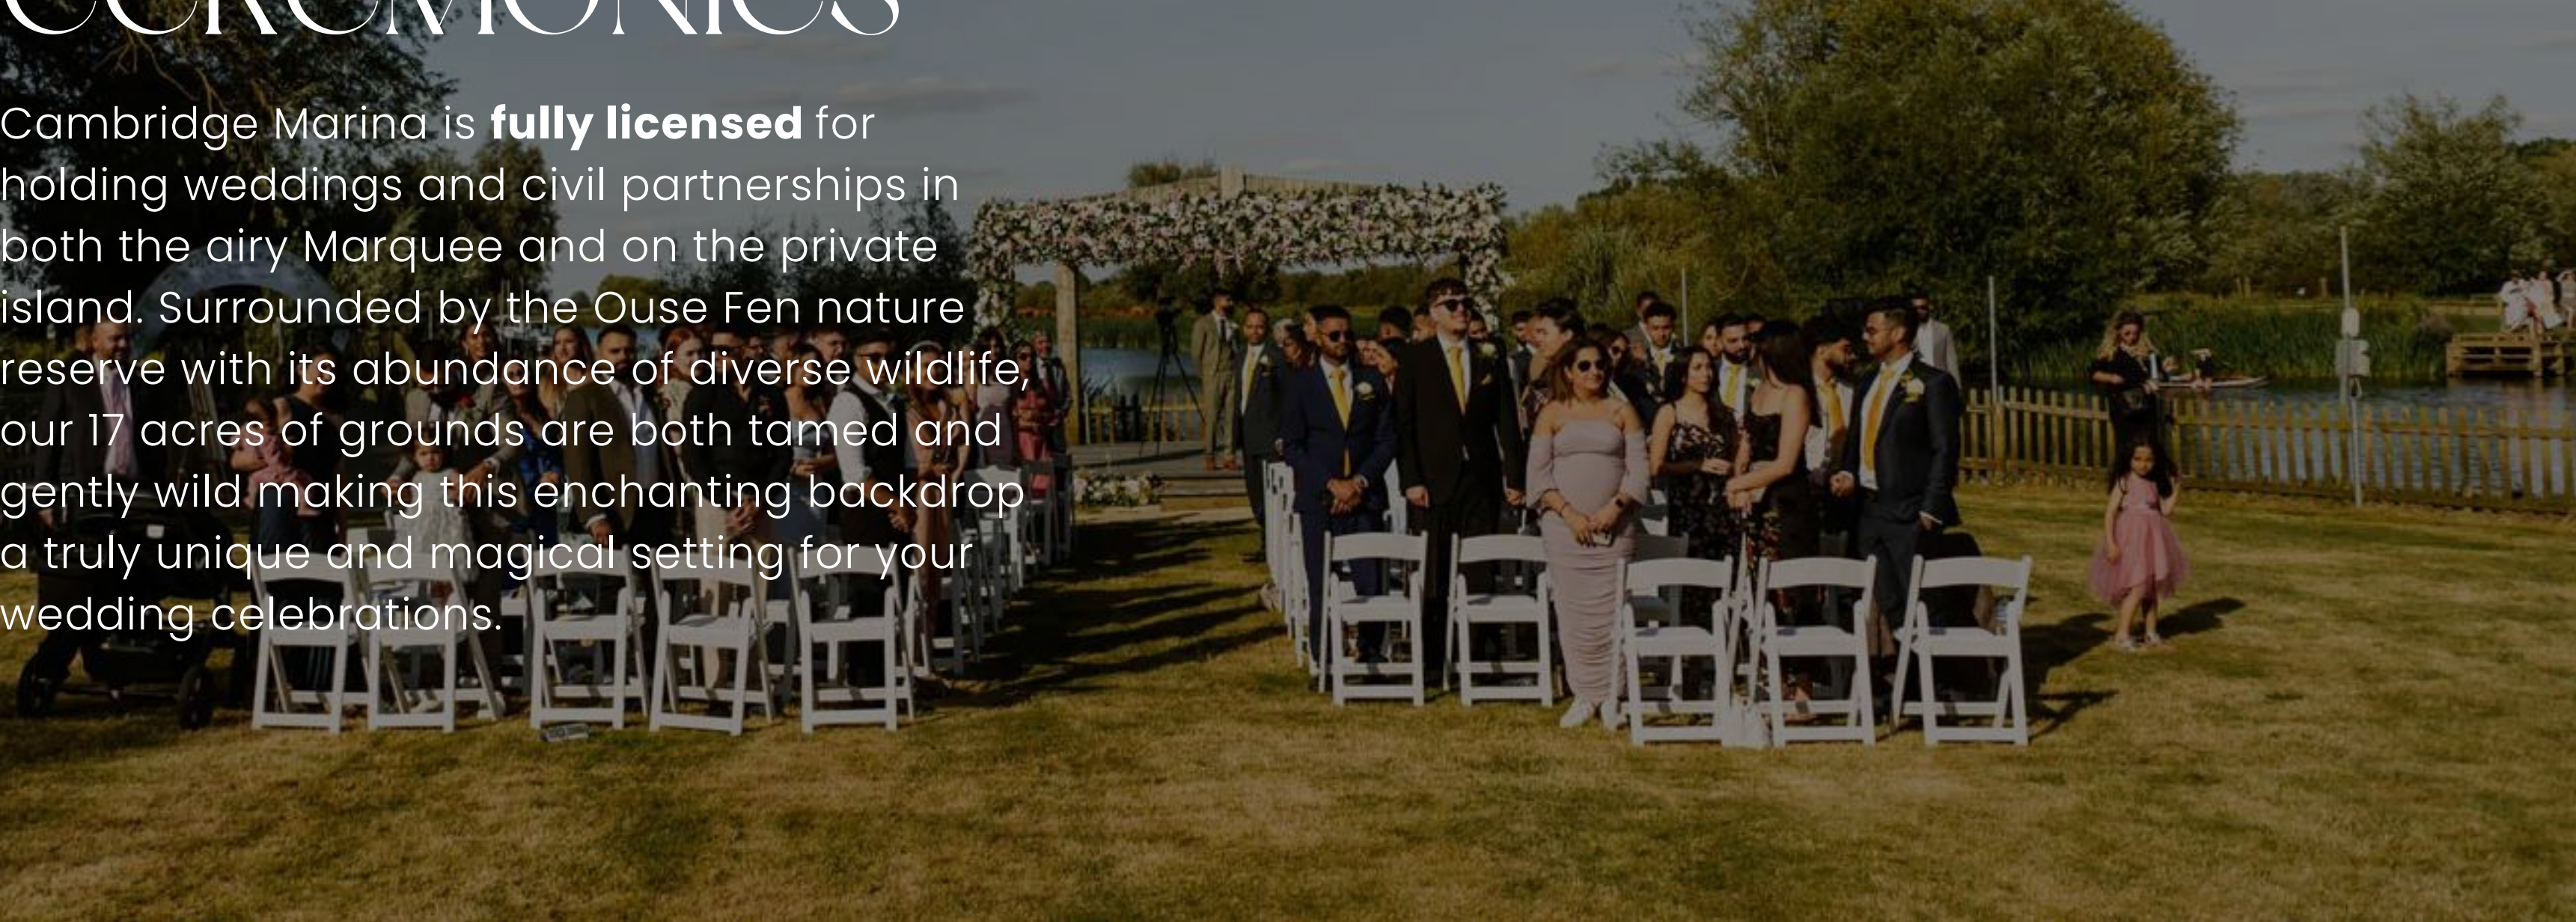

INDOOR OR OUTDOOR CIVIL CEREMONIES

Cambridge Marina is **fully licensed** for holding weddings and civil partnerships in both the airy Marquee and on the private island. Surrounded by the Ouse Fen nature reserve with its abundance of diverse wildlife, our 17 acres of grounds are both tamed and gently wild making this enchanting backdrop a truly unique and magical setting for your wedding celebrations.