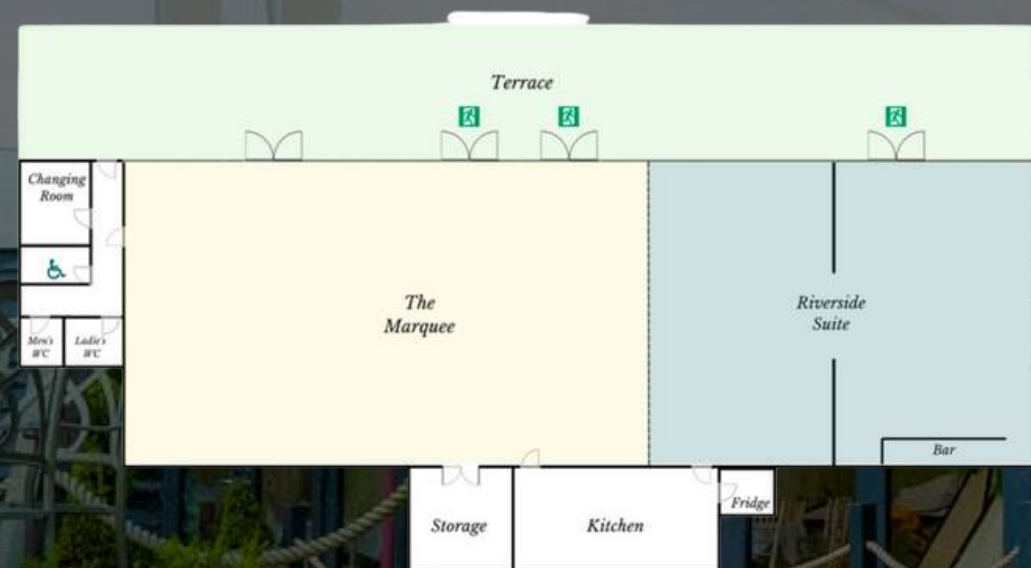

# OUTDOOR WEDDINGS

If your heart is set on finding the perfect outdoor wedding venue, Cambridge Marina is the perfect setting. In an area of outstanding natural beauty, you will find a picture postcard setting on the river Great Ouse.

# MARQUEE MAGIC

	Dimensions	Standing Capacity	Seated Capacity (on round tables)
Riverside Suite	20m Length: 15m Width	200	120
Marquee	30m Length: 15m Width	600	300

A bespoke structure of exceptional craftsmanship, The Marquee sits on a solid base flanked by double aspect terraces. With vast river-facing windows, starlight linings, and an exclusive entrance, it is the ultimate in purpose-built luxury. From your own private terrace by the water's edge, and in a variety of picturesque, secluded spots, you and your guests will have outstanding photo opportunities within the beauty of this irresistible hideaway.