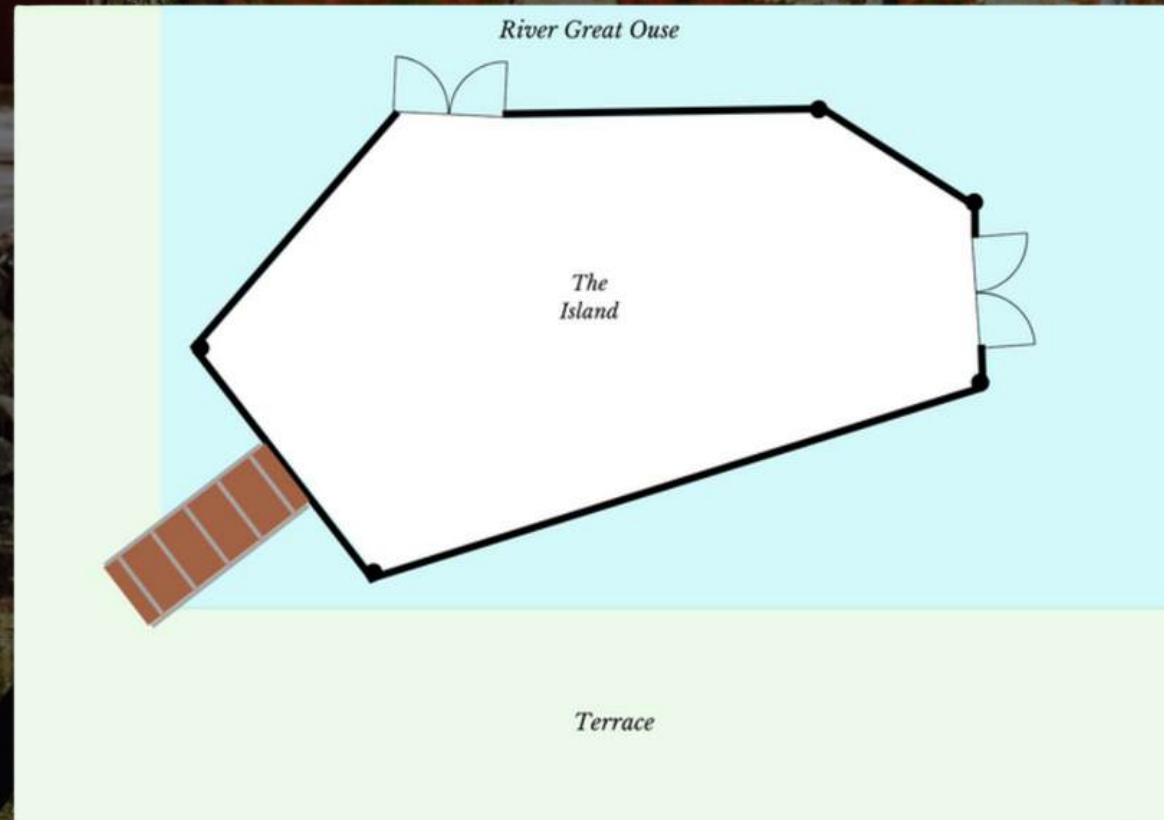

TRANQUIL ISLAND

It is hard to imagine a more romantic setting for weddings in Cambridge than the little private island at Cambridge Marina. Arrive by boat to take your vows surrounded by tranquil countryside. The island is accessed by a wooden bridge and is situated in front of The Marquee. If it should rain, the ceremony can take place inside The Marquee.

	Dimensions	Standing Capacity	Seated Capacity
The Island	37m Length: 18m Width	350	300