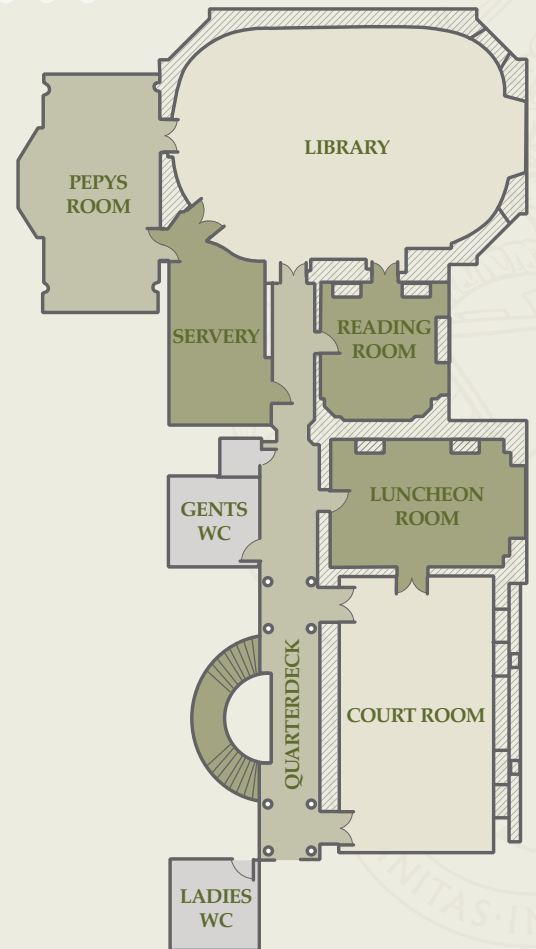

Make it yours...

ROOM SPECIFICATIONS

	The Library	The Court Room	The Pepys Room	The Luncheon Room	The Reading Room
Reception	180	130	50	40	20
Lunch/Dinner	130	60	30	20	15
Round tables	130	60	30	20	10
Boardroom	46	30	24	18	12
'U' Shape	50	30	30	-	-
Theatre style	130	80	45	-	-
Size	54' x 33' 16.4 x 10m	40' x 24' 12.1 x 7.3m	35' x 17' 10.6 x 5.1m	28' x 18' 8.5 x 5.4m	20' x 19' 6.1 x 5.7m