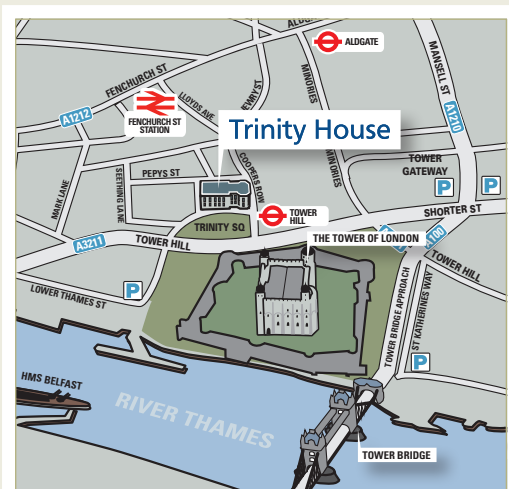

LOCATION DETAILS

Trinity House

Trinity House Trinity Square Tower Hill London EC3N 4DH
T 0207 481 6931 F 0207 481 6959 E venue.enquiries@trinityhouse.co.uk
www.trinityhouse.co.uk/events