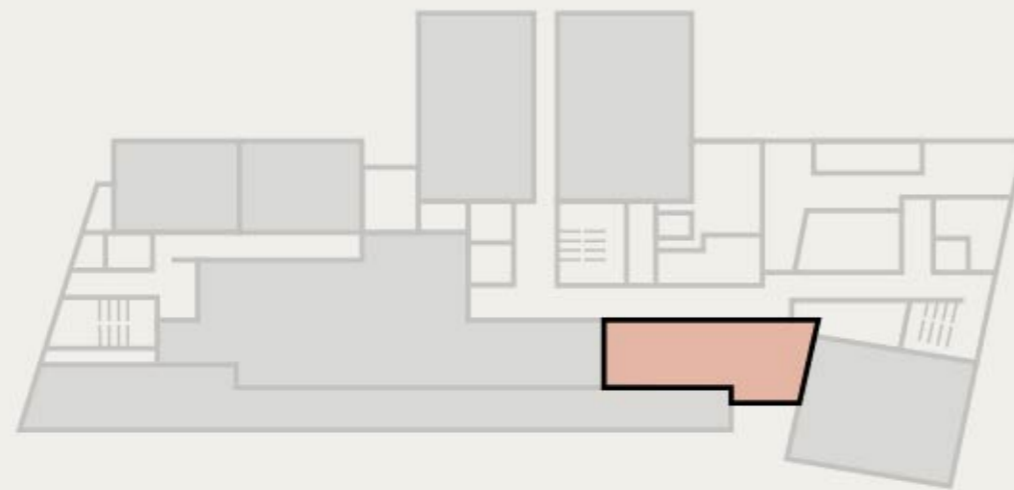

one hundred ante room

the one hundred ante room is the ideal space for a reception or dinner.

With semi-private access to an outdoor terrace, featuring panoramic views over Shoreditch and beyond, the space can be booked in conjunction with the One Hundred Room or on its own for parties of up to 50 guests. It can also be used for intimate dinners for up to 10 people.

one hundred ante room

Height (m)	2.4
Sqm	36
Sqft	387
Reception	50