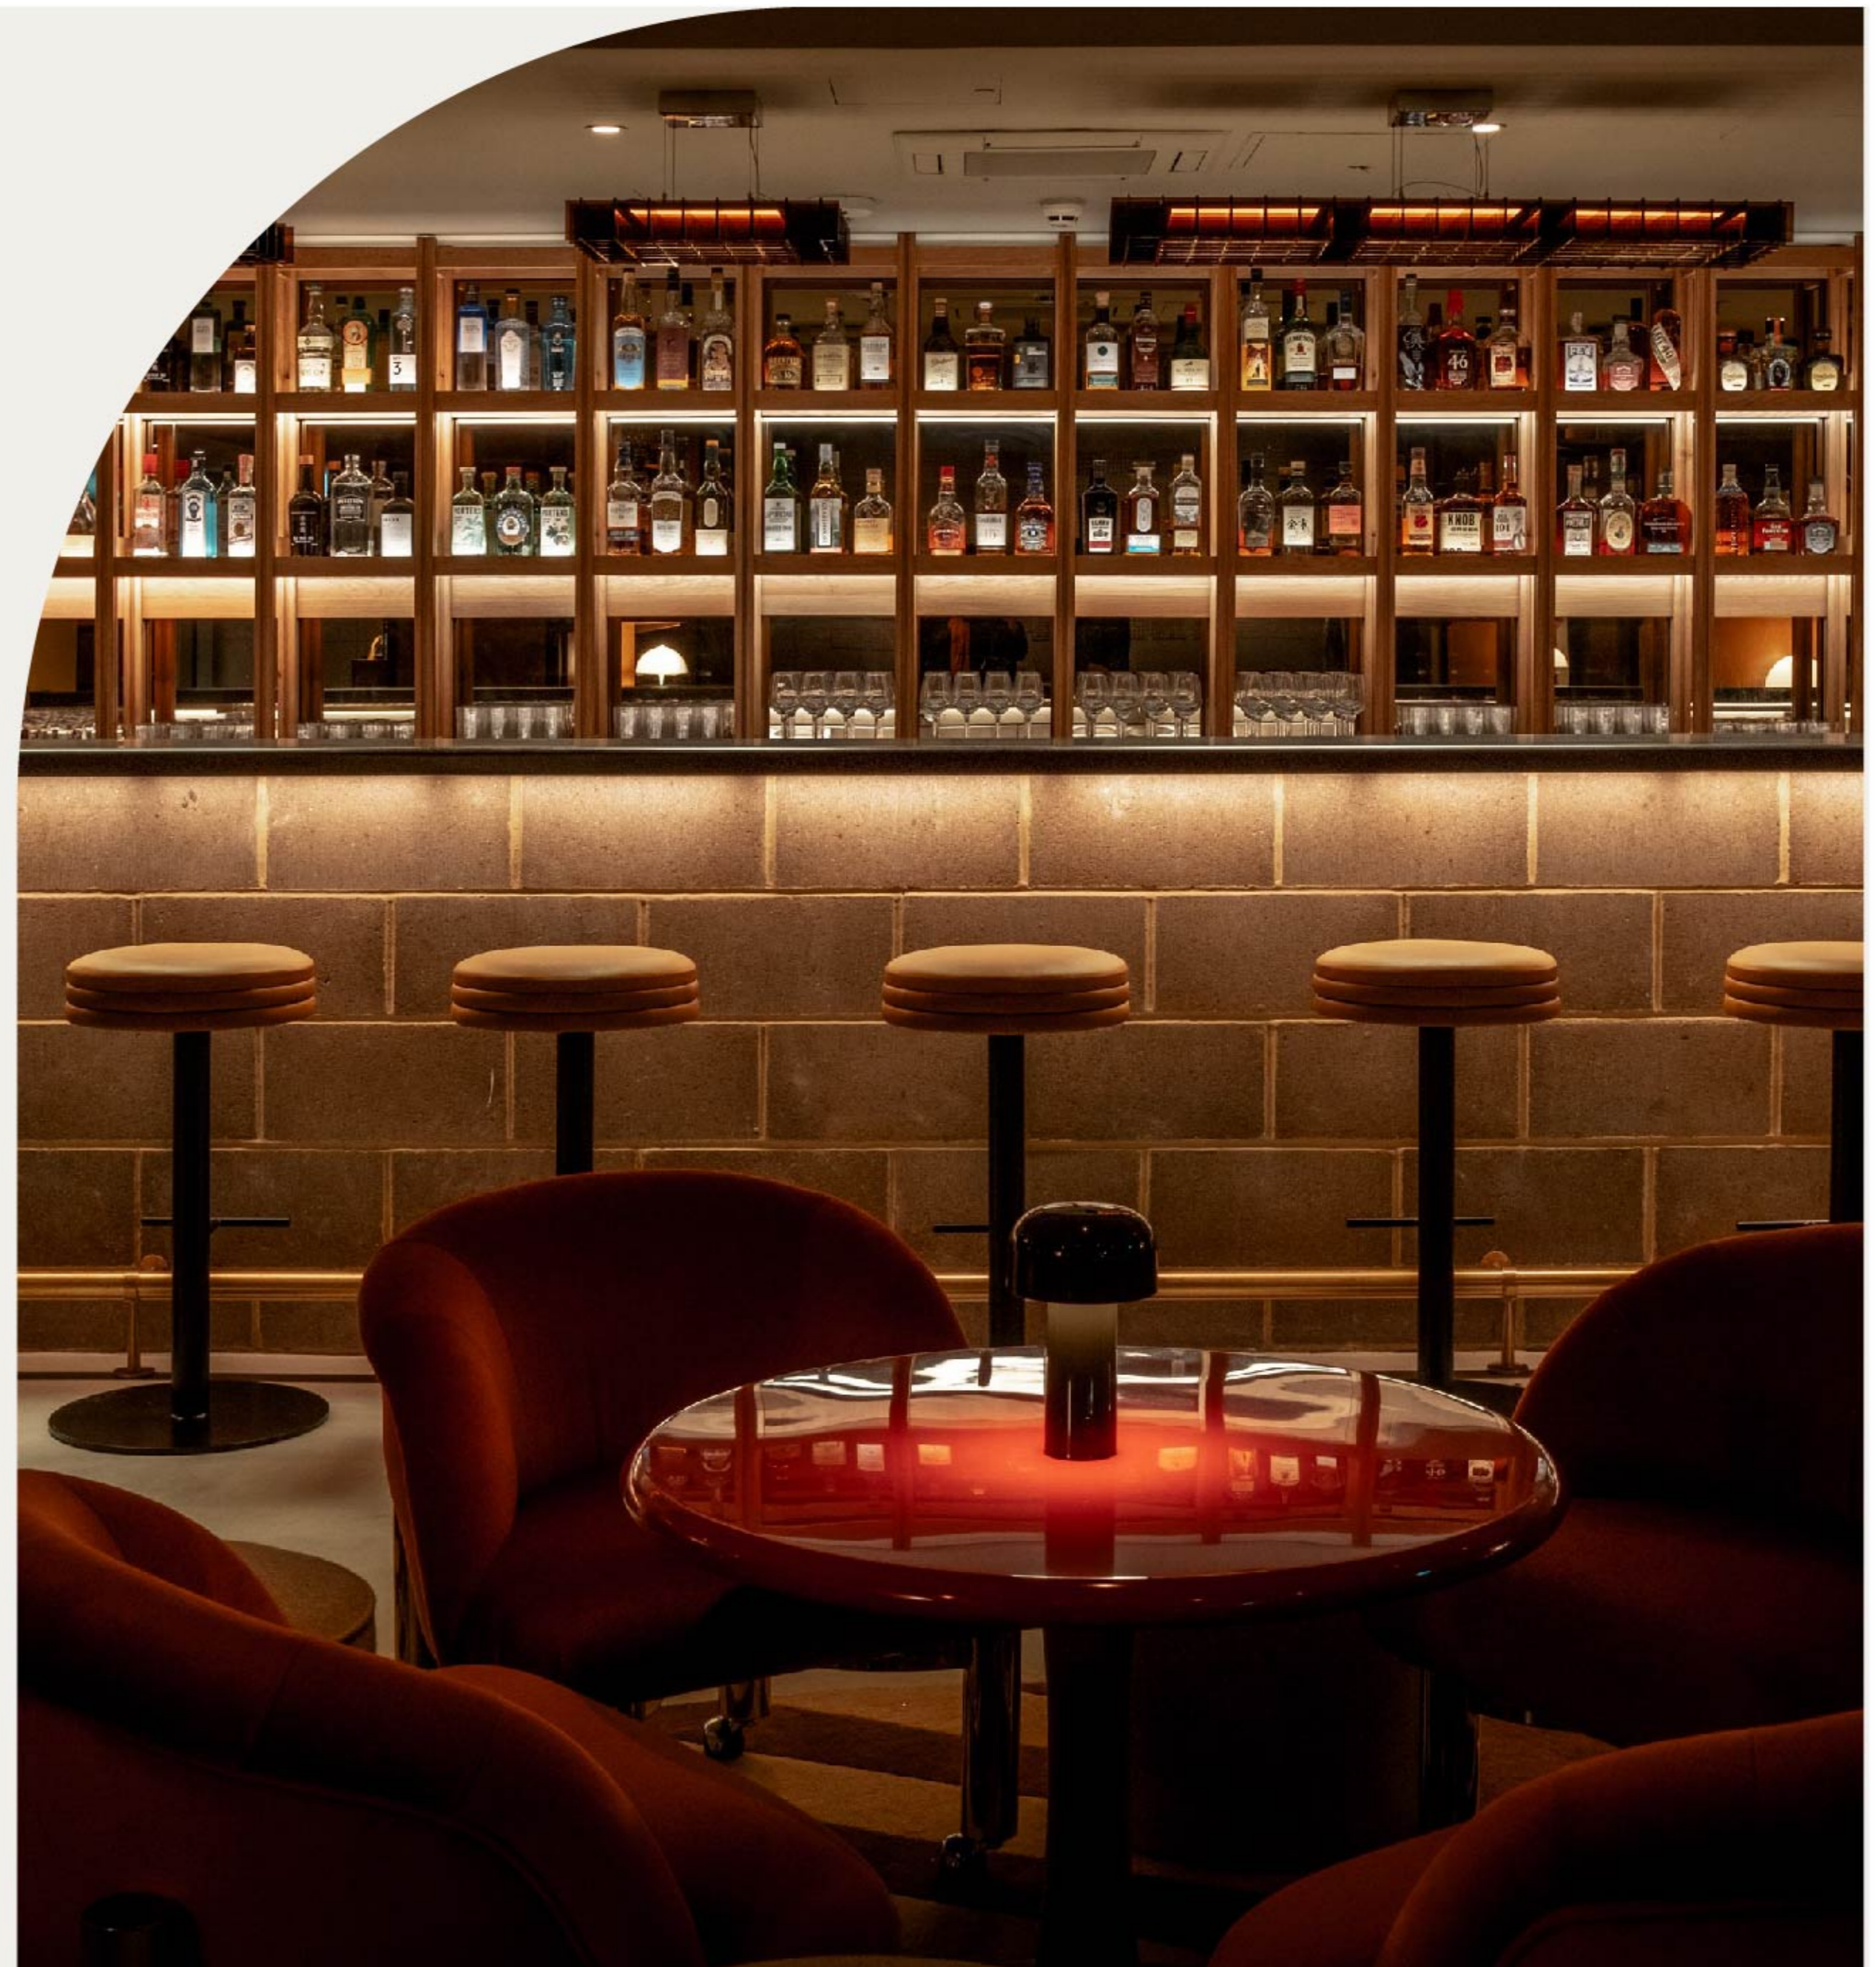

event spaces

from work meets and retreats to birthday bashes and tying the knot, one hundred shoreditch offers six dedicated meeting and event spaces in shoreditch.

or if you'd rather, you can speak to us about the private use of the rooftop bar, hosting a little party in one of our suites with their lovely terraces or even taking over our lobby or basement bar.

there's a space for any type of event, big or small.