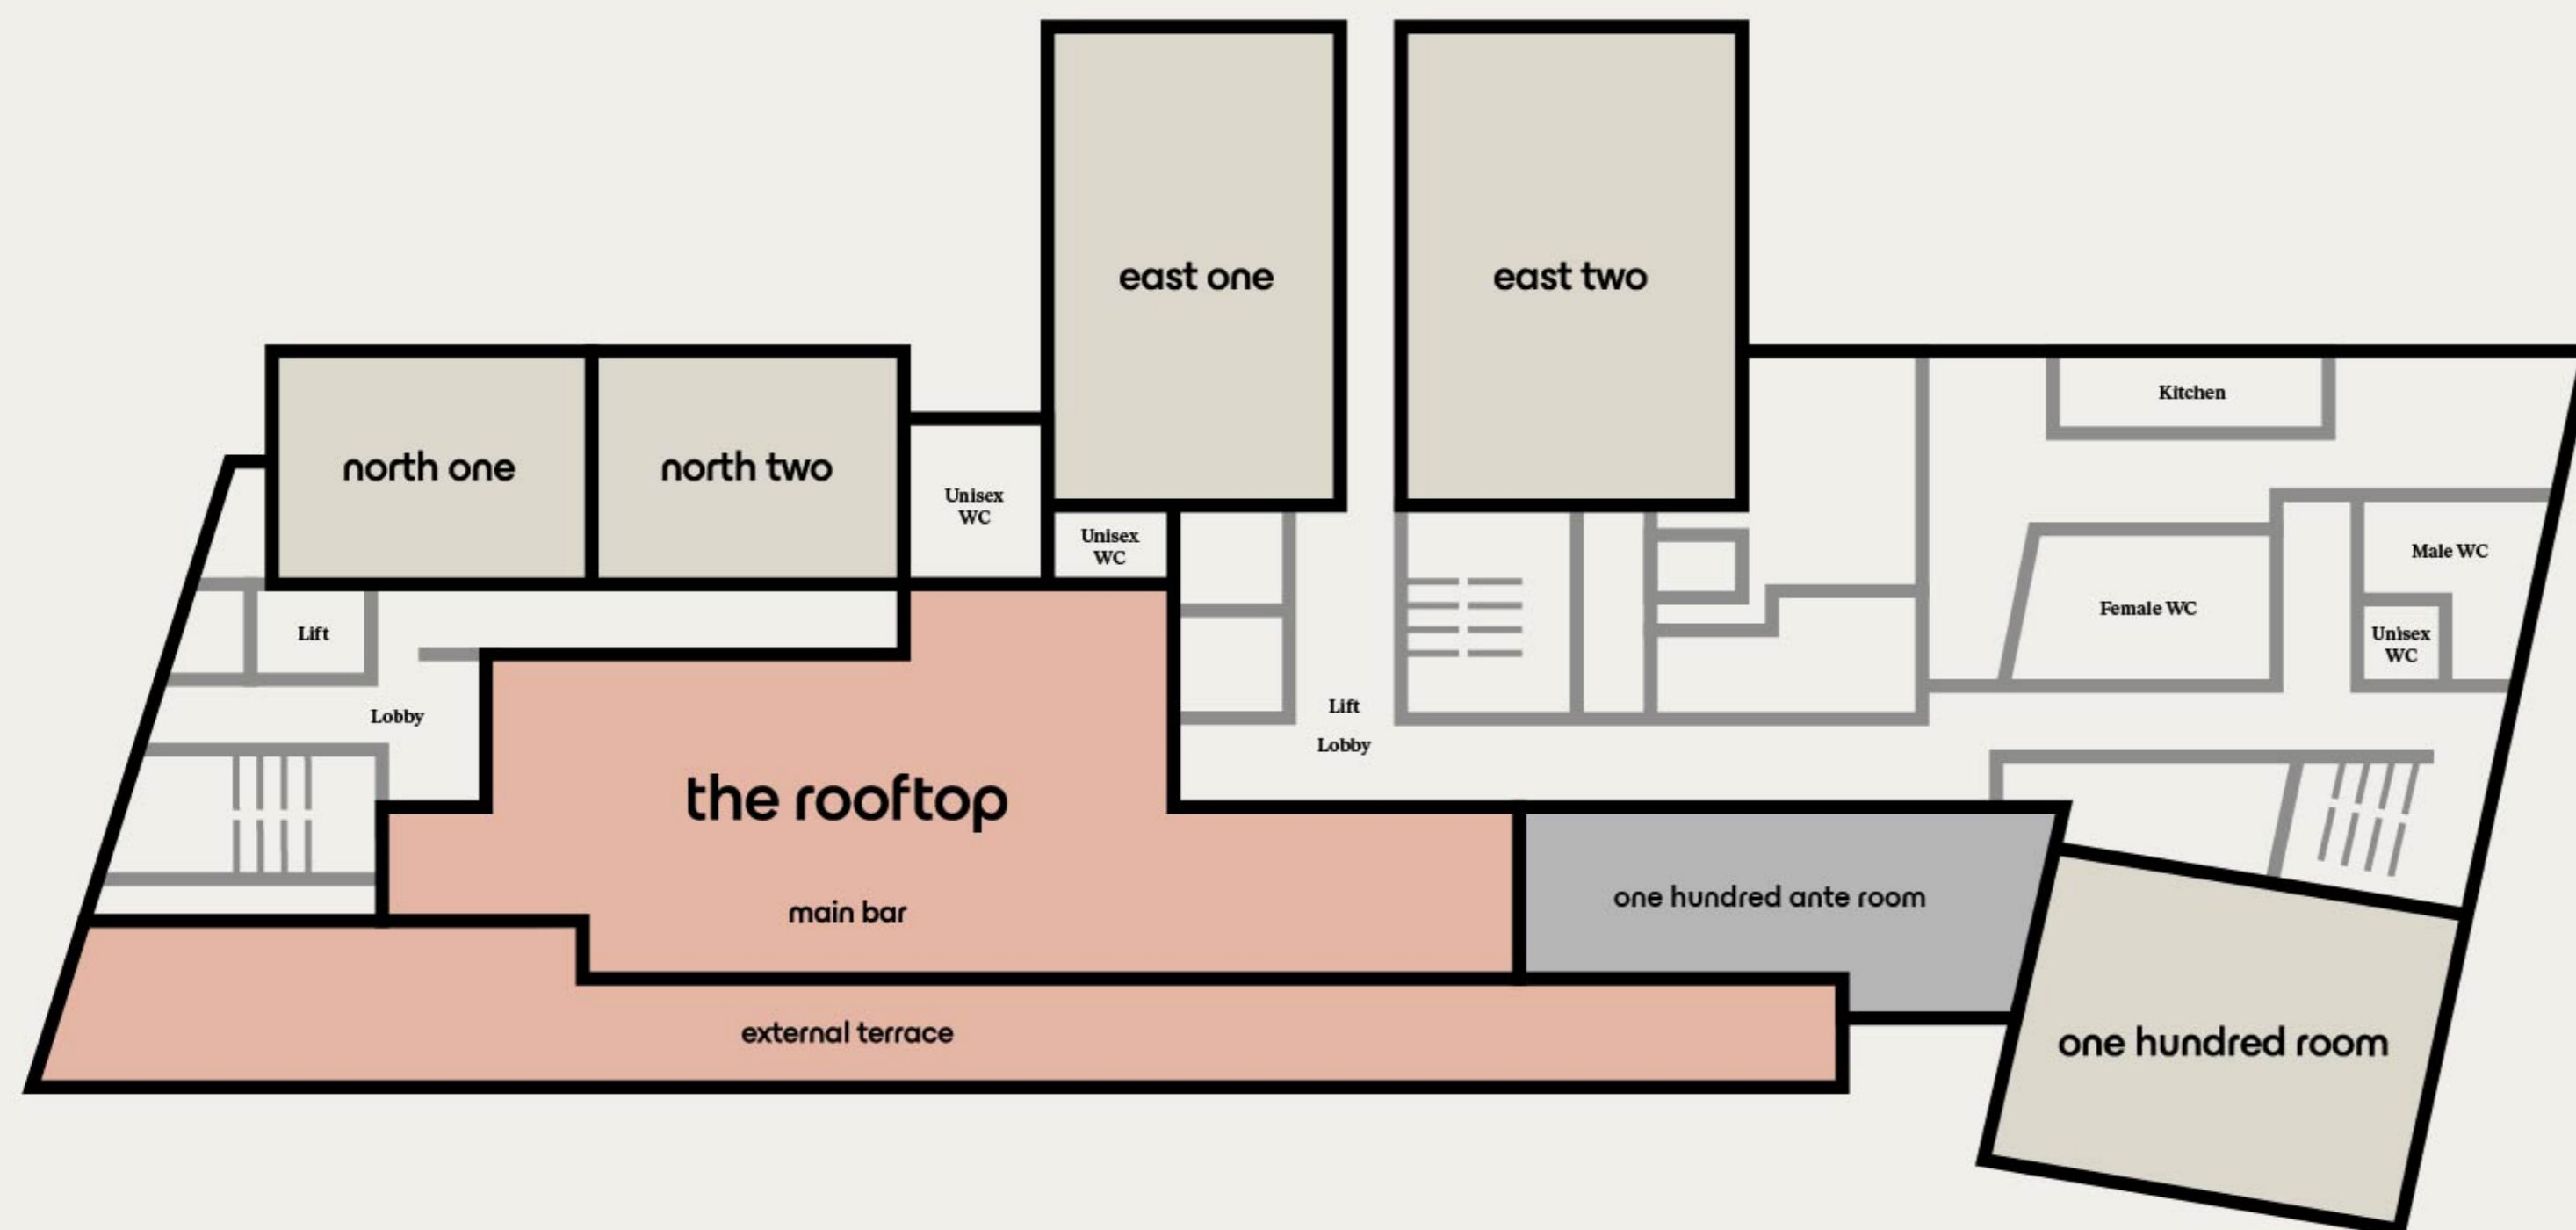

one hundred shoreditch

event spaces

event spaces

from work meets and retreats to birthday bashes and tying the knot, one hundred shoreditch offers six dedicated meeting and event spaces in shoreditch.

or if you'd rather, you can speak to us about the private use of the rooftop bar, hosting a little party in one of our suites with their lovely terraces or even taking over our lobby or basement bar.

there's a space for any type of event, big or small.

7th floor floorplan and capacities

north one

Height (m)	2.4
Sqm	35
Sqft	376
Reception	30
Boardroom	16
Private Dining	16
Theatre	36

north two

Height (m)	2.4
Sqm	35
Sqft	376
Reception	25
Boardroom	13
Private Dining	14
Theatre	30

east one

Height (m)	2.4
Sqm	55
Sqft	592
Reception	60
Boardroom	24
Banquet	40
Theatre	49
Cabaret	28

east two

Height (m)	2.4
Sqm	67
Sqft	721
Reception	85
Boardroom	24
Private Dining (long tables)	48
Banquet	60
Theatre	80
Cabaret	42