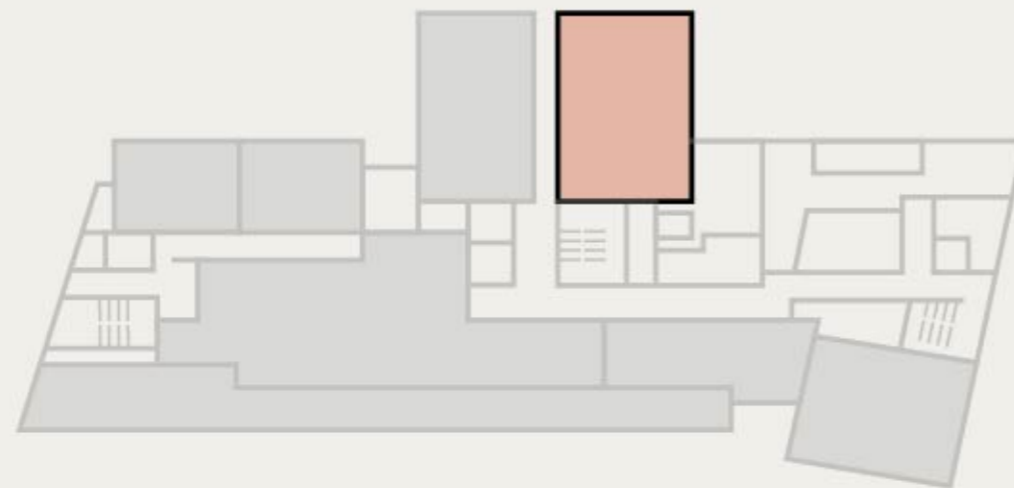

east one

Height (m)	2.4
Sqm	55
Sqft	592
Reception	60
Boardroom	24
Banquet	40
Theatre	49
Cabaret	28

east two

east two is a great space to host a wedding, meeting, reception or dinner.

Providing flexibility with a residential and tranquil feel in the heart of Shoreditch, East Two is flooded with natural daylight and can host up to 85 guests for a reception or 60 for dinner.

east two

Height (m)	2.4
Sqm	67
Sqft	721
Reception	85
Boardroom	24
Private Dining (long tables)	48
Banquet	60
Theatre	80
Cabaret	42

east one & east two

Height (m)	2.4
Sqm	122
Sqft	1313
Banquet	100

one hundred
ante room