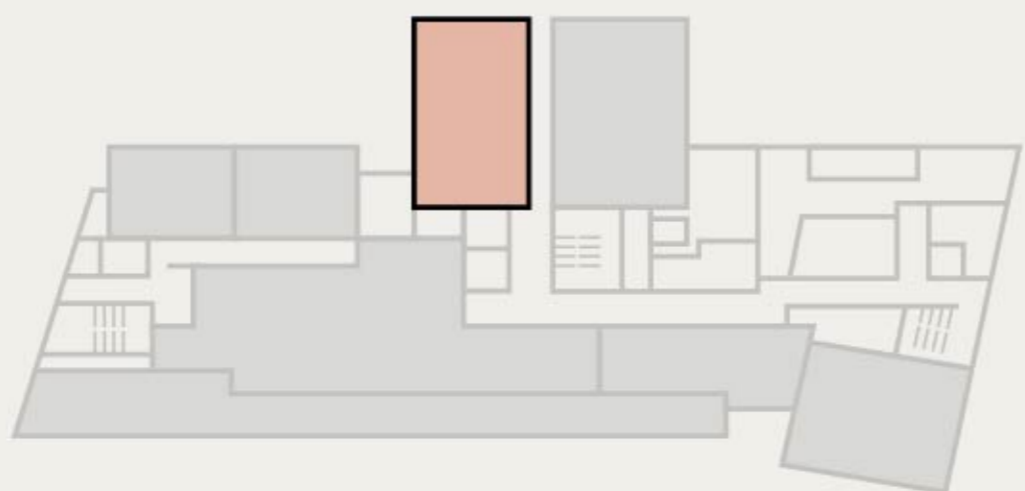

north one

Height (m)	2.4
Sqm	35
Sqft	376
Reception	30
Boardroom	16
Private Dining	16
Theatre	36

north two

north two is a welcome retreat for your next private dinner or meeting.

With big comfortable armchairs and a variety of warm wood finishes, soft colours in a setting with a focus on natural daylight and atmospheric evening light, North Two has a residential and tranquil feel in the heart of bustling Shoreditch. Also perfect for brainstorming sessions, it can accommodate groups of up to 13 for a board meeting.

north two

Height (m)	2.4
Sqm	35
Sqft	376
Reception	25
Boardroom	13
Private Dining	14
Theatre	30

the rooftop
terrace

east one

the top floor gathering spaces at one hundred shoreditch are a welcome retreat and in perfect harmony with the design and personality of the rooftop bar and terrace.

east one

Height (m)	2.4
Sqm	55
Sqft	592
Reception	60
Boardroom	24
Banquet	40
Theatre	49
Cabaret	28

east two

east two is a great space to host a wedding, meeting, reception or dinner.

Providing flexibility with a residential and tranquil feel in the heart of Shoreditch, East Two is flooded with natural daylight and can host up to 85 guests for a reception or 60 for dinner.