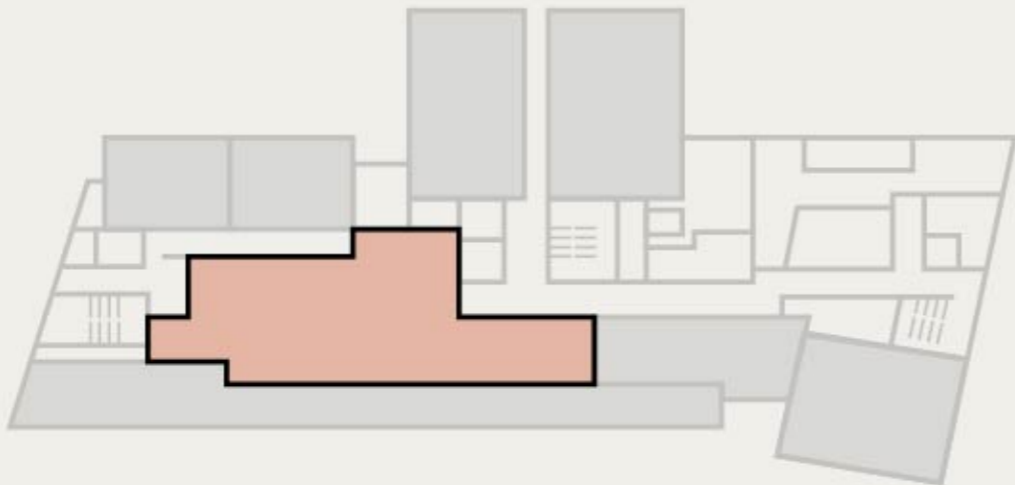

one hundred room

the rooftop

with panoramic views of east london, our rooftop bar and terrace is the ultimate space to host a private party or event in the heart of shoreditch.

Taking inspiration from Palm Springs, it feels like a playful, Californian escape with its pink colour scheme, lush succulents, cacti and great views from its outdoor rooftop terrace. The entire space can be hired in conjunction with the full suite of meeting rooms for up to 350 guests.

the rooftop

Height (m)	2.4
Sqm	103
Sqft	1108
Reception	120
Private Dining (long tables)	48

whole rooftop floor

Sqm	390
Sqft	4195
Reception (including terrace)	350

rooftop & one hundred room

Sqm	198
Sqft	2130
Reception	250

seed library

Height (m)	2.65
Sqm	203
Sqft	2185
Reception	150

snug

if you're looking for a semi-private area to host a small party or a larger group of friends, the snug is the ideal space.

Located just off the Lobby Bar, guests can celebrate with pizzas, cocktails and good vibes for up to 30 guests.