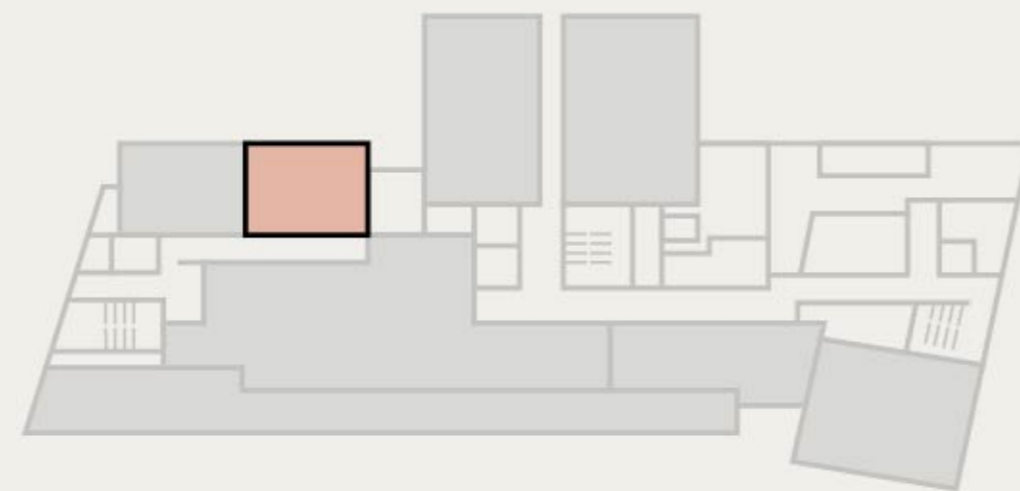

north one

Height (m)	2.4
Sqm	35
Sqft	376
Reception	30
Boardroom	16
Private Dining	16
Theatre	36

north two

north two is a welcome retreat for your next private dinner or meeting.

With big comfortable armchairs and a variety of warm wood finishes, soft colours in a setting with a focus on natural daylight and atmospheric evening light, North Two has a residential and tranquil feel in the heart of bustling Shoreditch. Also perfect for brainstorming sessions, it can accommodate groups of up to 13 for a board meeting.

north two

Height (m)	2.4
Sqm	35
Sqft	376
Reception	25
Boardroom	13
Private Dining	14
Theatre	30

the rooftop
terrace

east one

the top floor gathering spaces at one hundred shoreditch are a welcome retreat and in perfect harmony with the design and personality of the rooftop bar and terrace.