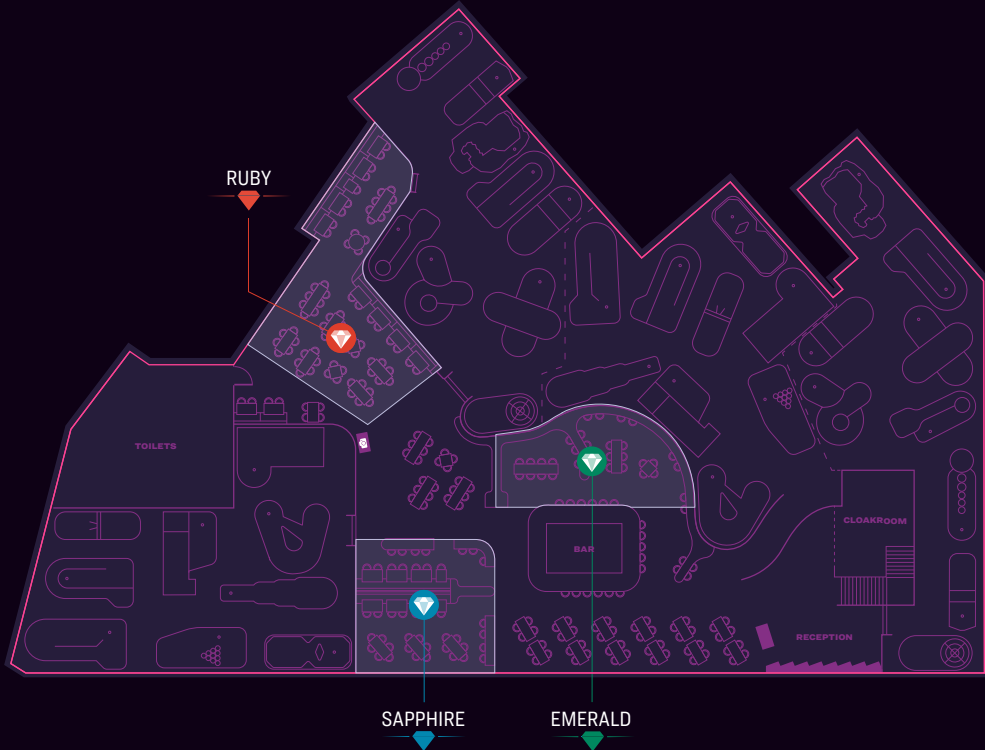

Our venue boasts four cutting-edge minigolf courses, open plan restaurant and a stunning 360-degree bar, ideal for any large-scale celebration or event.

Versatile and flexible, this venue gives the perfect setting to enjoy our world-class food and drinks selection, right before teeing off!

HALF VENUE *HIRE*

Available for semi private hire.

Comprising of both our Emerald and Ruby areas, this space is right in the middle of the action! It allows private access to our bar and restaurant and when it's your time to tee off, you can step directly onto the course from the comfort of your own area.

An ideal space that is adaptable to any kind of corporate party and networking event.

WHITE CITY FLOORPLAN

CAPACITIES

	Standing
<p>RUBY Semi private area.</p>	100
<p>SAPPHIRE Semi private area.</p>	70
<p>EMERALD Semi private area with dedicated bar access.</p>	70
<p>FULL VENUE HIRE Hire the whole venue including the bar, 4 mini golf courses and cloakroom.</p>	750 pax 110 Theatre
<p>HALF VENUE HIRE Hire half of the venue which includes Emerald and Ruby areas.</p>	220 pax

WHERE TO FIND US

Puttshack White City is the perfect venue for your office celebration! Located at Westfield shopping centre, next to White City bus station, the venue is just 4 minutes by walk from White City and Wood Lane underground.