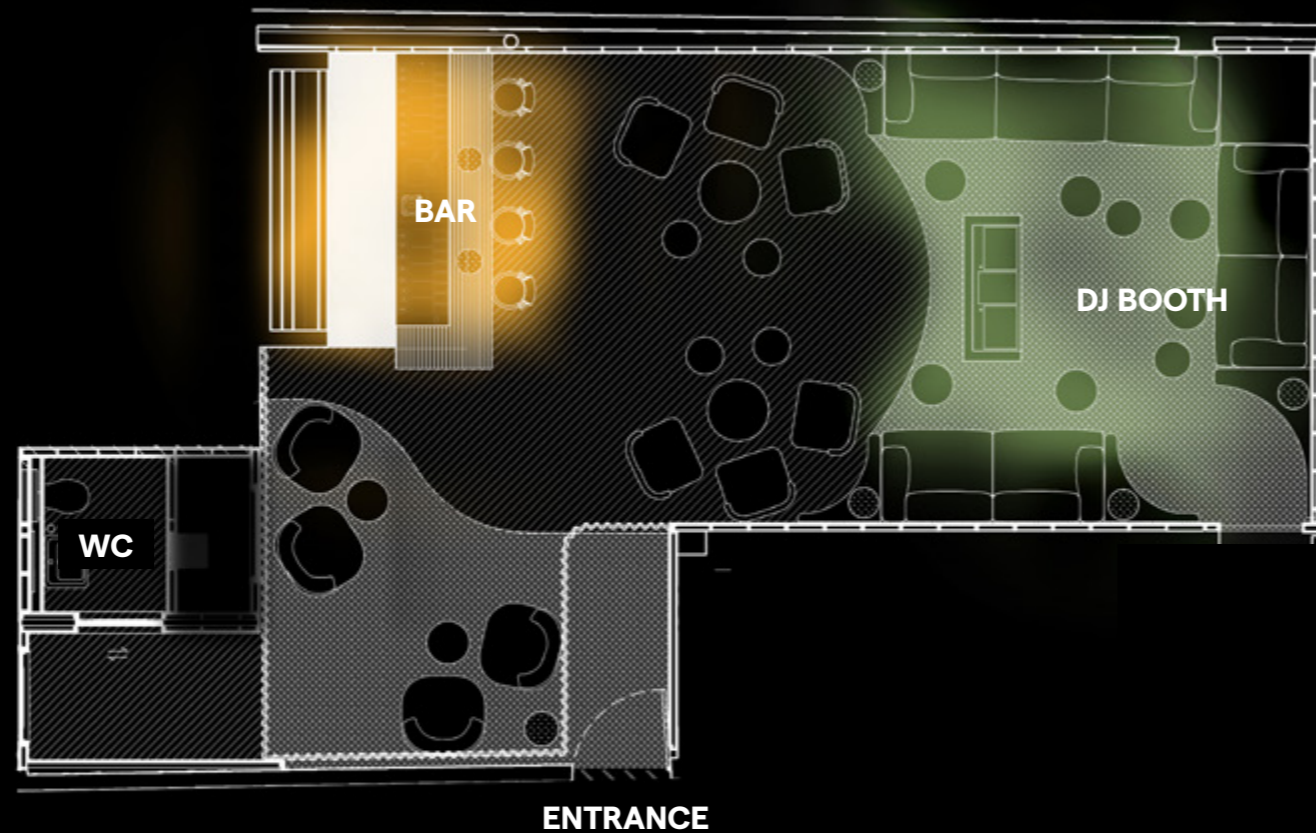

CLAUDE'S FOOT PRINT

The striking DJ booth and hi-tech speaker system allows for guests to host their own DJ or have one provided. Alternatively, guests can simply plug in their own sounds or request a playlist curated by Chotto's sound team to suit the occasion.

Claude's features a fully stocked bar, adjustable LED lights and private (unisex) restroom facilities.

Claude's caters for standing events only, relaxed lounge seating is also prevalent throughout the room for a more lounge feel.

Capacity
Seating: 20
Standing: 50