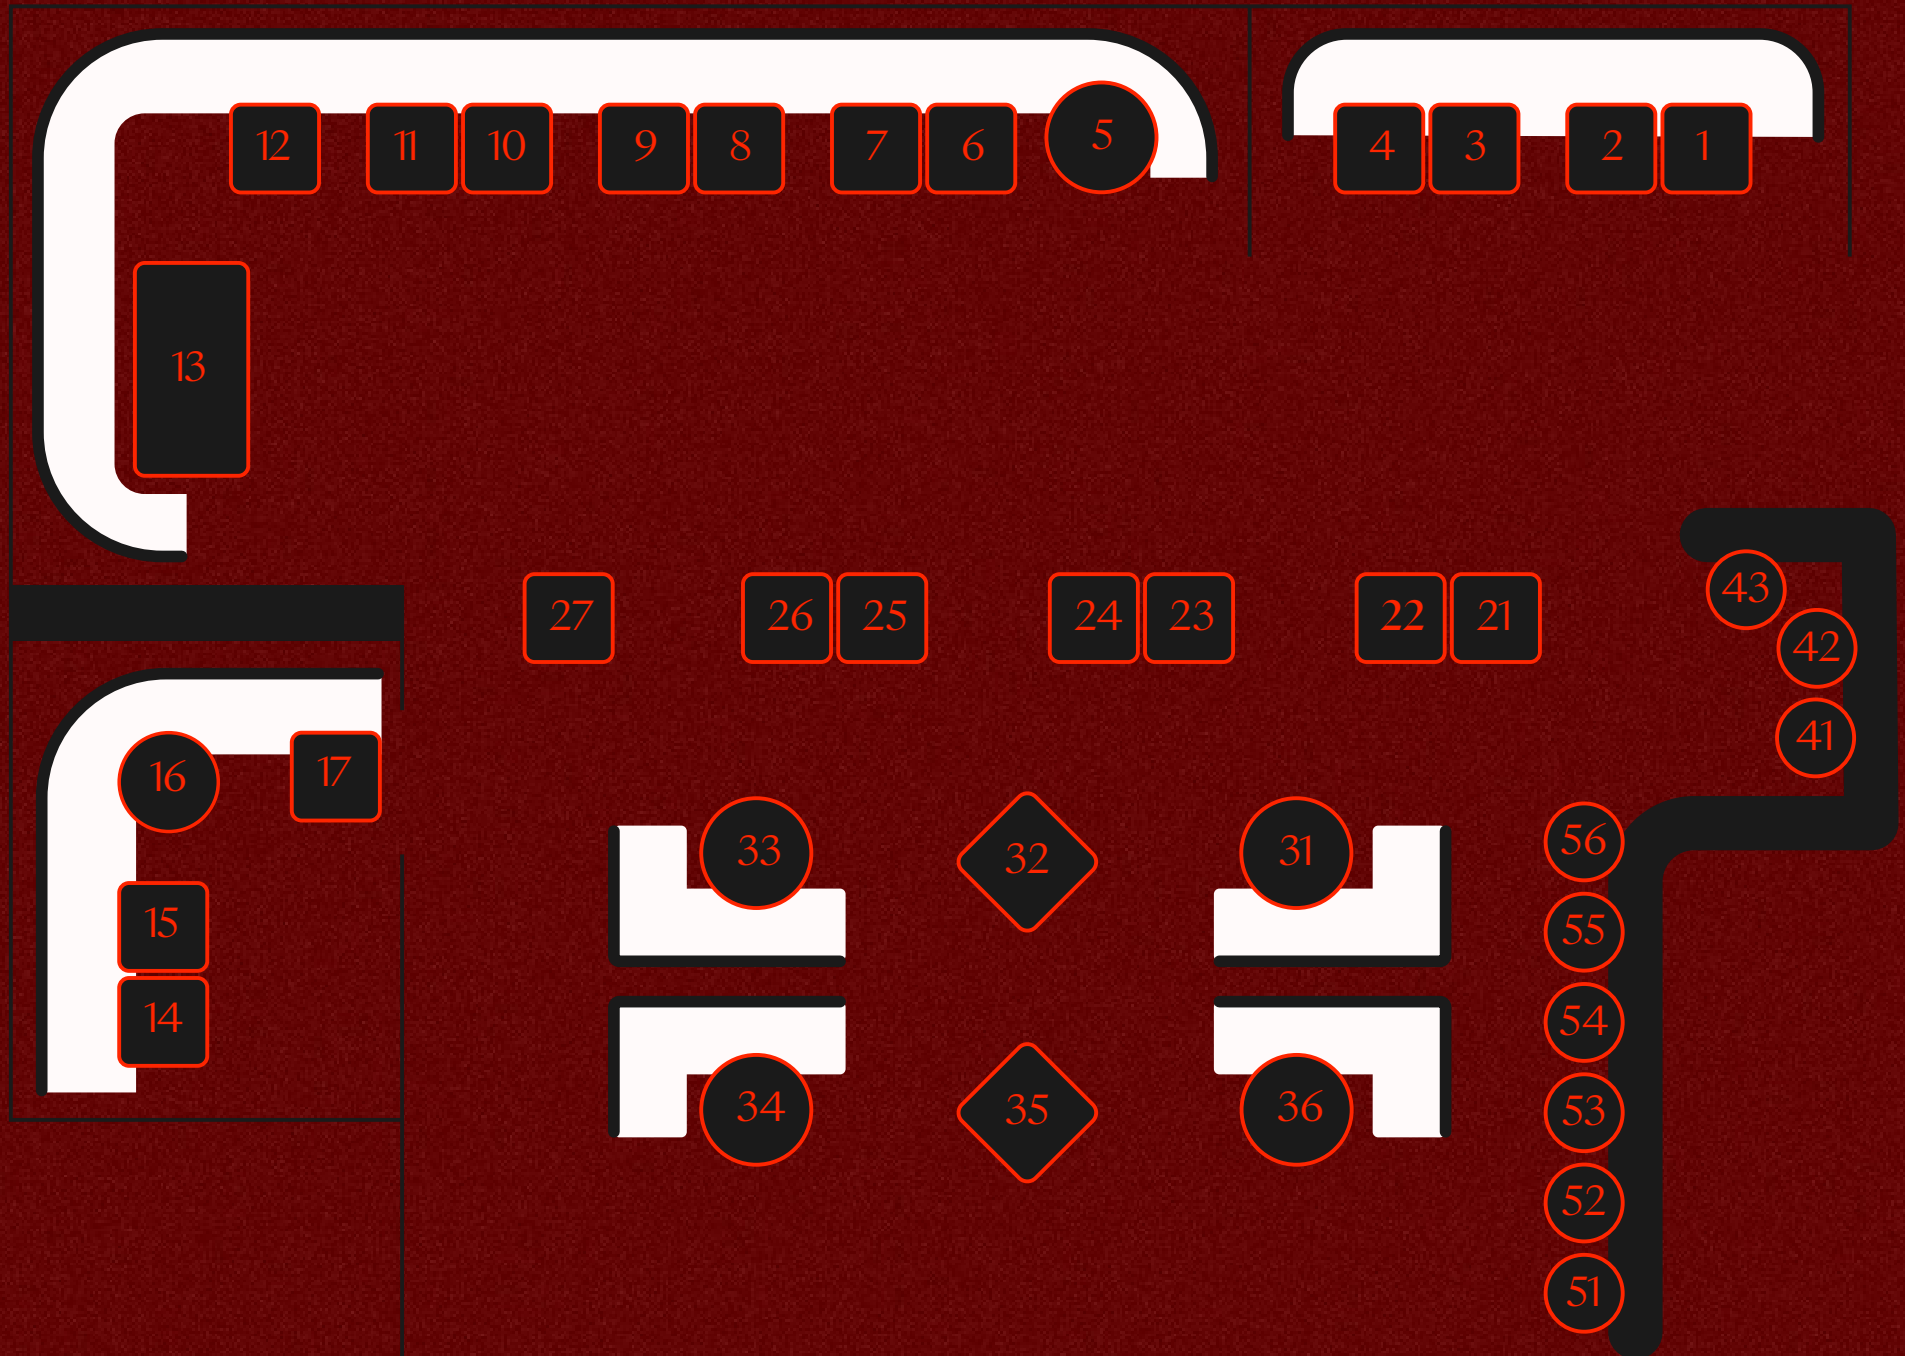

MISTRESS OF MAYFAIR®